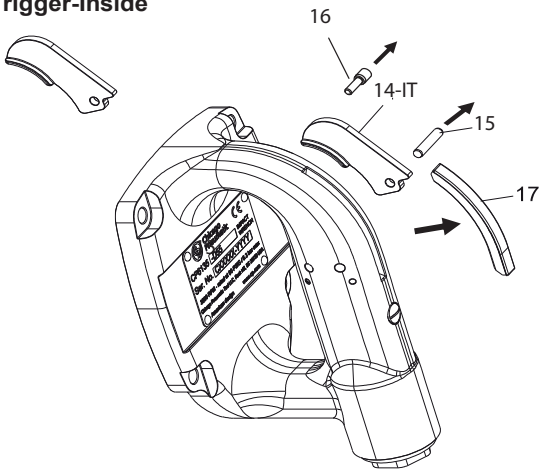

Trigger Replacement Instructions

Trigger-Inside