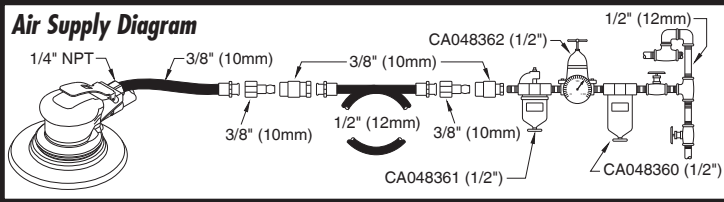

CP7220/7250 Series Palm Sanders

Index No.	Part No.	Description	No. Req'd.
1	6153071510	Collector Tube	1
2	6153962560	Silencer	1
3	6153071480	Collector Silencer (CV)	1
	6153071490	Collector Silencer (SV)	1
	6153071500	Collector Silencer	1
4	6156140780	Tapping Screw	2
5	6153211910	Venturi	1
6	6157460720	Complete Adapter	1
7	6156810890	Valve Spring	1
8	6151550100	Valve	1
9	6154300220	Inlet Tube	1
10	6153211680	Valve Seat	1
11	6156371580	Roll Pin	1
12	6157900340	Valve Pin	1
13	6157900260	Pin	1
14	6153211930	Plug Valve	1
15	6156570050	O-Ring	1
16	6153212070	Lever	1
17	6153031110	Medium-Size Handle	1
18	8940158339	Motor Housing Assembly	1
19	6156540360	Dust Felt	2
20	6156880130	Circlip	1
21	6157580520	Ball Bearing	1
22	6154201370	End Plate	2
23	6154261060	Rotor	1
24	8940158347	Blade Set - (5)	1
25	6156570040	O-Ring	1
26	6154001360	Cylinder	1
28	6157580520	Ball Bearing	1
29	6156570180	O-Ring	1
30	6156731170	Motor Plug	1
31	6156300240	Woodruff Key	1
32	6155801370	Rotor Shaft (CP7220)	1
	6155801340	Rotor Shaft (CP7250)	1
33	6153962550	Crankpin Assembly	1
34	6156890530	Retainer Ring	1
35	8940158351	PSA Pad 6" (Not Shown)	1
	8940158621	PSA Pad 6" w/holes (Not Shown)	1
	8940158689	Velcro Sanding Pad	1
	8940158690	Velcro Sanding Pad-Vacuum	1
37	8940158352	Flat Wrench (Not Shown)	1
38	6153501020	Suction Cap, ID 6" Small	1
39	6153501180	Suction Cap, ID 6" Large (CV)	1
40	6158726920	Nameplate (Not Shown)	1
41	6155740510	Silencer (SV)	1
42	6156580860	O-Ring	1
44	6158726870	Warning Label (Not Shown)	1
55	6157050090	Nipple	1
58	6153501170	Vacuum hose adapter	1
59	6153962630	Hose Assembly	1