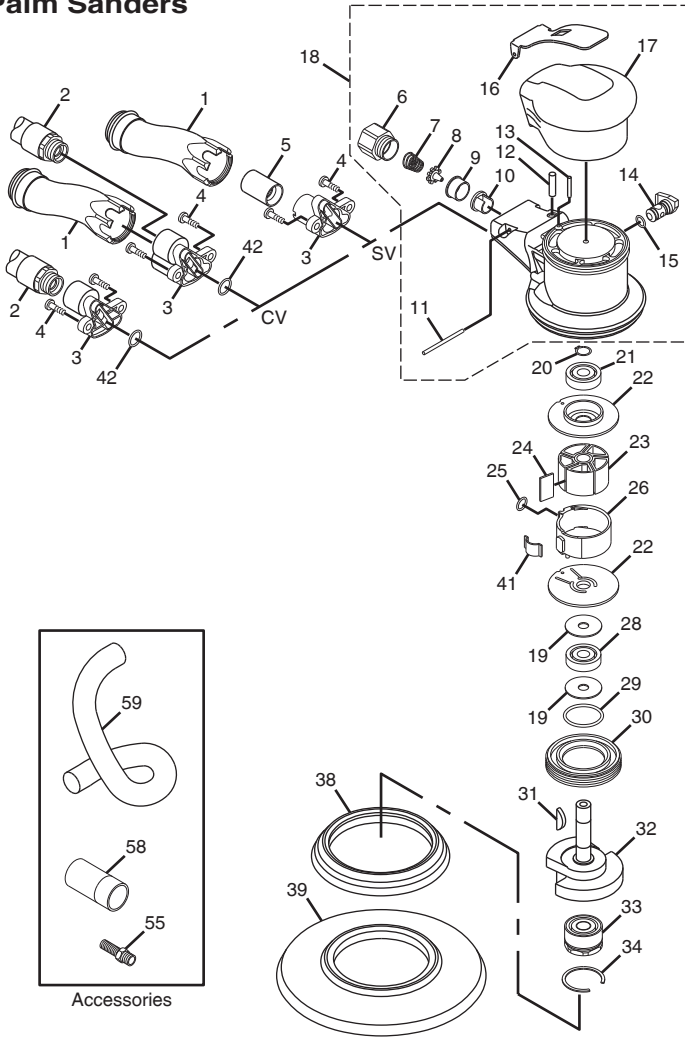

CP7220/7250 Series Palm Sanders

Index No.	Part No.	Description	No. Req'd.
1	6153071510	Collector Tube	1
2	6153962560	Silencer	1
3	6153071480	Collector Silencer (CV)	1
	6153071490	Collector Silencer (SV)	1
	6153071500	Collector Silencer	1
4	6156140780	Tapping Screw	2
5	6153211910	Venturi	1
6	6157460720	Complete Adapter	1
7	6156810890	Valve Spring	1
8	6151550100	Valve	1
9	6154300220	Inlet Tube	1
10	6153211680	Valve Seat	1
11	6156371580	Roll Pin	1
12	6157900340	Valve Pin	1
13	6157900260	Pin	1
14	6153211930	Plug Valve	1
15	6156570050	O-Ring	1
16	6153212070	Lever	1
17	6153031110	Medium-Size Handle	1
18	8940158339	Motor Housing Assembly	1
19	6156540360	Dust Felt	2
20	6156880130	Circlip	1
21	6157580520	Ball Bearing	1
22	6154201370	End Plate	2
23	6154261060	Rotor	1
24	8940158347	Blade Set - (5)	1
25	6156570040	O-Ring	1
26	6154001360	Cylinder	1
28	6157580520	Ball Bearing	1
29	6156570180	O-Ring	1
30	6156731170	Motor Plug	1
31	6156300240	Woodruff Key	1
32	6155801370	Rotor Shaft (CP7220)	1
	6155801340	Rotor Shaft (CP7250)	1
33	6153962550	Crankpin Assembly	1
34	6156890530	Retainer Ring	1
35	8940158351	PSA Pad 6" (Not Shown)	1
	8940158621	PSA Pad 6" w/holes (Not Shown)	1
	8940158689	Velcro Sanding Pad	1
	8940158690	Velcro Sanding Pad-Vacuum	1
37	8940158352	Flat Wrench (Not Shown)	1
38	6153501020	Suction Cap, ID 6" Small	1
39	6153501180	Suction Cap, ID 6" Large (CV)	1
40	6158726920	Nameplate (Not Shown)	1
41	6155740510	Silencer (SV)	1
42	6156580860	O-Ring	1
44	6158726870	Warning Label (Not Shown)	1
55	6157050090	Nipple	1
58	6153501170	Vacuum hose adapter	1
59	6153962630	Hose Assembly	1

Tune-Up Kit

8940158345 (Incl: Index Nos. 19, 20, 24, 25, 28, 29, 31, 34 & 42)

Maintenance Kit

8940158346 (Incl: Items Not Shown: 6159611730 Baseplate, 6159611640 Pin Wrench, 6159611670 Shouldered Chuck, 6159611690 Extractor, 6159611680 Chuck & 6155952020 Lever)