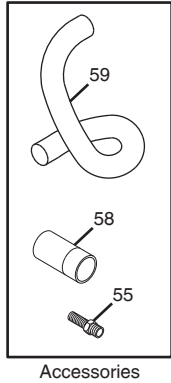

CP7220/7250 Series Palm Sanders

Index No.	Part No.	Description	No. Req'd.
1	6153071510	Collector Tube	1
2	6153962560	Silencer	1
3	6153071480	Collector Silencer (CV)	1
	6153071490	Collector Silencer (SV)	1
	6153071500	Collector Silencer	1
4	6156140780	Tapping Screw	2
5	6153211910	Venturi	1
6	6157460720	Complete Adapter	1
7	6156810890	Valve Spring	1
8	6151550100	Valve	1
9	6154300220	Inlet Tube	1
10	6153211680	Valve Seat	1
11	6156371580	Roll Pin	1
12	6157900340	Valve Pin	1
13	6157900260	Pin	1
14	6153211930	Plug Valve	1
15	6156570050	O-Ring	1
16	6153212070	Lever	1
17	6153031110	Medium-Size Handle	1
18	8940158339	Motor Housing Assembly	1
19	6156540360	Dust Felt	2
20	6156880130	Circlip	1
21	6157580520	Ball Bearing	1
22	6154201370	End Plate	2
23	6154261060	Rotor	1
24	8940158347	Blade Set - (5)	1
25	6156570040	O-Ring	1
26	6154001360	Cylinder	1
28	6157580520	Ball Bearing	1
29	6156570180	O-Ring	1
30	6156731170	Motor Plug	1
31	6156300240	Woodruff Key	1
32	6155801370	Rotor Shaft (CP7220)	1
	6155801340	Rotor Shaft (CP7250)	1
33	6153962550	Crankpin Assembly	1
34	6156890530	Retainer Ring	1
35	8940158351	PSA Pad 6" (Not Shown)	1
	8940158621	PSA Pad 6" w/holes (Not Shown)	1
	8940158689	Velcro Sanding Pad	1
	8940158690	Velcro Sanding Pad-Vacuum	1
37	8940158352	Flat Wrench (Not Shown)	1
38	6153501020	Suction Cap, ID 6" Small	1
39	6153501180	Suction Cap, ID 6" Large (CV)	1
40	6158726920	Nameplate (Not Shown)	1
41	6155740510	Silencer (SV)	1
42	6156580860	O-Ring	1
44	6158726870	Warning Label (Not Shown)	1
55	6157050090	Nipple	1
58	6153501170	Vacuum hose adapter	1
59	6153962630	Hose Assembly	1

Tune-Up Kit

8940158345 (Incl: Index Nos. 19, 20, 24, 25, 28, 29, 31, 34 & 42)

Maintenance Kit

8940158346 (Incl: Items Not Shown: 6159611730 Baseplate, 6159611640 Pin Wrench, 6159611670 Shouldered Chuck, 6159611690 Extractor, 6159611680 Chuck & 6155952020 Lever)