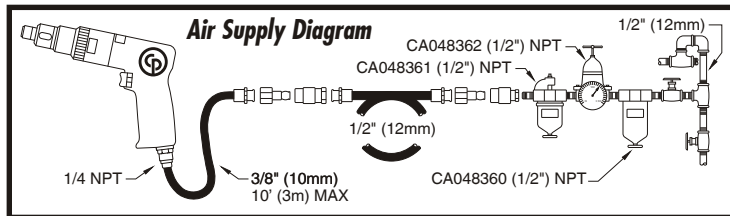

# CP780/CP781 Screwdriver

Index No.	Part No.	Description	No. Req'd.
1	C148855	Ring-Retaining	3
2	C148856	Washer	1
3	C148857	Spring	1
4	C148858	Retainer-Ball	1
5	C148859	Cover-Adjustment	1
6	C148860	Housing-Clutch	1
7	C148861	Spacer	1
8	C148862	Nut-Adjustment	1
9	C148863	Washer	1
10	C148864	Spring (Standard)	1
	C149407	Spring (Hard) (800 RPM)(781)	1
11	C148865	Washer	1
12	C148866	Ball-Steel	4
13	C148867	Carrier-Clutch	1
14	S000821	Ball-Steel .125" dia.	1
15	C148868	Spindle-Cam	1
16	C148869	Wiper	1
17	C148870	Ring-Retaining	1
18	C148871	Dog-Drive	1
19	C148883	Nut-Clamp(800 RPM)(781)	1
	C148872	Nut-Clamp(1800 RPM)	1
20	S014490	Bearing-Ball	1
21	CA146091	Washer	1
22	KF137282	Gear-Internal(800 RPM)(781)	2
	KF137282	Gear-Internal(1800 RPM)	1
23	C148873	Pin-Guide	1
24	C148874	Spring	1
25	C148884	Carrier-Second Reduction (Includes Pins) (800 RPM)(781)	1
26	CA146172	Gear-Idler (Includes Bushing) (800 RPM)(781)	6
	KF137281	Gear-Idler (Includes Bushing) (1800 RPM)	3
27	CA146120	Spindle-First Reduction (Includes Pins) (800 RPM)(781)	1
	C148875	Spindle-Output (Includes Pins) (1800 RPM)	1
28	CA146121	Gear-Pinion (800 RPM)(781)	1
29	CA146095	Spacer	1
30	S025101	Bearing-Ball	2
31	CA146096	Plate-Rear End	2
32	CA146097	Rotor	1
33	CA145709	Blade Set-Rotor (5)	1
34	CA146098	Liner	1
35	KF131295	Pin-Liner Dowel	1
36	KF137287	Ring-Retaining	1
37	CA146099	Gasket-Motor	1
38	CA146100	Housing-Motor	1
39	CA146113	Pin-Roll	1
40	CA146101	Screw	1
41	CA146102	Button-Throttle	1
42	CA146103	Throttle-Valve Spring	1
43	CA146104	Lever-Reverse	1
44	CA146105	Cushion-Rubber	1
45	CA146106	Ball-Steel	1
46	CA148589	O-Ring (781)	1
47	CA146108	Bushing-Reverse Valve	1
48	CA146107	O-Ring	1
49	CA146109	Throttle-Valve	1
50	P083076	O-Ring-007	1
51	CA146110	Deflector-Exhaust	1
52	KF131927	Screw-Self Tapping	2
53	CA146111	Bushing-Air Inlet	1
54	CA146112	Screen	1
55	C148876	Ball-Steel	4
57	CA146619	Decal-Safety	1
58	CA146589	Regulator-Forward Assembly	1