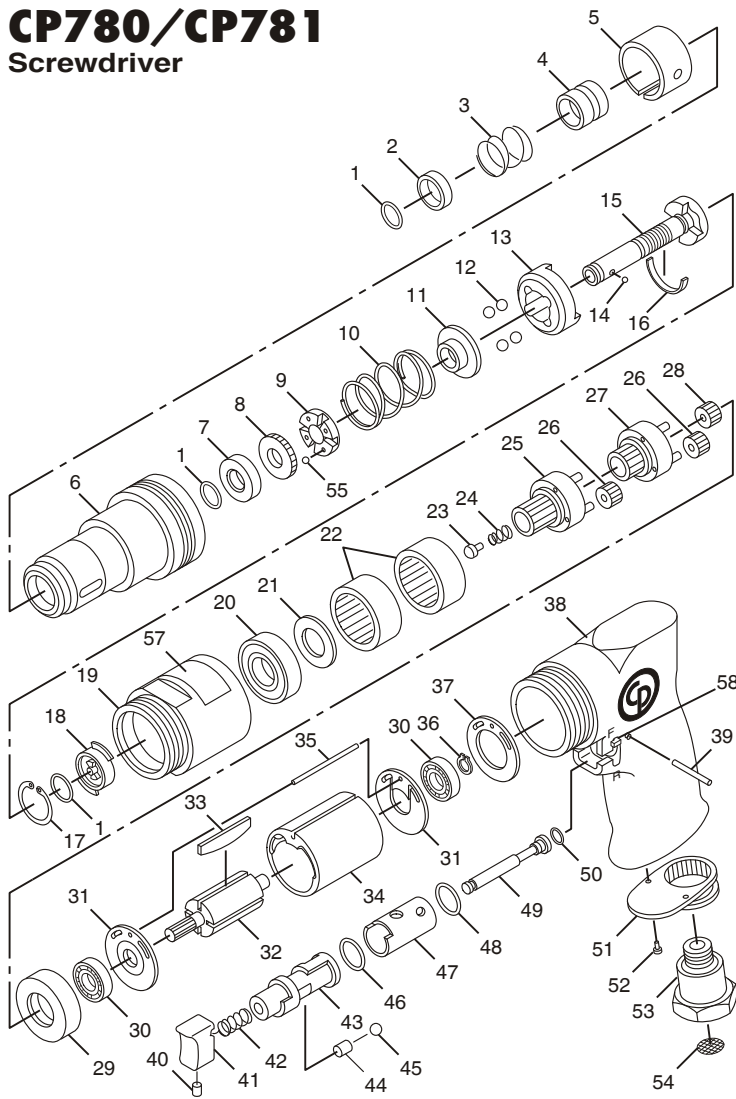

# CP780/CP781 Screwdriver

Index No.	Part No.	Description	No. Req'd.
1	C148855	Ring-Retaining	3
2	C148856	Washer	1
3	C148857	Spring	1
4	C148858	Retainer-Ball	1
5	C148859	Cover-Adjustment	1
6	C148860	Housing-Clutch	1
7	C148861	Spacer	1
8	C148862	Nut-Adjustment	1
9	C148863	Washer	1
10	C148864	Spring (Standard)	1
	C149407	Spring (Hard) (800 RPM)(781)	1
11	C148865	Washer	1
12	C148866	Ball-Steel	4
13	C148867	Carrier-Clutch	1
14	S000821	Ball-Steel .125" dia.	1
15	C148868	Spindle-Cam	1
16	C148869	Wiper	1
17	C148870	Ring-Retaining	1
18	C148871	Dog-Drive	1
19	C148883	Nut-Clamp(800 RPM)(781)	1
	C148872	Nut-Clamp(1800 RPM)	1
20	S014490	Bearing-Ball	1
21	CA146091	Washer	1
22	KF137282	Gear-Internal(800 RPM)(781)	2
	KF137282	Gear-Internal(1800 RPM)	1
23	C148873	Pin-Guide	1
24	C148874	Spring	1
25	C148884	Carrier-Second Reduction (Includes Pins) (800 RPM)(781)	1
26	CA146172	Gear-Idler (Includes Bushing) (800 RPM)(781)	6
	KF137281	Gear-Idler (Includes Bushing) (1800 RPM)	3
27	CA146120	Spindle-First Reduction (Includes Pins) (800 RPM)(781)	1
	C148875	Spindle-Output (Includes Pins) (1800 RPM)	1
28	CA146121	Gear-Pinion (800 RPM)(781)	1
29	CA146095	Spacer	1
30	S025101	Bearing-Ball	2
31	CA146096	Plate-Rear End	2
32	CA146097	Rotor	1
33	CA145709	Blade Set-Rotor (5)	1
34	CA146098	Liner	1
35	KF131295	Pin-Liner Dowel	1
36	KF137287	Ring-Retaining	1
37	CA146099	Gasket-Motor	1
38	CA146100	Housing-Motor	1
39	CA146113	Pin-Roll	1
40	CA146101	Screw	1
41	CA146102	Button-Throttle	1
42	CA146103	Throttle-Valve Spring	1
43	CA146104	Lever-Reverse	1
44	CA146105	Cushion-Rubber	1
45	CA146106	Ball-Steel	1
46	CA148589	O-Ring (781)	1
47	CA146108	Bushing-Reverse Valve	1
48	CA146107	O-Ring	1
49	CA146109	Throttle-Valve	1
50	P083076	O-Ring-007	1
51	CA146110	Deflector-Exhaust	1
52	KF131927	Screw-Self Tapping	2
53	CA146111	Bushing-Air Inlet	1
54	CA146112	Screen	1
55	C148876	Ball-Steel	4
57	CA146619	Decal-Safety	1
58	CA146589	Regulator-Forward Assembly	1