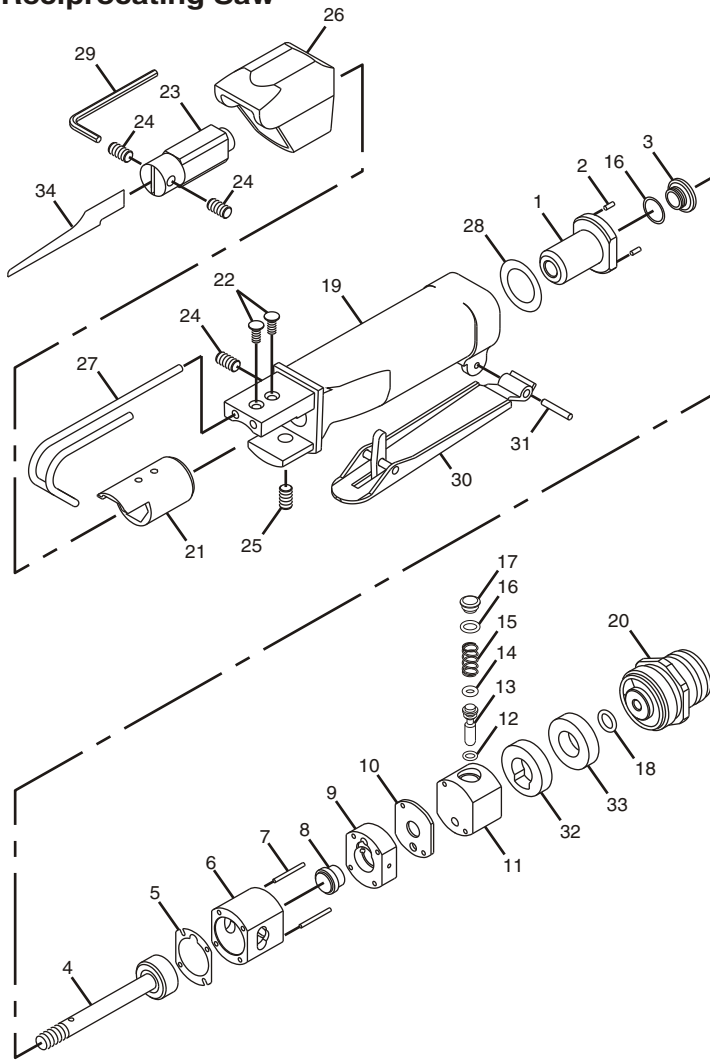

CP7900 Reciprocating Saw

Index No.	Part No.	Description	No. Req'd.
1	CA145052	Head-Cylinder	1
2	CA145053	Pin-Dowel	2
3	CA145054	Bumper	1
4	CA145055	Piston (Includes Index No.3)	1
5	CA145056	Gasket	1
6	CA145057	Cylinder	1
7	CA145058	Pin-Dowel	2
8	CA145059	Valve	1
9	CA145060	Valve Assembly (Includes Index No. 8)	1
10	CA145061	Seat-Valve	1
11	CA145062	Body-Throttle Valve	1
12	CA145063	O-Ring	1
13	CA145064	Stem-Throttle Valve	1
14	CA145065	O-Ring	1
15	CA145066	Spring-Throttle Valve	1
16	CA145067	O-Ring	2
17	CA145068	Cap-Throttle Valve	1
18	CA145069	O-Ring	1
19	8940158360	Housing-Motor	1
20	8940158365	Bushing-Air Inlet Assembly	1
21	CA145072	Guide-Blade Holder	1
22	CA145073	Screw	2
23	CA145074	Holder-Blade	1
24	CA145075	Screw-Set	3
25	CA145076	Screw-Set	1
26	CA145077	Cover-Holder	1
27	8940158361	Guard-Blade	1
28	8940158362	Gasket-Front	1
29	CA145080	Wrench-Hex	1
30	CA145081	Lever-Throttle	1
31	CA145082	Pin-Roll	1
32	8940158366	Muffler Cap	1
33	8940158367	Muffler	1
34	CA146719	Blade-Saw (18T)-(5)	
	CA146720	Blade-Saw (24T)-(5)	
	CA146721	Blade-Saw (32T)-(5)	
	CA144007	Decal-Safety Warning (Not Shown)	1