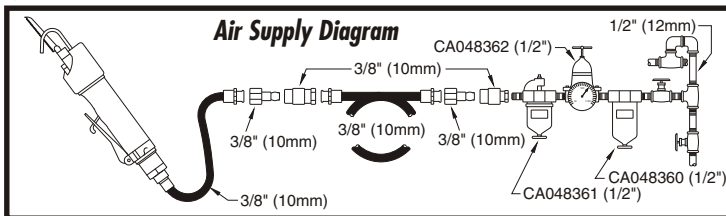

CP7900 Reciprocating Saw

Index No.	Part No.	Description	No. Req'd.
1	CA145052	Head-Cylinder	1
2	CA145053	Pin-Dowel	2
3	CA145054	Bumper	1
4	CA145055	Piston (Includes Index No.3)	1
5	CA145056	Gasket	1
6	CA145057	Cylinder	1
7	CA145058	Pin-Dowel	2
8	CA145059	Valve	1
9	CA145060	Valve Assembly (Includes Index No. 8)	1
10	CA145061	Seat-Valve	1
11	CA145062	Body-Throttle Valve	1
12	CA145063	O-Ring	1
13	CA145064	Stem-Throttle Valve	1
14	CA145065	O-Ring	1
15	CA145066	Spring-Throttle Valve	1
16	CA145067	O-Ring	2
17	CA145068	Cap-Throttle Valve	1
18	CA145069	O-Ring	1
19	8940158360	Housing-Motor	1
20	8940158365	Bushing-Air Inlet Assembly	1
21	CA145072	Guide-Blade Holder	1
22	CA145073	Screw	2
23	CA145074	Holder-Blade	1
24	CA145075	Screw-Set	3
25	CA145076	Screw-Set	1
26	CA145077	Cover-Holder	1
27	8940158361	Guard-Blade	1
28	8940158362	Gasket-Front	1
29	CA145080	Wrench-Hex	1
30	CA145081	Lever-Throttle	1
31	CA145082	Pin-Roll	1
32	8940158366	Muffler Cap	1
33	8940158367	Muffler	1
34	CA146719	Blade-Saw (18T)-(5)	
	CA146720	Blade-Saw (24T)-(5)	
	CA146721	Blade-Saw (32T)-(5)	
	CA144007	Decal-Safety Warning (Not Shown)	1