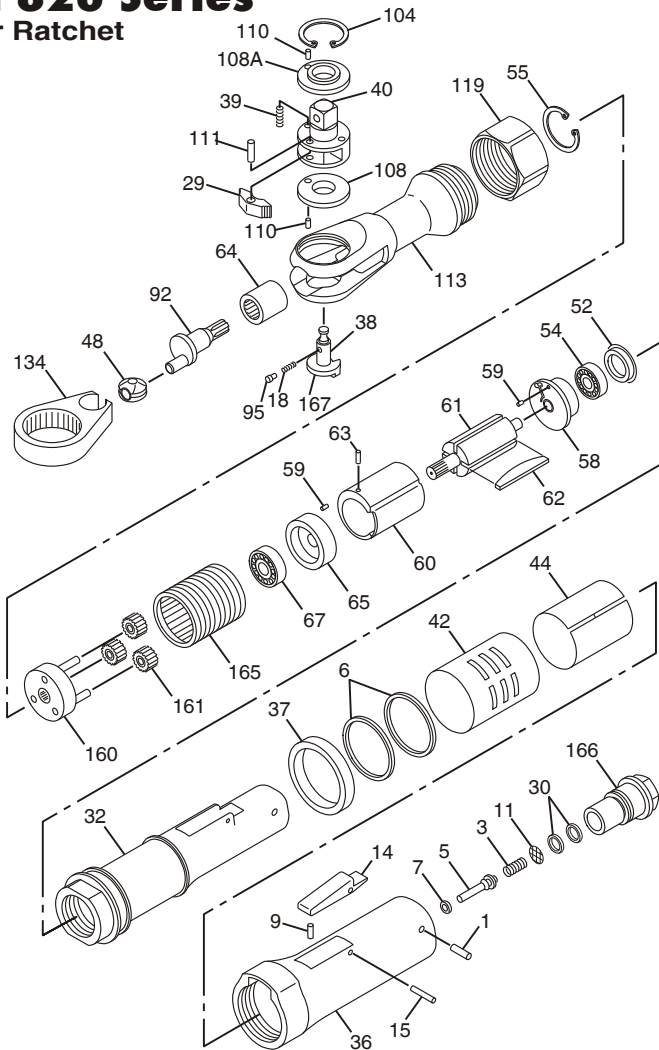

CP826 Series Air Ratchet

Index No.	Part No.	Description	No. Req'd.
1	CA155013	Pin-Dowel	1
3	CA155014	Spring-Throttle	1
5	CA155010	Valve-Throttle	1
6	CA154998	O-Ring	2
7	CA155009	Seat-Valve	1
9	CA155017	Pin-Dowel	1
11	CA155012	Screen-Air	1
14	CA155016	Trigger	1
15	CA155015	Pin-Roll	1
18	KF138212	Spring-Ratchet	1
29	KF138195	Pawl-Ratchet	1
30	C136939	O-Ring	2
32	CA155018	Housing-Motor	1
36	CA155006	Cover-Housing (Black)	1
	CA155008	Cover-Housing (Orange)	1
	CA155007	Cover-Housing (Green)	1
37	CA154995	Ring-Trim (Black)	1
	CA154997	Ring-Trim (Orange)	1
	CA154996	Ring-Trim (Green)	1
38	CA154994	Button-Reverse	1
39	CA149686	Spring-Compression	2
40	CA149701	Shank-Ratchet (CP826, CP826G, CP826O)	1
	CA149687	Shank-Ratchet (CP826T)	1
42	CA155000	Deflector-Exhaust (CP826, CP826G, CP826O)	1
	CA155001	Deflector-Exhaust (CP826T)	1
44	CA154999	Screen-Exhaust	1
48	KF138186	Bushing-Drive	1
52	CA155005	Cap-Bearing	2
54	CA155004	Bearing	1
55	KF138179	Ring-Retaining	1
58	CA155003	Plate-Rear End	1
59	KF138196	Pin-Roll	2
60	KF138199	Liner	1
61	CA155002	Rotor	1
62	KF138202	Set-Rotor Blade (4)	1
63	KF124410	Pin-Dowel	1
64	KF138213	Bearing-Needle	1
65	KF138201	Plate-Front End	1
67	C087834	Bearing-Ball	1
92	KF138177	Shaft-Crank	1
95	KF138187	Pin-Lock	1
104	KF138191	Ring-Internal	1
108	KF141564	Washer-Thrust (1 Req'd. for CP826, CP826G, CP826O)	1
108A	KF141853	Washer-Thrust (CP826T)	1
110	KF140185	Pin-Dowel (Incl. with Index No. 108 & 108A)	2
111	KF138211	Pin-Ratchet	1
113	KF141563	Housing-Ratchet (Incl. Index No. 64)	1
119	KF138174	Clamp-Housing	1
134	KF138206	Yoke-Ratchet	1
160	KF138203	Spindle-Idler	1
161	KF138205	Gear-Idler (13T)	3
165	KF138204	Housing-Spindle	1
166	CA155011	Bushing-Air Inlet	1
	CA155262	Decal-Safety Warning (Not Shown)	1
	CA154993	Cover-Head (Not Shown)	1
	CA131376	Decal-Oil Daily	1
167	CA147985	Fitting-Grease (Not Shown)	1