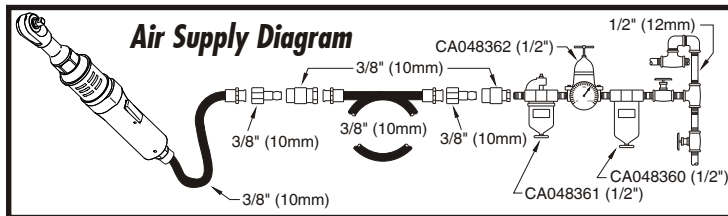

CP826 Series Air Ratchet

Index No.	Part No.	Description	No. Req'd.
1	CA155013	Pin-Dowel	1
3	CA155014	Spring-Throttle	1
5	CA155010	Valve-Throttle	1
6	CA154998	O-Ring	2
7	CA155009	Seat-Valve	1
9	CA155017	Pin-Dowel	1
11	CA155012	Screen-Air	1
14	CA155016	Trigger	1
15	CA155015	Pin-Roll	1
18	KF138212	Spring-Ratchet	1
29	KF138195	Pawl-Ratchet	1
30	C136939	O-Ring	2
32	CA155018	Housing-Motor	1
36	CA155006	Cover-Housing (Black)	1
	CA155008	Cover-Housing (Orange)	1
	CA155007	Cover-Housing (Green)	1
37	CA154995	Ring-Trim (Black)	1
	CA154997	Ring-Trim (Orange)	1
	CA154996	Ring-Trim (Green)	1
38	CA154994	Button-Reverse	1
39	CA149686	Spring-Compression	2
40	CA149701	Shank-Ratchet (CP826, CP826G, CP826O)	1
	CA149687	Shank-Ratchet (CP826T)	1
42	CA155000	Deflector-Exhaust (CP826, CP826G, CP826O)	1
	CA155001	Deflector-Exhaust (CP826T)	1
44	CA154999	Screen-Exhaust	1
48	KF138186	Bushing-Drive	1
52	CA155005	Cap-Bearing	2
54	CA155004	Bearing	1
55	KF138179	Ring-Retaining	1
58	CA155003	Plate-Rear End	1
59	KF138196	Pin-Roll	2
60	KF138199	Liner	1
61	CA155002	Rotor	1
62	KF138202	Set-Rotor Blade (4)	1
63	KF124410	Pin-Dowel	1
64	KF138213	Bearing-Needle	1
65	KF138201	Plate-Front End	1
67	C087834	Bearing-Ball	1
92	KF138177	Shaft-Crank	1
95	KF138187	Pin-Lock	1
104	KF138191	Ring-Internal	1
108	KF141564	Washer-Thrust (1 Req'd. for CP826, CP826G, CP826O)	1
108A	KF141853	Washer-Thrust (CP826T)	1
110	KF140185	Pin-Dowel (Incl. with Index No. 108 & 108A)	2
111	KF138211	Pin-Ratchet	1
113	KF141563	Housing-Ratchet (Incl. Index No. 64)	1
119	KF138174	Clamp-Housing	1
134	KF138206	Yoke-Ratchet	1
160	KF138203	Spindle-Idler	1
161	KF138205	Gear-Idler (13T)	3
165	KF138204	Housing-Spindle	1
166	CA155011	Bushing-Air Inlet	1
	CA155262	Decal-Safety Warning (Not Shown)	1
	CA154993	Cover-Head (Not Shown)	1
	CA131376	Decal-Oil Daily	1
167	CA147985	Fitting-Grease (Not Shown)	1