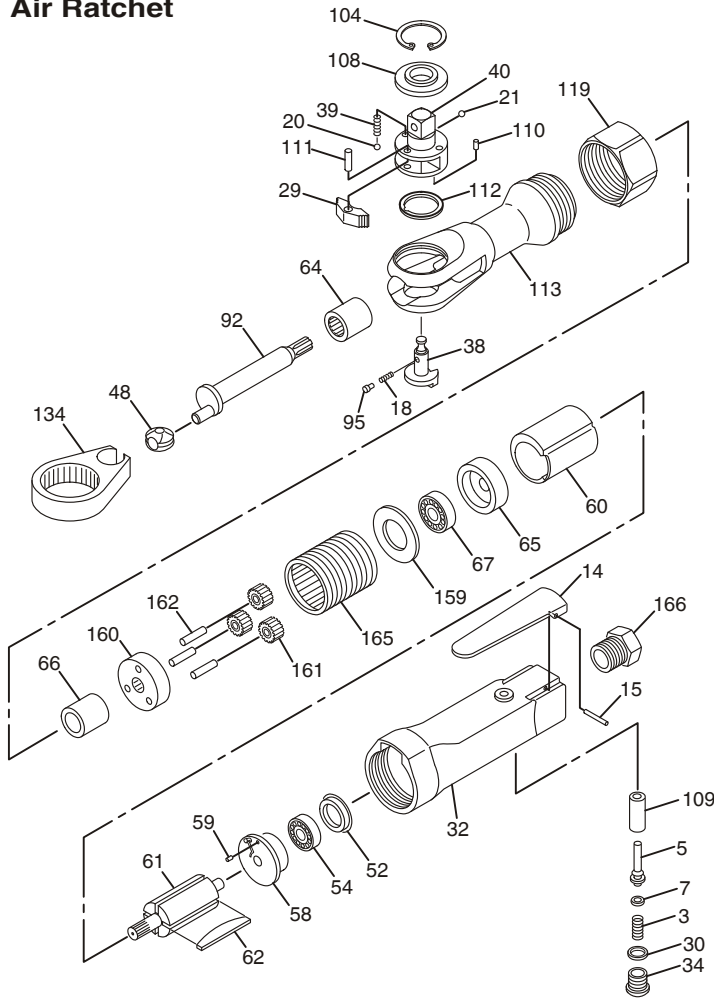

CP886/886H

Air Ratchet

Index No.	Part No.	Description	No. Req'd.
3	CA146388	Spring-Throttle	1
5	CA146389	Valve-Throttle	1
7	CA146390	O-Ring	1
14	CA146391	Lever-Throttle	1
15	CA146392	Pin-Roll	1
18	CA146393	Spring-Ratchet	1
20	CA146394	Ball-Steel	2
21	CA146395	Ball-Steel (CP886)	1
	CA147671	Ball-Steel (CP886H)	1
29	CA146396	Pawl-Ratchet	1
30	CA146397	O-Ring	1
32	CA146398	Handle-Throttle (Incl: Index No. 109)	1
34	CA146399	Plug-Throttle Valve	1
38	CA146400	Button-Reverse (CP886)	1
	CA147670	Button-Reverse (CP886H)	1
39	CA146401	Spring-Friction	2
40	CA146402	Shank-Ratchet 3/8" (CP886)	1
	CA147667	Shank-Ratchet 1/2" (CP886H)	1
48	CA146403	Bushing-Drive	1
52	CA146404	Cap-End Plate	1
54	CA146405	Bearing-Ball	1
58	CA146407	Plate-Rear End	1
59	CA146408	Pin-Dowel	1
60	CA146409	Liner (Incl: Index No. 59)	1
61	CA146410	Rotor	1
62	CA146411	Blade-Rotor (Set of 4)	1
64	CA146412	Bearing-Needle	1
65	CA146413	Plate-Front End	1
66	CA146414	Bearing-Plain	1
67	CA146415	Bearing-Ball	1
92	CA146416	Shaft-Crank	1
95	CA146417	Pin-Lock	1
104	CA146418	Ring-Retaining	1
108	CA146419	Washer-Thrust (Incl: Index No. 110) (CP886)	1
	CA147672	Washer-Thrust (Incl: Index No. 110) (CP886H)	1
109	CA146420	Bushing-Throttle	1
110	CA146421	Pin-Roll	1
111	CA146422	Pin-Dowel	1
112	CA146423	Washer	1
113	CA146424	Housing-Ratchet (Incl: Index Nos. 64 & 66)	1
119	CA146425	Clamp-Housing	1
134	CA146426	Yoke-Ratchet	1
159	CA146427	Washer	1
160	CA146428	Spindle-Idler	1
161	CA146429	Gear-Idler	3
162	CA146430	Roller-Needle	3
165	CA146431	Housing-Spindle	1
166	CA146432	Bushing-Air Inlet	1
	CA133961	Cushion Cover (Not Shown)	1
	CA144007	Warning Decal (Not Shown)	1

Tune-Up Kit

CA146437 (Incl: Index No's 3, 18, 20, 21, 30, 34, 39, 52, 62, 95, & 104)

Ratchet Head Replacement Kit (CP886)

CA146436 (Incl: Index No's 18, 20, 21, 29, 38, 40, 95, 104, 108, 111 & 112)

Ratchet Head Replacement Kit (CP886H)