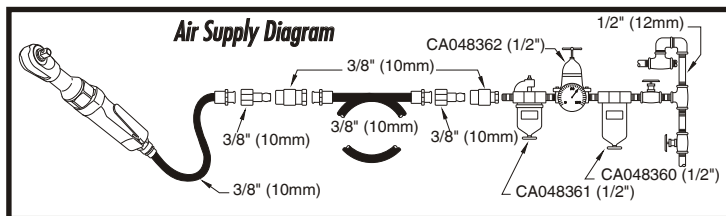

CP886/886H

Air Ratchet

Index No.	Part No.	Description	No. Req'd.
3	CA146388	Spring-Throttle	1
5	CA146389	Valve-Throttle	1
7	CA146390	O-Ring	1
14	CA146391	Lever-Throttle	1
15	CA146392	Pin-Roll	1
18	CA146393	Spring-Ratchet	1
20	CA146394	Ball-Steel	2
21	CA146395	Ball-Steel (CP886)	1
	CA147671	Ball-Steel (CP886H)	1
29	CA146396	Pawl-Ratchet	1
30	CA146397	O-Ring	1
32	CA146398	Handle-Throttle (Incl: Index No. 109)	1
34	CA146399	Plug-Throttle Valve	1
38	CA146400	Button-Reverse (CP886)	1
	CA147670	Button-Reverse (CP886H)	1
39	CA146401	Spring-Friction	2
40	CA146402	Shank-Ratchet 3/8" (CP886)	1
	CA147667	Shank-Ratchet 1/2" (CP886H)	1
48	CA146403	Bushing-Drive	1
52	CA146404	Cap-End Plate	1
54	CA146405	Bearing-Ball	1
58	CA146407	Plate-Rear End	1
59	CA146408	Pin-Dowel	1
60	CA146409	Liner (Incl: Index No. 59)	1
61	CA146410	Rotor	1
62	CA146411	Blade-Rotor (Set of 4)	1
64	CA146412	Bearing-Needle	1
65	CA146413	Plate-Front End	1
66	CA146414	Bearing-Plain	1
67	CA146415	Bearing-Ball	1
92	CA146416	Shaft-Crank	1
95	CA146417	Pin-Lock	1
104	CA146418	Ring-Retaining	1
108	CA146419	Washer-Thrust (Incl: Index No. 110) (CP886)	1
	CA147672	Washer-Thrust (Incl: Index No. 110) (CP886H)	1
109	CA146420	Bushing-Throttle	1
110	CA146421	Pin-Roll	1
111	CA146422	Pin-Dowel	1
112	CA146423	Washer	1
113	CA146424	Housing-Ratchet (Incl: Index Nos. 64 & 66)	1
119	CA146425	Clamp-Housing	1
134	CA146426	Yoke-Ratchet	1
159	CA146427	Washer	1
160	CA146428	Spindle-Idler	1
161	CA146429	Gear-Idler	3
162	CA146430	Roller-Needle	3
165	CA146431	Housing-Spindle	1
166	CA146432	Bushing-Air Inlet	1
	CA133961	Cushion Cover (Not Shown)	1
	CA144007	Warning Decal (Not Shown)	1