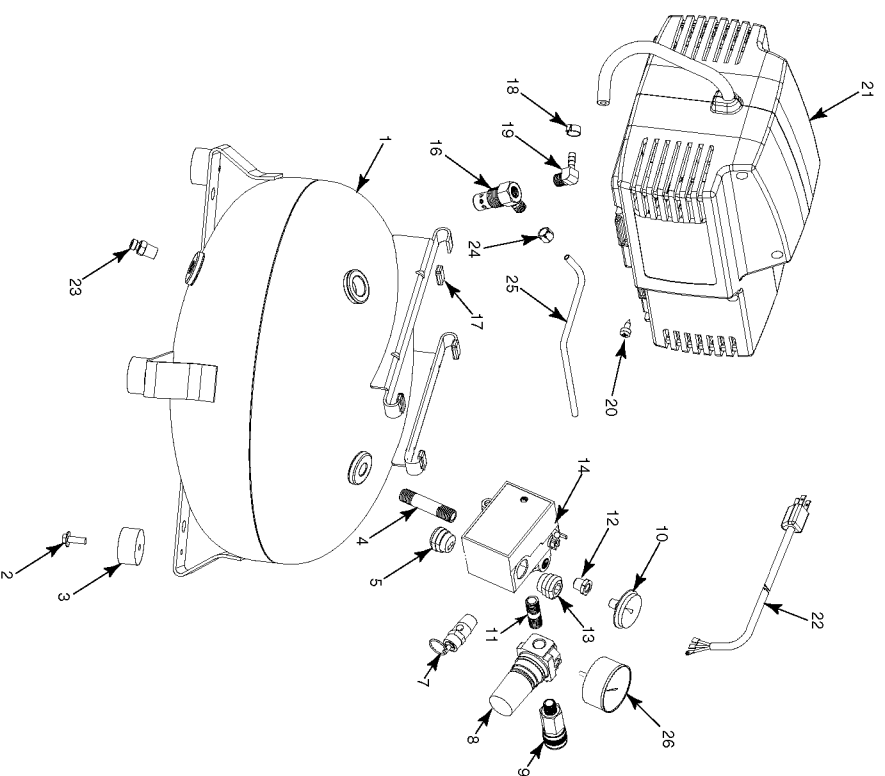

PORTER-CABLE® PANCAKE COMPRESSOR

CPFAC2040P

WARNING: Electrical repairs should only be attempted by trained repairmen. Contact the nearest Porter-Cable Service Center or other competent repair center.