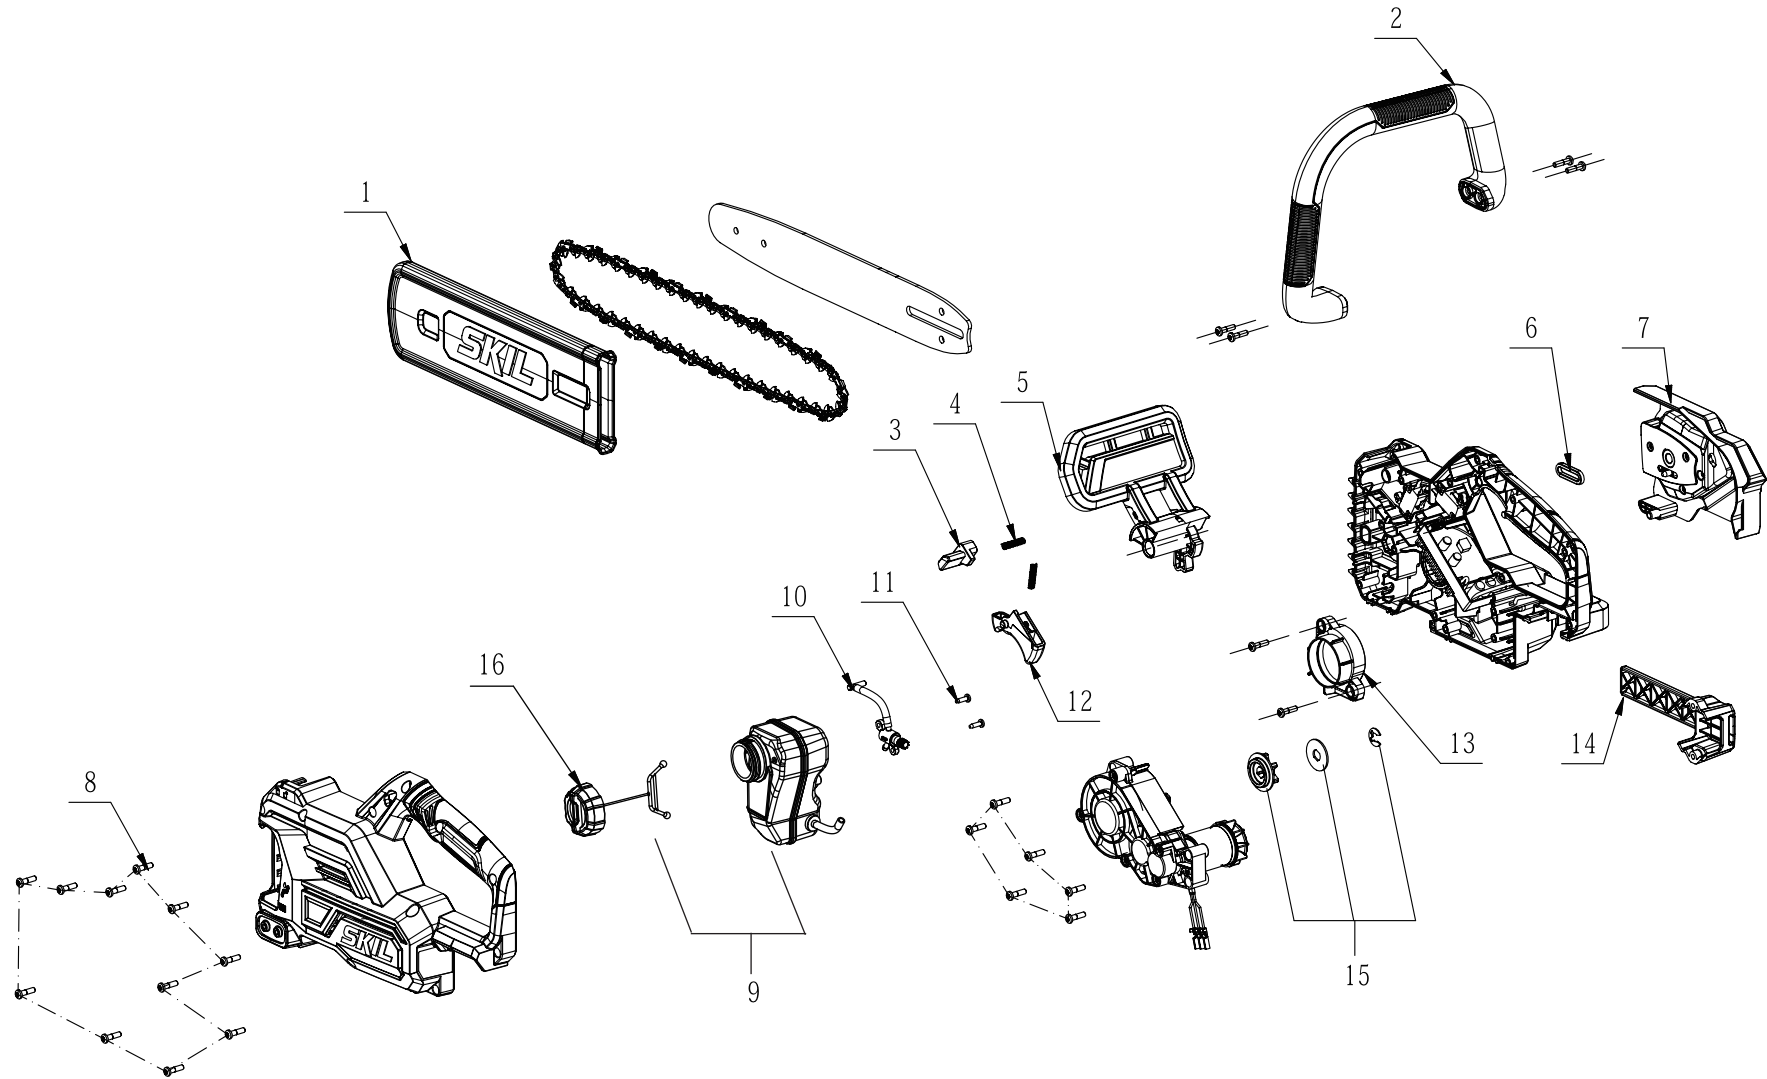

Product Description: Chain Saw  
Model Number: CS4562B-00  
Body Number: 0640015002  
Version: A  
Issue Date: 2021/05/12

No.	Product Model#	Part Number	Description	Qty
1	CS4562B-00	3131494001	Sheath	1
2	CS4562B-00	3131400001	Front Handle	1
3	CS4562B-00	3131466001	Lock off Button	1
4	CS4562B-00	3660427001	Spring	2
5	CS4562B-00	3131565001	Brake Handle	1
6	CS4562B-00	3130337001	Rubber Gasket	1
7	CS4562B-00	2827672002	Cover Assembly	1
8	CS4562B-00	5620479001	Screw	17
9	CS4562B-00	2823836001	Kettle Assembly	1
10	CS4562B-00	2827795002	Pump Assembly	1
11	CS4562B-00	5610022001	Tapping Screw	2
12	CS4562B-00	3131467001	Switch Trigger	1
13	CS4562B-00	3131437001	Fan Baffle	1
14	CS4562B-00	3130974001	Base	1
15	CS4562B-00	2827815001	Driving Wheel Assembly	1
16	CS4562B-00	2827223001	Kettle Cover Assembly	1