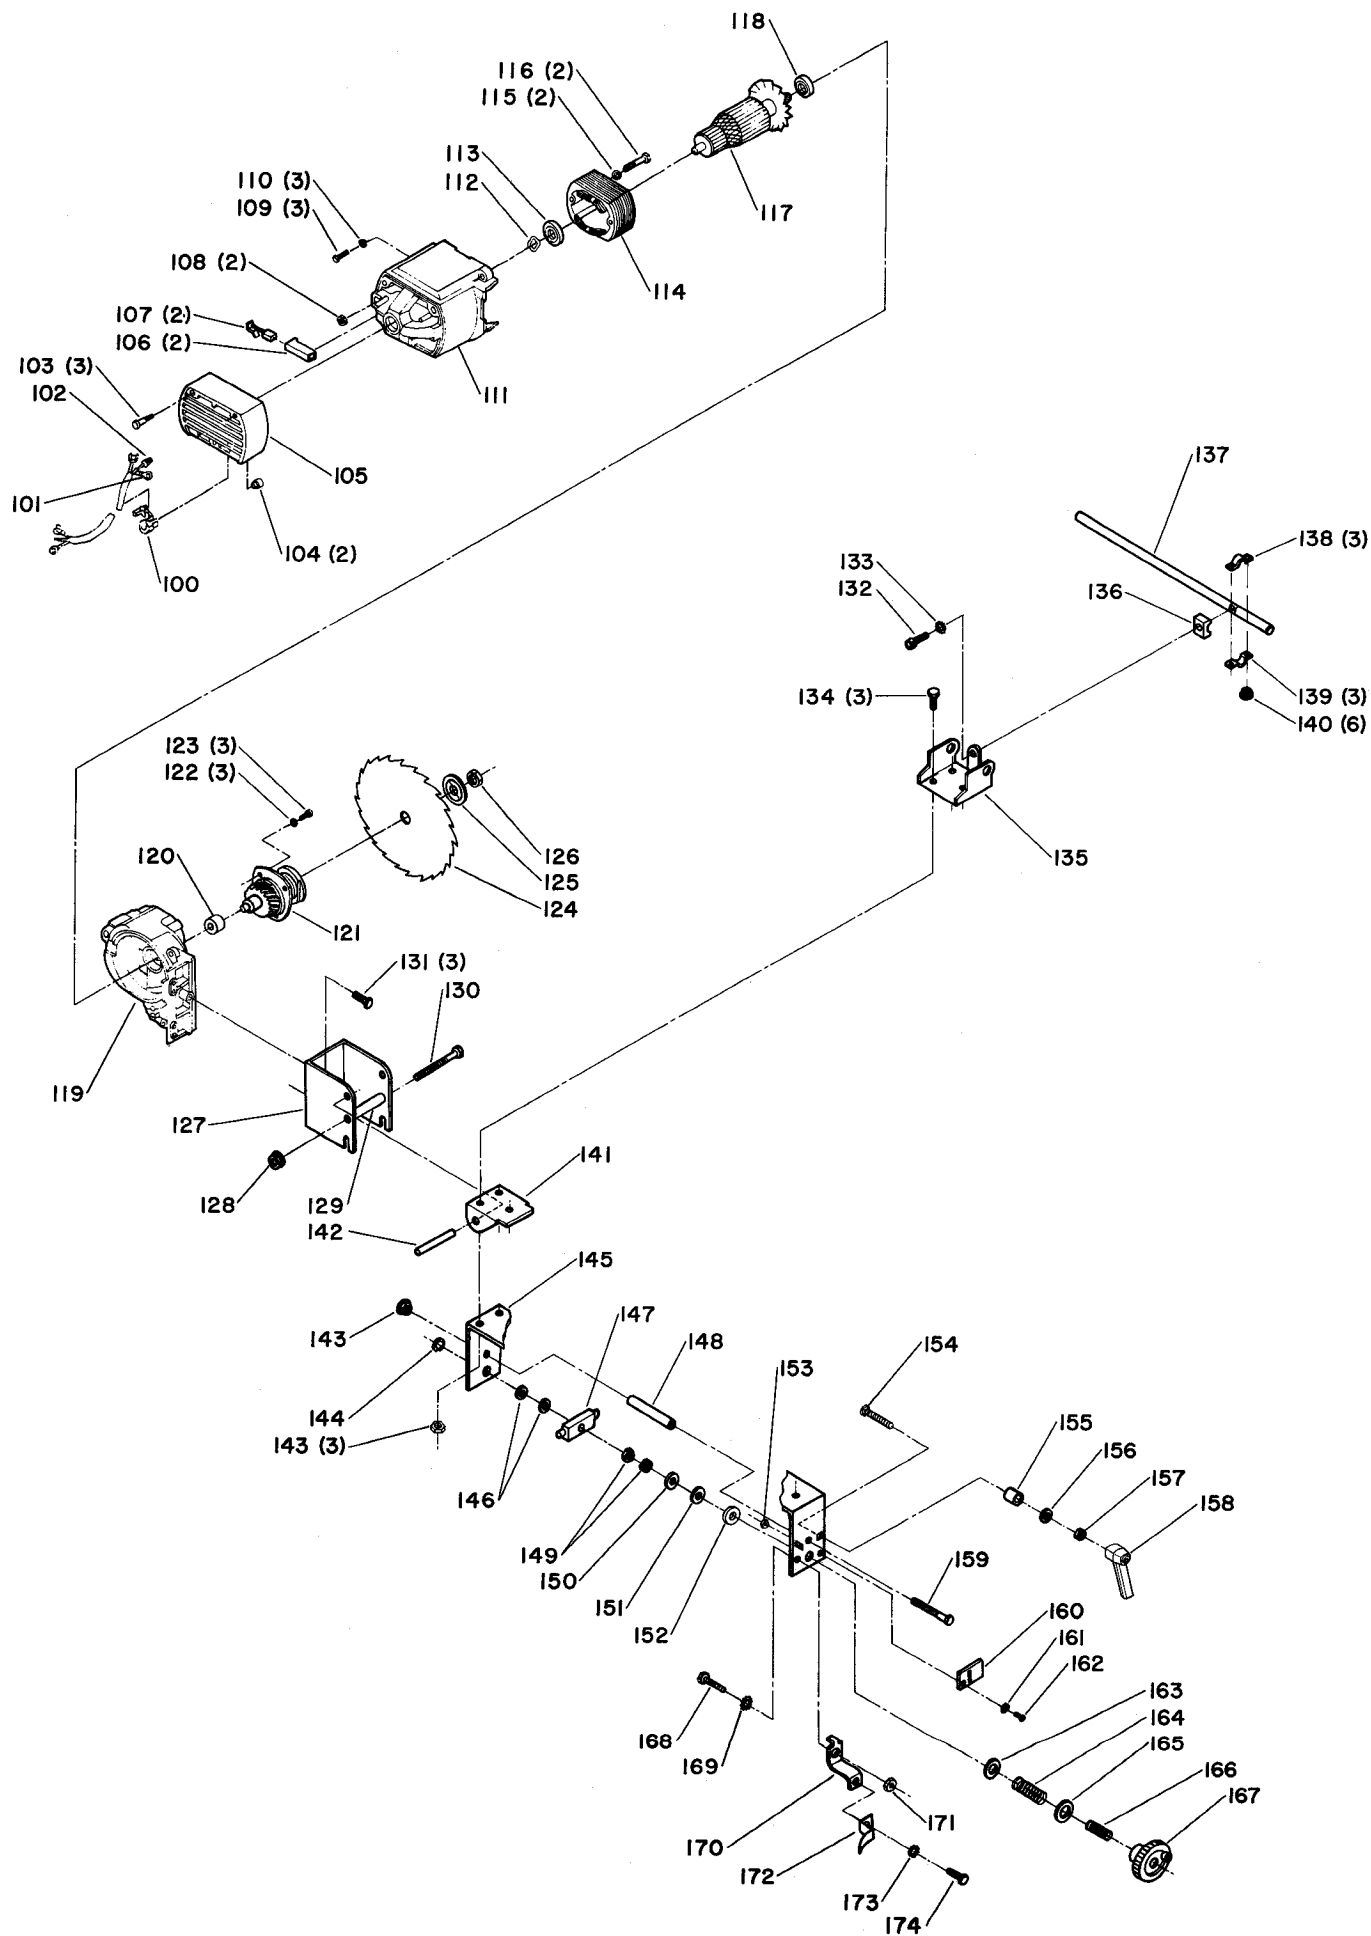

REPLACEMENT PARTS

REF. NO.	PART NO.	DESCRIPTION	REF. NO.	PART NO.	DESCRIPTION
* 1	1343185	Guard Assembly, Const. of:	53	36-516	Table Insert, Incl:
2	1343186	Guard	54	1343216	#10 x 3/8" Pan Hd Sheet Met Screw
3	901-01-060-3124	1/4-20 x 1 1/2" Hex Hd Screw	55	1343217	Speed Nut
4	904-03-013-1492	1/4" Ext Tooth Lockwasher	56	1343219	Table, Incl:
5	902-01-120-1034	1/4-20 Hex Nut	56A	1343266	Scale
6	1343261	Rubber Bumper	57	1343218	1/4-20 x 1" Flat Hd Screw
7	1343189	Support	58	1343220	1/4-20 x 1 1/2" Fil Hd Tap Screw
8	1343187	Rivet	59	1343221	Base
9	1343188	Clip	60	1246140	(DIN 125) M6 Flat Washer
10	1343193	Anti-Kickback Finger	61	1310157	(DIN 85) M6 x 20mm Cheese Hd Screw
11	1343194	Spacer	62	1343222	Base Plate
12	1343196	Spring	63	1343237	Gear Plate
13	1310311	(DIN 1481) Ø4 x 22mm Roll Pin	64	1330398	(DIN 963) M4 x 12mm Flat Hd Screw
14	1343190	Spacer	65	1343224	Nameplate
15	1343195	Splitter	66	1343223	(DIN 963) M3 x 6mm Flat Hd Screw
16	902-01-120-1034	Pin	67	904-07-010-5555	1/4" Fiber Washer
17	901-01-060-5768	1/4-20 Hex Nut	68	1343225	Tilt Lock Lever
18	904-03-020-1764	1/4-20 x 2 1/4" Hex Hd Screw	69	902-01-120-1034	1/4-20 Hex Nut
19	904-01-010-1603	1/4" Int Tooth Lockwasher	70	1343227	Handle
20	1343191	1/4" Flat Washer	71	1343228	1/4-20 x 1 1/2" Flat Hd Screw
21	904-03-013-1492	Splitter Bracket	72	1343226	Handwheel
22	1343264	1/4" Ext Tooth Lockwasher	73	1343229	Screw Rod
23	904-03-013-1492	Splitter Support Bracket	74	1310311	(DIN 1481) Ø4 x 22mm Roll Pin
24	901-01-060-0611	1/4" Ext Tooth Lockwasher	75	438-01-017-0140	Switch, Incl:
* 25	1343197	1/4-20 x 1/2" Hex Hd Screw	76	400-06-068-0002	Switch Key
26	1343198	Miter Gage Assembly, Const of:	77	1343231	Sleeve
27	904-01-010-1603	Knob	78	1343232	Cord Clamp
28	1343199	1/4" Flat Washer	79	1343230	#10 x 3/4" Pan Hd Sht Metal Screw
29	902-01-120-1203	Fiber Washer	80	1343233	Breaker Switch w/Plate, Incl:
30	901-02-010-0541	Miter Gage Body	81	1313228	Milled Nut
31	1343200	#10-24 Hex Nut	82	1313234	Hex Nut
32	1343205	#10-24 x 3/4" Rd Hd Screw	83	1343230	#10 x 3/4" Pan Hd Sht Metal Screw
33	901-03-030-8013	Stud	84	1343235	Rubber Foot
34	1343204	Guide Bar	85	1343234	Switch Cover
35	901-02-140-3712	1/4-20 x 3/4" Flat Hd Screw	86	1246117	(DIN 963) M4 x 10mm Flat Hd Screw
36	904-01-010-1610	#10-24 x 3/8" Flat Hd Screw	87	1310210	(DIN 6797A) M4 Ext Tooth Lockwasher
37	1343201	#10-24 x 3/8" Pan Hd Screw	88	1313235	Power Cord
38	1343202	Pointer	89	1340654	(DIN 125) M4 Flat Washer
39	1343203	Guide Block	90	1243569	(DIN 934) M4 Hex Nut
* 40	1343214	Pin	91	1343236	Wrench
41	1343206	Rip Fence Assembly, Const of:	92	1313197	15/16" Arbor Wrench
42	1343207	Lock Rod	*		NOT SHOWN ASSEMBLED
43	1343208	Rear Clamp			
44	1343209	Spring			
45	1343210	Block			
46	901-01-060-0611	Fence Body			
47	904-03-013-1492	1/4-20 x 1/2" Hex Hd Screw			
48	901-02-140-3712	1/4" Ext Tooth Lockwasher			
49	1343215	#10-24 x 3/8" Bind Hd Screw			
50	1343211	Pointer			
51	1343212	Front Block			
52	904-01-010-1603	Front Clamp			
		1/4" Flat Washer			
		Knob			