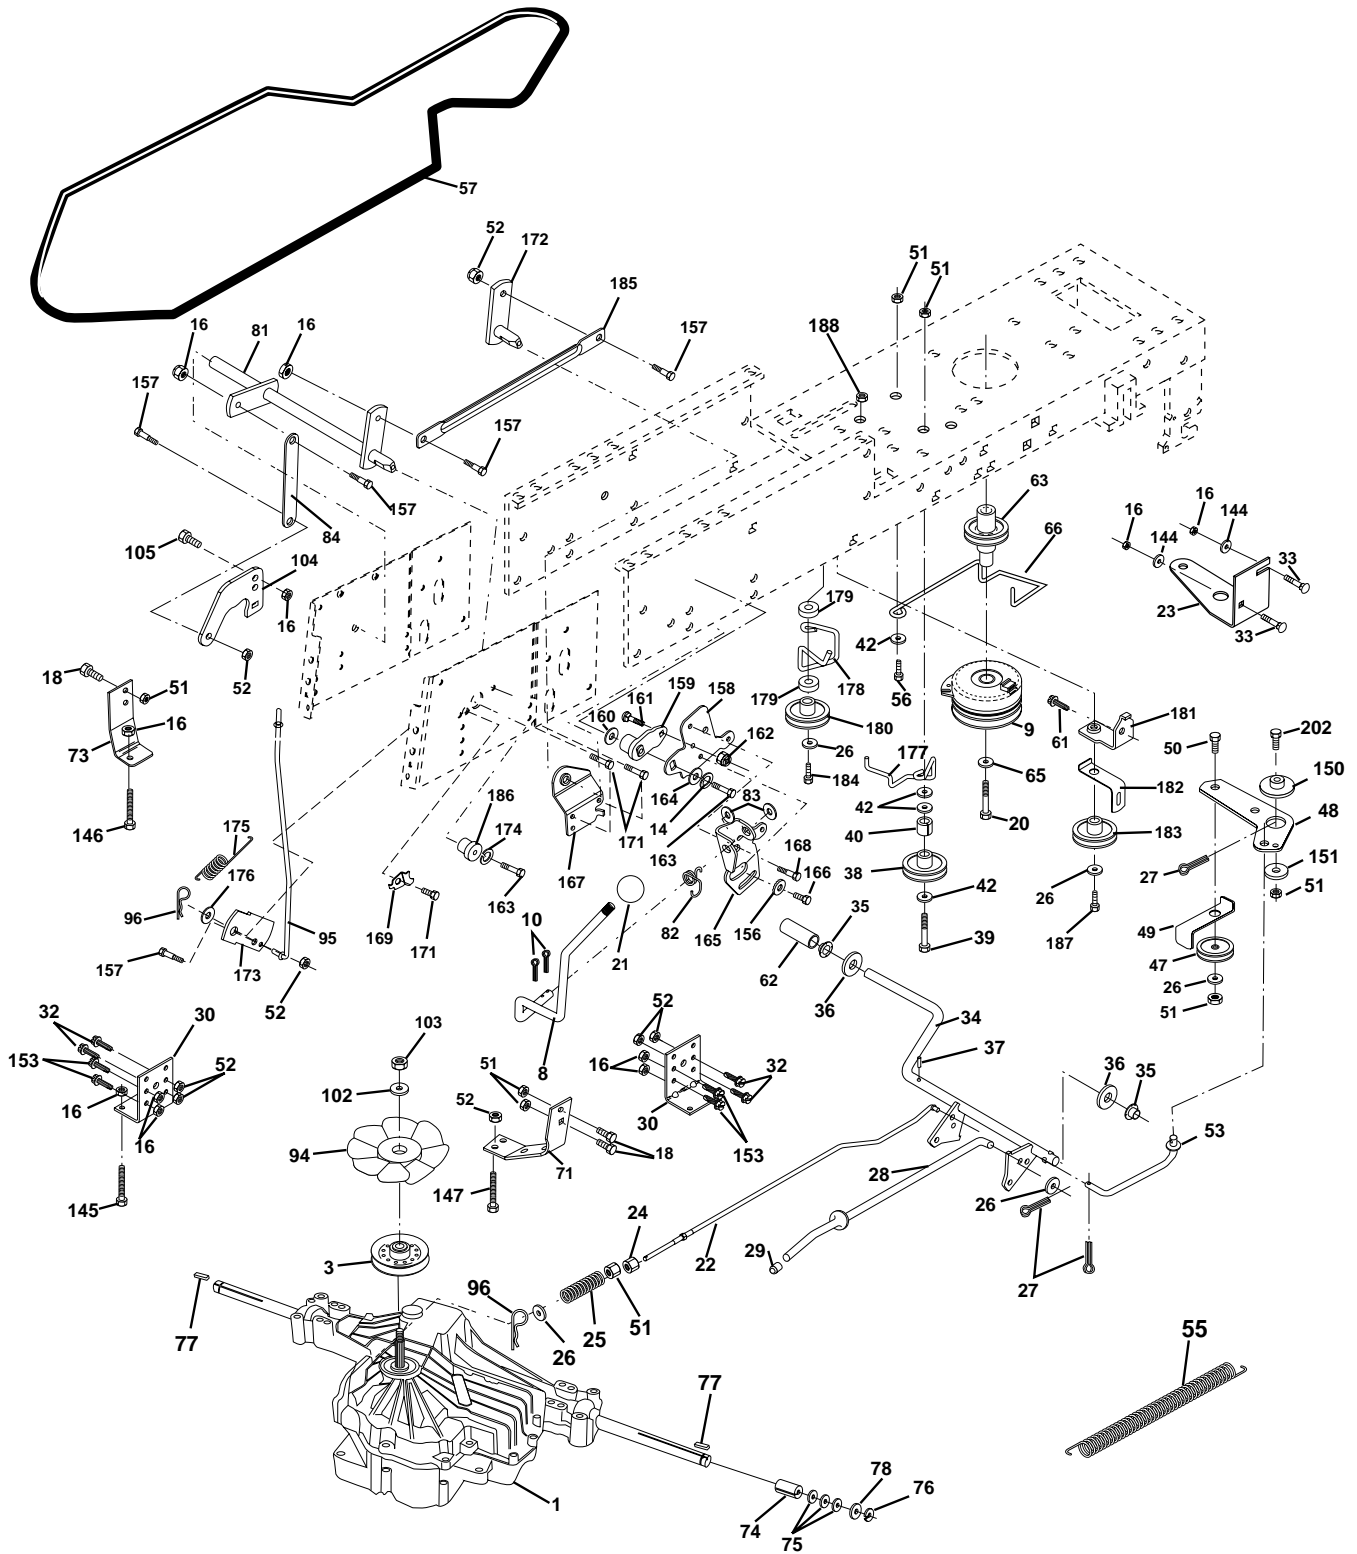

REPAIR PARTS

TRACTOR - - MODEL NO. CTH130 (954140100A), PRODUCT NO. 954 14 01-00
DRIVE

REPAIR PARTS

TRACTOR - - MODEL NO. CTH130 (954140100A), PRODUCT NO. 954 14 01-00

DRIVE