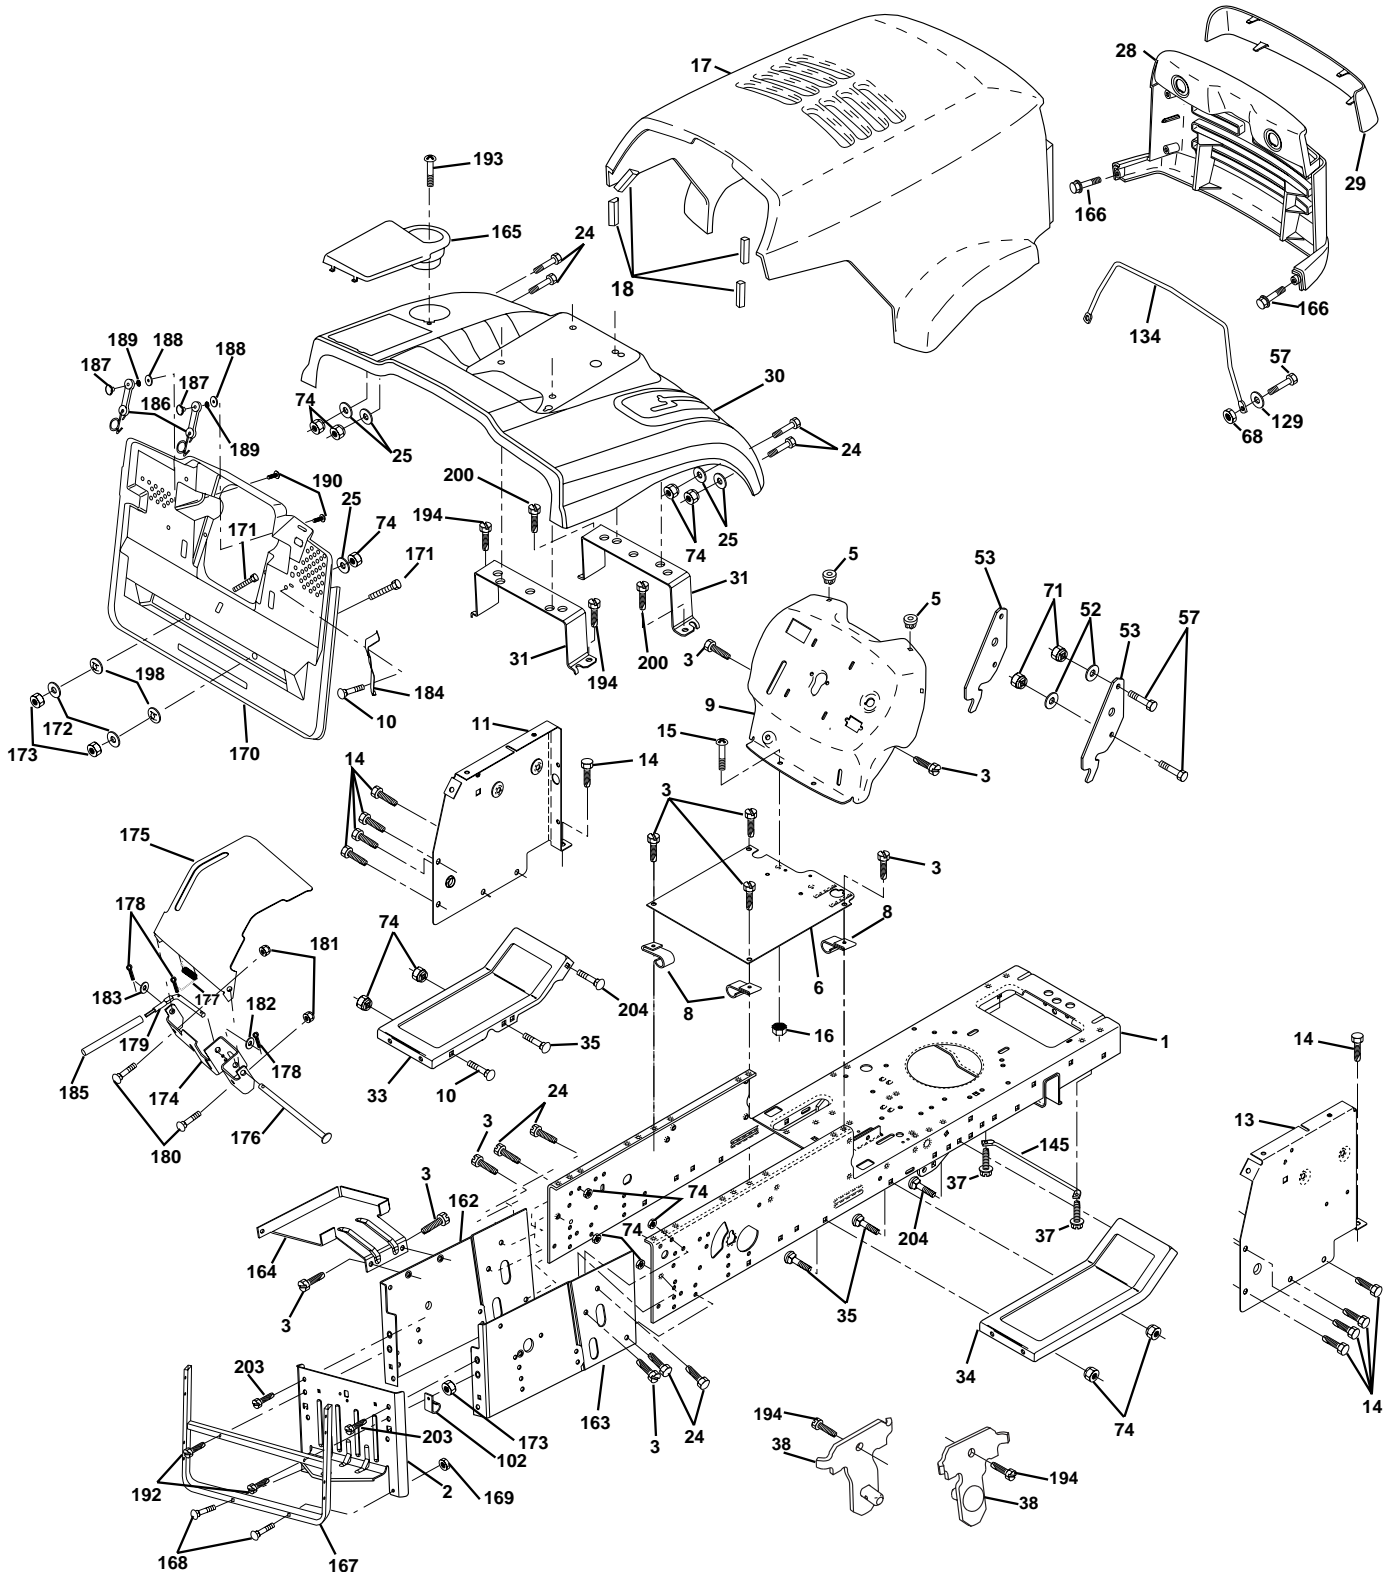

REPAIR PARTS

TRACTOR - - MODEL NO. CTH130 (954140100A), PRODUCT NO. 954 14 01-00

CHASSIS AND ENCLOSURES

REPAIR PARTS

TRACTOR - - MODEL NO. CTH130 (954140100A), PRODUCT NO. 954 14 01-00

CHASSIS AND ENCLOSURES

KEY PART NO.	NO.	DESCRIPTION	KEY PART NO.	NO.	DESCRIPTION
1	532169831	Chassis Stamping	163	532165673	Bracket Exten Chassis Rh
2	532165606	Drawbar, CRD	164	532165605	Support Battery CRD
3	532171154	Screw Thdrol 3/8-16x3/4 Ty-tt	165	532167979	Cover Battery CRD Lt Black
5	532155272	Bumper Hood/Dash	166	532171223	Screw Hwhd Hi-Lo #13-16 x 3/4
6	532155923	Saddle Flat Lt Fender Shift	167	532165779	Support Asm Backplate Wldmnt
8	532126471	Clip Insulator 13/32 Mtg Hole	168	532171040	Bolt Rdhd Sht NK 1/4-20 x 1-1/2
9	532171369	Dash	169	532171041	Nut lock 1/4 Lge Flg Gr 5 Zinc
10	532171150	Bolt Carriage 3/8-16 x 1	170	532165607	Cover Backplate Plastic Black
11	532155927	Panel Dash Lh	171	532171273	Bolt Hex 3/8-16 x 2-1/2
13	532169118	Panel Dash Rh	172	532171274	Washer 13/32 x 1-1/4 x 16 Ga
14	532171136	Screw Thdrol 3/8-16 x 1/2	173	532171144	Nut Keps Hex 3/8-16 Unc
15	532171194	Screw Mach Trhd 5/16-18 Unc x 3/4	174	532165939	Bracket Switch FBI CRD
16	532171228	Nut Keps 5/16-18 Unc	175	532166212	Guard Door Rear CRD
17	532165378	Hood Pnt	176	532128600	Pin Hinge Pivot
18	532126938	Bumper Hood	177	532132796	Spring Bagger Top Lh Black
24	532171031	Bolt Fin Hex 3/8-16 Unc x 1 Gr 5	178	532171137	Pin Cotter 3/32 x 3/4 Cad
25	532171151	Washer 13/32 X 13/16 X 12 Ga	179	532165942	Rod Pivot FBI CRD
28	532165379	Grille	180	532171354	Bolt Hex Hd 5/16-18 Unc x 1
29	532165380	Lens	181	532171248	Nut Crownlock 5/16-18
30	532167978	Fender	182	532171139	Washer .385 x .625 x 11 Ga
31	532165156	Bracket Support Fender	183	532171140	Washer 13/32 x 13/16 x 16 Ga
33	532147203	Footrest Pnt Lh	184	532166139	Bracket Actuator Bagger CRD
34	532147202	Footrest Pnt Rh	185	532165940	Tube Lever Swch FBI CRD 2-1/16
35	532171272	Bolt Rdhd Sht Sqnk 3/8-16 x 3/4	186	532160793	Latch Asm Mulch/Bagger
37	532171169	Screw Thdrol 5/16-18 x 1/2 TYT	187	532171146	Nut Weld .327/.304 #10-24
38	532169834	Bracket, Asm. Pivot, Mower Rear	188	532171147	Washer #10
51	873800400	Nut Lock w/insert 1/4-20	189	532171148	Washer Lock #10
52	532171224	Washer 9/32 x 7/8 x 16 Ga	190	532171149	Screw Truss Hd Phil 10-24 x 5/8
53	532150067	Bracket Grille Pickoff LH	192	532171143	Screw Thdrol 3/8-16 x 1-1/2
57	532171226	Bolt Fin Hex 1/4-20 Unc x .75	193	532171390	Screw Truss 1/4-20 x 3/4
68	532171018	Nut Keps Hex 1/4-20 Unc	194	532171167	Screw 3/8-16 x .75
74	532171141	Nut	198	532168937	Nut Push
102	532124996	Clip Line Fuel 13/32 Mtg Hole	203	532171351	Screw thdrol 3/8-16 x 3/4 Tytt
129	532171225	Washer 9/32 x 5/8 x 16 Ga.	204	532171377	Screw Thdrol 3/8-16 x 3/4
134	532160219	Rod Support Hood Husq P/L			
145	532156524	Rod Pivot Chassis/Hood			
162	532165672	Bracket Exten Chassis Lh			

NOTE: All component dimensions given in U.S. inches
1 inch = 25.4 mm