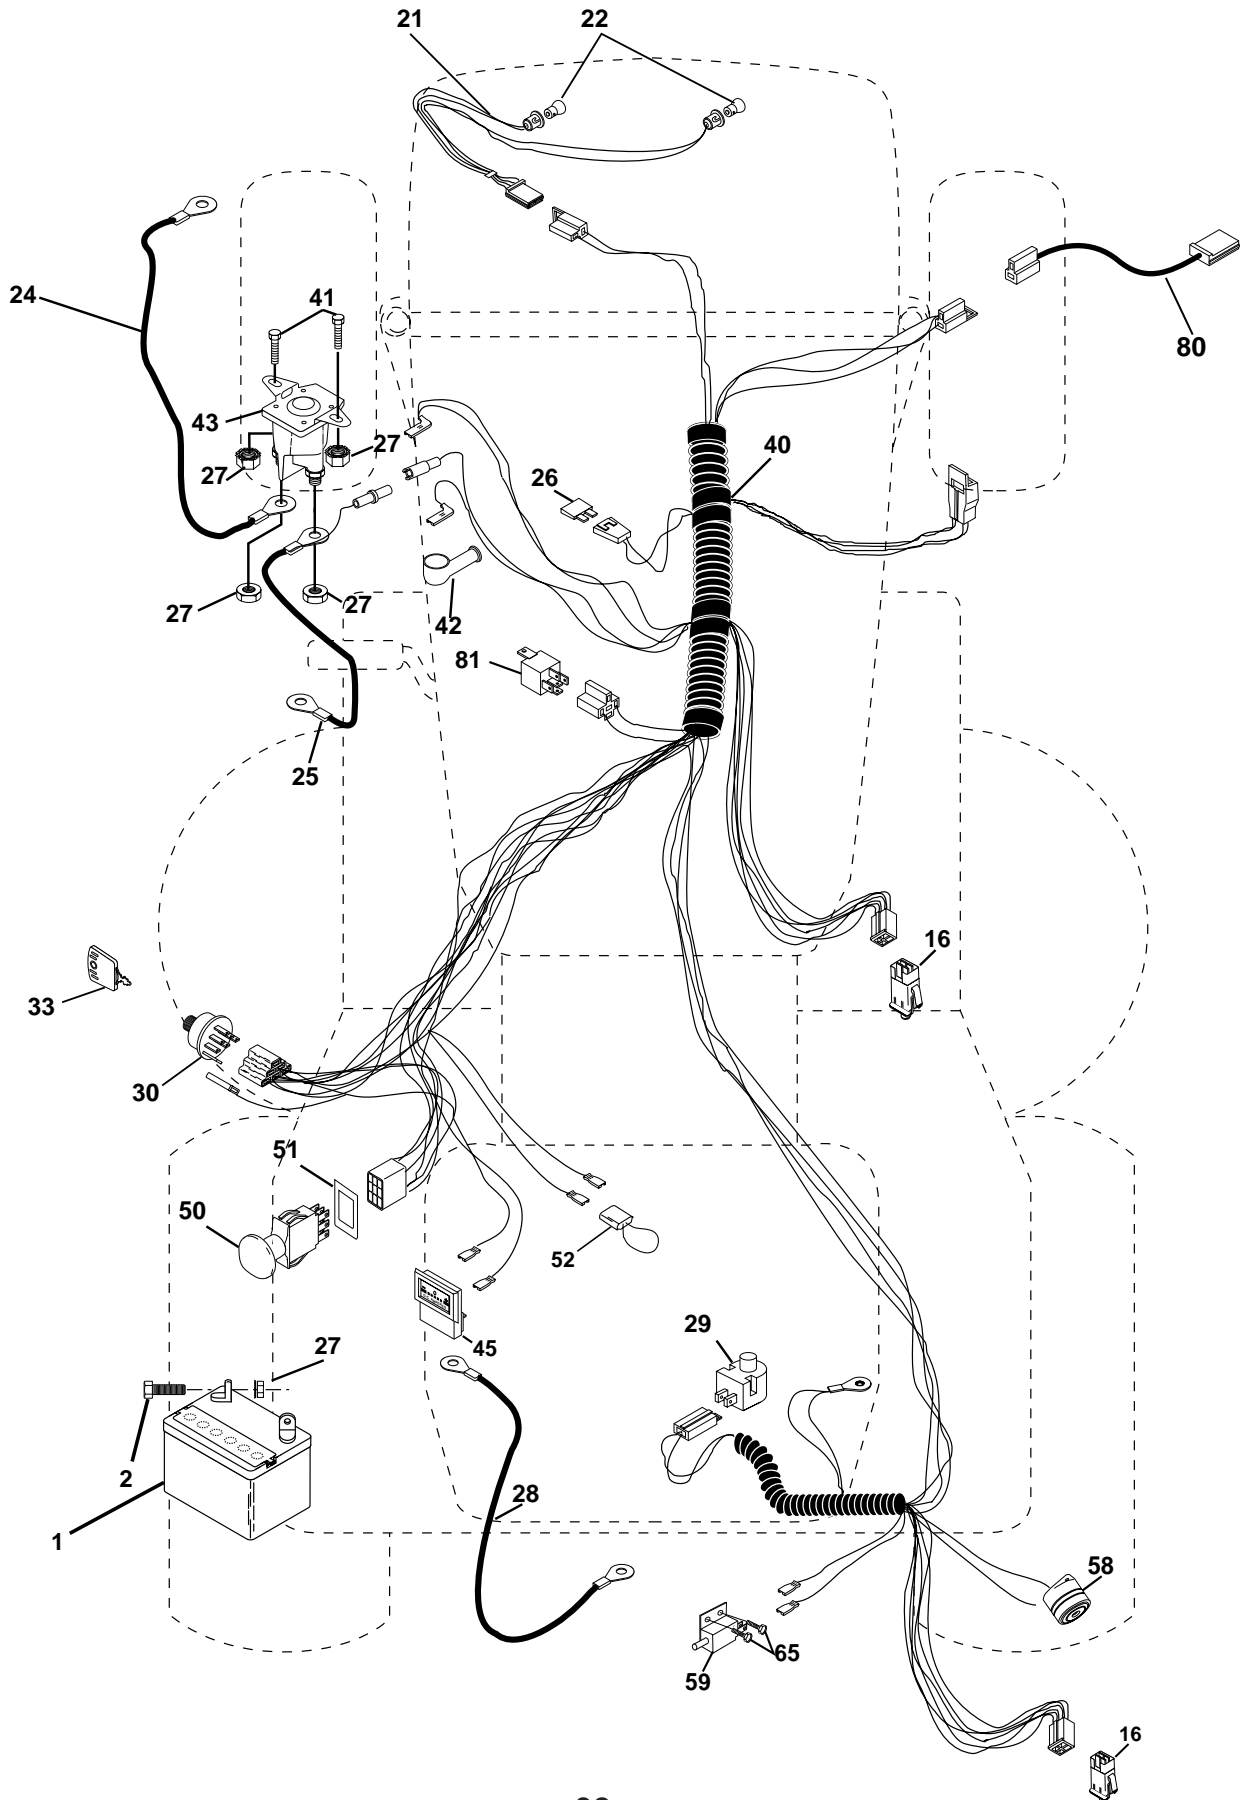

# TRACTOR - - MODEL NO. CTH130 (954140100A), PRODUCT NO. 954 14 01-00

## SCHEMATIC

**IGNITION SWITCH**

POSITION	CIRCUIT	"MAKE"
OFF	M+G+A1	NONE
RUN/LIGHT	B+A1	A2+L
RUN	B+A1	NONE
START	B + S + A1	NONE

**RELAY**

PTO SWITCH	
POSITION	CIRCUIT
OFF	C + G, B + H
ON	C + F, B + E, A + D

# REPAIR PARTS

TRACTOR - - MODEL NO. CTH130 (954140100A), PRODUCT NO. 954 14 01-00