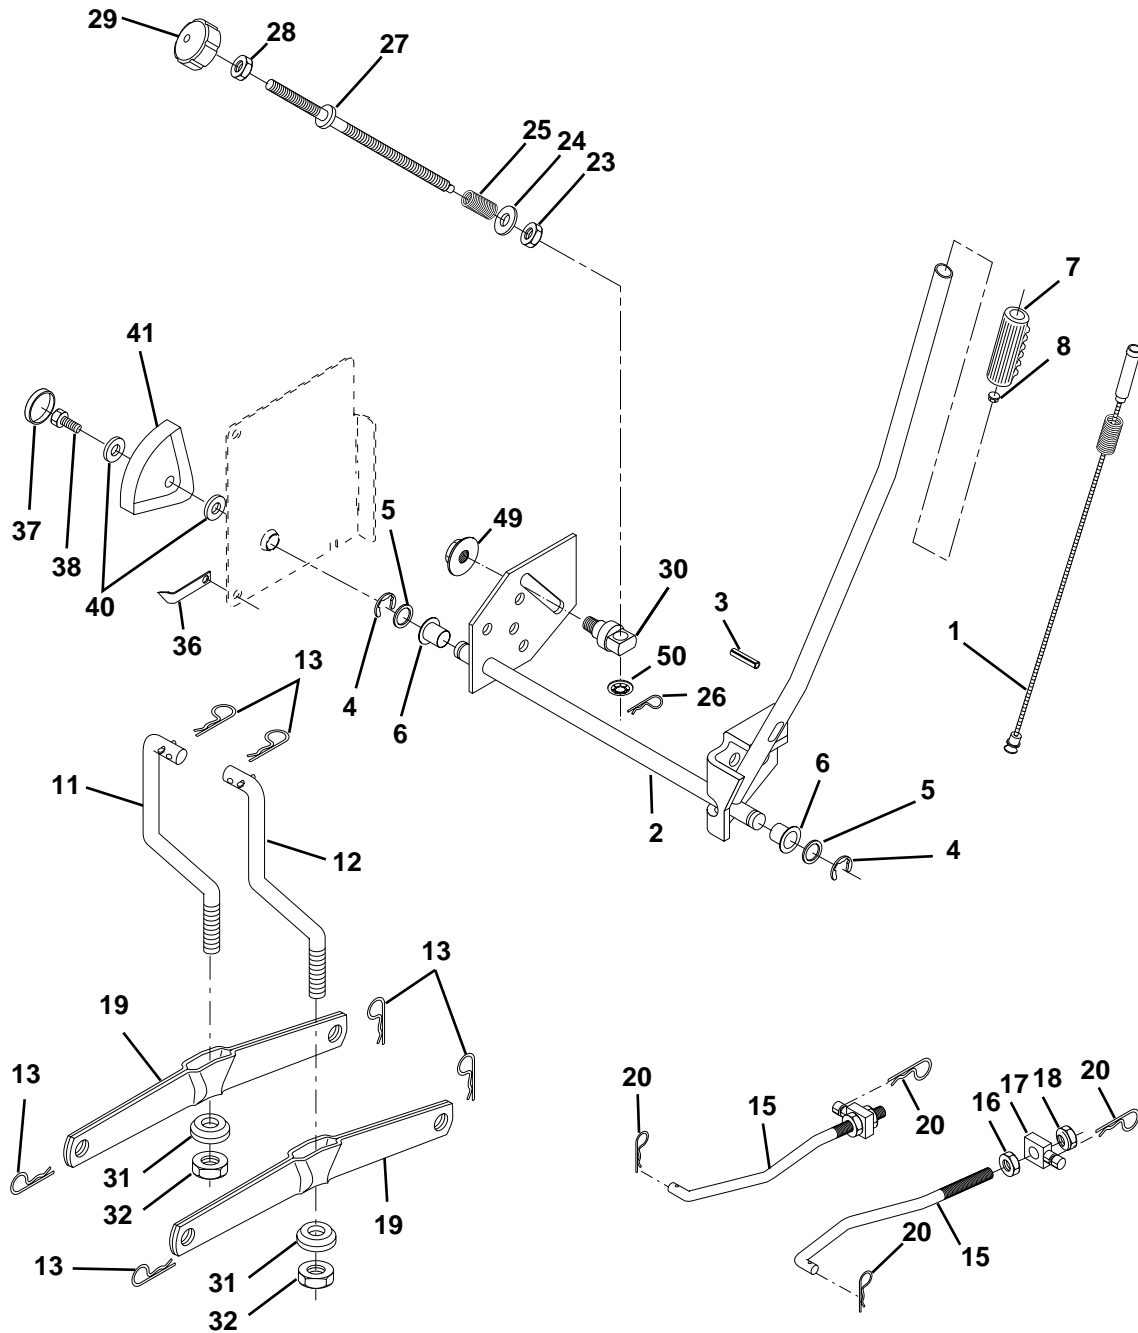

REPAIR PARTS

TRACTOR - - MODEL NO. CTH130 (954140100A), PRODUCT NO. 954 14 01-00
MOWER LIFT

REPAIR PARTS

TRACTOR - - MODEL NO. CTH130 (954140100A), PRODUCT NO. 954 14 01-00
MOWER LIFT

KEY NO.	PART NO.	DESCRIPTION
1	532159460	Wire Asm Inner W/Plunger
2	532159471	Shaft Asm Lift
3	532171201	Pin Groove
4	812000002	E Ring #5133-62
5	532171205	Washer 29/32 x 1-1/4 x 21 Ga.
6	532120183	Bearing Nylon Blk .629 ID
7	532125631	Grip Handle Fluted
8	532124526	Button, Plunger
11	532165829	Link Lift Lh CRD
12	532165831	Link Lift Rh CRD
13	532171170	Retainer Spring
15	532167253	Link Front
16	532171262	Nut Jam Hex 1/2-13 Unc
17	532130171	Trunnion Blk Zinc
18	532171263	Nut Crownlock 1/2-13 Unc
19	532139868	Arm Suspension Rear
20	532171212	Spring Retainer
23	532110807	Nut Special
24	532171207	Washer 13/32 X 5/8 X 16 Ga
25	532124874	Spring
26	532171208	Retainer Clip
27	532171206	Rod Adjust Lift
28	532171163	Nut Hex Jam 3/8-16 Unc
29	532138057	Knob Infinite 3/8-16 Unc Black
30	532171203	Trunnion Infinite Height
31	532140302	Bearing Pvt. Lift Spherical
32	532171264	Nut Lock 3/8-24
36	532155097	Pointer Height Indicator
37	532123935	Plug Hole
38	532171210	Screw Thdrol 5/16-18 x 3/4
40	532171209	Washer 11/32 x 1-1/2
41	532123934	Scale Ind Height Blk
49	532171178	Nut Hex Flange Lock
50	532110452	Nut Push Phos & Oil
52	532171211	Retainer Spring

NOTE: All component dimensions given in U.S. inches
1 inch = 25.4 mm