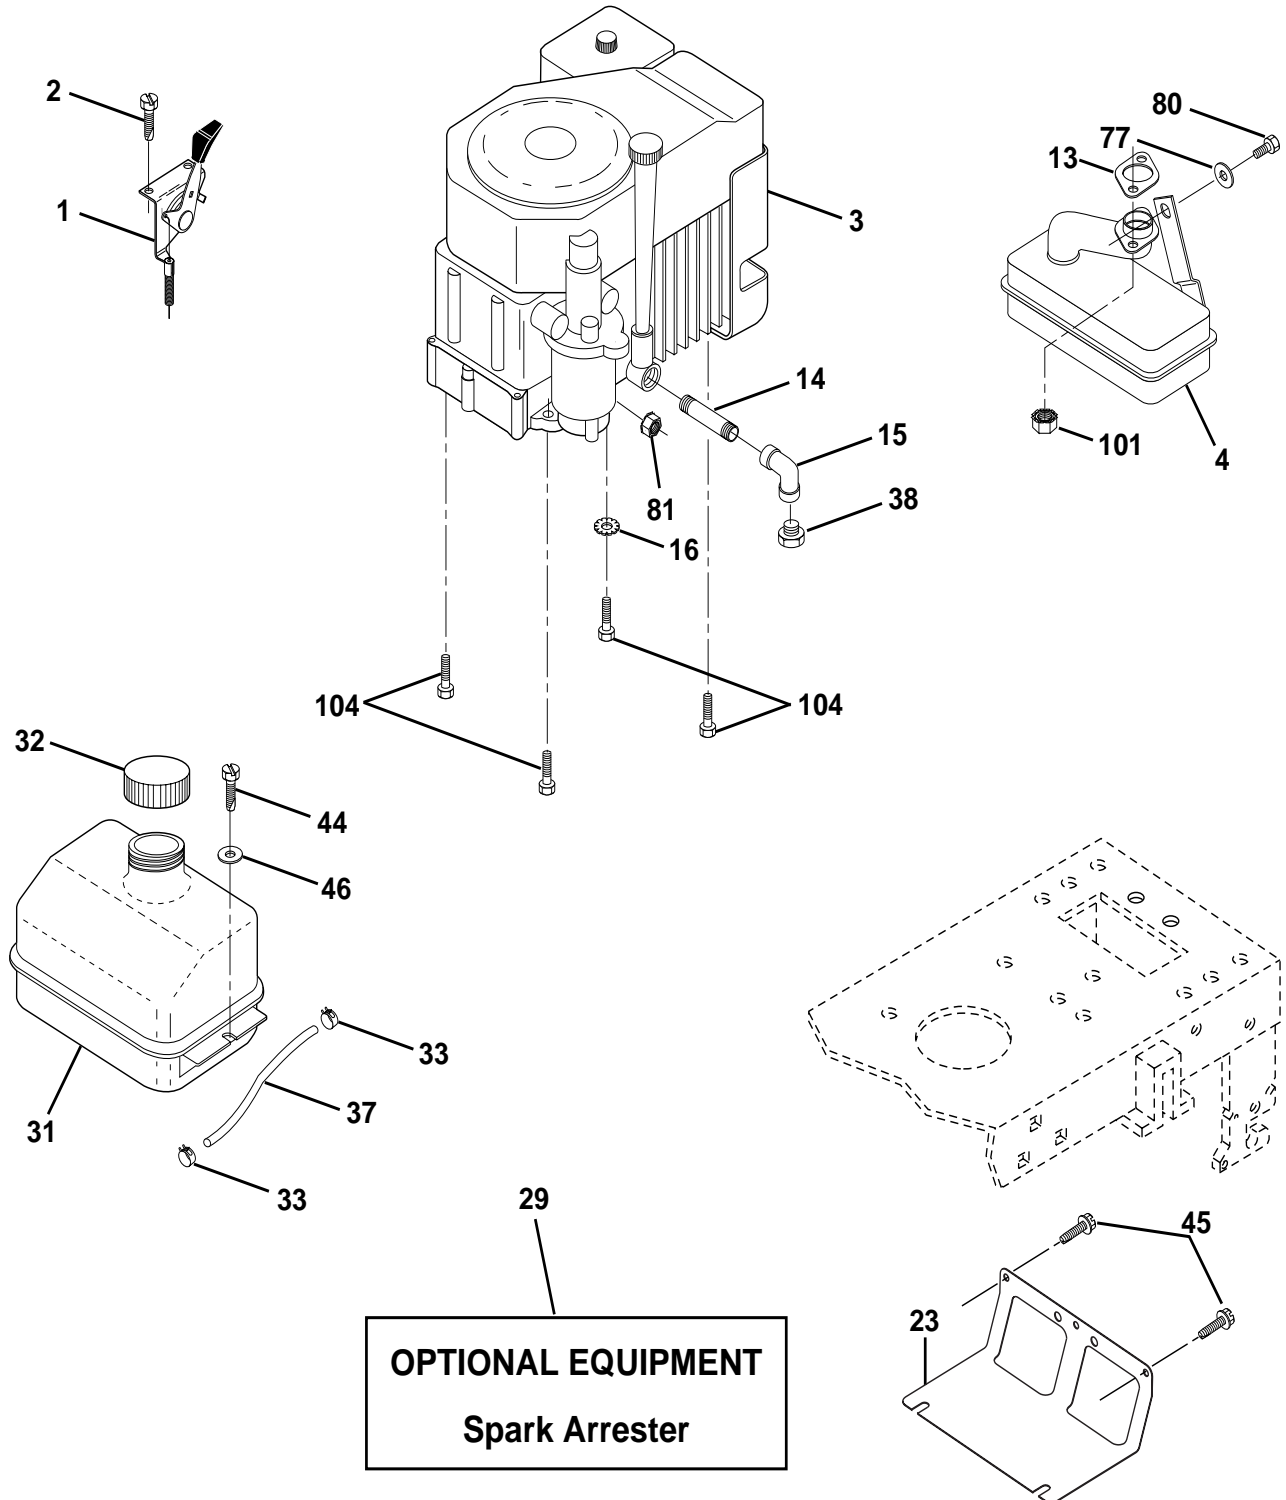

REPAIR PARTS

TRACTOR - - MODEL NO. CTH130 (954140100A), PRODUCT NO. 954 14 01-00
ENGINE

REPAIR PARTS

TRACTOR - - MODEL NO. CTH130 (954140100A), PRODUCT NO. 954 14 01-00

ENGINE

KEY NO.	PART NO.	DESCRIPTION
1	532141296	Control, Throttle / Choke
2	532171192	Screw Hex Thd Cut 1/4-20 x 5/8
3	-----	Engine Kohler Model CV15 (Order parts from engine manufacturer)
4	532159420	Muffler, Kohler
13	532163831	Kohler Gasket
14	532171373	Nipple, Pipe
15	532171215	Elbow, Standard 90°, 3/8-18 NPT
16	532171217	Washer, Lock Ext tooth 3/8
23	532169837	Shield, Browning/Debris Guard
29	532137180	Arrester, Spark
31	532109202	Tank, Fuel
32	532158990	Cap Gauge, Fuel
33	532123487	Clamp, Hose Blk
37	532137040	Line, Fuel
38	-----	Plug, Oil Drain (Order From Engine Manufacturer)
44	532171239	Screw Hexwsh Thdrol 1/4-20 x 3/4
45	532171154	Screw 3/8-16 x 3/4
46	532171224	Washer 9/32 x 7/8 x 16 Ga
77	532171372	Washer 5/16 x 3/4 x 16 Ga.
80	532171371	Bolt Hex Hd 5/16-18 Unc x 1/2
81	532128861	Nut Flange 1/4-20 Starter Nut
101	532163305	Nut Flange M8 - 1.25
104	532171374	Screw 3/8-16 x 1-1/2

NOTE: All component dimensions given in U.S. inches
1 inch = 25.4 mm