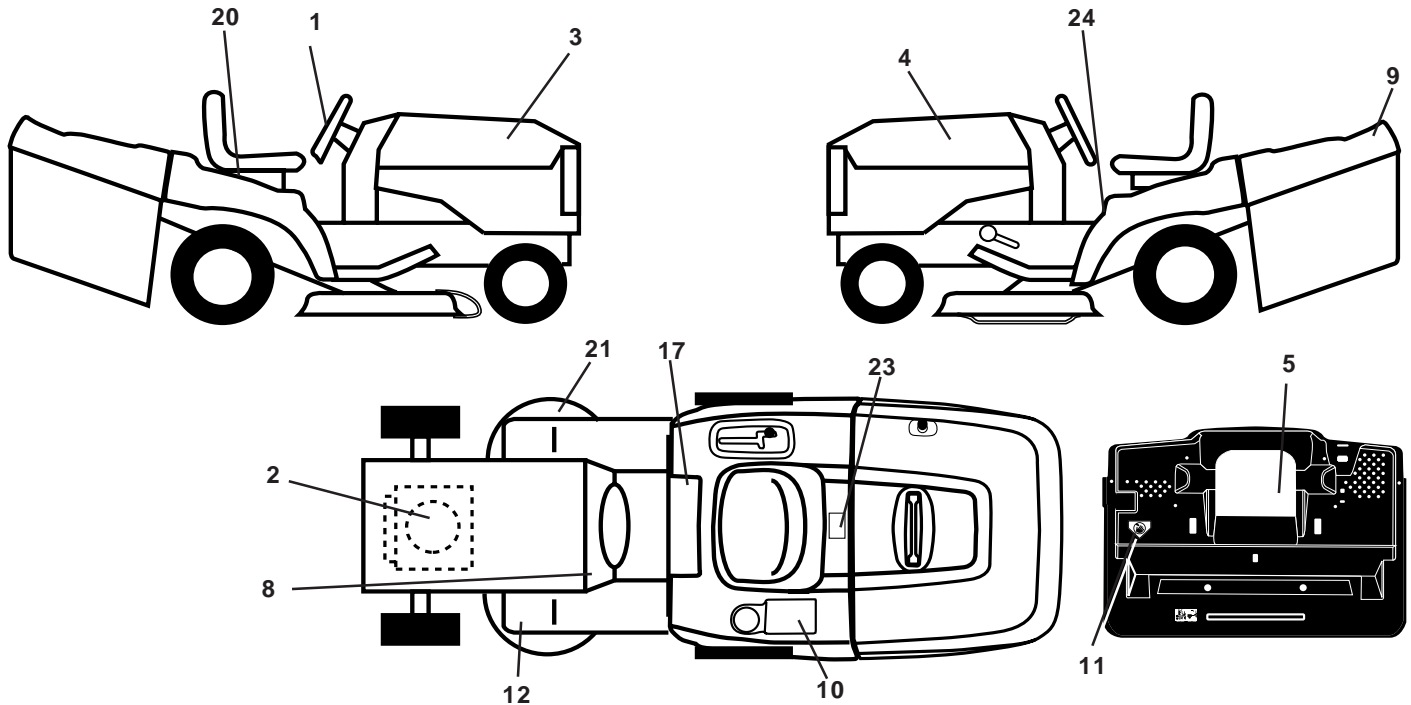

REPAIR PARTS

TRACTOR - - MODEL NO. CTH130 (954140100A), PRODUCT NO. 954 14 01-00
DECALS

KEY NO.	PART NO.	DESCRIPTION
1	532170564	Decal Steering Wheel
2	532166102	Decal Hp Engine
3	532170561	Decal Hood Rh
4	532170562	Decal Hood Lh
5	532170563	Decal Mower Warn Keep Hand Away
8	532171458	Decal Dash
9	532150617	Decal Fender Logo
10	532145005	Decal Bat Dan/Poi
11	532107339	Decal Mower Cut Finger

KEY NO.	PART NO.	DESCRIPTION
12	532101892	Decal Brake/Clutch E/Fr
17	532156993	Decal Saddle Oper Inst Hydro E/F
20	532166960	Decal Bypass Fender CRD
21	532166286	Decal Deck Sch 92 CRD
23	532168952	Decal Bagger/Discharge CRD
24	532157140	Decal Fender Danger E/F Lt
—	532138311	Decal Lift Handle
—	532171237	Pad Footrest
—	532170957	Manual Owners (English)
—	532170958	Manual Owners (French)