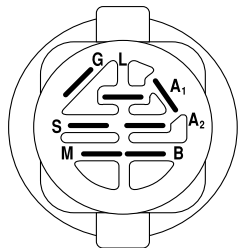

## SCHEMATIC

**IGNITION SWITCH**

POSITION	CIRCUIT	"MAKE"
OFF	M+G+A1	NONE
RUN/LIGHT	B+A1	A2+L
RUN	B+A1	NONE
START	B + S + A1	NONE

**RELAY**

PTO SWITCH	
POSITION	CIRCUIT
OFF	C + G, B + H
ON	C + F, B + E, A + D