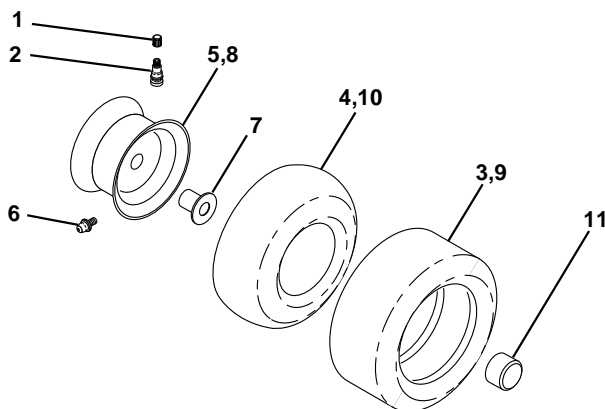

**NOTE:** All component dimensions given in U.S. inches  
1 inch = 25.4 mm

# REPAIR PARTS

TRACTOR - - MODEL NO. CTH130 (954140100A), PRODUCT NO. 954 14 01-00  
DECALS

KEY NO.	PART NO.	DESCRIPTION
1	532170564	Decal Steering Wheel
2	532166102	Decal Hp Engine
3	532170561	Decal Hood Rh
4	532170562	Decal Hood Lh
5	532170563	Decal Mower Warn Keep Hand Away
8	532171458	Decal Dash
9	532150617	Decal Fender Logo
10	532145005	Decal Bat Dan/Poi
11	532107339	Decal Mower Cut Finger

## WHEELS & TIRES

KEY NO.	PART NO.	DESCRIPTION
1	532059192	Cap Value Tire
2	532065139	Stem Value
3	532106222	Tire F Ts 15 X 6 0 - 6 Service
4	532059904	Tube Inner Front #35060
5	532138336	Rim Asm 6"front White Service
6	532124957	Fitting Grease
7	532124959	Bearing Flange
8	532138337	Rim Asm 8"rear White Service
9	532138468	Tire R Ts 20 x 8-8 Service
10	532124926	Tube Rear 9 5 X 8 Service
11	532104757	Cap Axle Blk 1 50 X 1 00
--	532144334	Sealant, Tire (10 oz. tube)