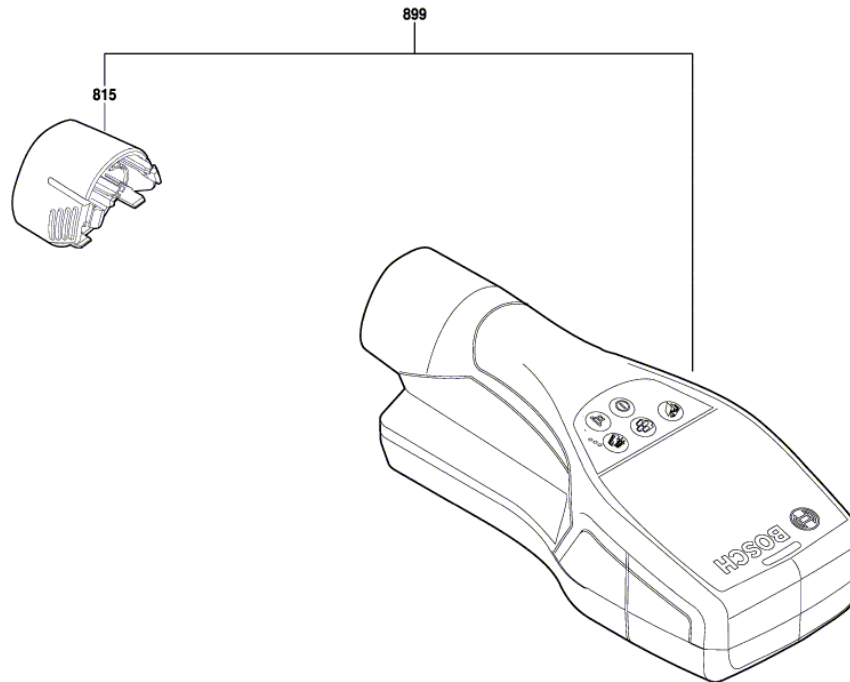

Spare parts list

Item	Part Number	Description	Illustration
815	2 609 199 769	Battery Cover	1
899	0 601 081 310	Univ Detection Device	1

Illustration - Type - E

3 601 K81 310
Issue | 14-08-13
Stand | **Fig./Abb. 1**