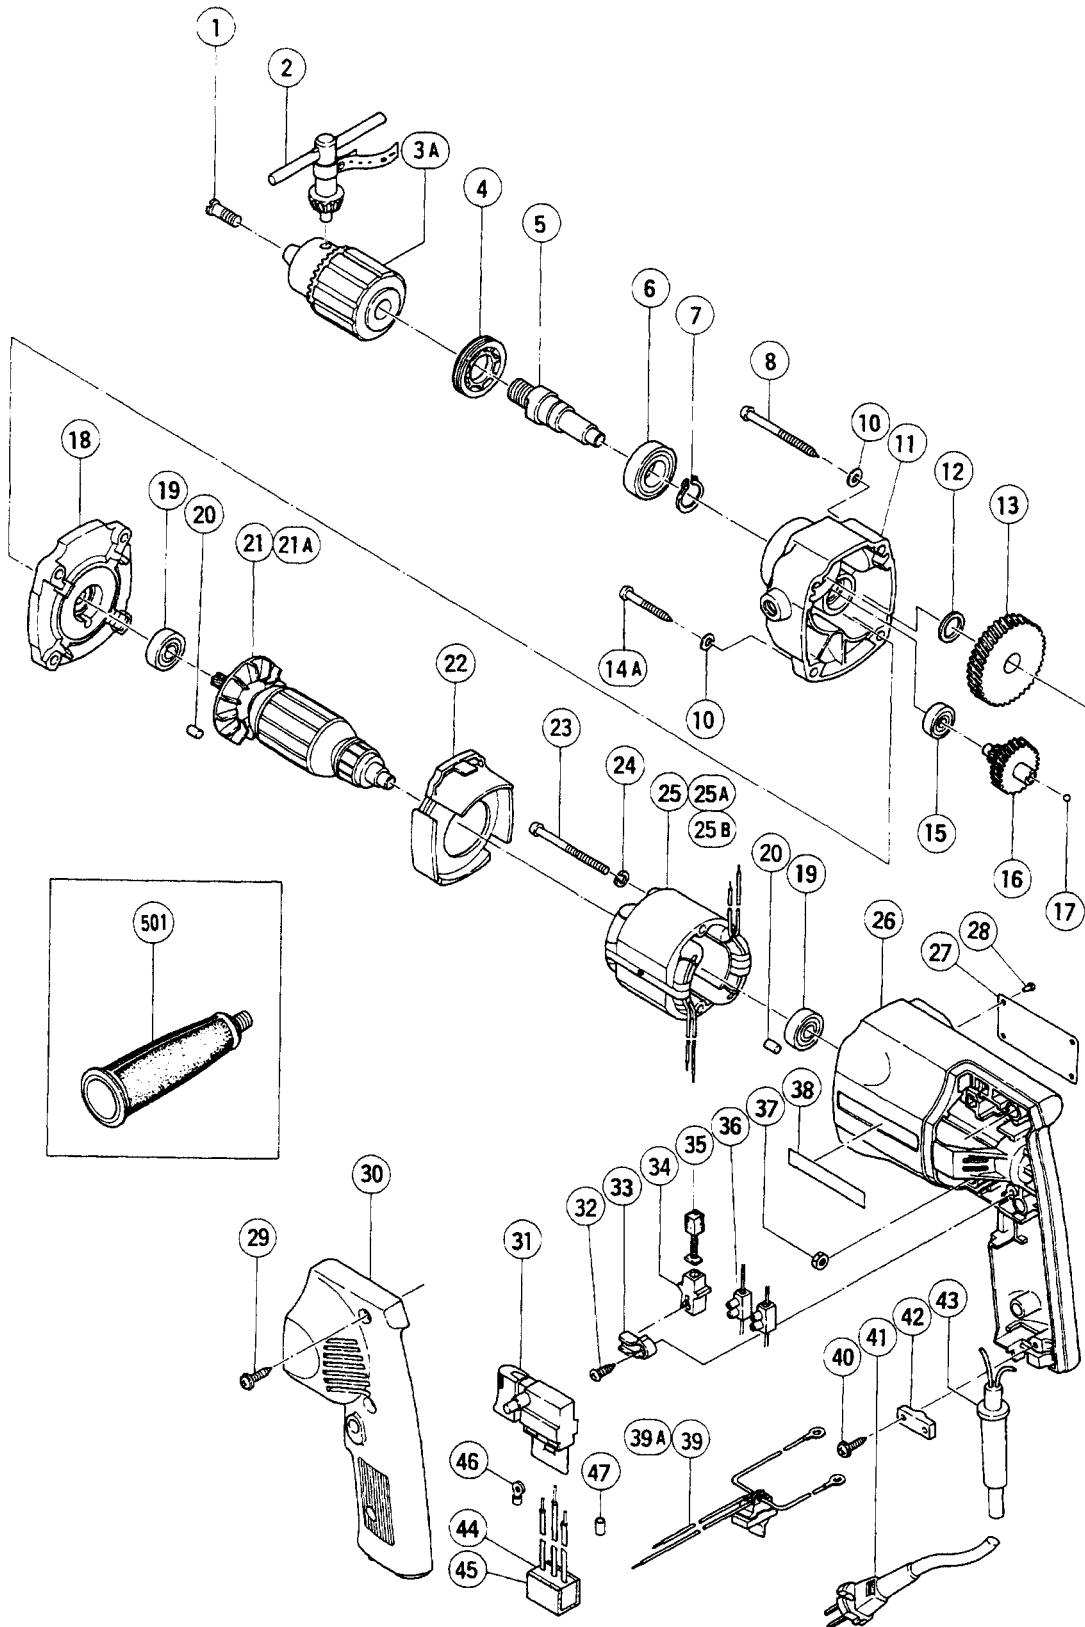

ELECTRIC TOOL PARTS LIST

■ DRILL

Model D 13V

1997·3·10

(E5)

PARTS

D 13V

ITEM NO.	CODE NO.	DESCRIPTION	NO. USED	REMARKS	
1	981-122	SPECIAL SCREW M6X22	1		
2	930-515	CHUCK WRENCH 10G	1		
3A	950-275	DRILL CHUCK 13VLR	1	INCLUD.1,2	
4	930-214	BEARING CAP	1		
5	983-453	SPINDLE	1		
6	600-2VV	BALL BEARING 6002VVCMP2S	1		
7	939-544	RETAINING RING FOR D15 SHAFT (10 PCS.)	1		
8	956-669	TAPPING SCREW D5X55	2		
10	949-424	WASHER M5 (10 PCS.)	4		
11	983-441	GEAR COVER	1		
12	930-334	WASHER	1		
13	983-448	FINAL GEAR	1		
14A	971-303	TAPPING SCREW D5X40	2		
15	626-VVM	BALL BEARING 626VVMC2ERPS2S	1		
16	983-442	SECOND PINION	1		
17	959-155	STEEL BALL D3.97 (10 PCS.)	1		
18	983-440	INNER COVER	1		
19	608-VVM	BALL BEARING 608VVMC2EPS2L	2		
20	931-701	BEARING LOCK	2		
*	21	983-443E	ARMATURE 220V - 230V	1	
*	21A	983-443U	ARMATURE ASS'Y 110V - 115V	1	INCLUD.19 FOR USA,CAN,TPE
	22	971-642	FAN GUIDE	1	
	23	949-278	MACHINE SCREW M4X55 (10 PCS.)	2	
	24	949-453	SPRING WASHER M4 (10 PCS.)	2	
*	25A	983-449C	STATOR 110V - 115V	1	FOR USA,CAN,TPE
*	25	981-101E	STATOR 220V - 230V	1	
*	25A	985-313M	STATOR 220V - 230V	1	FOR AUT
*	25B	985-313J	STATOR 220V - 230V	1	FOR FRG,BEL,HOL,SWE,NZL
*	26	983-445	HOUSING	1	
*	26	981-110	HOUSING	1	FOR SYR,INA,FRG,HOL,SWE,AUT,NZL
	27		NAME PLATE	1	
	28	932-642	RIVET D2.5X2.8	4	
	29	982-095	TAPPING SCREW (W/WASHER) D4X20	3	
*	30	983-446	HANDLE COVER	1	
*	30	981-112	HANDLE COVER	1	FOR SYR,INA,FRG,HOL,SWE,AUT,NZL
*	31	958-342	SWITCH (2P INSERT TYPE) W/LOCK	1	
*	31	982-559Z	SWITCH 220V - 240V (2P PILLAR TYPE)	1	FOR FRG,HOL,SWE,AUT,NZL
*	31	950-991Z	SWITCH (2P PILLAR TYPE) W/LOCK	1	FOR SYR,INA
	32	954-004	TAPPING SCREW D4X16	2	
	33	971-655	HOLDER PIECE	2	
*	34	930-483	BRUSH HOLDER	2	
*	34	955-203	BRUSH HOLDER	2	FOR SYR,INA,FRG,HOL,SWE,AUT,NZL
*	35	999-041	CARBON BRUSH (1 PAIR)	1	
*	35	999-080	CARBON BRUSH (AUTO STOP TYPE) (1 PAIR)	1	FOR USA,CAN
	36	982-805Z	PILLAR TERMINAL (B)	2	
	37	949-554	NUT M4 (10 PCS.)	2	
	38	957-561	HITACHI LABEL	1	
*	39	983-452	REVERSING SWITCH	1	
*	39	981-108	REVERSING SWITCH	1	FOR SYR,INA
*	39	983-447Z	REVERSING SWITCH	1	FOR USA,CAN
*	39A	985-317	REVERSING SWITCH	1	FOR EUROPE,NZL