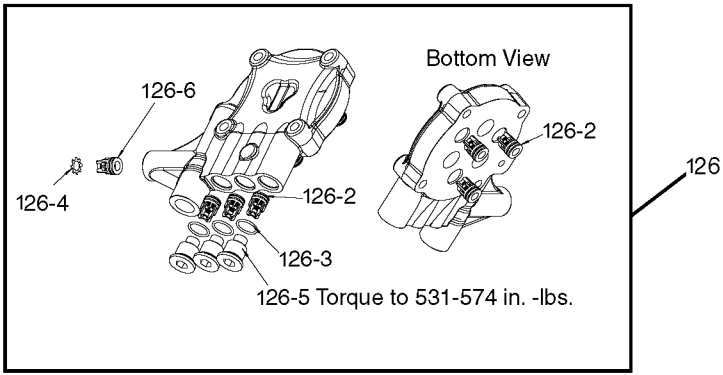

D29433 Valve Kit

D29434 Piston Kit

D29435 Oil Seal Kit

D29436 Water Seal Kit

AR-2799 O-Ring Kit

D29437 Unloader Valve Kit

18246 Water Seal Kit

contains Key#'s 19 (qty 1), 23 (qty 3), and 25 (qty 3)

Parts List for D2400H Type 0

Item Number	Part Number	Description	Qty Required
1	AR-1981780	KNOB	1
2	AR-1980300	NUT	1
3	AR-1540560	GRUB	1
4	AR-1980640	INSERT HANDLE	1
5	AR-1080070	PIN	1
6	AR-1980220	SPRING PLATE	1
7	AR-1271070	SPRING	1
8	AR-1080041	PISTON UPPER	1
11	AR-1980210	GUIDE PISTON	1
17	AR-1271160	PISTON LOWER	1
18	AR-1980200	SEAT VALVE 1	1
20	AR-880581	PLUG	1
23	AR-1980310	SCREW	1
24	AR-650530	WASHER	1
26	AR-1260160	VALVE CAP	1
28	AR-1269050	VALVE COMPLETE	1
29	D29430	HOSE BARB AR-1982520	1
31	AR-1250280	BALL	1
32	AR-1560520	SPRING	1
34	AR-1540170	JET	1
35	AR-1080091	SPRING	1
38	D29431	DETERGENT INJECTOR	1
42	AR-1981570	PISTON GUIDE	1
49	AR-740290	O-RING	1
50	AR-1980380	PLUG	1
51	AR-1989600	PLUG	1
52	AR-1980290	PLUG	1

Parts List for D2400H Type 0

Item Number	Part Number	Description	Qty Required
126	000000-00	No Longer Available	1
126	000000-00	No Longer Available	1
126	16360	O-RING VALVE PLUG	1
126	000000-00	No Longer Available	1
126	D21141	PLUG VALVE	1
126	000000-00	No Longer Available	1
127	000000-00	No Longer Available	1
128	000000-00	No Longer Available	4
129	16913	CAP OIL VENT	1
131	D29067	INJECTOR QC CHEMICAL	1
141	000000-00	No Longer Available	1
501	D29105	PUMP	1
502	17658	VALVE THERMAL RELIEF	1
503	D29067	INJECTOR QC CHEMICAL	1
504	000000-00	No Longer Available	1
505	P448	KEY	1
506	D23215	OIL SAE 10W-30 SJ 32	1
508	D22268	ISOLATOR RECESSED RU	1
510	N003522	WHEEL	2
511	F464	PAL NUT	2
512	D21436	SCREW .250-20X.750 U	2
513	D21437	NUT.250-20 FLANGEHEA	2
514	16471	KNOB .313-18 NUT	2
515	D23196	BOLT .313-18X2.00 UN	2
516	18297	BOLT .313-18X1.75 FL	4
517	16087	NUT .313-18 UNC FLAN	4
519	D22693	HOSE 5/16X25 3600PS	1