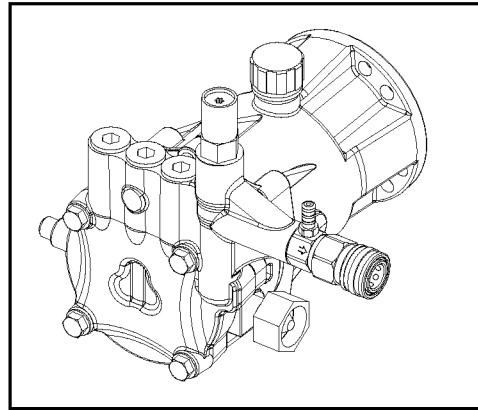

D29433 Valve Kit

D29434 Piston Kit

D29435 Oil Seal Kit

D29436 Water Seal Kit

AR-2799 O-Ring Kit

D29437 Unloader Valve Kit

18246 Water Seal Kit

contains Key#'s 19 (qty 1), 23 (qty 3), and 25 (qty 3)

17323 Valve Kit

contains Key#s 26-2(qty 6), 26-4 (qty 1), and 26-6 (qty 1)

18301 Oil Seal Kit

contains Key #s 1 (qty 1), 4 (qty 1), 20 (qty 3)

17324 Bearing Kit

contains Key #'s 5 (qty 1), 41 (qty 3), 7 (qty 2), and 10 (qty 1)

Parts List for D2400H Type 0

Item Number	Part Number	Description	Qty Required
1	AR-1981780	KNOB	1
2	AR-1980300	NUT	1
3	AR-1540560	GRUB	1
4	AR-1980640	INSERT HANDLE	1
5	AR-1080070	PIN	1
6	AR-1980220	SPRING PLATE	1
7	AR-1271070	SPRING	1
8	AR-1080041	PISTON UPPER	1
11	AR-1980210	GUIDE PISTON	1
17	AR-1271160	PISTON LOWER	1
18	AR-1980200	SEAT VALVE 1	1
20	AR-880581	PLUG	1
23	AR-1980310	SCREW	1
24	AR-650530	WASHER	1
26	AR-1260160	VALVE CAP	1
28	AR-1269050	VALVE COMPLETE	1
29	D29430	HOSE BARB AR-1982520	1
31	AR-1250280	BALL	1
32	AR-1560520	SPRING	1
34	AR-1540170	JET	1
35	AR-1080091	SPRING	1
38	D29431	DETERGENT INJECTOR	1
42	AR-1981570	PISTON GUIDE	1
49	AR-740290	O-RING	1
50	AR-1980380	PLUG	1
51	AR-1989600	PLUG	1
52	AR-1980290	PLUG	1