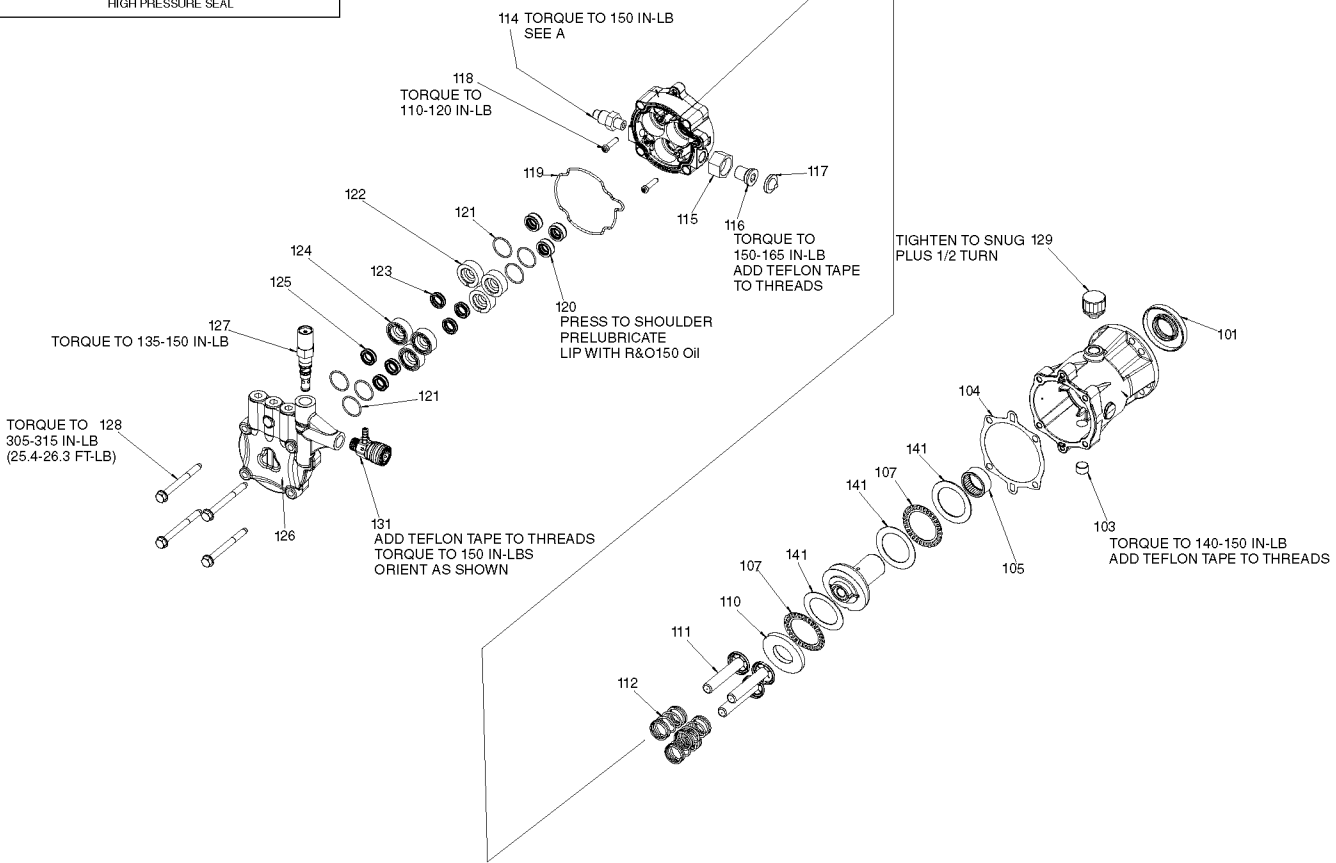

D29433 Valve Kit

D29434 Piston Kit

D29435 Oil Seal Kit

D29436 Water Seal Kit

AR-2799 O-Ring Kit

D29437 Unloader Valve Kit

18246 Water Seal Kit

contains Key#'s 19 (qty 1), 23 (qty 3), and 25 (qty 3)

Parts List for D2400H Type 0

Item Number	Part Number	Description	Qty Required
1	AR-1981780	KNOB	1
2	AR-1980300	NUT	1
3	AR-1540560	GRUB	1
4	AR-1980640	INSERT HANDLE	1
5	AR-1080070	PIN	1
6	AR-1980220	SPRING PLATE	1
7	AR-1271070	SPRING	1
8	AR-1080041	PISTON UPPER	1
11	AR-1980210	GUIDE PISTON	1
17	AR-1271160	PISTON LOWER	1
18	AR-1980200	SEAT VALVE 1	1
20	AR-880581	PLUG	1
23	AR-1980310	SCREW	1
24	AR-650530	WASHER	1
26	AR-1260160	VALVE CAP	1
28	AR-1269050	VALVE COMPLETE	1
29	D29430	HOSE BARB AR-1982520	1
31	AR-1250280	BALL	1
32	AR-1560520	SPRING	1
34	AR-1540170	JET	1
35	AR-1080091	SPRING	1
38	D29431	DETERGENT INJECTOR	1
42	AR-1981570	PISTON GUIDE	1
49	AR-740290	O-RING	1
50	AR-1980380	PLUG	1
51	AR-1989600	PLUG	1
52	AR-1980290	PLUG	1

Parts List for D2400H Type 0

Item Number	Part Number	Description	Qty Required
520	A19985	SOCKET QUIK CONNECT	1
521	D22693	HOSE 5/16X25 3600PS	1
522	F039	PLUG QUICK CONNECT F	1
523	A06118	LANCE EXT	1
524	5140095-05	GUN	1
525	H140	HOSE ASSY CHEMICAL	1
527	NCT001	TOOL NOZZLE CLEANING	1
528	16797	WRENCH ALLEN 2MM	1
529	18072	GROMMET RUBBER QC	1
530	D25573	KIT NOZZLE 3.25 QC 0	1
531	D29664	ASSY SURFACE GUIDE	1
550	16829	ADAPTER 1/2	1
551	000000-00	No Longer Available	1
856	000000-00	No Longer Available	1
856	000000-00	No Longer Available	1
856	18245	KIT OIL SEAL	1