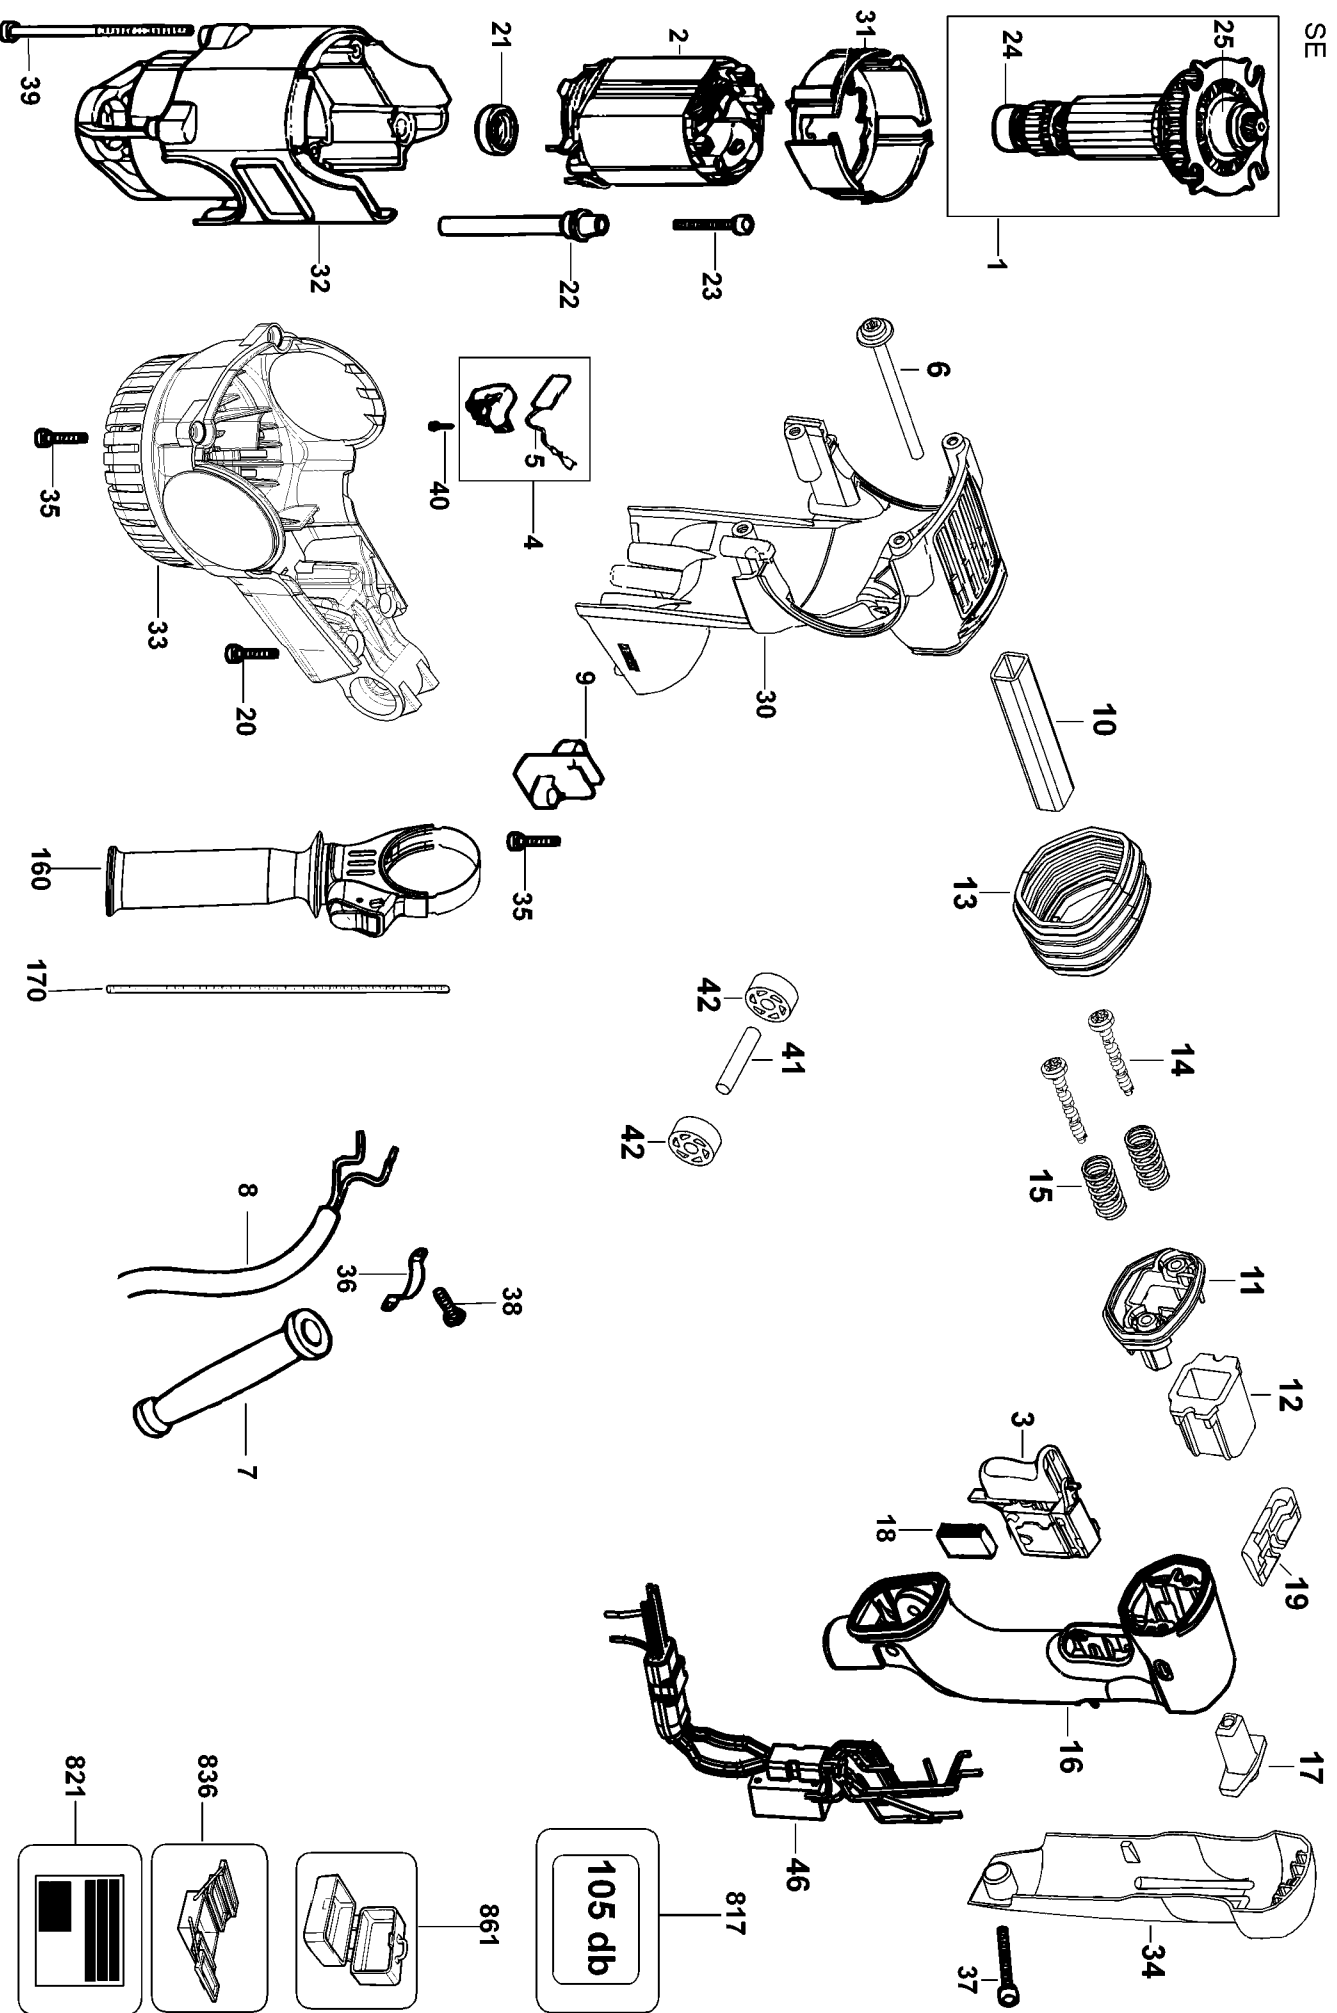

SE

Parts List for D25323K Type 2

Item Number	Part Number	Description	Qty Required
1	N182449	ARMATURE	1
2	496247-00	FIELD	1
3	1006749-01	SWITCH	1
4	577805-04	BRUSH HOLDER	2
5	584429-01	BRUSH KIT	1
6	324119-04	SCREW	1
7	584090-00	CORD PROTECTOR	1
8	330076-20	CORD SET	1
9	578222-00	PLUG	1
10	1006430-00	GUIDE	1
11	1007508-00	HOLDER,BEARING	1
12	1007502-00	GUIDE BUSHING	1
13	1006418-00	BELLOWS	1
14	330065-13	SCREW	2
15	1006421-00	SPRING	2
16	N395636	HANDLE KIT	1
17	1007503-00	STOP NUT	1
18	930026-01	BUMPER	1
19	1006423-00	LEVER	1
20	N066799-00	SCREW	2
21	870052	BEARING COVER	1
22	579720-00	BUSH	1
23	326519-03	SCREW	2
24	330003-19	BEARING,BALL	1
25	330003-64	BALL BEARING	1
30	1006414-00	HOUSING	1
31	581808-00	BAFFLE, FAN	1

Parts List for D25323K Type 2

Item Number	Part Number	Description	Qty Required
32	577993-00	FIELD CASE	1
33	N039637	END CAP ASSY	1
34	N395636	HANDLE KIT	1
35	330065-08	SCREW	4
36	821070	CORD CLAMP	1
37	330065-08	SCREW	1
38	330065-06	SCREW	2
39	330065-26	SCREW	4
40	330065-25	SCREW	2
41	1006419-00	AXLE	1
42	1006429-00	DAMPER	2
45	577791-00	O-RING	1
46	N031247	LEAD WIRE ASSY	1
50	N182446	INTERSHAFT ASSY.	1
52	578271-00	PLATE	1
53	579564-00	HOLDER	1
54	1006437-00	SELECTOR	1
55	584638-00	O-RING	1
56	1006434-00	KNOB	1
57	324007-15	SCREW	1
58	1006435-00	TRIGGER	1
59	1008957-00	SPRING	2
60	582865-00	FILTER	2
62	583981-00	SCREW	3
70	N031252	GEARCASE ASSY	1
71	330003-81	BEARING	1
72	578229-00	SEAL	1

Parts List for D25323K Type 2

Item Number	Part Number	Description	Qty Required
132	871690	SPRING	1
133	578387-00	WASHER	1
134	583890-00	BALL	1
135	N038727	TUBE	1
136	323489-00	CAP	1
160	1008956-00	SIDE HANDLE ASY	1
170	495699-00	DEPTH STOP	1
800	870889-02	GREASE	1
801	487130-04	GREASE	1
817	496620-00	LABEL	1
821	N179332	NAME PLATE	1
836	559638-99	SERVICE TOOL	1
846	N031540	SERVICE KIT	1
861	578005-04	KIT BOX	1