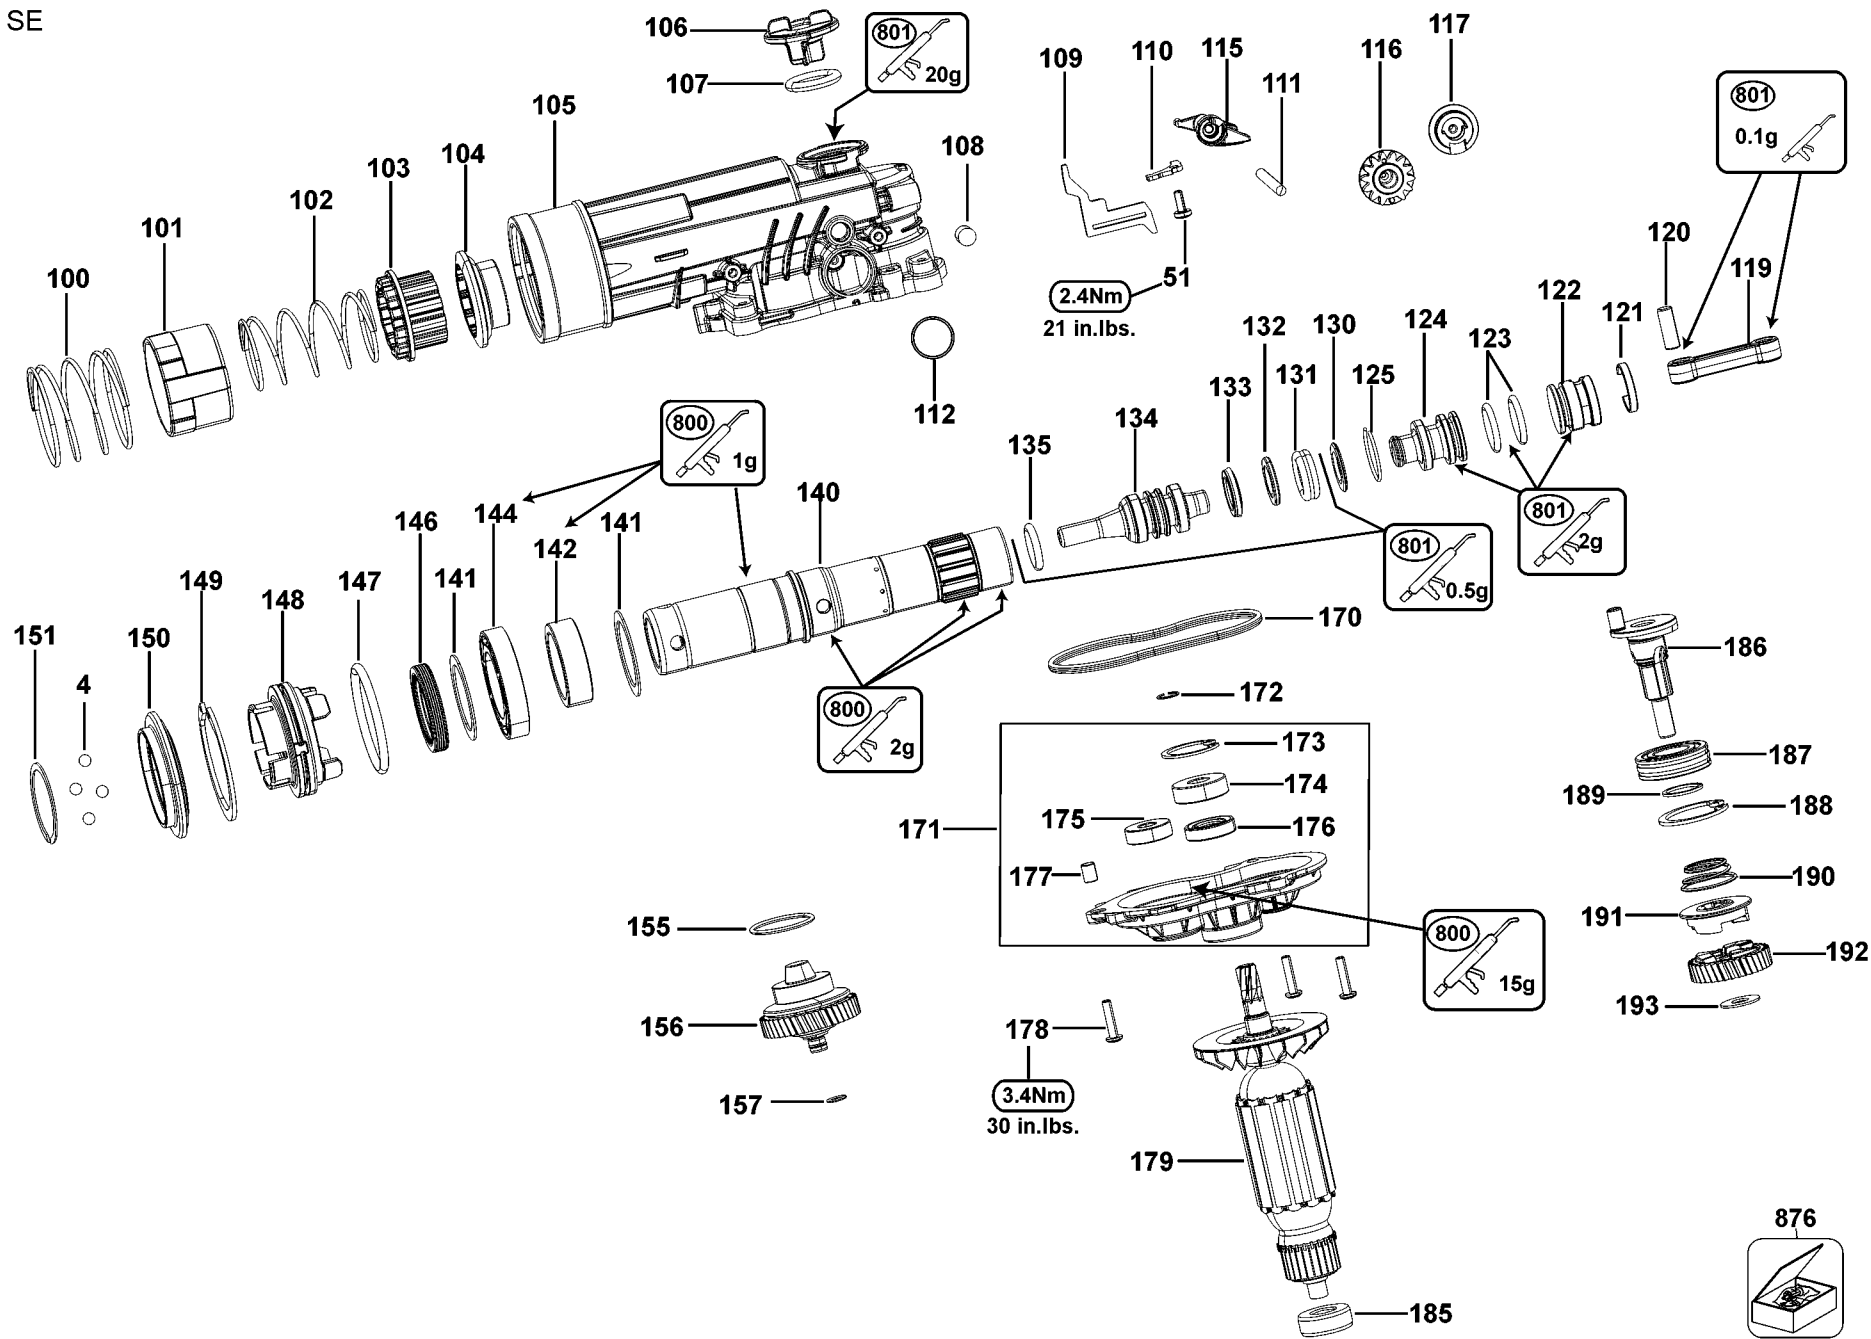

## Parts List for D25415K Type 1

Item Number	Part Number	Description	Qty Required
1	323489-00	CAP	1
2	579212-00	RING	1
3	N038727	TUBE	1
4	583890-00	BALL	5
5	578387-00	WASHER	1
6	871690	SPRING	1
7	N379398	TOOL HOLDER ASSY	1
8	N106154	COVER	1
9	324006-14	SCREW	3
10	N106172-02	COVER	1
15	N106173-02	COVER	1
16	N150304	KNOB	1
17	1008957-00	SPRING	2
18	N379400	HANDLE SET	1
19	330065-08	SCREW	27
20	N106188	COMPRESSION SPRING	1
22	N152623	STOP	1
23	N192178	RELEASE BUTTON	1
24	N106221-00	BELLOWS	1
25	N186074	HOLDER	1
27	N379401	WIRE HARNESS	1
29	N274643	CONTROL MODULE	1
30	N145497	SWITCH	1
31	N106222	BELLOWS	1
32	N159443	AXIS	1
34	821070	CORD CLAMP	1
35	584090-00	CORD PROTECTOR	1

## Parts List for D25415K Type 1

Item Number	Part Number	Description	Qty Required
156	N379416	CLUTCH ASSEMBLY	1
157	323711-26	RING,O	1
170	N106217	GASKET	1
171	N379417	GEAR HOUSING	1
172	N148663	CLIP	1
173	N219512	RING	1
174	330003-96	BALL BEARING	1
175	330003-39	BEARING,BALL	1
176	327141-05	SEAL	1
177	327575-00	SLEEVE	1
178	324007-11	SCREW	10
179	N379419	ARMATURE ASSY.	1
185	N381533	BEARING & SEAL	1
186	N379421	CRANKSHAFT	1
187	323872-06	BEARING BALL	1
188	324821-04	CIRCLIP	1
189	N181846	CIRCLIP	1
190	N199272	SPRING	1
191	N106160	SLEEVE	1
192	N379422	GEAR	1
193	N106163	WASHER	1
200	N276149	SIDE HANDLE	1
201	798846-02	DEPTH STOP	1
800	870889-03	GREASE	1
801	487130-04	GREASE	3
821	N360941	RATING LABEL	1
831	N376895	LABEL	1