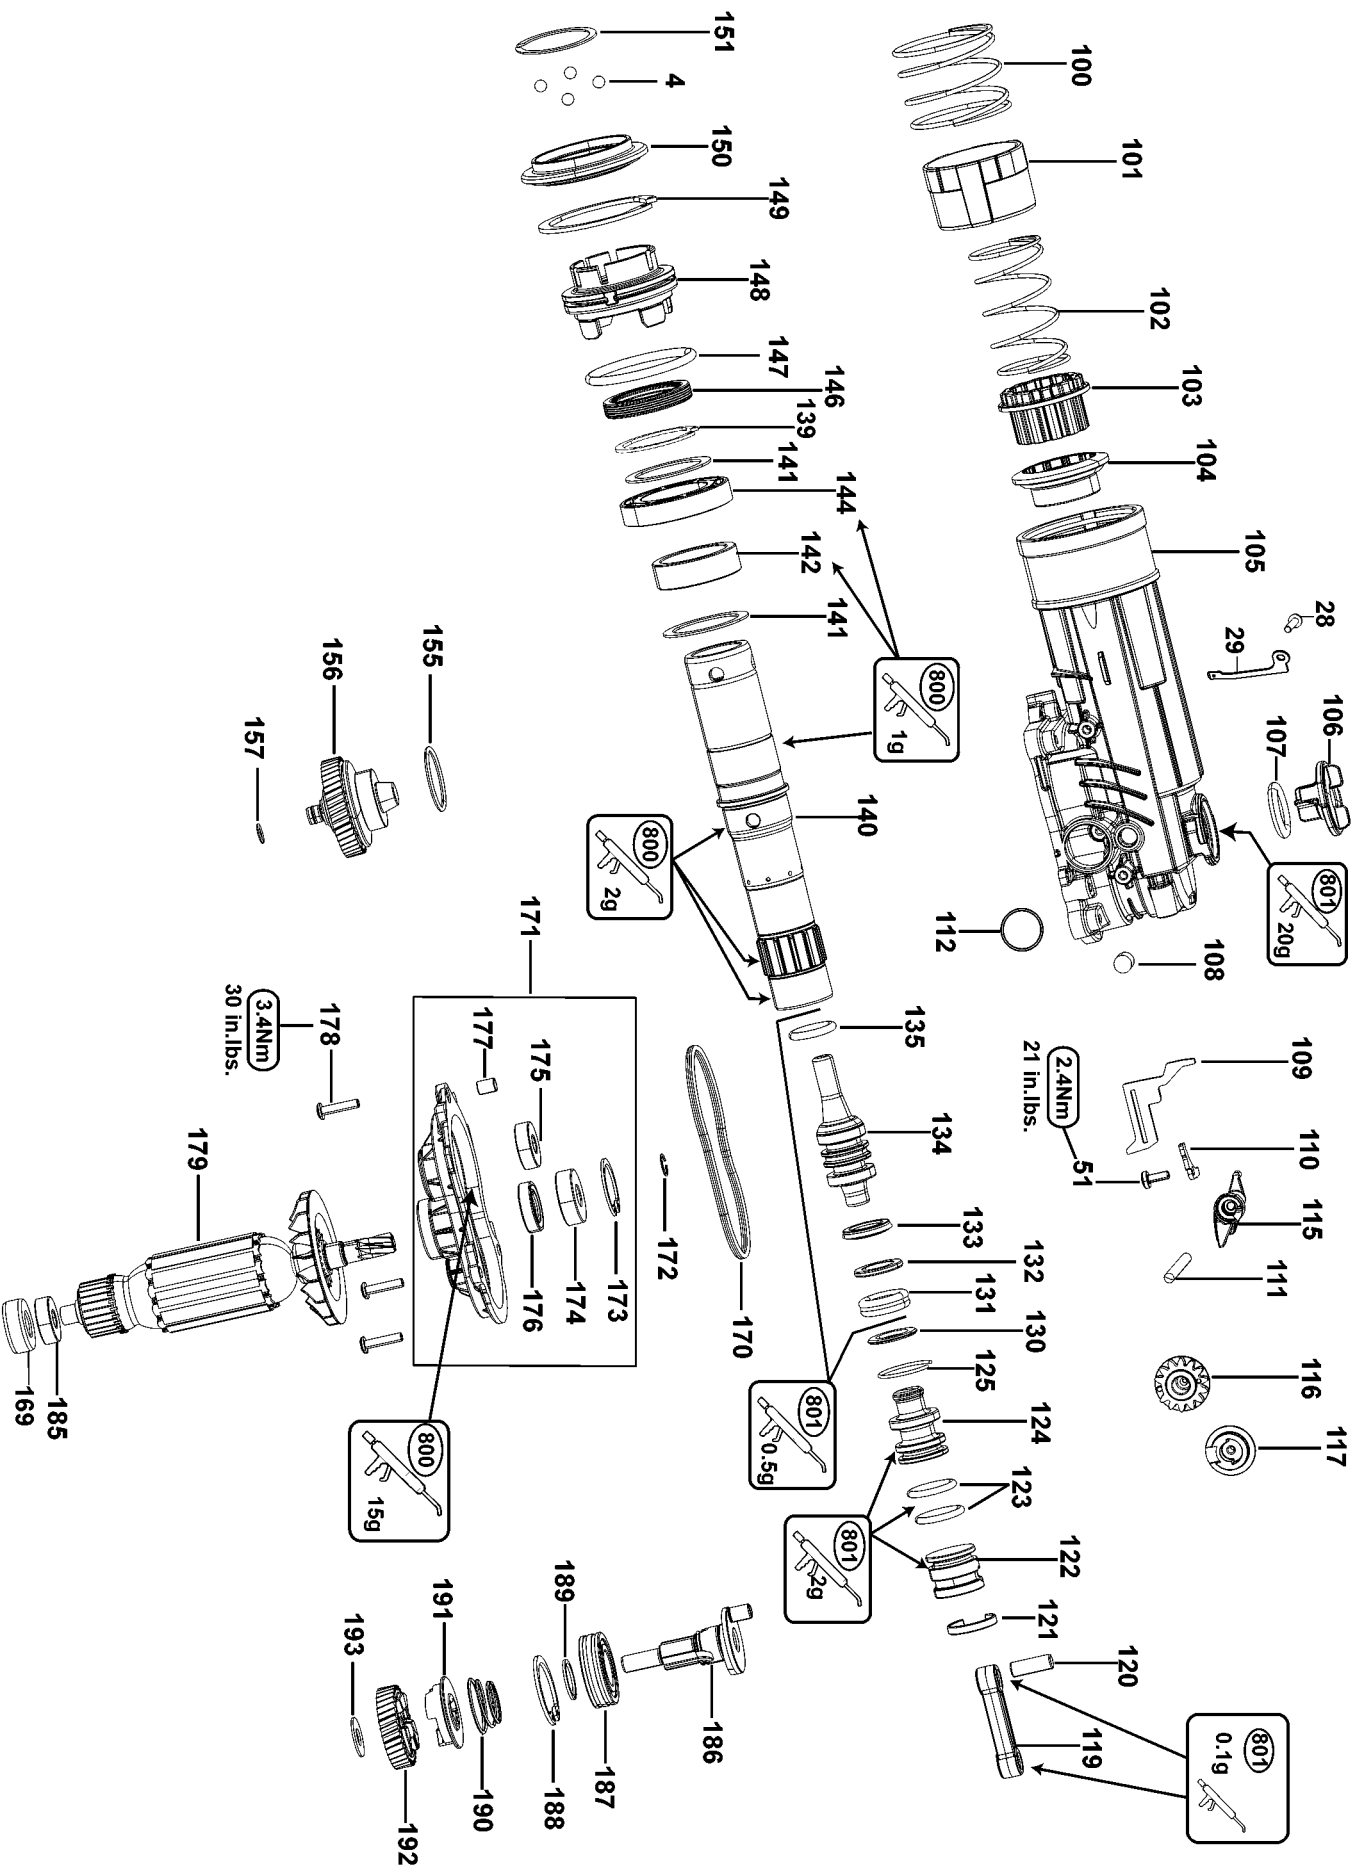

## Parts List for D25416K Type 1

Item Number	Part Number	Description	Qty Required
1	323489-00	CAP	1
2	579212-00	RING	1
3	N038727	TUBE	1
4	583890-00	BALL	5
5	578387-00	WASHER	1
6	N038938	SPRING	1
7	N091710	CIRCLIP	1
8	N106154	COVER	1
9	324006-14	SCREW	3
10	N106172-02	COVER	1
11	N275419	SLEEVE	1
12	N379503	SPINDLE	1
13	N016357	WASHER	1
15	N106173-02	COVER	1
16	N150304	KNOB	1
17	1008957-00	SPRING	2
18	N379400	HANDLE SET	1
19	330065-08	SCREW	19
20	N106188	COMPRESSION SPRING	1
22	N152623	STOP	1
23	N192178	RELEASE BUTTON	1
24	N106221-00	BELLOWS	1
25	N186074	HOLDER	1
26	N274643	CONTROL MODULE	1
27	N379402	WIRE HARNESS	1
28	N394065	SCREW	1
29	N389342	GROUND STRAP	1

## Parts List for D25416K Type 1

Item Number	Part Number	Description	Qty Required
106	N106179	CAP	1
107	N252839	O-RING	1
108	582865-00	FILTER	1
109	N147987	PLATE	1
110	N106187	LEVER	1
111	330041-44	ROLLER PIN	1
112	323711-05	O-RING	1
115	N149242	SELECTOR FORK	1
116	N149241	ECCENTRIC	1
117	N150303	GEAR	1
119	N106152	CONNECTING ROD	1
120	N123257	PIN	1
121	325905-01	PISTON RING	1
122	N379413	PISTON	1
123	N106150	O-RING	2
124	N407083	RAM	1
125	N106174	RING	1
130	N106147	WASHER	1
131	N179781	DAMPER	1
132	N122305	WASHER	1
133	N106146	SEAL	1
134	N379415	BEAT PIECE	1
135	N181843	O-RING	1
139	586762-00	CIRCLIP	1
140	N379504	SPINDLE	1
141	1005982-00	WASHER	2
142	N218372	DAMPER	1

## Parts List for D25416K Type 1

Item Number	Part Number	Description	Qty Required
191	N106160	SLEEVE	1
192	N379422	GEAR	1
193	N106163	WASHER	1
200	N276149	SIDE HANDLE	1
201	798846-02	DEPTH STOP	1
800	870889-03	GREASE	1
801	487130-04	GREASE	3
821	N395958	RATING LABEL	1
831	N376895	LABEL	1
861	N377020	KIT BOX	1