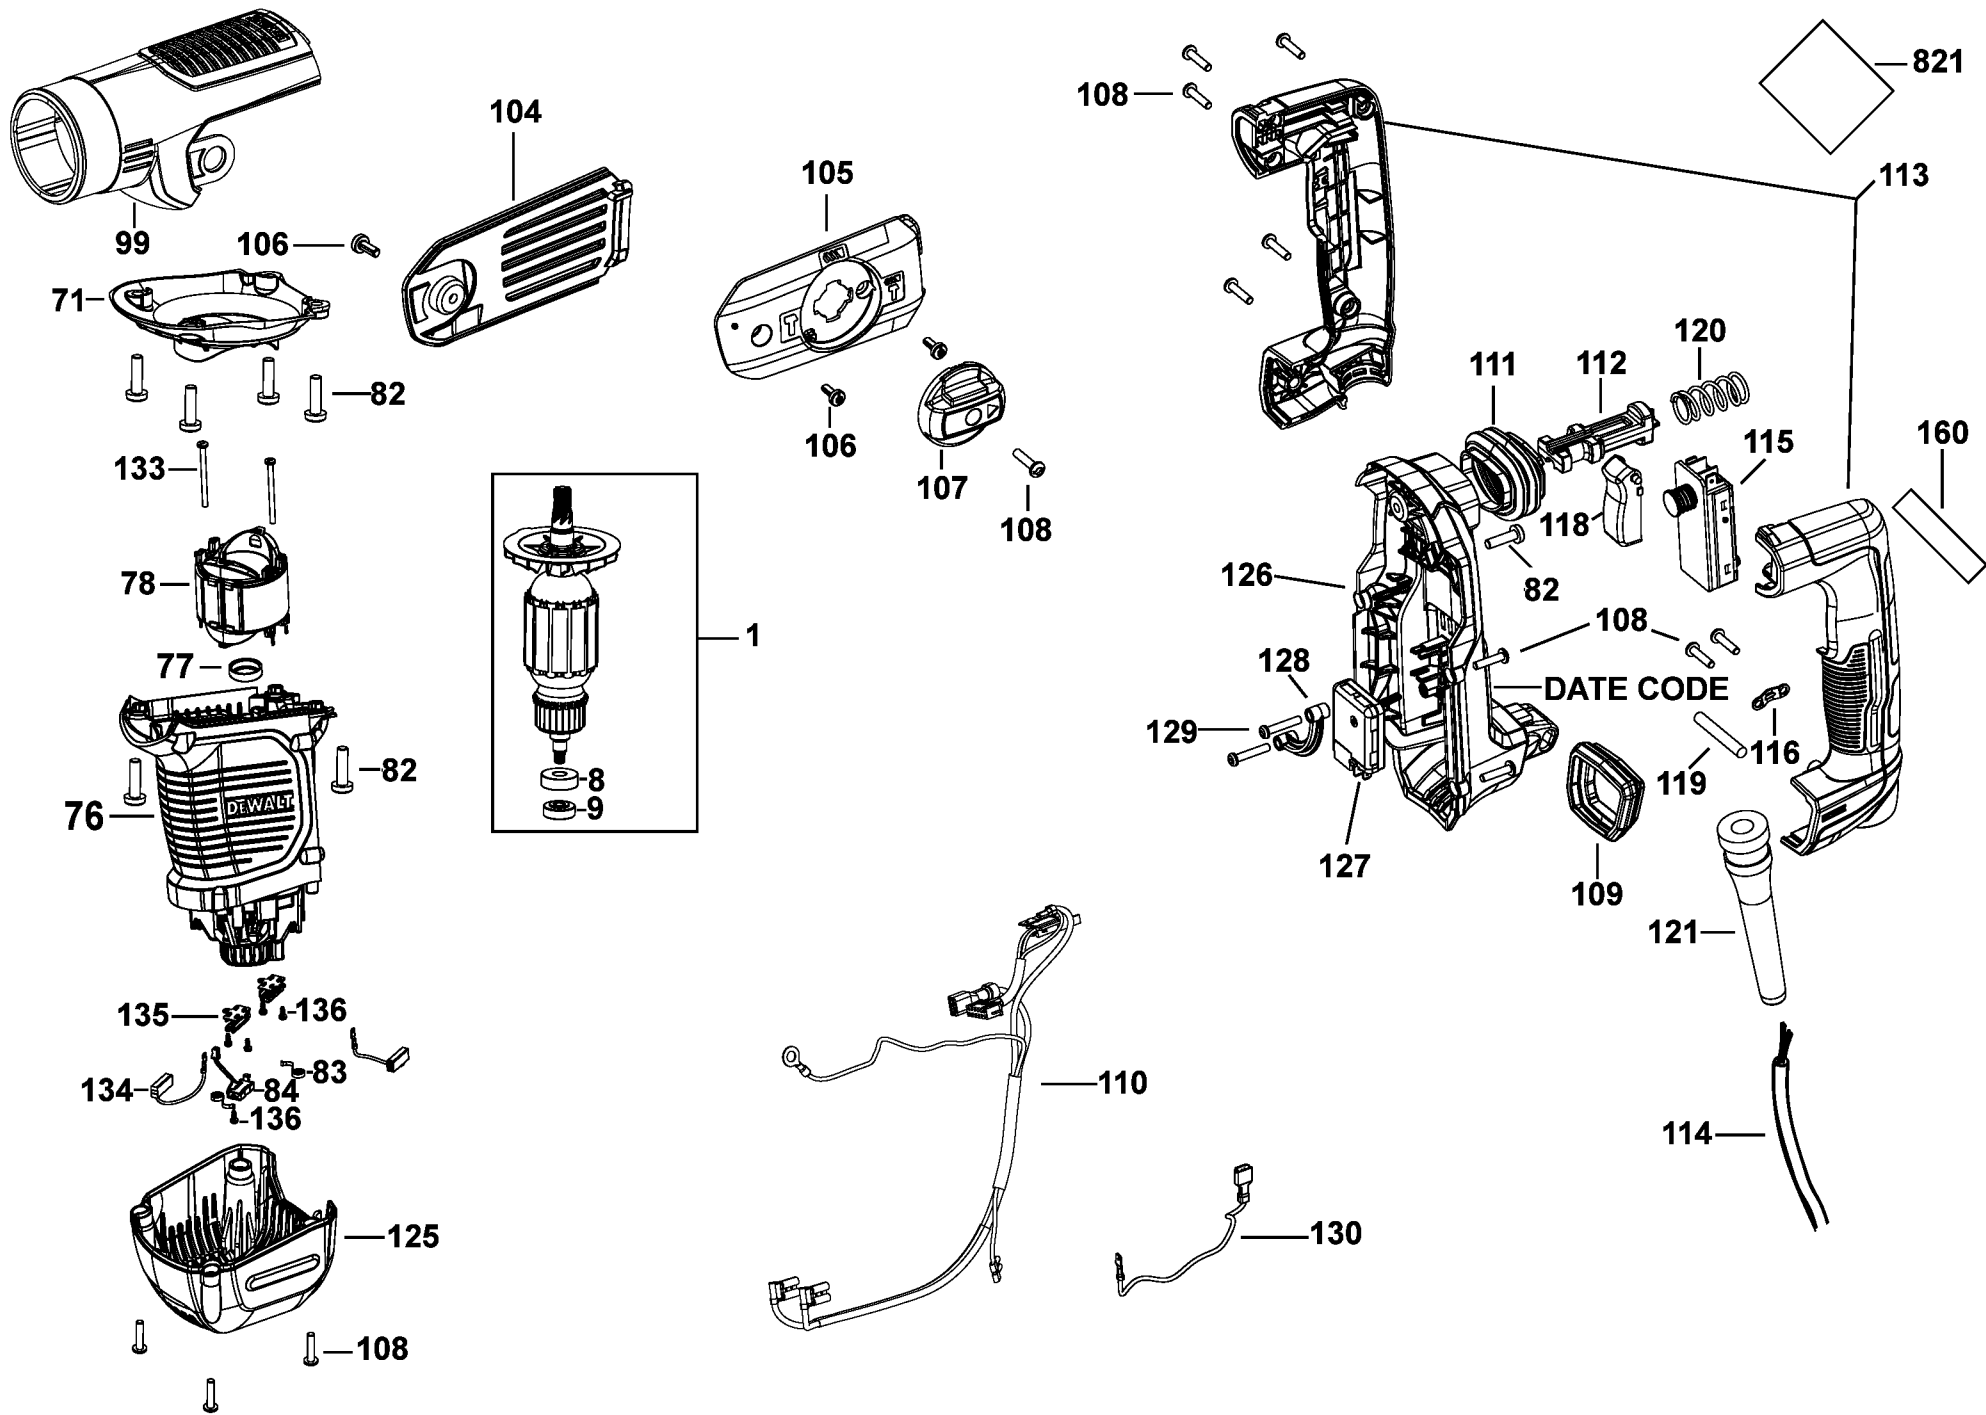

TO DATE CODE WK52 2017

FROM DATE CODE WK01 2018

Parts List for D25481K Type 1

Item Number	Part Number	Description	Qty Required
1	N491976	ARMATURE & BEARING	1
2	N491979	PISTON ASSEMBLY	1
8	330003-60	BEARING	1
9	N466979	MAGNET	1
11	327575-00	SLEEVE	1
12	330003-05	BEARING,BALL	2
13	N495599	SEAL	1
14	577745-01	BALL BEARING	1
15	488147-01	CIRCLIP	1
26	N446701	PISTON RING	1
27	N487314	O-RING	3
28	N491986	RAM	1
30	N571916	SPINDLE ASSEMBLY	1
30	N571895	SPINDLE KIT	1
31	N410350	O-RING	1
32	N431706	BUSH	1
33	N410349	O-RING	1
34	N431708	WASHER	1
35	N545367	SPACER	1
35	N440708	WASHER	2
36	N504457	DAMPER	1
36	N504216	DAMPER	1
37	N536109	BALL BEARING	1
37	N446368	BALL BEARING	1
38	N492498	BEAT PIECE	1
39	N244259	SEAL	1
41	N571895	SPINDLE KIT	1

Parts List for D25481K Type 1

Item Number	Part Number	Description	Qty Required
41	N422540	SPINDLE	1
42	N506088	HOUSING	1
44	N410187	BEVEL GEAR	1
45	N410188	SLEEVE	1
46	N433094	SLEEVE	1
47	N437808	SPRING	1
48	N437814	SPRING	1
49	N460603	SUPPORT	1
51	N432556	O-RING	1
52	N526257	SLEEVE	1
53	327141-00	SEAL,LIP	1
54	N432870	CIRCLIP	1
55	N439579	FRONT CAP	1
56	N492496	CRANKSHAFT	1
57	323711-26	RING,O	1
59	N432869	CIRCLIP	1
60	N199272	SPRING	1
61	N406228	SLEEVE	1
62	N450900	PIN	1
63	N422799	SELECTOR FORK	1
64	N553858	O-RING	1
65	N435997	ECCENTRIC	1
66	N422798	PLATE	1
67	N422797	PLATE	1
68	N445171	SCREW	4
70	N492837	CLUTCH ASSEMBLY	1
71	N435623	FAN BAFFLE	1