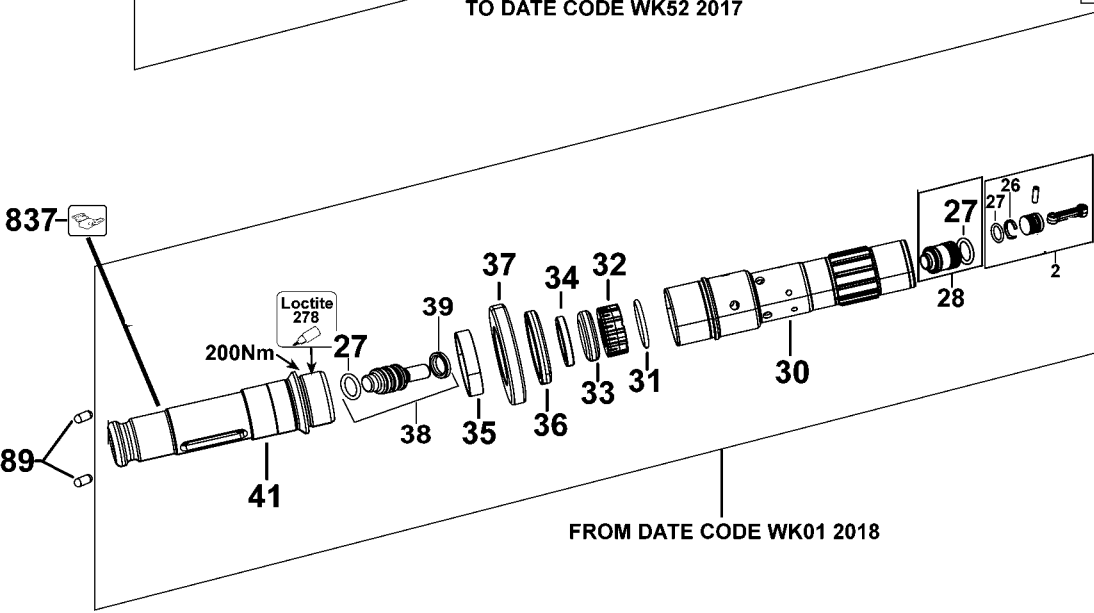

TO DATE CODE WK52 2017

FROM DATE CODE WK01 2018

Parts List for D25481K Type 1

Item Number	Part Number	Description	Qty Required
1	N491976	ARMATURE & BEARING	1
2	N491979	PISTON ASSEMBLY	1
8	330003-60	BEARING	1
9	N466979	MAGNET	1
11	327575-00	SLEEVE	1
12	330003-05	BEARING,BALL	2
13	N495599	SEAL	1
14	577745-01	BALL BEARING	1
15	488147-01	CIRCLIP	1
26	N446701	PISTON RING	1
27	N487314	O-RING	3
28	N491986	RAM	1
30	N571916	SPINDLE ASSEMBLY	1
30	N571895	SPINDLE KIT	1
31	N410350	O-RING	1
32	N431706	BUSH	1
33	N410349	O-RING	1
34	N431708	WASHER	1
35	N545367	SPACER	1
35	N440708	WASHER	2
36	N504457	DAMPER	1
36	N504216	DAMPER	1
37	N536109	BALL BEARING	1
37	N446368	BALL BEARING	1
38	N492498	BEAT PIECE	1
39	N244259	SEAL	1
41	N571895	SPINDLE KIT	1

Parts List for D25481K Type 1

Item Number	Part Number	Description	Qty Required
41	N422540	SPINDLE	1
42	N506088	HOUSING	1
44	N410187	BEVEL GEAR	1
45	N410188	SLEEVE	1
46	N433094	SLEEVE	1
47	N437808	SPRING	1
48	N437814	SPRING	1
49	N460603	SUPPORT	1
51	N432556	O-RING	1
52	N526257	SLEEVE	1
53	327141-00	SEAL,LIP	1
54	N432870	CIRCLIP	1
55	N439579	FRONT CAP	1
56	N492496	CRANKSHAFT	1
57	323711-26	RING,O	1
59	N432869	CIRCLIP	1
60	N199272	SPRING	1
61	N406228	SLEEVE	1
62	N450900	PIN	1
63	N422799	SELECTOR FORK	1
64	N553858	O-RING	1
65	N435997	ECCENTRIC	1
66	N422798	PLATE	1
67	N422797	PLATE	1
68	N445171	SCREW	4
70	N492837	CLUTCH ASSEMBLY	1
71	N435623	FAN BAFFLE	1