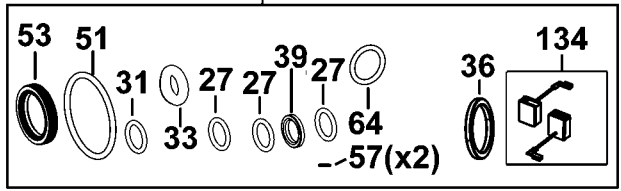

TO DATE CODE WK52 2017

FROM DATE CODE WK01 2018

Parts List for D25481K Type 1

Item Number	Part Number	Description	Qty Required
1	N491976	ARMATURE & BEARING	1
2	N491979	PISTON ASSEMBLY	1
8	330003-60	BEARING	1
9	N466979	MAGNET	1
11	327575-00	SLEEVE	1
12	330003-05	BEARING,BALL	2
13	N495599	SEAL	1
14	577745-01	BALL BEARING	1
15	488147-01	CIRCLIP	1
26	N446701	PISTON RING	1
27	N487314	O-RING	3
28	N491986	RAM	1
30	N571916	SPINDLE ASSEMBLY	1
30	N571895	SPINDLE KIT	1
31	N410350	O-RING	1
32	N431706	BUSH	1
33	N410349	O-RING	1
34	N431708	WASHER	1
35	N545367	SPACER	1
35	N440708	WASHER	2
36	N504457	DAMPER	1
36	N504216	DAMPER	1
37	N536109	BALL BEARING	1
37	N446368	BALL BEARING	1
38	N492498	BEAT PIECE	1
39	N244259	SEAL	1
41	N571895	SPINDLE KIT	1

Parts List for D25481K Type 1

Item Number	Part Number	Description	Qty Required
41	N422540	SPINDLE	1
42	N506088	HOUSING	1
44	N410187	BEVEL GEAR	1
45	N410188	SLEEVE	1
46	N433094	SLEEVE	1
47	N437808	SPRING	1
48	N437814	SPRING	1
49	N460603	SUPPORT	1
51	N432556	O-RING	1
52	N526257	SLEEVE	1
53	327141-00	SEAL,LIP	1
54	N432870	CIRCLIP	1
55	N439579	FRONT CAP	1
56	N492496	CRANKSHAFT	1
57	323711-26	RING,O	1
59	N432869	CIRCLIP	1
60	N199272	SPRING	1
61	N406228	SLEEVE	1
62	N450900	PIN	1
63	N422799	SELECTOR FORK	1
64	N553858	O-RING	1
65	N435997	ECCENTRIC	1
66	N422798	PLATE	1
67	N422797	PLATE	1
68	N445171	SCREW	4
70	N492837	CLUTCH ASSEMBLY	1
71	N435623	FAN BAFFLE	1