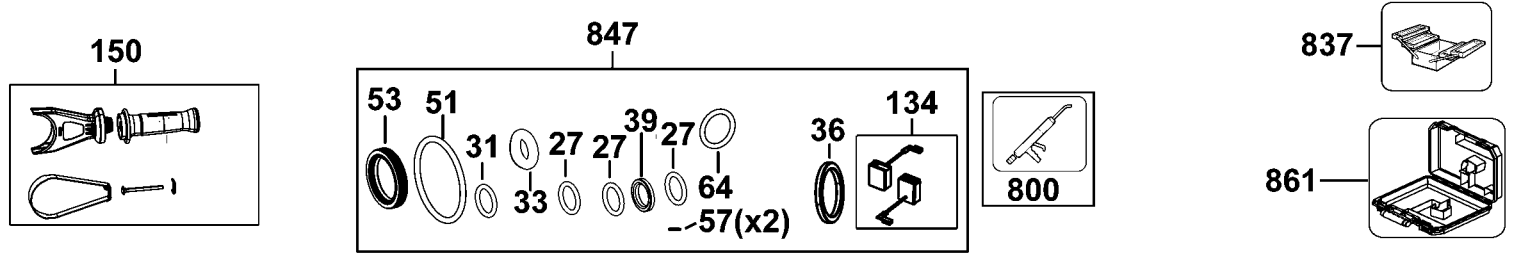

TO DATE CODE WK52 2017

FROM DATE CODE WK01 2018

Parts List for D25481K Type 1

Item Number	Part Number	Description	Qty Required
1	N491976	ARMATURE & BEARING	1
2	N491979	PISTON ASSEMBLY	1
8	330003-60	BEARING	1
9	N466979	MAGNET	1
11	327575-00	SLEEVE	1
12	330003-05	BEARING,BALL	2
13	N495599	SEAL	1
14	577745-01	BALL BEARING	1
15	488147-01	CIRCLIP	1
26	N446701	PISTON RING	1
27	N487314	O-RING	3
28	N491986	RAM	1
30	N571916	SPINDLE ASSEMBLY	1
30	N571895	SPINDLE KIT	1
31	N410350	O-RING	1
32	N431706	BUSH	1
33	N410349	O-RING	1
34	N431708	WASHER	1
35	N545367	SPACER	1
35	N440708	WASHER	2
36	N504457	DAMPER	1
36	N504216	DAMPER	1
37	N536109	BALL BEARING	1
37	N446368	BALL BEARING	1
38	N492498	BEAT PIECE	1
39	N244259	SEAL	1
41	N571895	SPINDLE KIT	1

Parts List for D25481K Type 1

Item Number	Part Number	Description	Qty Required
41	N422540	SPINDLE	1
42	N506088	HOUSING	1
44	N410187	BEVEL GEAR	1
45	N410188	SLEEVE	1
46	N433094	SLEEVE	1
47	N437808	SPRING	1
48	N437814	SPRING	1
49	N460603	SUPPORT	1
51	N432556	O-RING	1
52	N526257	SLEEVE	1
53	327141-00	SEAL,LIP	1
54	N432870	CIRCLIP	1
55	N439579	FRONT CAP	1
56	N492496	CRANKSHAFT	1
57	323711-26	RING,O	1
59	N432869	CIRCLIP	1
60	N199272	SPRING	1
61	N406228	SLEEVE	1
62	N450900	PIN	1
63	N422799	SELECTOR FORK	1
64	N553858	O-RING	1
65	N435997	ECCENTRIC	1
66	N422798	PLATE	1
67	N422797	PLATE	1
68	N445171	SCREW	4
70	N492837	CLUTCH ASSEMBLY	1
71	N435623	FAN BAFFLE	1