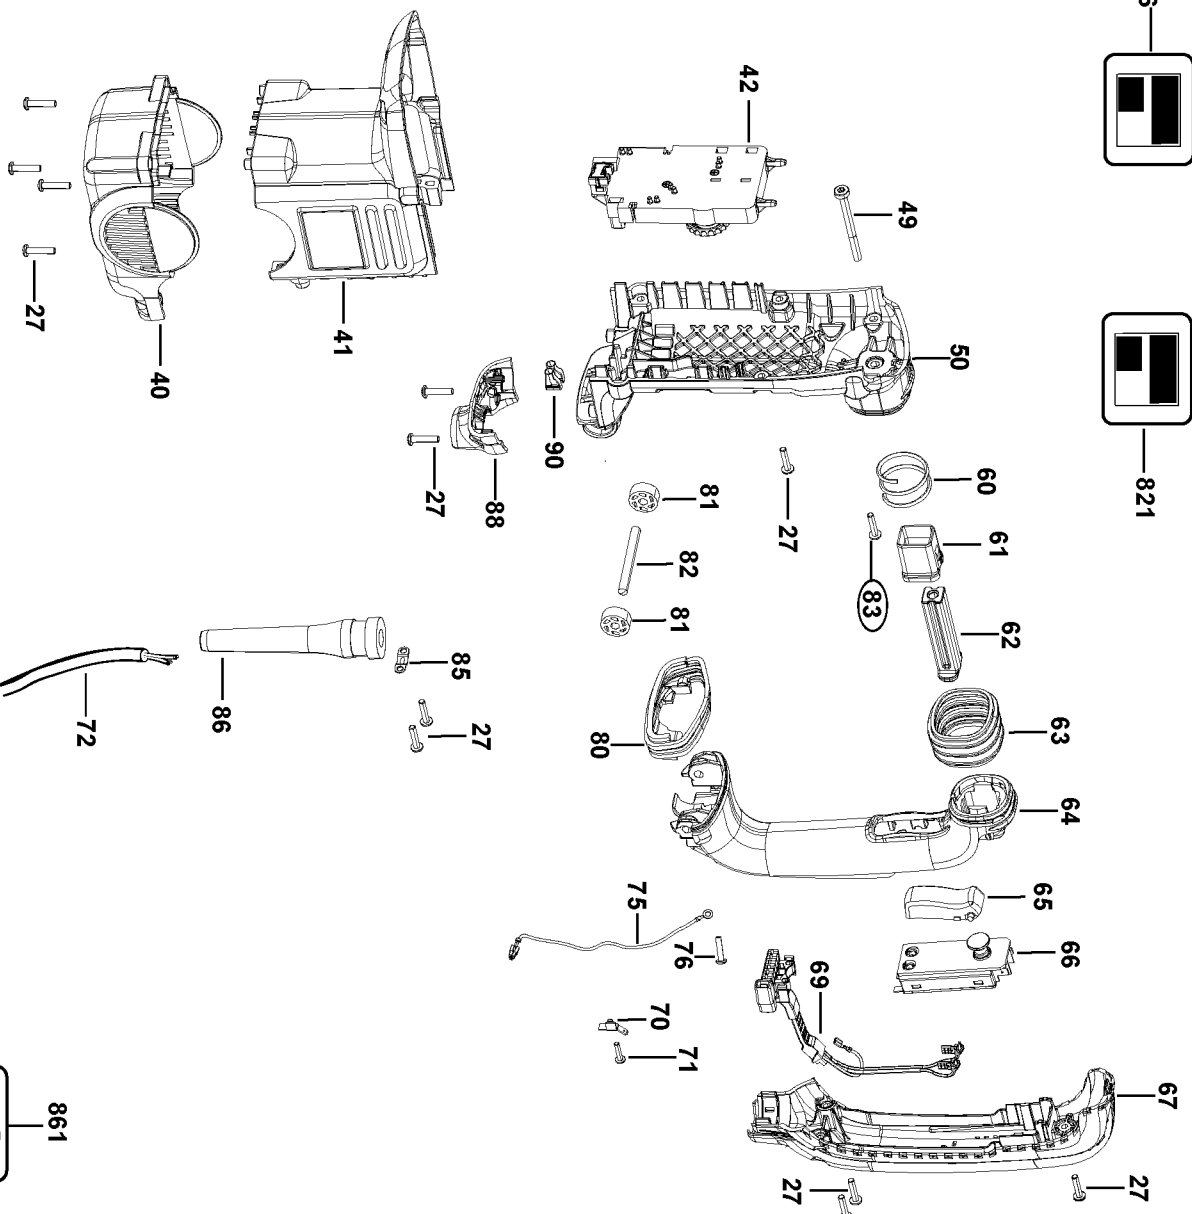

SE

XXX = 847

SE

(XXX) = 847

Parts List for D25831K Type 2

Item Number	Part Number	Description	Qty Required
1	N046419	ARMATURE	1
2	N046422	FIELD	1
3	N082756	HOUSING	1
4	330003-39	BEARING,BALL	1
5	327141-03	SEAL	1
6	577746-00	RING	1
9	330065-21	SCREW	2
11	1007970-00	CONNECTOR	2
20	N110359	BEARING	1
21	1007732-00	SLEEVE	1
22	1007798-00	BRIDGE	1
23	N047304	BRUSH & HOLDER	1
24	N047286	BRUSH SET (2)	1
25	N047445	BRUSH & HOLDER	1
26	N016920	FAN BAFFLE	1
27	330065-08	SCREW	1
28	1006592-01	FAN ASSEMBLY	1
29	324119-02	SCREW	1
40	1008683-00	END CAP	1
41	1006576-01	MOTOR COVER	1
42	N041755	GACC MODULE 115V	1
49	1005672-00	SCREW	1
50	1007939-00	COVER PLATE	1
60	1007569-00	SPRING	1
61	1007567-00	BUSHING	1
62	1007566-00	STOP	1
63	1007565-00	BELLOWS	1

Parts List for D25831K Type 2

Item Number	Part Number	Description	Qty Required
64	1008681-01	HANDLE	1
65	488065-01	TRIGGER	1
66	581070-01	SWITCH	1
67	1008682-00	HANDLE COVER	1
69	N022005	LEAD WIRE ASSY	1
70	N015311	CONNECTOR	1
71	326619-00	SCREW	1
72	330100-98	CORD/9FT/14-3SJ	1
75	N020040	LEAD WIRE	1
76	326619-00	SCREW	1
80	1008678-00	BELLOWS	1
81	N038214	BUSHING	2
82	N062047	PIN	1
83	324007-11	SCREW	19
85	821070	CORD CLAMP	1
86	323091-01	PROTECTOR,CORD	1
88	1008391-00	COVER	1
90	N021606	LENS	1
100	329816-00	LIP SEAL	1
101	326575-01	COLLAR	1
102	479247-00	SLEEVE ASSY	1
103	918825-02	SCREW	4
104	1006572-00	COVER	1
105	325878-00	ROLLER	2
106	325929-00	WASHER,HALF	2
107	327208-00	GUIDE	1
108	323395-06	SPRING	1

Parts List for D25831K Type 2

Item Number	Part Number	Description	Qty Required
228	N021994	CLAMP WASHER	2
229	N021995	CLAMP	1
250	N073104	SIDE HANDLE ASY	1
800	870889-03	GREASE	1
810	N040237	TUBE OIL	1
816	N064908	BRAND LABEL	1
821	N486507	RATING LABEL	1
847	N095947	SERVICE KIT	1
861	574931-23	KIT BOX	1