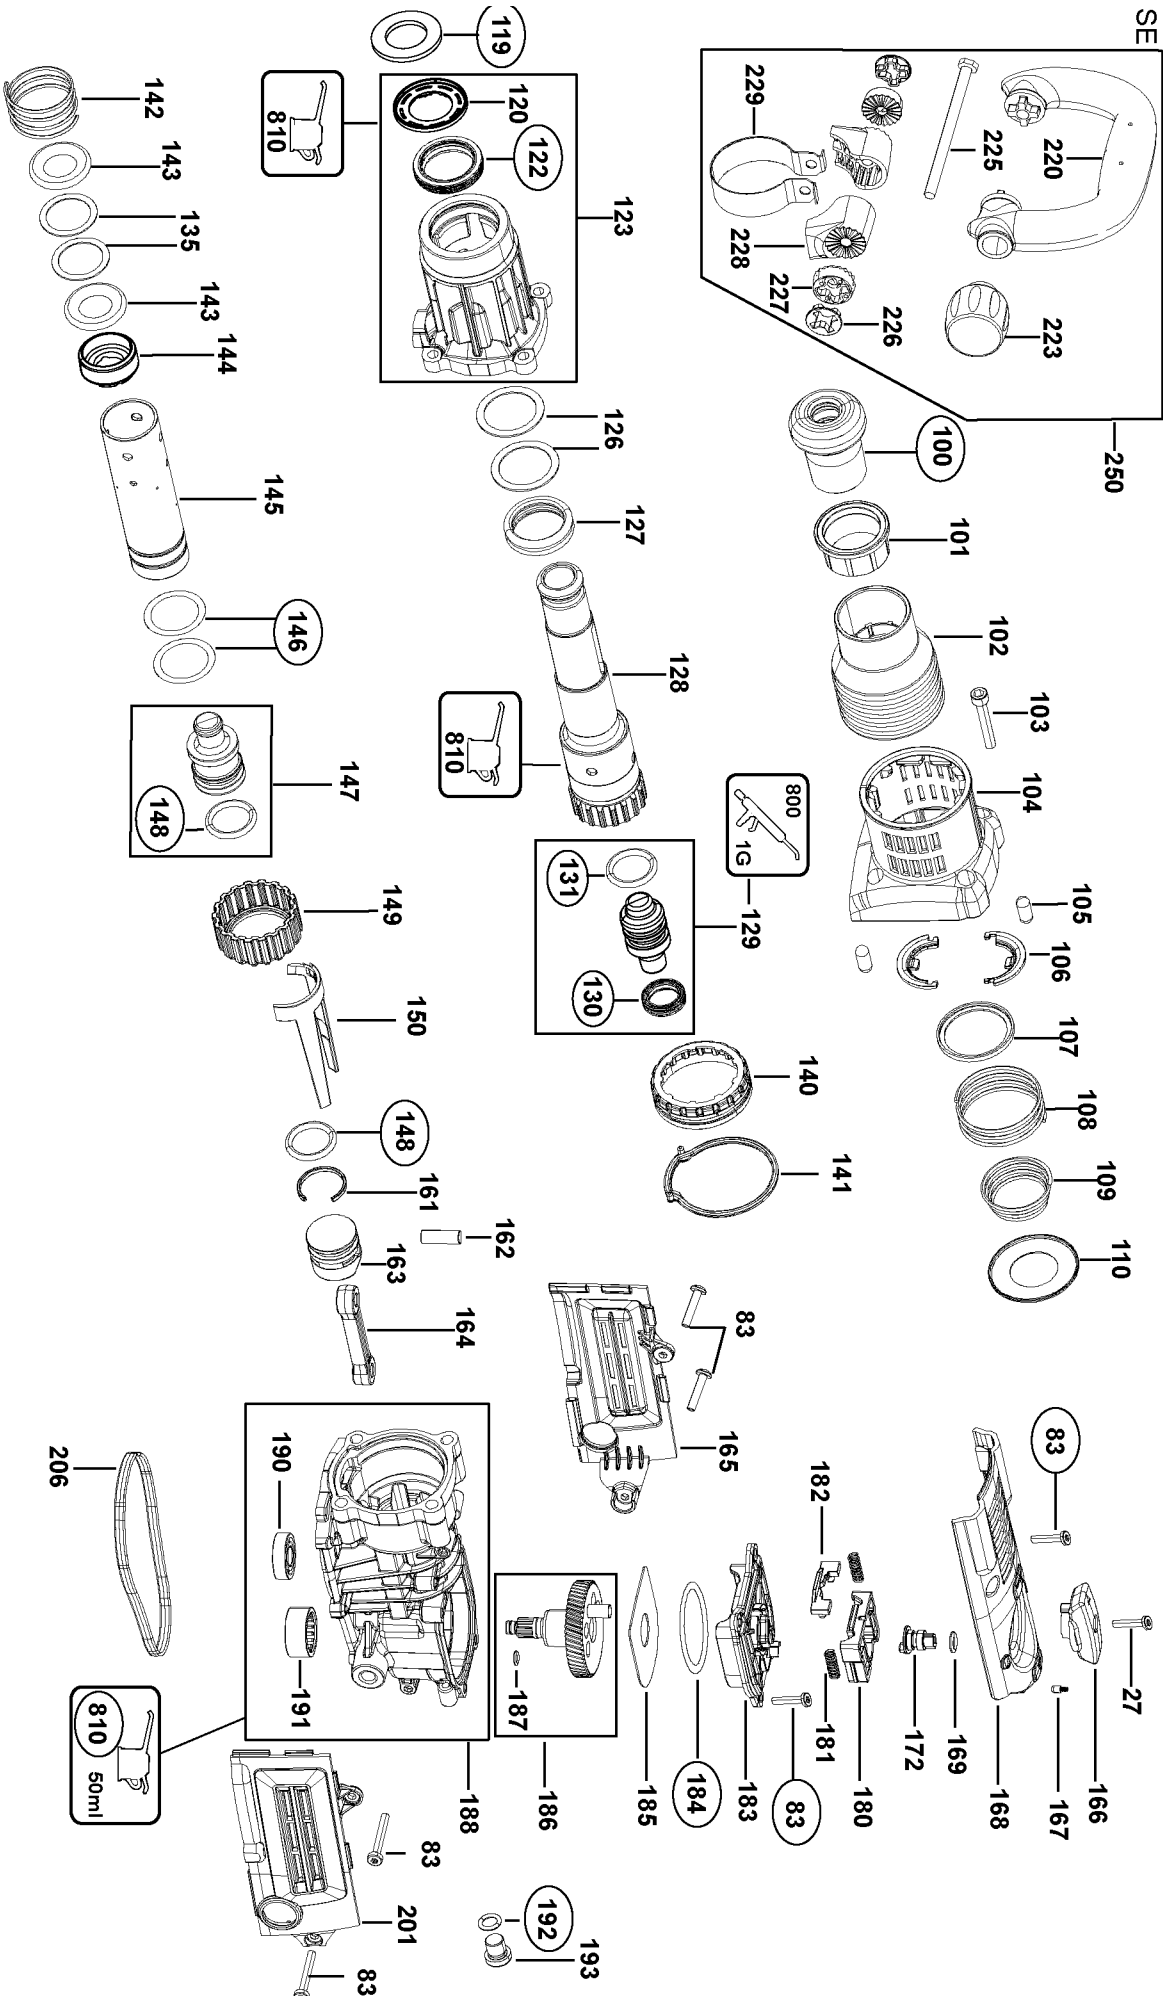

SE

XXX = 847

SE

(XXX) = 847

Parts List for D25831K Type 2

Item Number	Part Number	Description	Qty Required
1	N046419	ARMATURE	1
2	N046422	FIELD	1
3	N082756	HOUSING	1
4	330003-39	BEARING,BALL	1
5	327141-03	SEAL	1
6	577746-00	RING	1
9	330065-21	SCREW	2
11	1007970-00	CONNECTOR	2
20	N110359	BEARING	1
21	1007732-00	SLEEVE	1
22	1007798-00	BRIDGE	1
23	N047304	BRUSH & HOLDER	1
24	N047286	BRUSH SET (2)	1
25	N047445	BRUSH & HOLDER	1
26	N016920	FAN BAFFLE	1
27	330065-08	SCREW	1
28	1006592-01	FAN ASSEMBLY	1
29	324119-02	SCREW	1
40	1008683-00	END CAP	1
41	1006576-01	MOTOR COVER	1
42	N041755	GACC MODULE 115V	1
49	1005672-00	SCREW	1
50	1007939-00	COVER PLATE	1
60	1007569-00	SPRING	1
61	1007567-00	BUSHING	1
62	1007566-00	STOP	1
63	1007565-00	BELLOWS	1

Parts List for D25831K Type 2

Item Number	Part Number	Description	Qty Required
64	1008681-01	HANDLE	1
65	488065-01	TRIGGER	1
66	581070-01	SWITCH	1
67	1008682-00	HANDLE COVER	1
69	N022005	LEAD WIRE ASSY	1
70	N015311	CONNECTOR	1
71	326619-00	SCREW	1
72	330100-98	CORD/9FT/14-3SJ	1
75	N020040	LEAD WIRE	1
76	326619-00	SCREW	1
80	1008678-00	BELLOWS	1
81	N038214	BUSHING	2
82	N062047	PIN	1
83	324007-11	SCREW	19
85	821070	CORD CLAMP	1
86	323091-01	PROTECTOR,CORD	1
88	1008391-00	COVER	1
90	N021606	LENS	1
100	329816-00	LIP SEAL	1
101	326575-01	COLLAR	1
102	479247-00	SLEEVE ASSY	1
103	918825-02	SCREW	4
104	1006572-00	COVER	1
105	325878-00	ROLLER	2
106	325929-00	WASHER,HALF	2
107	327208-00	GUIDE	1
108	323395-06	SPRING	1

Parts List for D25831K Type 2

Item Number	Part Number	Description	Qty Required
228	N021994	CLAMP WASHER	2
229	N021995	CLAMP	1
250	N073104	SIDE HANDLE ASY	1
800	870889-03	GREASE	1
810	N040237	TUBE OIL	1
816	N064908	BRAND LABEL	1
821	N486507	RATING LABEL	1
847	N095947	SERVICE KIT	1
861	574931-23	KIT BOX	1