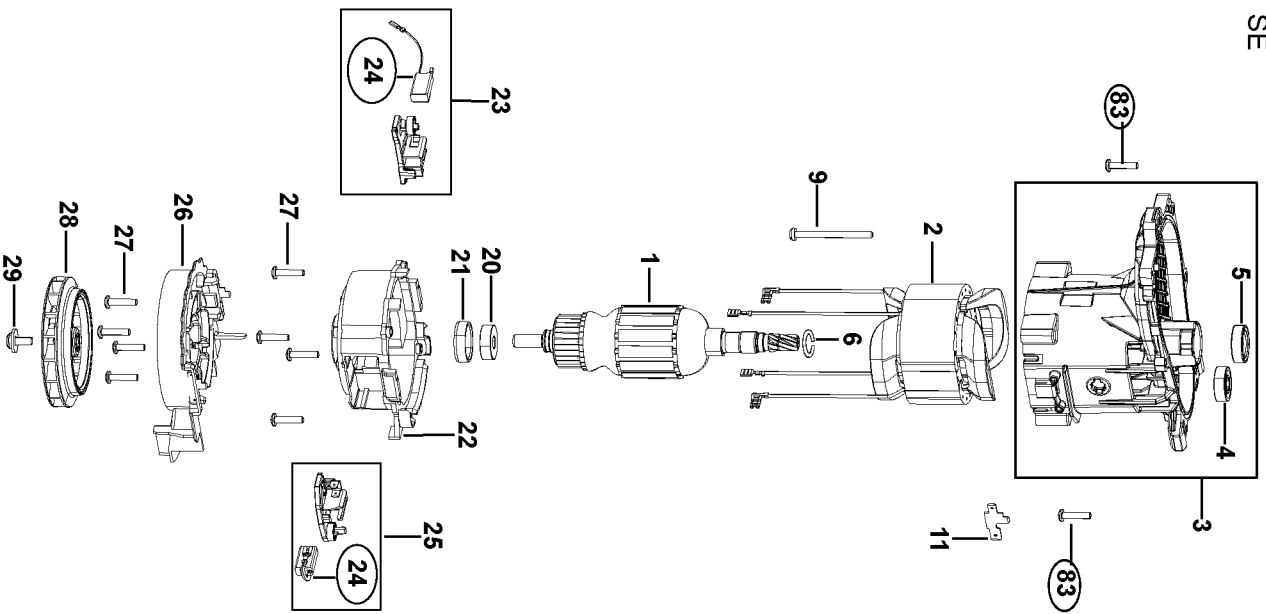

SE

XXX = 847

SE

(XXX) = 847

Parts List for D25831K Type 2

Item Number	Part Number	Description	Qty Required
1	N046419	ARMATURE	1
2	N046422	FIELD	1
3	N082756	HOUSING	1
4	330003-39	BEARING,BALL	1
5	327141-03	SEAL	1
6	577746-00	RING	1
9	330065-21	SCREW	2
11	1007970-00	CONNECTOR	2
20	N110359	BEARING	1
21	1007732-00	SLEEVE	1
22	1007798-00	BRIDGE	1
23	N047304	BRUSH & HOLDER	1
24	N047286	BRUSH SET (2)	1
25	N047445	BRUSH & HOLDER	1
26	N016920	FAN BAFFLE	1
27	330065-08	SCREW	1
28	1006592-01	FAN ASSEMBLY	1
29	324119-02	SCREW	1
40	1008683-00	END CAP	1
41	1006576-01	MOTOR COVER	1
42	N041755	GACC MODULE 115V	1
49	1005672-00	SCREW	1
50	1007939-00	COVER PLATE	1
60	1007569-00	SPRING	1
61	1007567-00	BUSHING	1
62	1007566-00	STOP	1
63	1007565-00	BELLOWS	1

Parts List for D25831K Type 2

Item Number	Part Number	Description	Qty Required
64	1008681-01	HANDLE	1
65	488065-01	TRIGGER	1
66	581070-01	SWITCH	1
67	1008682-00	HANDLE COVER	1
69	N022005	LEAD WIRE ASSY	1
70	N015311	CONNECTOR	1
71	326619-00	SCREW	1
72	330100-98	CORD/9FT/14-3SJ	1
75	N020040	LEAD WIRE	1
76	326619-00	SCREW	1
80	1008678-00	BELLOWS	1
81	N038214	BUSHING	2
82	N062047	PIN	1
83	324007-11	SCREW	19
85	821070	CORD CLAMP	1
86	323091-01	PROTECTOR,CORD	1
88	1008391-00	COVER	1
90	N021606	LENS	1
100	329816-00	LIP SEAL	1
101	326575-01	COLLAR	1
102	479247-00	SLEEVE ASSY	1
103	918825-02	SCREW	4
104	1006572-00	COVER	1
105	325878-00	ROLLER	2
106	325929-00	WASHER,HALF	2
107	327208-00	GUIDE	1
108	323395-06	SPRING	1

Parts List for D25831K Type 2

Item Number	Part Number	Description	Qty Required
228	N021994	CLAMP WASHER	2
229	N021995	CLAMP	1
250	N073104	SIDE HANDLE ASY	1
800	870889-03	GREASE	1
810	N040237	TUBE OIL	1
816	N064908	BRAND LABEL	1
821	N486507	RATING LABEL	1
847	N095947	SERVICE KIT	1
861	574931-23	KIT BOX	1