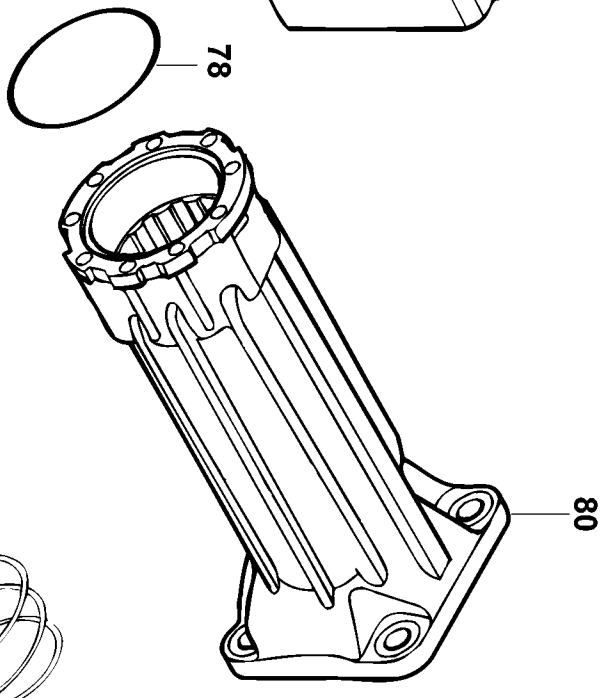

20Nm

800
159

846

800
409

Parts List for D25951K Type 1

Item Number	Part Number	Description	Qty Required
1	579837-03	ARMATURE	1
2	579827-05	FIELD ASSY.	1
3	1007719-01	BRUSH HOLDER ASSY	1
4	590191-00	SLEEVE,INSULATE	1
5	577745-00	BALL BEARING	1
7	1007800-00	SEAL	1
8	1005550-03	BRUSH PAIR KIT	1
9	487377-00	BRUSH SPRING	2
10	N542569	FAN ASSEMBLY	1
11	324119-02	SCREW	1
12	1005637-00	COMPRESSION SPRING	2
13	1005640-00	HANDLE	1
14	1005643-00	BELLOWS	2
15	1005672-00	SCREW	1
16	1005646-00	TUBE,GUIDE	2
17	1005644-00	STOP	2
18	487326-03	LEAD ASSY.	1
19	1005639-00	HANDLE	1
20	1005496-01	GUIDE BUSHING	2
21	N572223	CARRIER	1
22	N062128	SWITCH	1
23	1005645-00	ROD	1
24	1005641-00	HANDLE COVER	1
25	821070	CORD CLAMP	1
26	330065-08	SCREW	7
27	1005942-00	SLEEVE BEARING	2
28	323091-01	PROTECTOR,CORD	1

Parts List for D25951K Type 1

Item Number	Part Number	Description	Qty Required
29	1005911-01	CORD SET	1
30	1005642-00	GEAR CASE COVER	1
32	487224-00	SEAL	1
33	330065-08	SCREW	2
34	324821-04	CIRCLIP	1
35	N110363	BEARING	1
36	487209-01	SEAL	1
37	324821-04	CIRCLIP	1
38	N533907	CONNECTING ROD	1
39	578452-00	SPACER	1
40	578451-00	SPACER	1
41	605040-26	BALL BEARING	1
42	582108-00	GEAR ASSY.	1
43	582109-00	GEAR	1
44	582110-00	GEAR BOX ASSY	1
45	582111-00	CRANKSHAFT	1
46	576451-00	RING	1
47	582387-00	PIN	1
48	581656-00	KNOB	2
49	487287-00	O RING	1
50	582112-00	PISTON	1
51	582113-01	PISTON ASSY.	1
52	323711-47	O RING	1
53	N147097	COVER ASSY.	1
54	1007717-03	MODULE ASSY.	1
55	479319-00	CLAMPING INSERT	2
56	487284-00	CLAMP WASHER	1