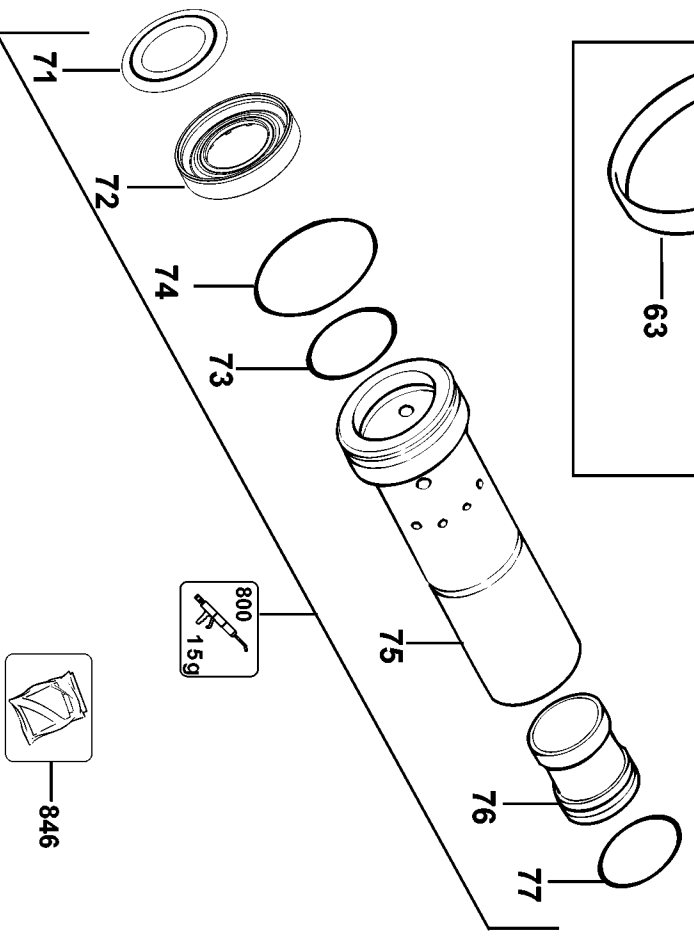

20Nm

800
159

846

800
409

Parts List for D25951K Type 1

Item Number	Part Number	Description	Qty Required
1	579837-03	ARMATURE	1
2	579827-05	FIELD ASSY.	1
3	1007719-01	BRUSH HOLDER ASSY	1
4	590191-00	SLEEVE,INSULATE	1
5	577745-00	BALL BEARING	1
7	1007800-00	SEAL	1
8	1005550-03	BRUSH PAIR KIT	1
9	487377-00	BRUSH SPRING	2
10	N542569	FAN ASSEMBLY	1
11	324119-02	SCREW	1
12	1005637-00	COMPRESSION SPRING	2
13	1005640-00	HANDLE	1
14	1005643-00	BELLOWS	2
15	1005672-00	SCREW	1
16	1005646-00	TUBE,GUIDE	2
17	1005644-00	STOP	2
18	487326-03	LEAD ASSY.	1
19	1005639-00	HANDLE	1
20	1005496-01	GUIDE BUSHING	2
21	N572223	CARRIER	1
22	N062128	SWITCH	1
23	1005645-00	ROD	1
24	1005641-00	HANDLE COVER	1
25	821070	CORD CLAMP	1
26	330065-08	SCREW	7
27	1005942-00	SLEEVE BEARING	2
28	323091-01	PROTECTOR,CORD	1

Parts List for D25951K Type 1

Item Number	Part Number	Description	Qty Required
57	1005666-01	COVER	1
58	324007-11	SCREW	23
59	584240-01	SIDE HANDLE	1
60	487343-00	BOLT	1
61	487277-00	HANDLE	1
62	479317-01	LOCK WASHER	2
63	487393-00	CLAMP	1
64	487291-00	KNOB ASSY	1
65	949886-32	SCREW	4
66	487283-00	COVER HOUSING	1
67	582369-00	BEAT PIECE	1
68	582388-00	BUSH	1
69	496843-00	DAMPER	1
70	582114-00	BUSH	1
71	496842-00	DAMPER	1
72	496845-00	BUSH	1
73	487298-00	O RING	1
74	323711-46	O RING	1
75	N075953	CYLINDER	1
76	582115-00	RAM	1
77	487287-00	O RING	2
78	323711-56	O-RING	1
79	323711-55	O-RING	1
80	582372-00	HOUSING	1
81	487317-00	SPRING	2
82	578784-00	GUIDE	2
83	582373-00	COUNTERWEIGHT	1