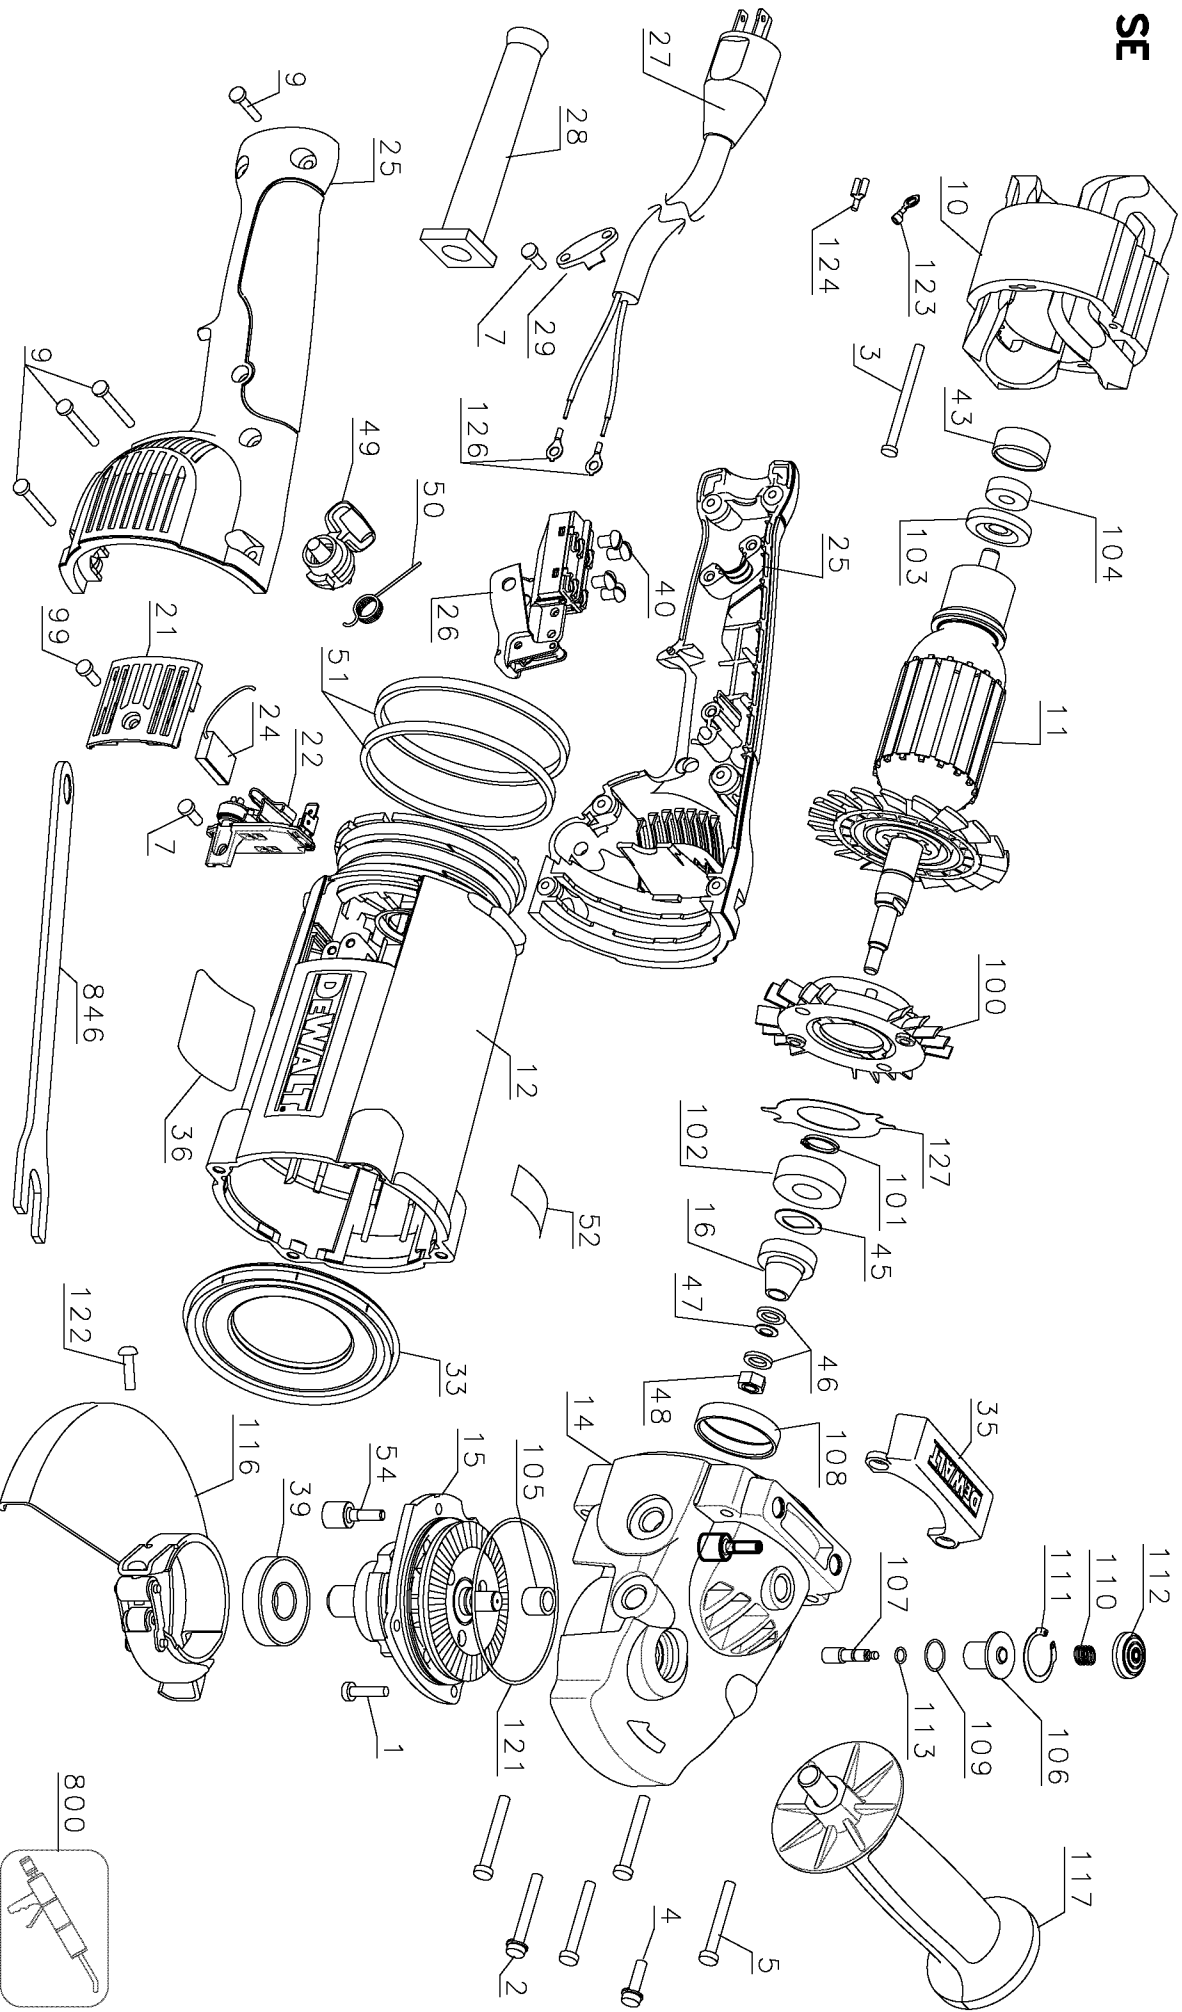

SE

Parts List for D28499X Type 3

Item Number	Part Number	Description	Qty Required
1	330019-14	SCREW	4
2	330019-26	SCREW	4
3	330019-34	SCREW	2
4	330045-70	SCREW	1
5	330045-67	SCREW	1
7	330019-11	SCREW	2
9	330019-32	SCREW	4
10	617004-05	FIELD	1
11	N491918	ARMATURE & BRG.	1
12	603341-01	FIELD CASE	1
14	398618-00SV	GEAR CASE ASSY.	1
15	N491919	GEAR CASE COVER ASSY.	1
16	N465375	PINION	1
21	394387-00	BRUSH DOOR	2
22	617001-00	BRUSH HLDR.ASSY	2
24	N259979	BRUSH PAIR KIT	1
25	605210-00	HANDLE & COVER	1
26	N470349	SWITCH	1
27	614838-00	CORD&PLUG	1
28	330005-11	CORD PROTECTOR	1
29	604119-00	CORD CLAMP	1
33	614542-00	BAFFLE	1
35	620579-00	BUMPER	1
36	N469378	RATING LABEL	1
39	445928-01	SOFT MOUNT	1
40	N111595	SCREW	4
43	609970-00	BEARING CUP	1

Parts List for D28499X Type 3

Item Number	Part Number	Description	Qty Required
45	608568-00	WASHER	1
46	607502-00	WASHER	2
47	614045-00	SPRING WASHER	1
48	609125-00	LOCK NUT	1
49	616318-00	LATCH	1
50	612862-01	SPRING,TORSION	1
51	627289-00	DUST ISOLATOR	2
52	616970-00	ID LABEL	1
54	N033051	STOP SCREW	1
99	176951-00	SCREW	2
100	614708-00	STATOR	1
101	398605-00	RETAINING RING	1
102	605040-27	BALL BEARING	1
103	393238-00	DUST SHIELD	1
104	N110359	BEARING	1
105	330004-06	BEARING,NEEDLE	1
106	611213-00	SLEEVE	1
107	611212-00	PIN	1
108	609971-00	SLEEVE	1
109	50049-00	O RING	1
110	395029-00	SPRING	1
111	603470-00	RETAINING RING	1
112	610999-00	CAP	1
113	603608-00	O RING	1
116	N040539	GUARD	1
116	N037746	GUARD	1
117	651858-00	SIDE HANDLE	1

Parts List for D28499X Type 3

Item Number	Part Number	Description	Qty Required
121	397031-00	O-RING	1
122	606863-00	SCREW	1
123	610057-00	TERMINAL	2
124	612273-00	TERMINAL	2
126	395716-00	TERMINAL	2
127	613366-00	PLATE,RETAINER	1
800	30301914-01	GREASE	1
800	429954-01	GREASE, 500GRAMS	1
800	429954-00	GREASE, 7LBS	1
846	N541784	WRENCH	1