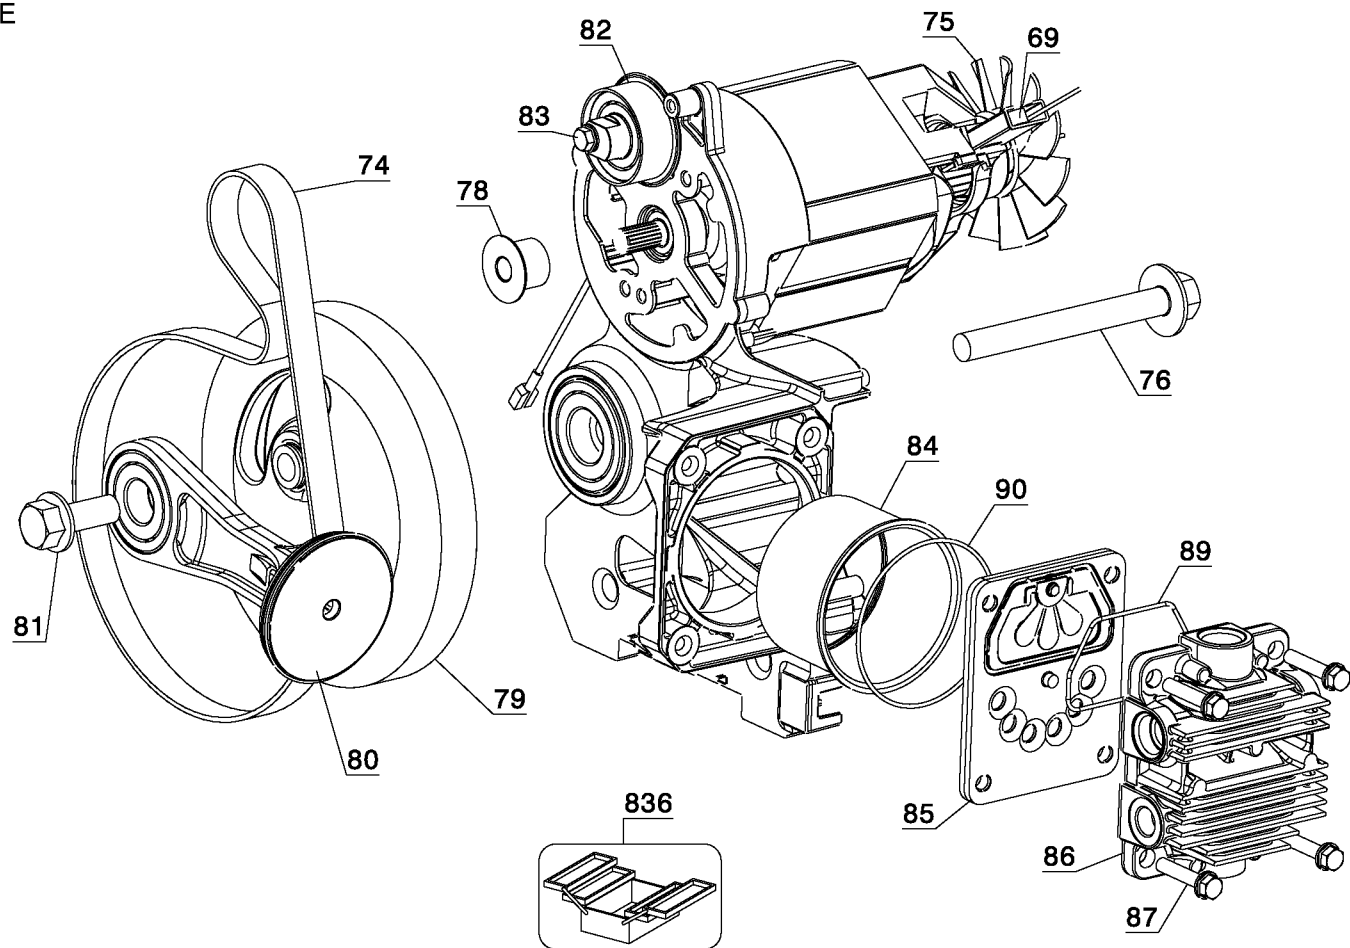

## Parts List for D55146 Type 4

Item Number	Part Number	Description	Qty Required
1	N072023	BALL VALVE	1
2	AC-0716	ISOLATOR 3PT MOUNT 9	3
3	91895680	SCREW .250-20X.750 H	5
4	D24721	KIT ISOLATOR W/SCREW	1
5	N056903SV	TANK ASSEMBLY	1
7	A06906	PIN	2
8	D26615	CORD POWER ST 14GA 1	1
9	D21197	PLUG TUBE 1.25 OD 18	2
10	D26863	BUTTON SNAP .302 DIA	2
11	A16379	HANDLE INSERT	2
12	N048473SV	HANDLE	1
13	SSF-586	SCREW .250-20X.750 U	1
17	N022549	SAFETY VALVE	1
18	A19703	BUSHING HEX	1
19	N044990	NIPPLE CLOSE 1/4-18	1
20	A21107	PRESSURE SWITCH	1
21	A16392	INSERT	2
22	SS-3222-CD	PLUG PIPE	1
24	SUDL-9-1	SCREW #8-32X.375/.34	5
25	A03008	FITTING	1
26	N034159	CHECK VALVE	1
27	A17326	COVER PRESSURE SWITC	1
29	N148120SV	REGULATOR BONNET	1
29	N028208	REGULATOR/MANIFOLD	1
29	N008792	REGULATOR RPR KIT	1
30	N001969SV	TOP PANEL	1
31	D28104	SCREW .250-20X.500 P	10

## Parts List for D55146 Type 4

Item Number	Part Number	Description	Qty Required
32	D29132	SCREW	1
33	ACG-408	ASSY FASTENER	3
34	A14807	SHROUD REAR	1
36	A12771	CORDSET	1
37	N099921SV	PUMP ASSY	1
38	A14806	SHROUD FRONT	1
39	ACG-18	CUP SADDLE MOUNT	1
40	A16998	OUTLET TUBE	1
41	AC-0780	NUT .750-16 UNF HEX	1
42	AC-0781	O-RING .362ID X.103W	1
43	SSP-7812	ASSY NUT SLEEVE 1/2	1
44	A20009	CLAMP	2
45	A18202	HOSE	1
46	N016196	WHEEL	2
48	N022307	FILTER ASSY.	1
48	N022053	FILTER REPLACEMENT	1
49	A19513	BODY QC .250 IND .25	2
50	A18885	GAUGE	2
51	N018445	WARNING LABEL	1
52	N034746	LABEL	1
53	5130060-00	DECAL	1
54	A17566	LABEL	1
56	N006525	WARNING LABEL	1
58	N100055	NAMEPLATE	1
59	N021116	WARNING LABEL	1
60	A18907	WARNING LABEL	1
61	N000231	LABEL	1