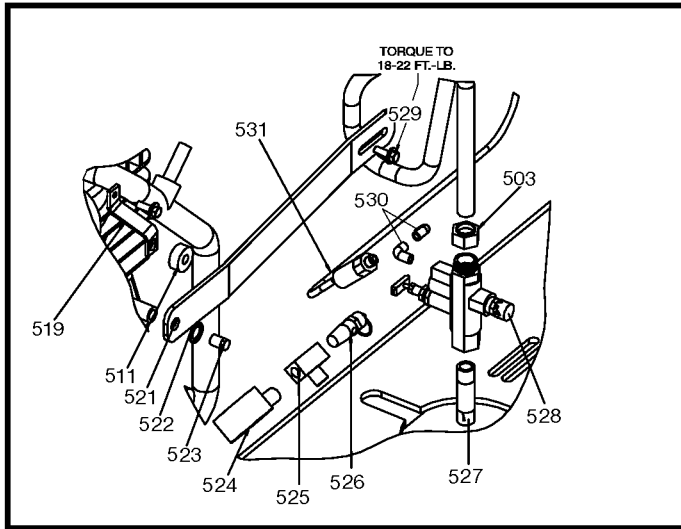

Detail A

Parts List for DACE-7161 Type 2

Item Number	Part Number	Description	Qty Required
1	ABP-8226501	KIT HARDWARE ABAC B5	1
2	ABP-5961405	HEAD	1
4	ABP-5950057	KIT GASKET	1
5	ABP-5281100	FILTER	1
6	ABP-5981000	ASSY FILTER ABAC B59	1
7	ABP-9024011	OIL FILTER PLUG (ABA	1
8	ABP-9022003	ASSY SIGHT GLASS	1
9	5140026-18	BEARING SPLIT CONN R	2
10	BAL-1000417	WASHER FLYWHEEL NS39	1
11	ABP-9110022	SCREW FLYWHEEL	1
12	000000-00	No Longer Available	1
13	ABP-5962020	INTERCOOLER	1
14	ABP-8226502	RING RUNNING GEAR HP	1
15	ABP-8227093	KIT HP RING	1
16	ABP-8227092	KIT LP RING	1
17	ABP-8226503	KIT RUNNING GEAR LP	1
501	000000-00	No Longer Available	4
502	000000-00	No Longer Available	1
503	SSP-7824	ASSY NUT SLEEVE 5/8	2
504	000000-00	No Longer Available	1
505	SSP-6461	ELBOW 1/2NPT X 5/8 T	1
506	5140117-64	BUSHING 3/4NPT M 1/2	1
508	SSF-3159	SCREW .375-16X2.00 H	1
511	CAC-1011	SPRING ELASTOMER	1
512	000000-00	No Longer Available	1
513	000000-00	No Longer Available	5
514	91895680	SCREW .250-20X.750 H	6

Parts List for DACE-7161 Type 2

Item Number	Part Number	Description	Qty Required
518	000000-00	No Longer Available	1
519	DAC-306	BRACKET BELTGUARD	1
521	000000-00	No Longer Available	1
523	000000-00	No Longer Available	1
524	000000-00	No Longer Available	1
525	000000-00	No Longer Available	1
526	TIA-4200	VALVE SAFETY 200 .25	1
527	SSP-454	NIPPLE PIPE 1/2NPTX2	1
528	AC-0509	VALVE UNLOADER 11H 3	1
529	000000-00	No Longer Available	1
530	SSP-535	ELBOW STREET 1/8 NPT	1
531	AC-0510	THROTTLE CONTROL ACS	1
532	000000-00	No Longer Available	1
533	000000-00	No Longer Available	1
534	000000-00	No Longer Available	1
535	000000-00	No Longer Available	2
538	000000-00	No Longer Available	1
856	ABP-9049020	VALVE SAFETY	1
856	N286039	DRAIN VALVE	1
856	SSF-8131	NUT SPEED 8AB U TYPE	4
856	SSF-953-ZN	SCREW #10X.625 HHW S	4