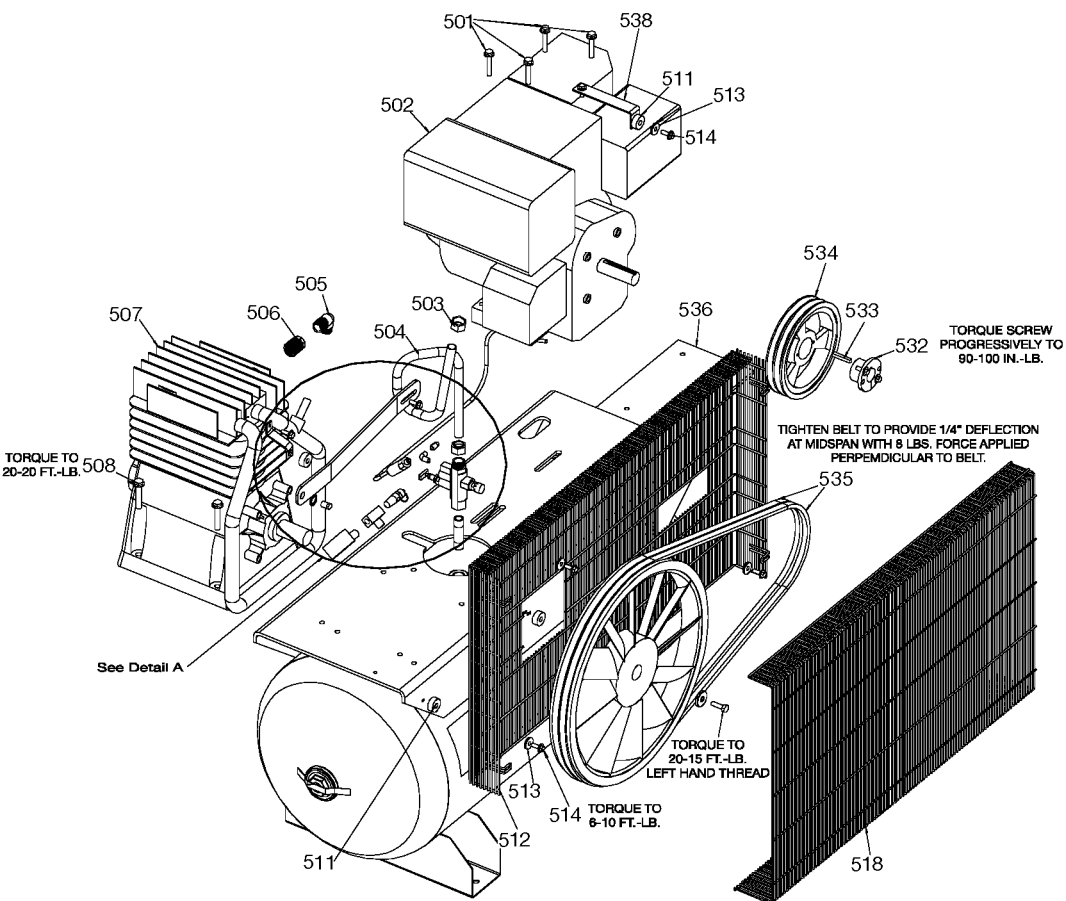

Detail A

Parts List for DACE-7161 Type 2

Item Number	Part Number	Description	Qty Required
1	ABP-8226501	KIT HARDWARE ABAC B5	1
2	ABP-5961405	HEAD	1
4	ABP-5950057	KIT GASKET	1
5	ABP-5281100	FILTER	1
6	ABP-5981000	ASSY FILTER ABAC B59	1
7	ABP-9024011	OIL FILTER PLUG (ABA	1
8	ABP-9022003	ASSY SIGHT GLASS	1
9	5140026-18	BEARING SPLIT CONN R	2
10	BAL-1000417	WASHER FLYWHEEL NS39	1
11	ABP-9110022	SCREW FLYWHEEL	1
12	000000-00	No Longer Available	1
13	ABP-5962020	INTERCOOLER	1
14	ABP-8226502	RING RUNNING GEAR HP	1
15	ABP-8227093	KIT HP RING	1
16	ABP-8227092	KIT LP RING	1
17	ABP-8226503	KIT RUNNING GEAR LP	1
501	000000-00	No Longer Available	4
502	000000-00	No Longer Available	1
503	SSP-7824	ASSY NUT SLEEVE 5/8	2
504	000000-00	No Longer Available	1
505	SSP-6461	ELBOW 1/2NPT X 5/8 T	1
506	5140117-64	BUSHING 3/4NPT M 1/2	1
508	SSF-3159	SCREW .375-16X2.00 H	1
511	CAC-1011	SPRING ELASTOMER	1
512	000000-00	No Longer Available	1
513	000000-00	No Longer Available	5
514	91895680	SCREW .250-20X.750 H	6

Parts List for DACE-7161 Type 2

Item Number	Part Number	Description	Qty Required
518	000000-00	No Longer Available	1
519	DAC-306	BRACKET BELTGUARD	1
521	000000-00	No Longer Available	1
523	000000-00	No Longer Available	1
524	000000-00	No Longer Available	1
525	000000-00	No Longer Available	1
526	TIA-4200	VALVE SAFETY 200 .25	1
527	SSP-454	NIPPLE PIPE 1/2NPTX2	1
528	AC-0509	VALVE UNLOADER 11H 3	1
529	000000-00	No Longer Available	1
530	SSP-535	ELBOW STREET 1/8 NPT	1
531	AC-0510	THROTTLE CONTROL ACS	1
532	000000-00	No Longer Available	1
533	000000-00	No Longer Available	1
534	000000-00	No Longer Available	1
535	000000-00	No Longer Available	2
538	000000-00	No Longer Available	1
856	ABP-9049020	VALVE SAFETY	1
856	N286039	DRAIN VALVE	1
856	SSF-8131	NUT SPEED 8AB U TYPE	4
856	SSF-953-ZN	SCREW #10X.625 HHW S	4