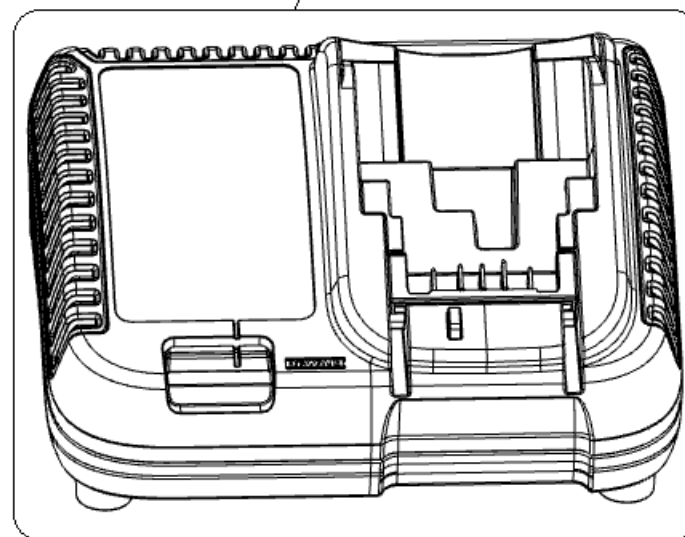

862

866

871

Parts List for DCF601F2 Type 1

Item Number	Part Number	Description	Qty Required
1	N612202	HOUSINGS	1
2	N682492	MOTOR & SWITCH ASSY.	1
3	N399342	FWD/REV BUTTON	1
4	N682452	TRANSMISSION ASSY	1
13	N071836	ROLL PIN	1
16	N437890	SPRING	1
17	N089668	STEEL BALL	1
18	N019351	COMPRESSION SPRING	1
19	N612522	SLEEVE	1
20	N453417	PLAIN WASHER	1
21	N421245	RETAINING RING	1
22	N702958	BELT HOOK	1
23	N042665	MACHINE SCREW	1
24	N463678	SCREW,PLASTITE	8
25	N630198	RATING LABEL	1
26	N665292	LABEL WARNING FR/SP	1
862	N655010	TOOL BAG	1
866	DCB127	BATTERY	2
871	DCB115	CHARGER	1