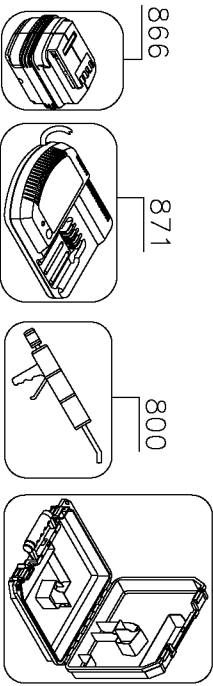

DATE CODE

## Parts List for DCF888B Type 1

Item Number	Part Number	Description	Qty Required
1	N465798	HOUSINGS	1
2	N559210	MOTOR / MODULE ASSY.	1
3	N112877	RING GEAR	1
4	N075339	O-RING	1
5	N439270	MECHANISM ASSY	1
6	N439271	NOSE CONE ASSY.	1
7	642883-00	WASHER - URETHANE	1
8	N439275	ANVIL ASSY.	1
9	N424434	LIGHT RING ASSEMBLY	1
11	N399342	FWD/REV BUTTON	1
12	N437890	SPRING	1
13	N089668	STEEL BALL	1
14	N019351	COMPRESSION SPRING	1
15	N415593	SLEEVE	1
16	N453417	PLAIN WASHER	1
17	N421245	RETAINING RING	1
18	682211-00	SCREW PLASTITE	8
19	N268241	BELT HOOK KIT	1
20	N042665	MACHINE SCREW	1
24	N424032	HOG RING	1
25	N470512	SWITCH PANEL	1
26	N559222	MODULE	1
30	N511032	RATING LABEL	1
800	286436-00	GREASE, 500GRAMS	1
800	284778-00	GREASE, MOLYKOTE	1
836	233945-00	SERVICE TOOL	1
861	N197072	KITBOX	1

## Parts List for DCF888B Type 1

Item Number	Part Number	Description	Qty Required
866	DCB203	BATTERY PACK	1
866	DCB204	BATTERY PACK	1
871	DCB115	CHARGER	1