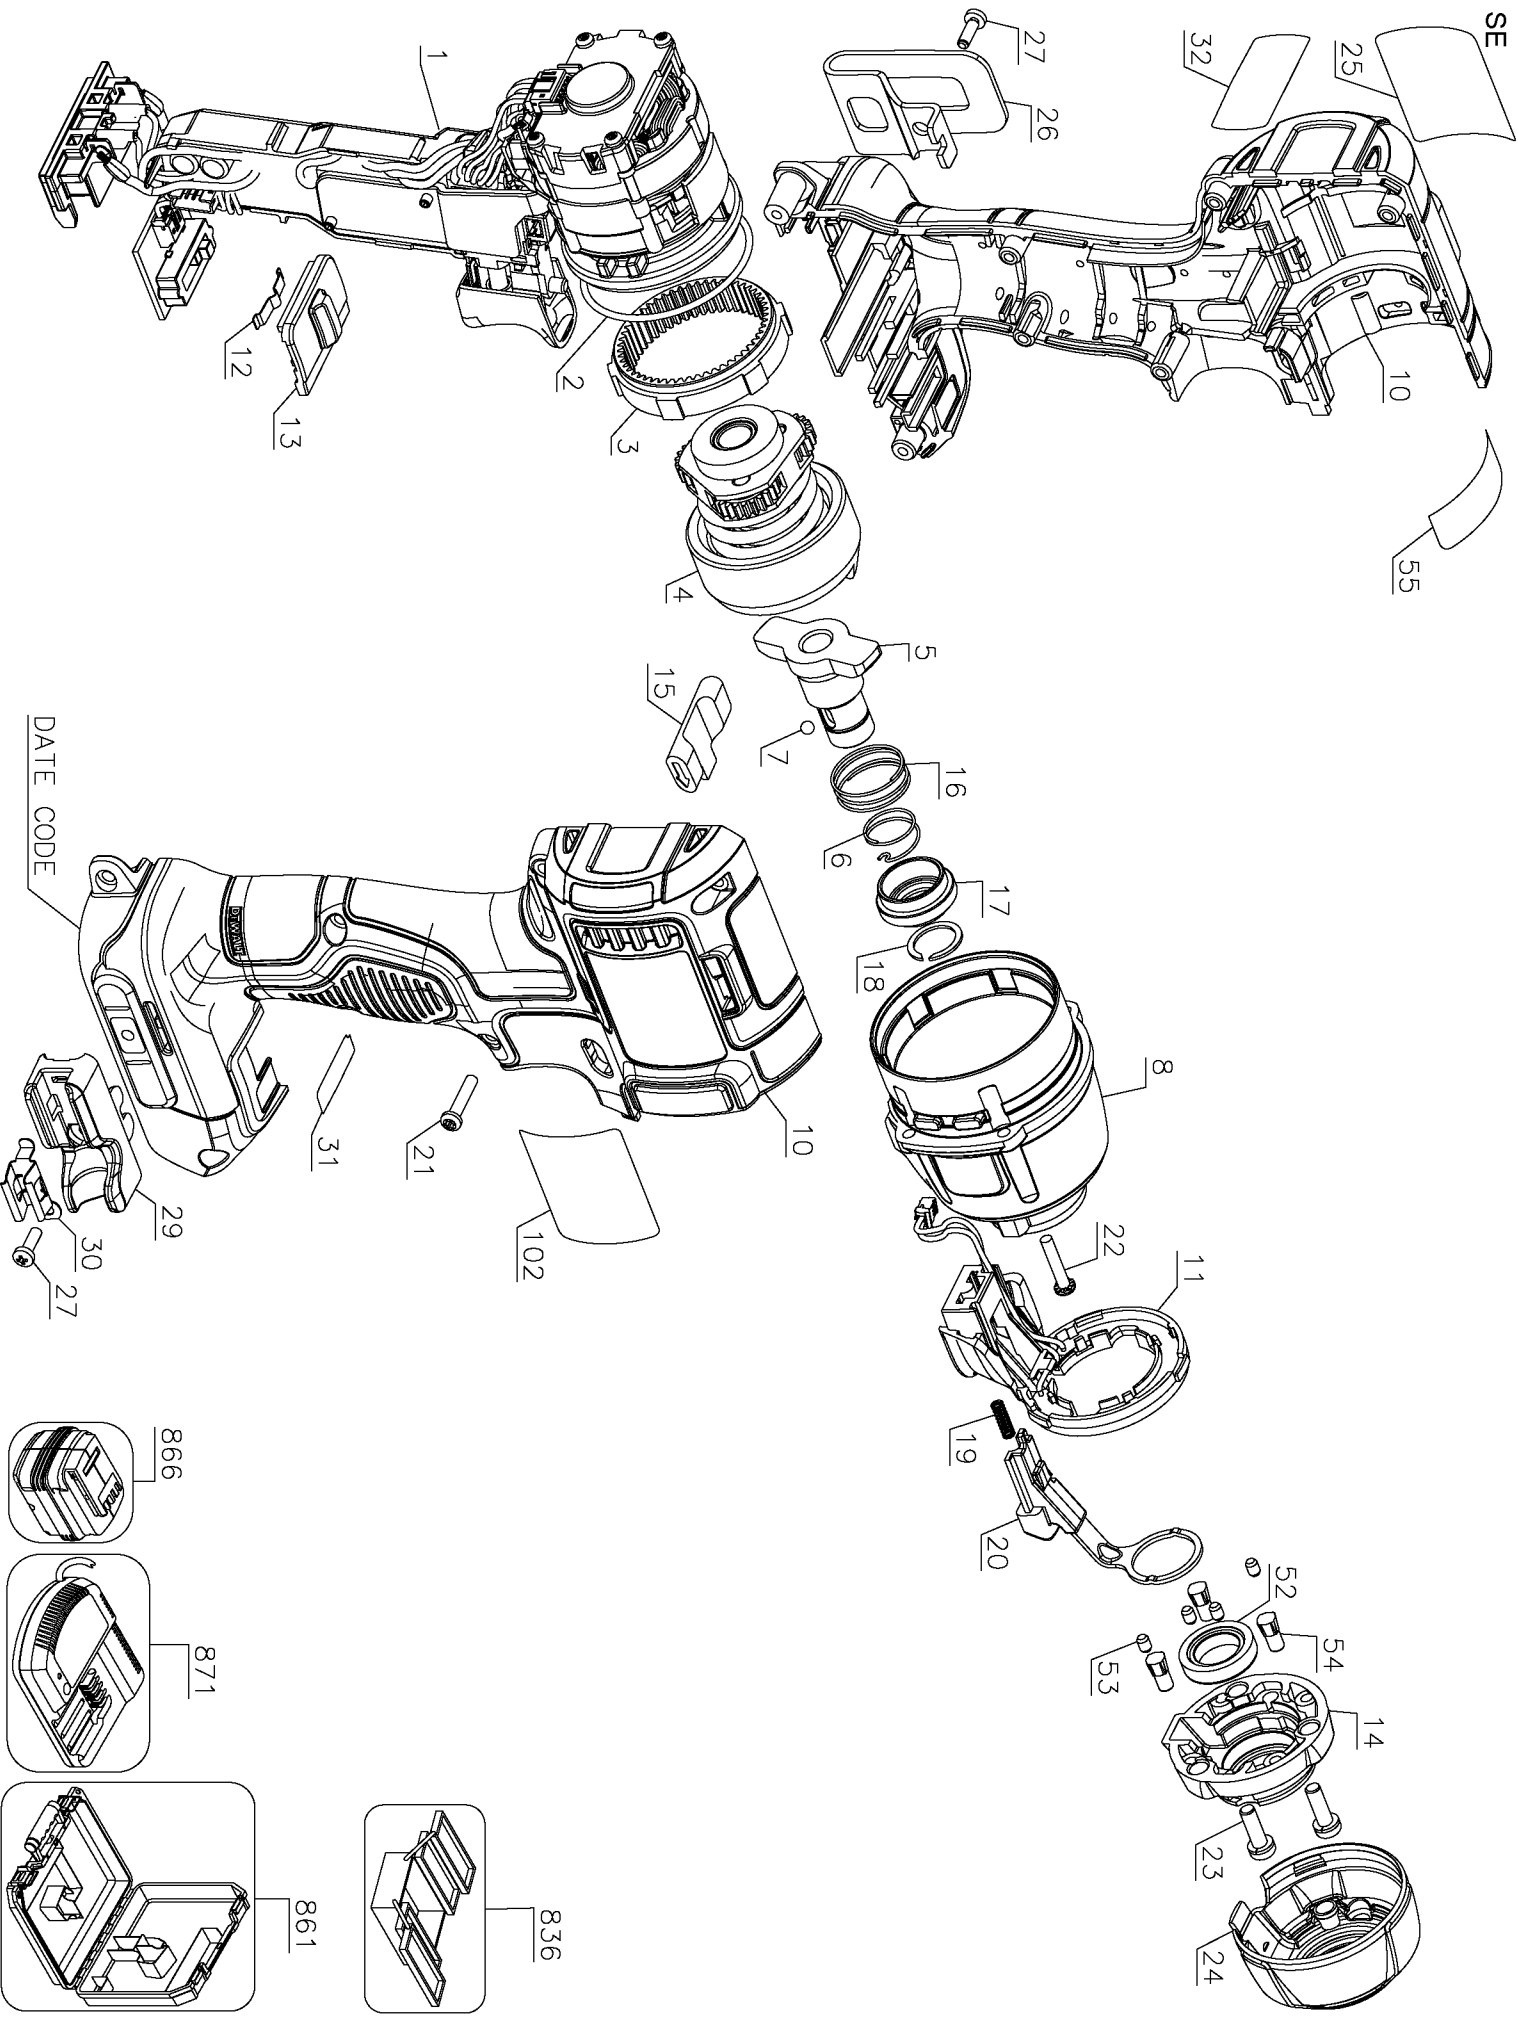

## Parts List for DCF895M2 Type 2

Item Number	Part Number	Description	Qty Required
1	N434181	MOTOR & SWITCH ASSY.	1
2	N075339	O-RING	1
3	N112877	RING GEAR	1
4	N334879	MECHANISM ASSY	1
5	N072216	ANVIL	1
6	N076032	BALL SPRING	1
7	N089668	STEEL BALL	1
8	N173898	NOSE CONE ASSY.	1
10	N307899	HOUSING ASSEMBLY	1
11	N395794	LIGHT RING ASSEMBLY	1
12	N087259	DETENT SPRING	1
13	N046201	SPEED SELECTOR	1
14	N173899	NOSE CONE CAP ASSY.	1
15	N399342	FWD/REV BUTTON	1
16	N041808	COMPRESSION SPRING	1
17	N072175	SLEEVE	1
18	N091014	RETAINING RING	1
19	N041809	BUTTON RET. SPRING	1
20	N044869	ACTUATOR ASSY.	1
21	682211-00	SCREW PLASTITE	6
22	N130792	SCREW	4
23	562160-12	SCREW	2
25	N416355	IDENT LABEL	1
25	N078822	IDENT. LABEL	1
26	N268241	BELT HOOK KIT	1
27	N042665	MACHINE SCREW	2
29	N092934	BIT CLIP HOLDER	1

## Parts List for DCF895M2 Type 2

Item Number	Part Number	Description	Qty Required
30	N092774	BIT CLIP	1
31	N098119	LABEL	1
32	N153226	ID LABEL	1
52	N084674	SLEEVE BEARING	1
53	613372-00	RUBBER PLUG	4
54	N125828	STEPPED LIGHT GUIDE	4
55	N098118	WARNING LABEL	1
102	N388474	RATING LABEL	1
836	233721-07	SRT RING EXPAND	1
861	N380212	KITBOX	1
866	DCB204	BATTERY PACK	2
871	DCB101	CHARGER	1