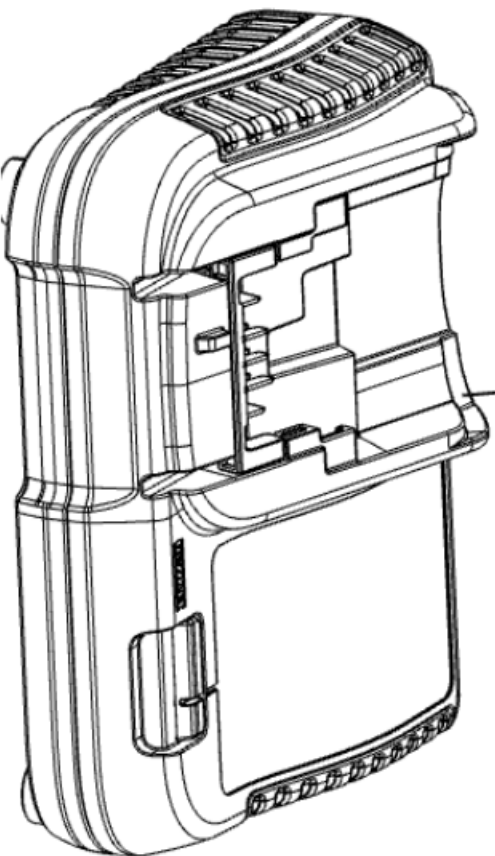

2

866

871

Parts List for DCF896HP2 Type 1

Item Number	Part Number	Description	Qty Required
1	N475803	HOUSING	1
2	N571507	MOTOR & SWITCH ASSY.	1
3	N536347	GEARCASE	1
4	N536354	MECHANISM ASSY	1
5	N473670	FWD/REV BUTTON	1
6	N231799	LED ASSY	1
8	N470512	SWITCH PANEL	1
9	N394333	LENS	1
10	N071836	ROLL PIN	1
11	330019-04	SCREW,PLASTITE	9
12	N510740	THRUST WASHER	1
13	N536975	ANVIL	1
14	N536356	NOSE CONE	1
15	N516846	SHOULDER SCREW	4
16	N529458	LOCK WASHER	4
18	N484964	LABEL	1
19	N485905	LABEL	1
20	N565191	LABEL	1
26	N455088	SPRING	1
27	N268241	BELT HOOK KIT	1
28	N042665	MACHINE SCREW	1
29	N439105	WARNING LABEL	1
31	N640933	RATING LABEL	1
800	N108694	GREASE	1
862	N037466	TOOL BAG	1
866	DCB205	BATTERY PACK	2
871	DCB115	CHARGER	1