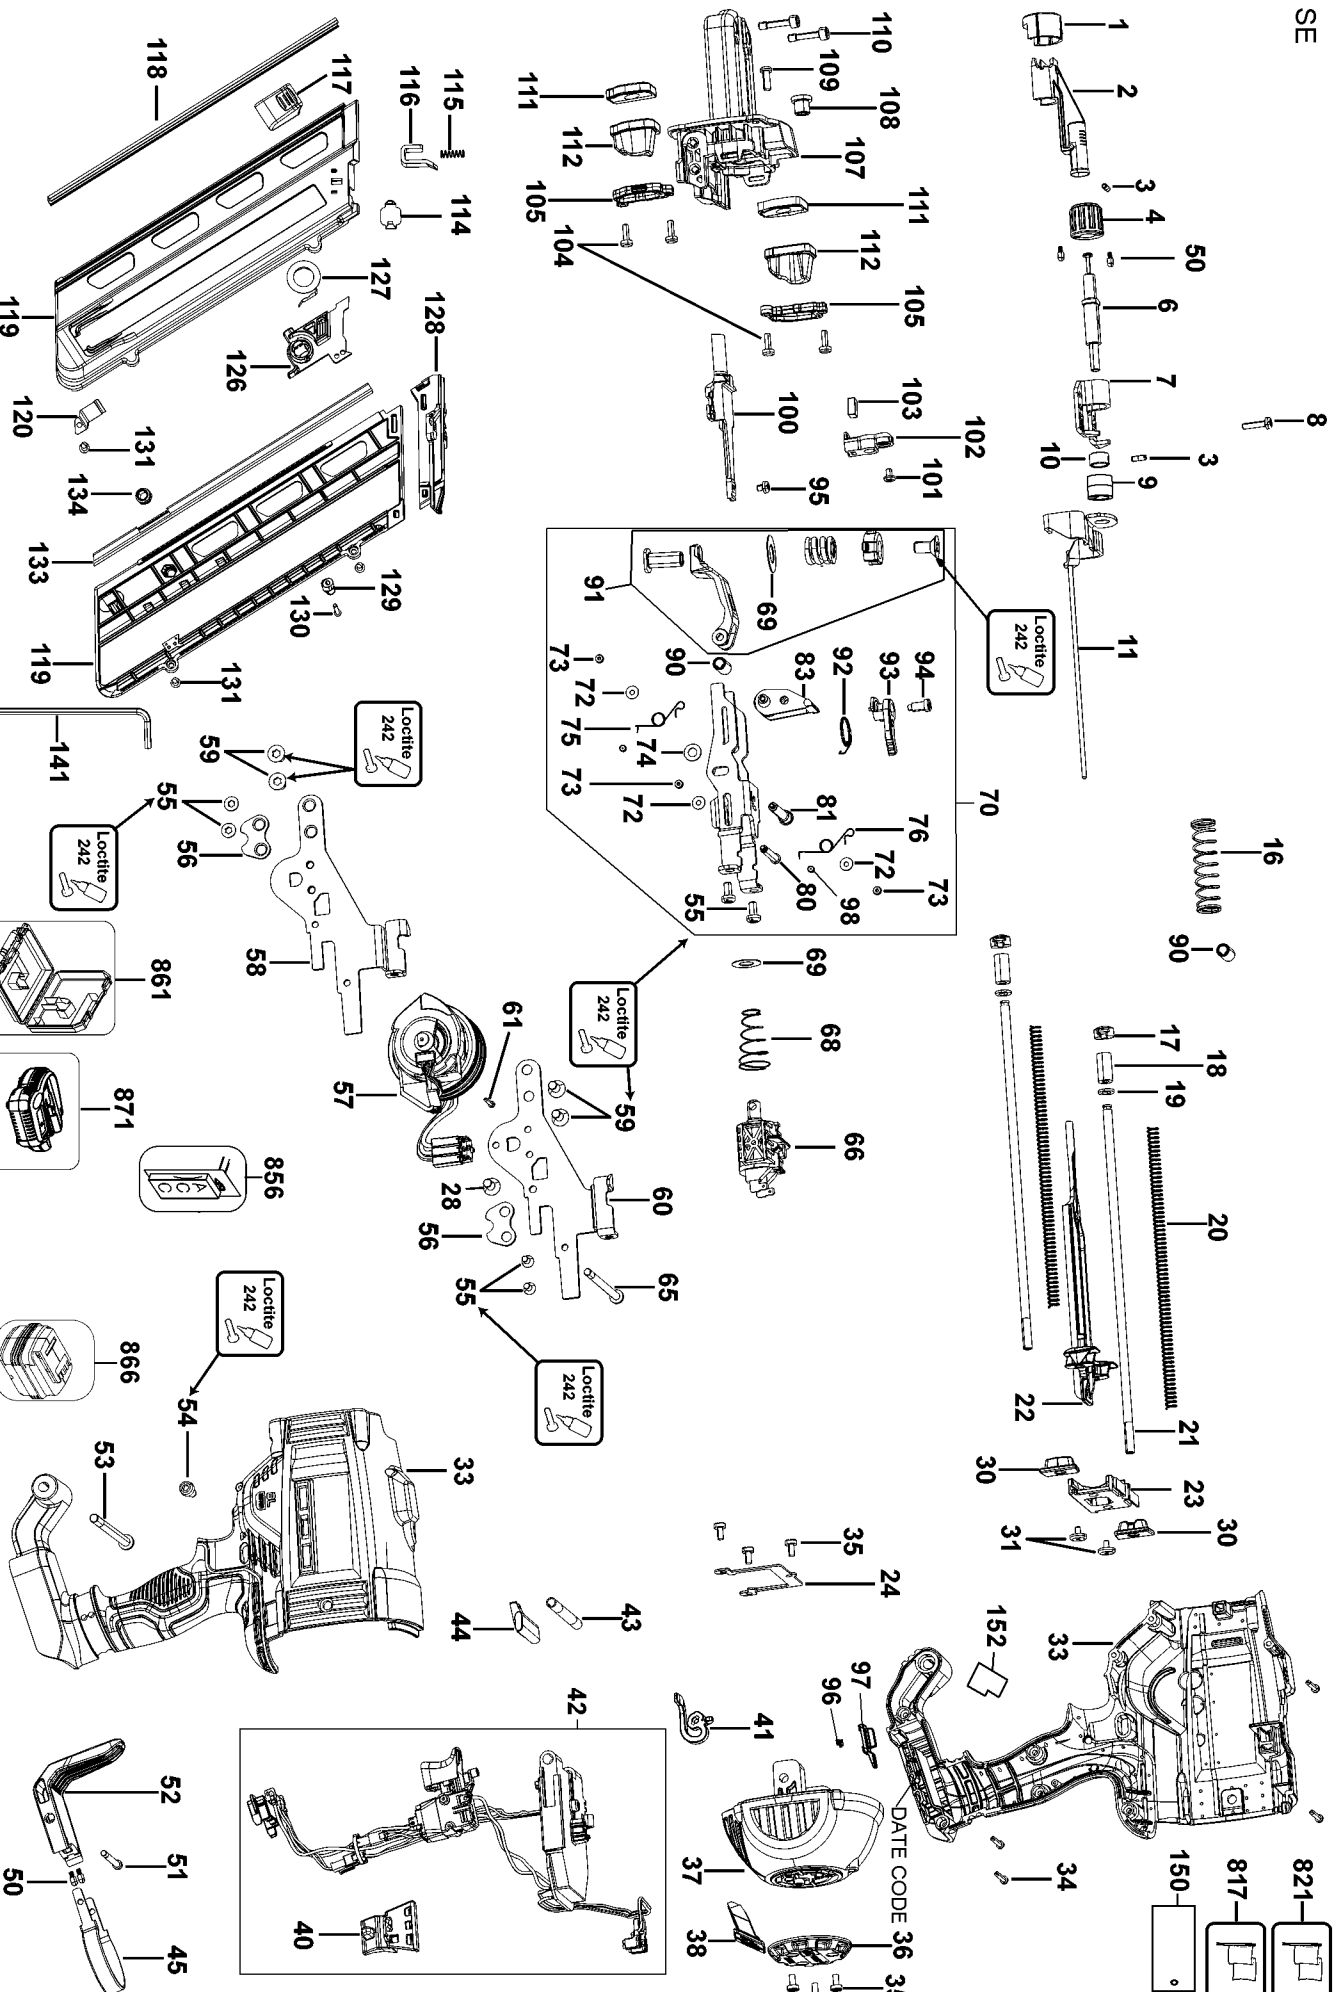

SE

Parts List for DCN692B Type 2

Item Number	Part Number	Description	Qty Required
1	N116163	COVER	1
2	N093795	TRIP ASSEMBLY	1
3	N153045	ROLL PIN	2
4	N037233	ADJUSTER	1
6	N034174	SHAFT	1
7	N034374	SUPPORT	1
8	N432422	SCREW	2
9	N432659	LIMITER	1
10	N044294	SLEEVE	1
11	N380152	TRIP	1
16	N061508	SPRING	1
17	N192671	CAP	2
18	N088831	BUMPER	2
19	N088833	WASHER	2
20	N233943	RETURN SPRING	1
21	N036350	RAIL	2
22	N486032	PROFILE	1
23	N036349	CAP	1
24	N121870	PLATE	1
28	N056875	FLAT HEAD SCREW	1
30	N243999	BUMPER KIT	1
31	N088832	SCREW	2
33	N233946	HOUSING SET	1
34	330019-24	SCREW PLASTITE	8
35	N123731	SCREW	6
36	N061544	COVER	1
37	N028372	END CAP	1

Parts List for DCN692B Type 2

Item Number	Part Number	Description	Qty Required
38	N130853	WINDOW	1
40	N150581	CAP	1
40	N093415	SELECTOR	1
41	N055786	ACTUATOR	1
42	N512743	SWITCH & MODULE	1
43	N439401	SPACER	1
44	N039287	LOCK OFF	1
45	N080411	CLAMP	1
50	326467-00	DETENT	4
51	N093728	SCREW	1
52	N080410	HOOK	1
53	N123751	SCREW	1
54	N093611	SHOULDER SCREW	2
55	N093608	FLAT HEAD SCREW	6
56	N035847	RETAINING PLATE	2
57	N473974	MOTOR ASSEMBLY	1
58	N034749	FRAME	1
59	N477247	FLAT HEAD SCREW	5
60	N034750	FRAME	1
61	N056875	FLAT HEAD SCREW	1
65	N439516	MACHINE SCREW	1
66	N233949	SOLENOID ASSY.	1
68	N219872	SPRING	1
69	N114861	WASHER	4
70	N473189	CARRIAGE ASSY.	1
72	330016-25	PLAIN WASHER	3
73	391814-00	GROMMET	3