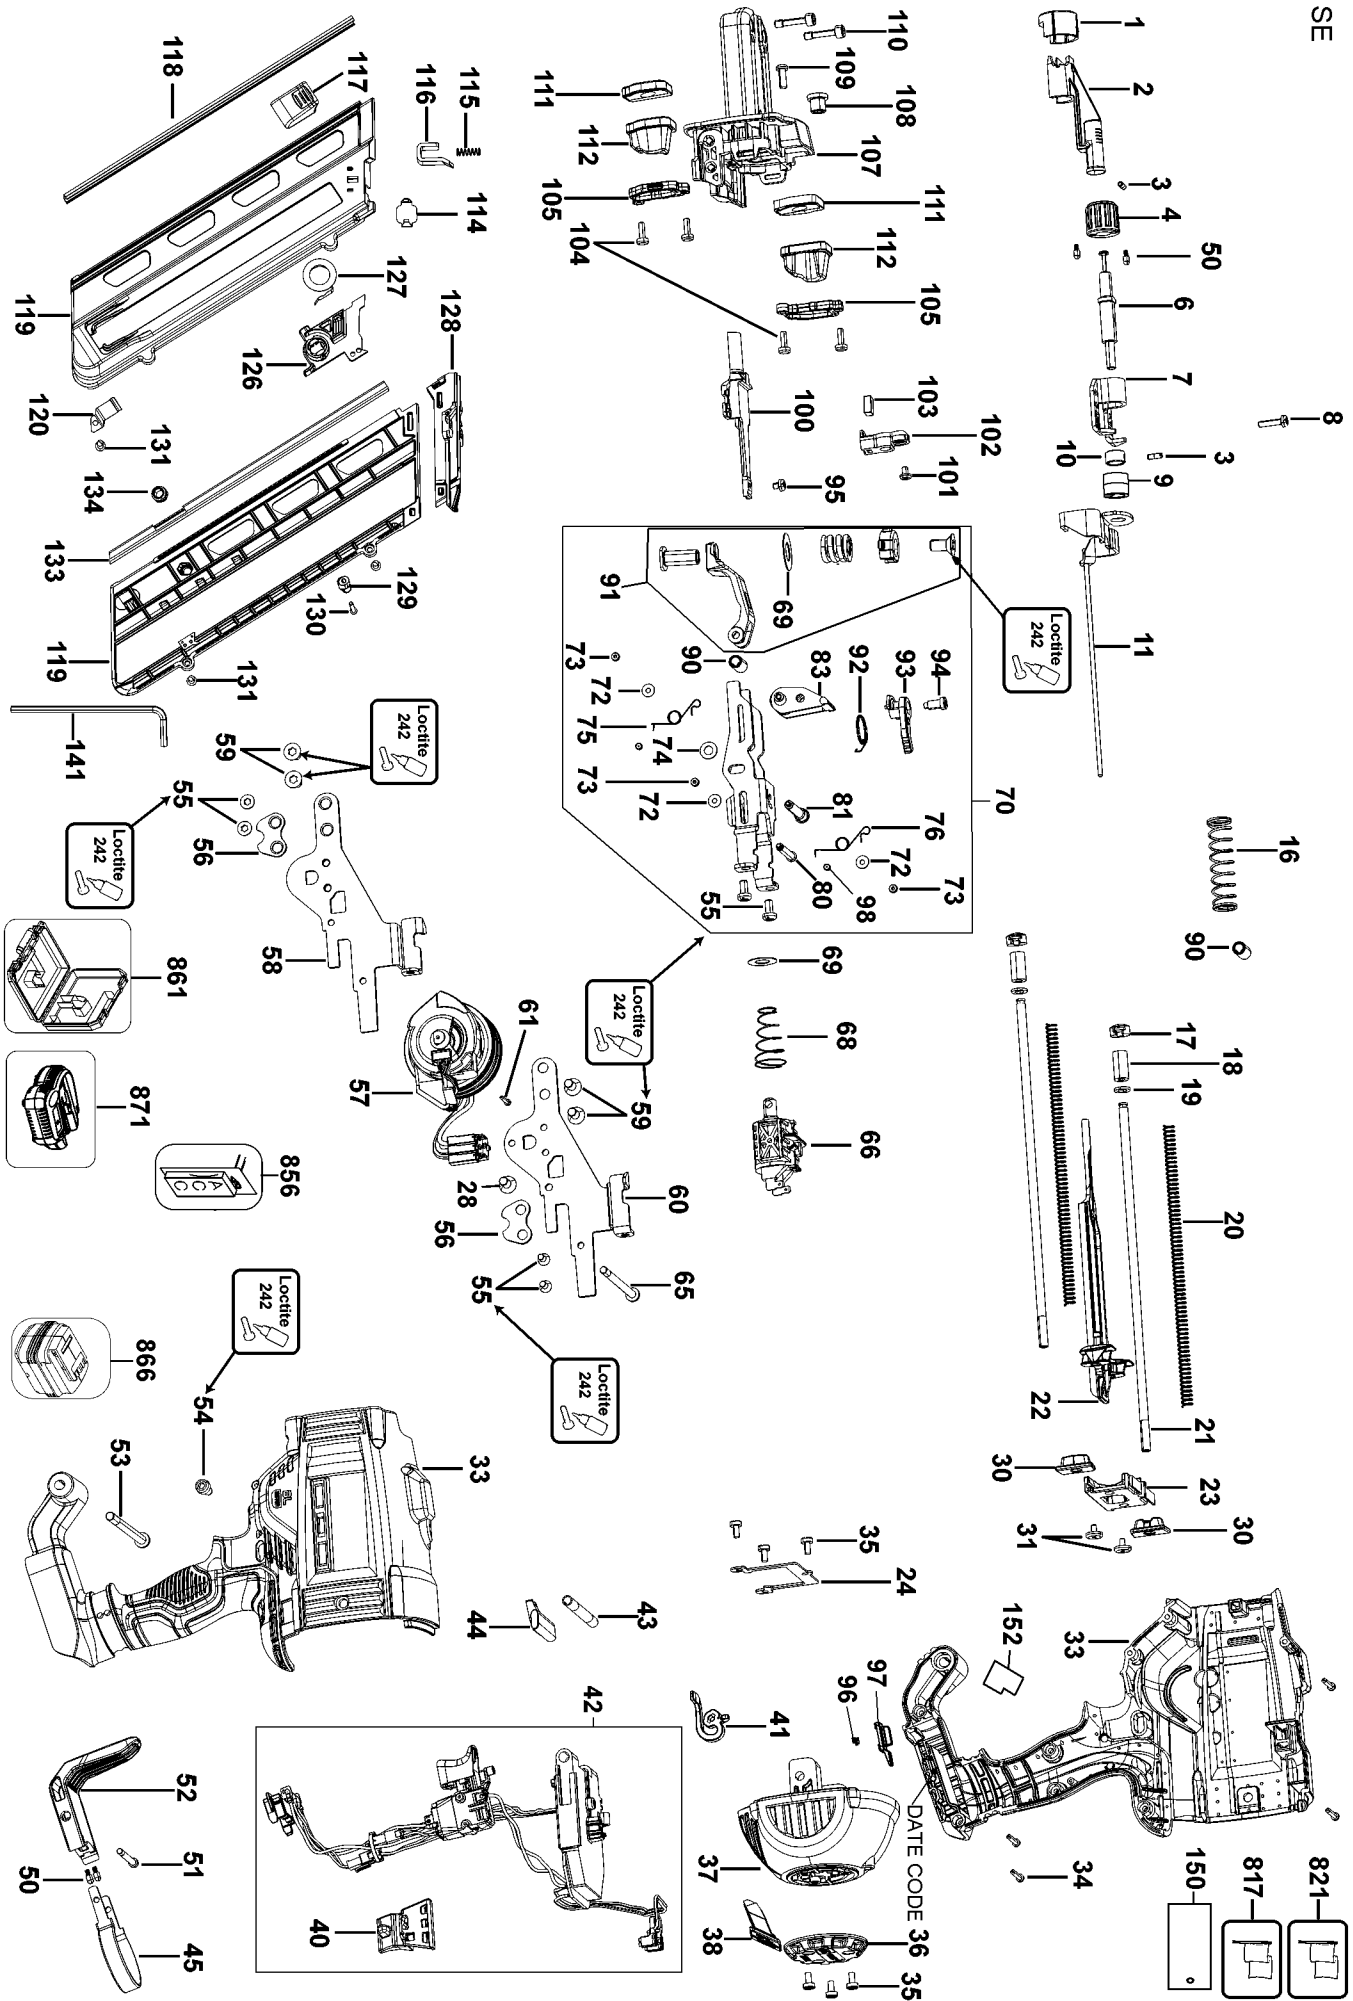

## Parts List for DCN692M1 Type 12

Item Number	Part Number	Description	Qty Required
1	N116163	COVER	1
2	N093795	TRIP ASSEMBLY	1
3	N153045	ROLL PIN	2
4	N037233	ADJUSTER	1
6	N034174	SHAFT	1
7	N034374	SUPPORT	1
8	N432422	SCREW	2
9	N432659	LIMITER	1
10	N044294	SLEEVE	1
11	N380152	TRIP	1
16	N061508	SPRING	1
17	N192671	CAP	2
18	N088831	BUMPER	2
19	N088833	WASHER	2
20	N233943	RETURN SPRING	1
21	N036350	RAIL	2
22	N486032	PROFILE	1
23	N036349	CAP	1
24	N121870	PLATE	1
28	N056875	FLAT HEAD SCREW	1
30	N243999	BUMPER KIT	1
31	N088832	SCREW	2
33	N233946	HOUSING SET	1
34	330019-24	SCREW PLASTITE	8
35	N123731	SCREW	6
36	N061544	COVER	1
37	N028372	END CAP	1

## Parts List for DCN692M1 Type 12

Item Number	Part Number	Description	Qty Required
74	N114961	WASHER	1
75	N231397	SPRING	1
76	N231398	SPRING	1
80	N083553	PIN	1
81	N034920	PIN	1
83	N233950	ROLLER ASSY	1
90	N259819	SLEEVE	1
91	N234259	BEAM	1
92	N086806	TORSION SPRING	1
93	N086157	LEVER	1
94	N113536	SCREW	1
95	N123971	SCREW	1
96	N087259	DETENT SPRING	1
97	N320039	SPEED SELECTOR	1
98	N235059	ISOLATOR	2
100	N233939	INSERT	1
101	949894-06	SCREW	1
102	N194170	HOLDER	1
103	N089554	MAGNET	1
104	324006-15	SCREW	1
105	N082940	RETAINER	2
107	N481055	CASTING	1
108	N061668	BUSHING	1
109	330019-13	SCREW, PLASTITE	2
110	N061605	SPECIAL BOLT	2
111	N133209	DAMPER	2
112	N233940	BUMPERS	1