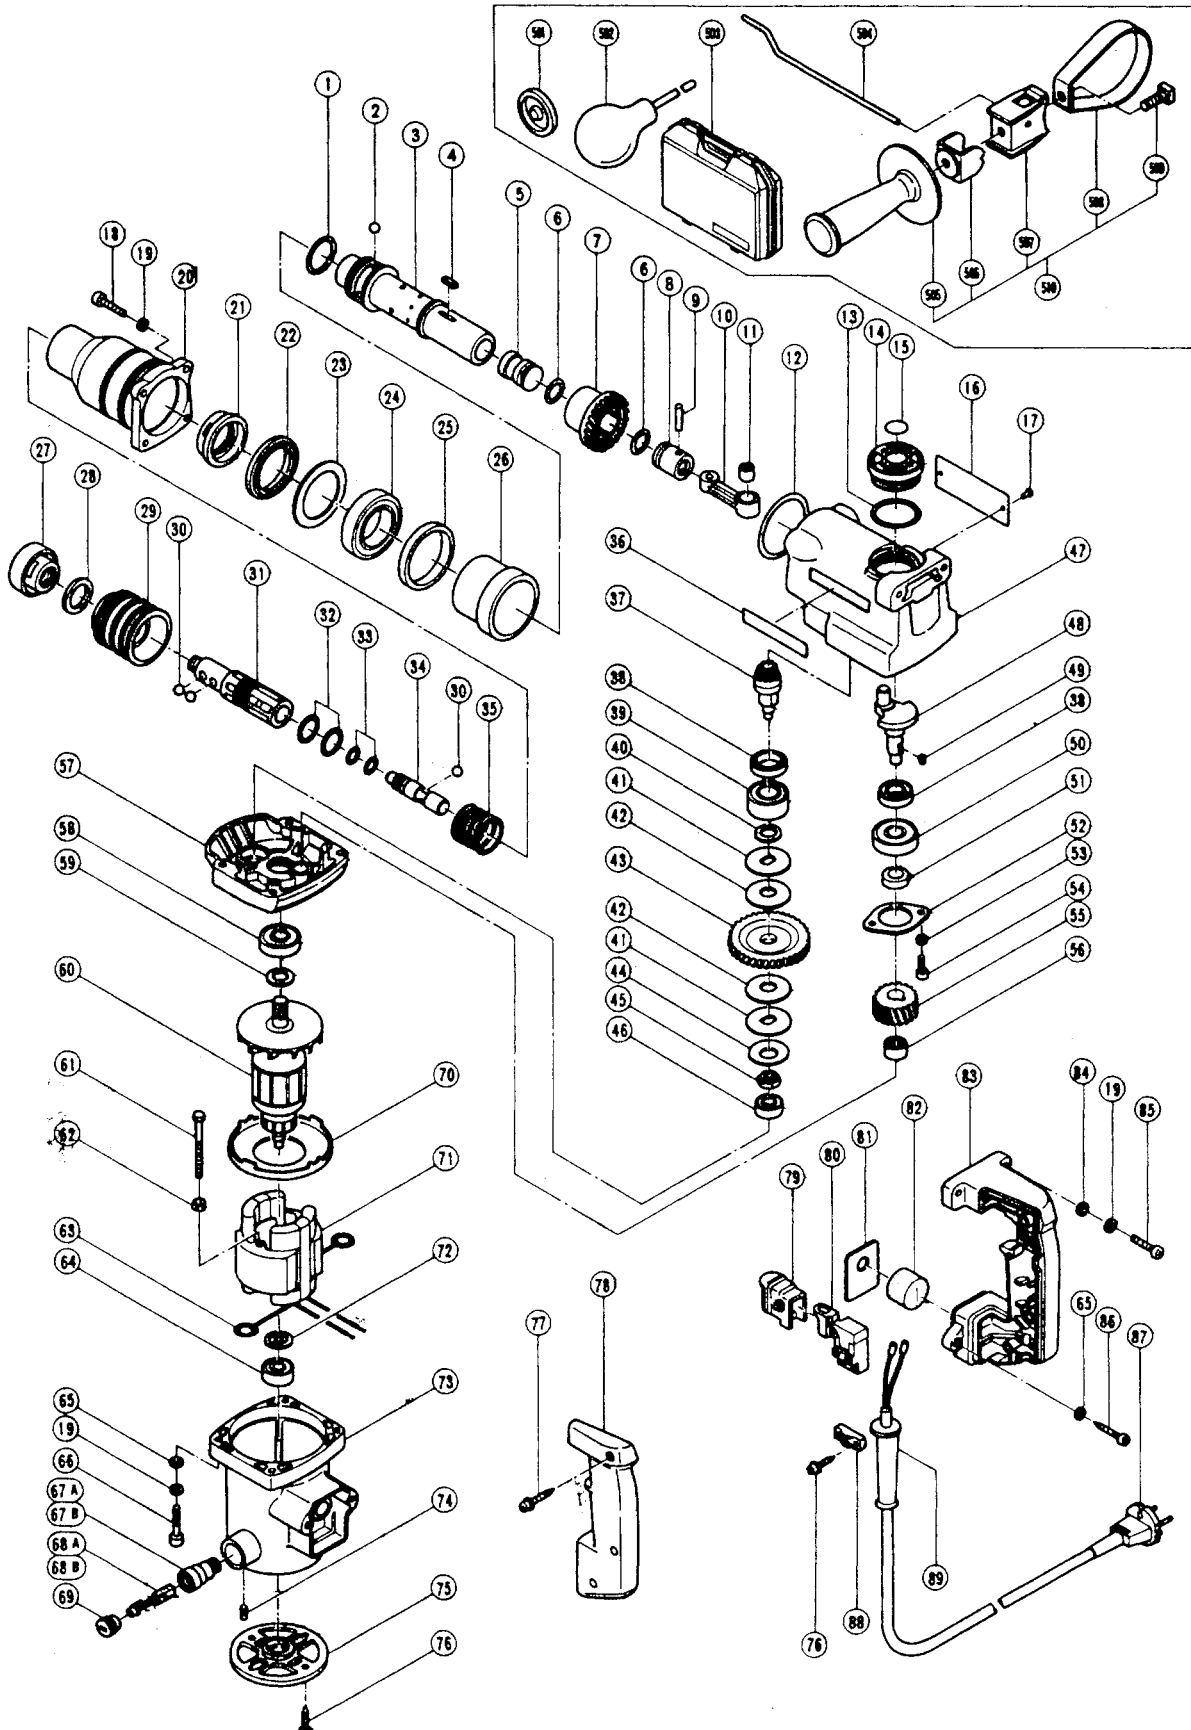

## ELECTRIC TOOL PARTS LIST

■ HAMMER DRILL (ROTARY HAMMER) 1985-3-30  
Model DH22 DH22(E2)

## PARTS

DH22(E2)

Item No.	Code No.	Part Name	Q'ty	Remarks
1	872767	O-Ring (S-32)	1	
2	944941	Steel Ball D7.94	3	
3	982649	Cylinder	1	
4	982696	Feather Key 3 x 3 x 15	2	
5	982651	Striker	1	
6	971760	O-Ring	2	
7	982650	Third Gear	1	
8	982648	Piston	1	
9	971821	Piston Pin	1	
10	982647	Connecting Rod Ass'y	1	includ. 11
11	956406	Needle Bearing	1	
12	980744	O-Ring (S-55)	1	
13	980717	O-Ring (S-38)	1	
14	982646	Oil Cap	1	
15	980934Z	Caution Plate	1	
16	—	Name Plate	1	
17	949610Z	Rivet D2.5 x 4.8	2	(10 pcs.)
18	949662Z	Hexagon Socket Hd. Bolt M5 x 25	4	(10 pcs.)
19	949454Z	Spring Lock Washer	10	for M5 (10 pcs.)
20	984061Z	Cylinder Case	1	
21	982660	Cylinder Cap	1	
22	982659	Oil Seal	1	
23	982658	Washer (B)	1	
24	982657	Ball Bearing (6907)	1	
25	982661	Urethane Ring	1	
26	982656	Pipe	1	
27	971769	Front Cap Ass'y	1	
28	982697	Urethane Washer	1	
29	982663	Slide Grip Ass'y	1	
30	939273Z	Steel Ball D7.14	7	(10 pcs.)
31	—	Retainer Sleeve	1	See alternative parts
32	982655	O-Ring (A)	2	
33	982653	O-Ring (B)	2	
34	982652	Second Hammer	1	
35	982662	Spring	1	
36	957561	HITACHI Label	1	
37	982641	Third Pinion Sleeve Ass'y	1	
38	981851	Oil Seal (B)	2	
39	939287	Ball Bearing (6002VVCM)	1	
40	982640	Washer	1	
41	982643	Slip Plate	2	
42	982642	Clutch Plate	2	
43	982645	Second Gear	1	
44	982644	Belleville Spring	1	
45	982639	Special Nut	1	for M10
46	939398	Ball Bearing (627ZZC2)	1	
47	984060Z	Crank Case Ass'y	1	
48	982635	Crank Shaft	1	
49	932819	Woodruff Key	1	
50	939400	Ball Bearing (6202VVCM)	1	
51	982637	Distance Collar	1	
52	982638	Bearing Cover	1	
53	949453Z	Spring Lock Washer	2	for M4 (10 pcs.)