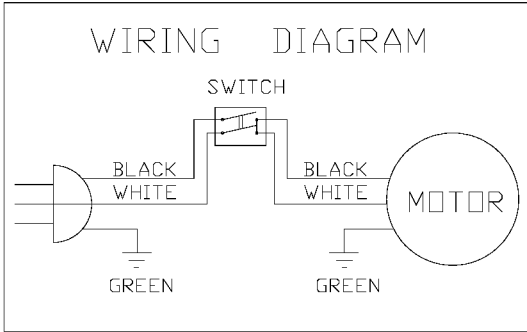

## Parts List for DP350 Type 1

Item Number	Part Number	Description	Qty Required
1	1347527	SCREW	6
2	1343545	WASHER	6
3	904101	COVER PLATE	1
4	1246002	MACH SCREW	2
5	1310062	WASHER	3
6	904102	GUARD	1
7	1310057	STRAIN RELIEF	2
8	1342455	SCREW	9
10	1340719	CLAMP	1
11	1346071	EXT RET RING	1
12	000000-00	No Longer Available	1
13	904104	KEY	1
14	904105	CAM SHAFT	1
15	1246014	CAP SCREW	1
16	488874-00	LOCK WASHER	1
18	1310105	SCREW	2
19	1246159	SET SCREW	2
20	1344330	FLAT WASHER	10
21	904106	BRACKET	1
22	A21570	NAMEPLATE	1
23	000000-00	No Longer Available	2
24	A21574	VARIABLE SPEED LABEL	1
25	1313118	WAVE WASHER	1
26	904112	PIN	1
27	904113	HUB	1
28	A21575	WARNING LABEL	1
29	1246133	SET SCREW	2