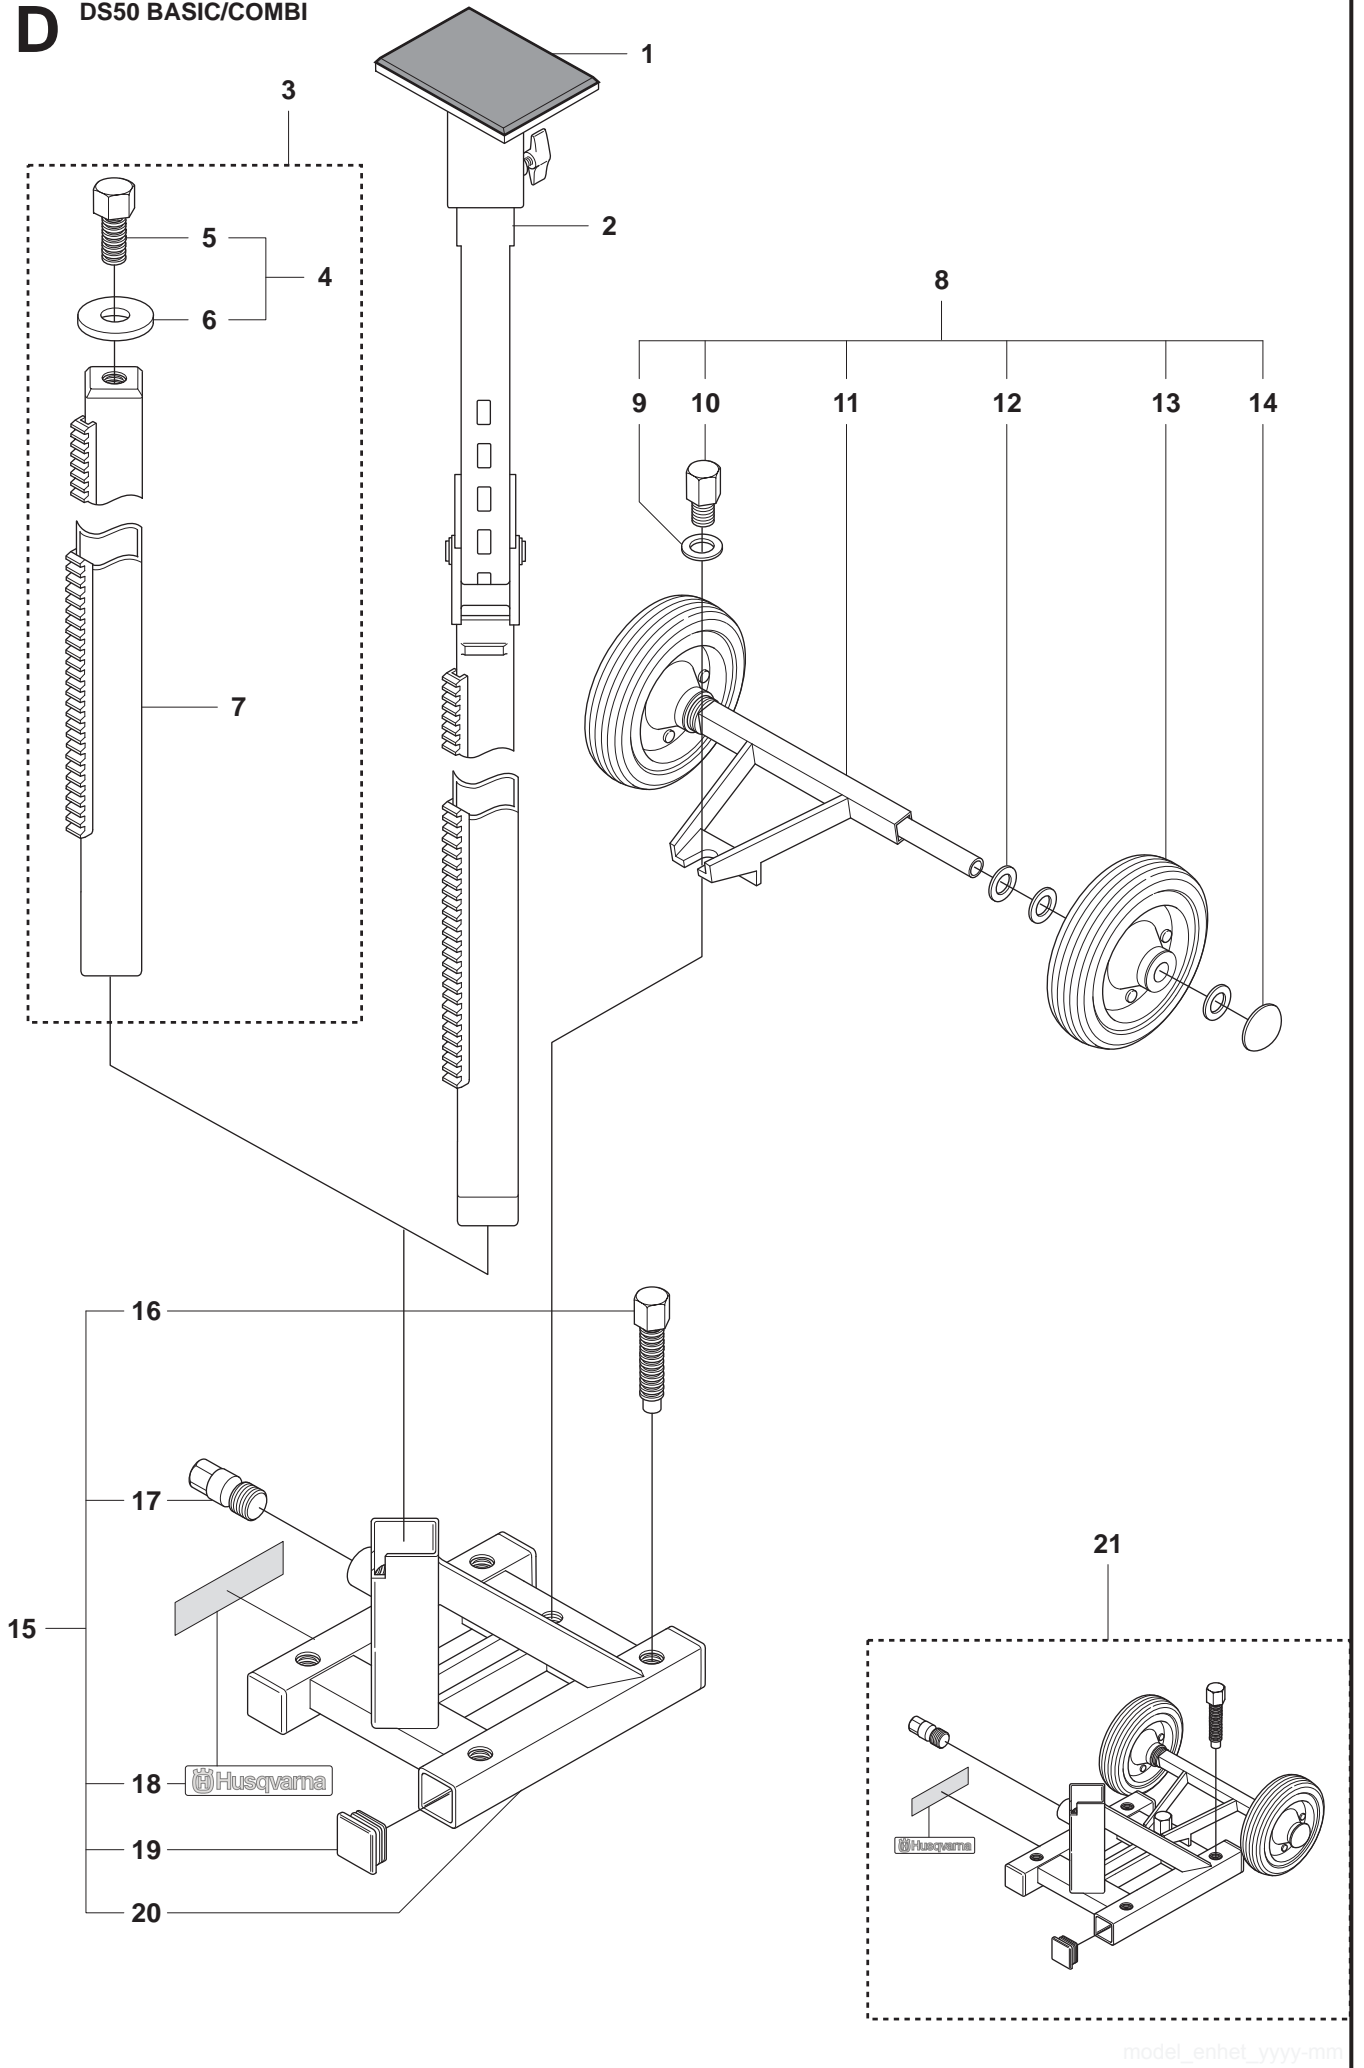

**C**

DS50 BASIC/COMBI

**Page C****DS50 BASIC / COMBI**

<b>Pos.</b>	<b>Part No.</b>	<b>Description</b>	<b>Quantity</b>	<b>Notes</b>
1	506 40 90-07	DRILL CARRIAGE 50X1 ASSY	1	Incl. 2, 8, 9, 12-22
2	506 40 20-01	HANDLE CPL	1	Incl. 3-7
3	531 14 06-72	KNOB	2	
4	531 14 06-73	SPRING	2	
5	531 14 06-84	SLEEVE	1	
6	531 14 06-59	SCREW	1	
7	531 14 06-82	HANDLE	1	
8	506 40 19-01	BUSHING KIT	1	
9	506 40 89-02	BUSHING KIT	1	Incl. 10, 11
10	531 14 06-58	SCREW	8	
11	531 14 08-82	BUSHING	2	
12	531 14 06-86	SCREW	2	
13	531 14 06-30	NUT	2	
14	531 14 06-83	NUT	1	
15	531 14 06-11	WASHER	1	
16	506 40 77-08	ADJUSTABLE LEVER CPL	1	
17	544 12 85-02	DECAL	1	
18	531 14 06-85	SCREW	2	
19	504 02 10-01	DECAL	1	
20	544 21 89-01	HANDLE	1	
21	506 40 17-02	SHAFT CPL	1	Incl.8
22	504 02 22-01	DRILL CARRIAGE 50X1	1	

**D**

DS50 BASIC/COMBI

**Page D****DS50 BASIC / COMBI**

<b>Pos.</b>	<b>Part No.</b>	<b>Description</b>	<b>Quantity</b>	<b>Notes</b>
1	506 40 84-06	TOP SUPPORT CPL	1	SEE ALSO PAGE A
2	506 40 83-05	EXPANDABLE COLUMN ASSY	1	SEE ALSO PAGE A
3	506 40 88-09	DRILL RACK BASIC ASSY	1	Incl. 4, 7
4	504 04 81-01	STOP SCREW 50 CPL	1	Incl. 5, 6
5	504 04 84-01	STOP SCREW	1	
6	504 04 82-01	WASHER	1	
7	544 03 01-01	DRILL RACK BASIC	1	
8	506 40 76-09	SHAFT HOLDER WITH WHEEL	1	Incl. 9-14
9	531 14 07-22	WASHER	1	
10	531 14 07-23	SCREW	1	
11	504 02 06-02	SHAFT HOLDER	1	
12	531 14 06-27	WASHER	6	
13	531 14 07-28	WHEEL	2	
14	531 14 07-30	COVER PLATE	2	
15	506 40 79-13	BASE PLATE BASIC NO WHEEL	1	Incl. 16-20
16	531 14 06-18	ADJUSTMENT SCREW	4	
17	544 06 97-01	LOCKING SCREW	1	
18	504 02 10-02	DECAL	1	
19	531 14 06-20	PLUG	4	
20	504 03 04-03	BASE PLATE BASIC	1	
21	506 40 80-14	BASE PLATE BASIC ASSY	1	