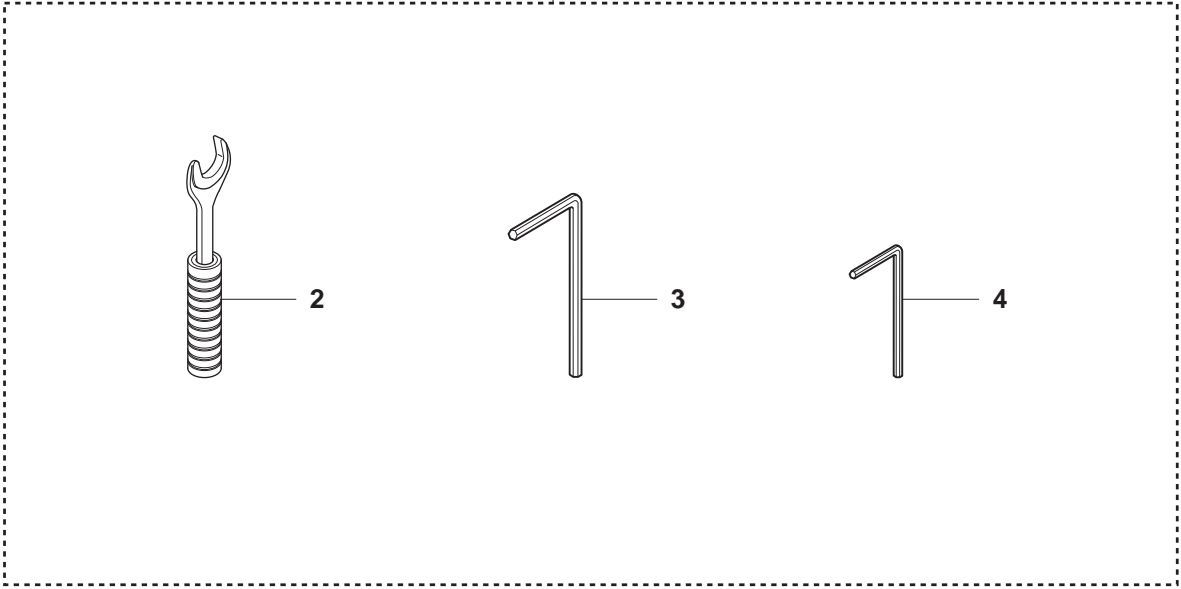

E DS50 BASIC/COMBI
TOOLKIT

1

Page E

DS50 BASIC / COMBI

Pos.	Part No.	Description	Quantity	Notes
1	506 40 86-02	TOOL KIT	1	Incl. 2-4
2	544 22 27-02	SPANNER 24MM	1	
3	531 14 07-62	L ALLEN KEY 8MM	1	
4	544 27 98-01	L ALLEN KEY 6MM	1