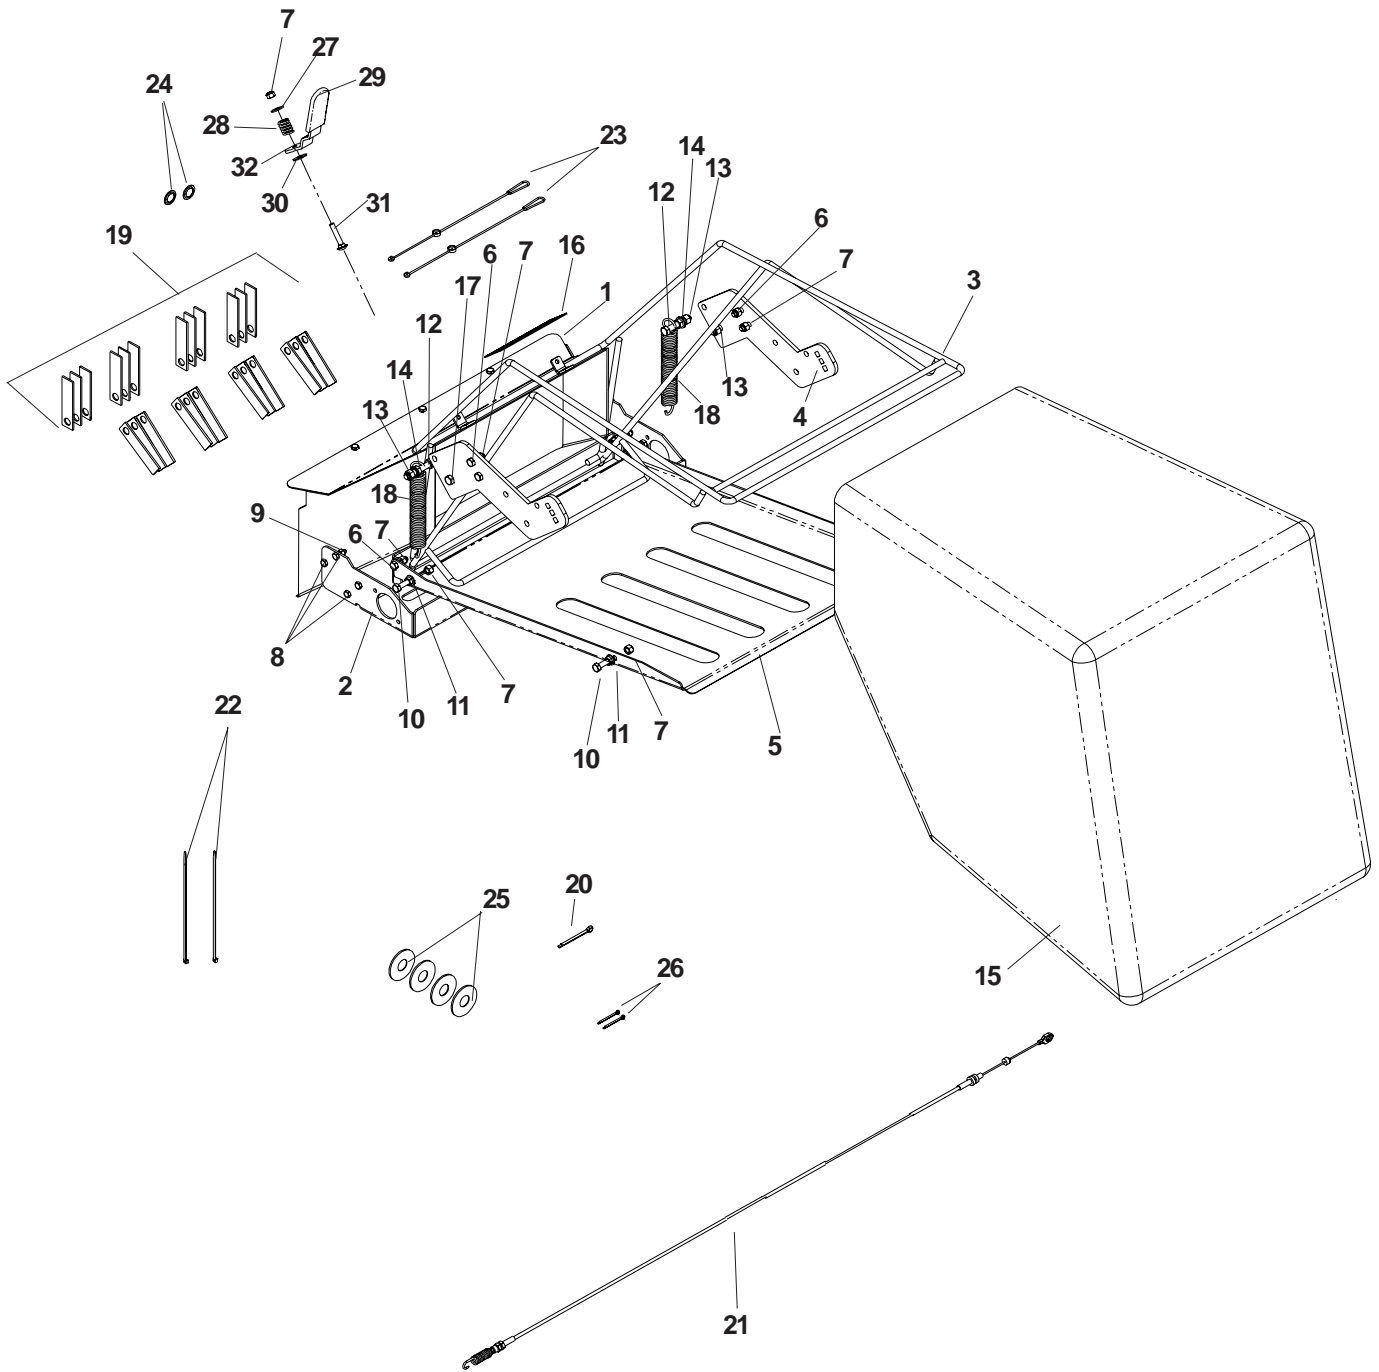

DELTA REEL ASSEMBLY

ITEM	PART NO.	QTY.	DESCRIPTION
.....	539107184 1 22" DELTA REEL (COMPLETE)
1	539100530 2 JAM NUT W/SETSCREW
2	539106653 2 END SPACER
3	539106651 15 BLADE MTG. PLATE
4	539106652 14 SPACER - LONG
5	539106650 1 SHAFT
6	539108116 1 BLADE W/HARDWARE SET (30 BLADES)
7	539108117 1 SCREW & NUT SET (60 EACH)

SPRING REEL ASSEMBLY

ITEM	PART NO.	QTY.	DESCRIPTION
.....	539107185 1 22" SPRING REEL (COMPLETE)
1 539106683 1 SHAFT
2 540108119 1 SPRING W/HARDWARE SET (42 SPRINGS)

DECALS

ITEM	PART NO.	QTY	DESCRIPTION
1	539105071	1	DECAL, NASCAR
2	539107337	1	DECAL, HEIGHT
3	539107244	1	DECAL, HANDLE PIN
4	539101881	1	DECAL, PROP 65
5	539104789	1	DECAL SMALL CROWN
6	540200028	1	DECAL, HEIGHT ADJUST
7	540200732	1	DECAL, 12" HUSQVARNA W/CROWN
8	540200076	1	DECAL, FOOT DANGER
9	539107359	1	DECAL, GRAPHIC
10	539107189	1	DECAL, DT22

BAGGER ASSEMBLY

BAGGER ASSEMBLY

ITEM	PART NO.	QTY	DESCRIPTION
1	539106799	1	CHUTE
2	539106803	1	TRAY
3	539107242	1	BAG FRAME, BLACK
4	539106846	2	EXTENDER
5	539106835	1	SAFETY DOOR
6	539990209	6	SCREW, 5/16 X 1
7	539990717	10	NUT, 5/16, NYLOC
8	539990580	13	SCREW, 1/4 X 3/4
9	539976978	13	NUT, 1/4, NYLOC
10	539990669	3	SCREW, 5/16 X 1 3/4
11	539990585	3	NUT, 5/16, SERRATED WASHER
12	539990588	2	SCREW, 3/8 X 2
13	539976979	4	NUT, 3/8, NYLOC
14	539990613	2	NUT, 3/8, SERRATED WASHER
15	540005464	1	BAG
16	539976583	1	DECAL, WARNING
17	539990563	2	SCREW, 3/8 X 1
18	539107315	2	SPRING, BAGGER
19	539109771	1	BLADE SET (56)
20	539990297	1	COTTER PIN 1/8 X 1 1/2 (FOR REAR AXLE)
21	539106827	1	CABLE, BAGGER
22	539976856	2	WIRE TIE
23	539102563	2	LANYARD
24	540053411	2	RETAINING RING
25	539000436	4	WASHER, 5/8, SAE (FOR REAR AXLE)
26	539099037	2	COTTER PIN, 3/32 X 3/4
27	539990692	1	WASHER, 5/16
28	539976438	1	SPRING
29	539110865	1	GRIP
30	539990517	1	WASHER, 3/8
31	539990861	1	RHSNB, 5/16-18 X 1 3/4
32	539110982	1	BAG CLAMP