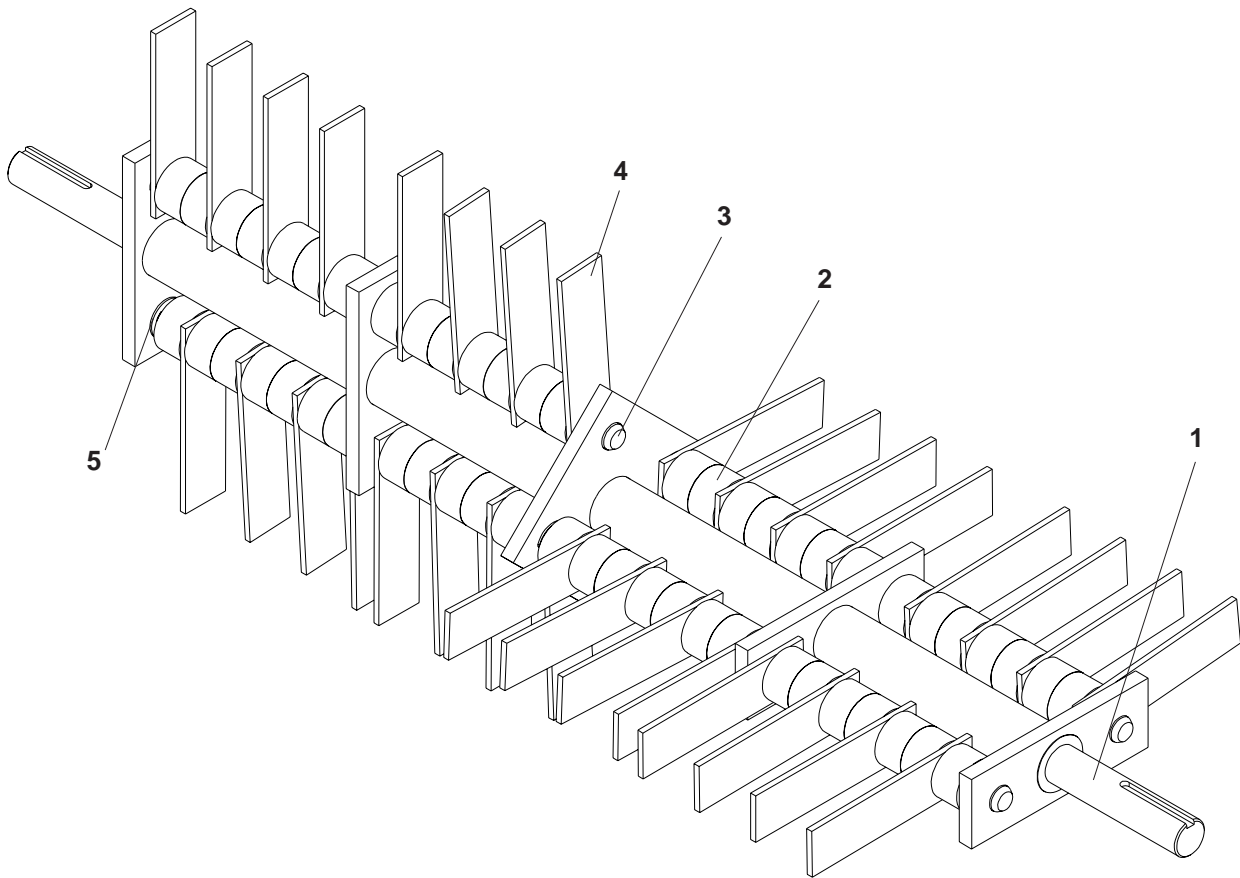

FLAIL REEL ASSEMBLY

ITEM	PART NO.	QTY.	DESCRIPTION
.....	539107183	 1	..... 22" FLAIL REEL (COMPLETE)
1	 539106641	 1	..... SHAFT
2	 539108113	 1	..... SPACER SET (56 SPACERS)
3	 539108111	 1	..... SHAFT & HARDWARE SET(4 SHAFTS)
4	 539108110	 1	..... BLADE SET (32 BLADES)
.....	539108112	 1	..... BLADES W/SHAFTS & HARDWARE SET (32 BLADES)
5	 539101949	 8	..... E-RING 1/2