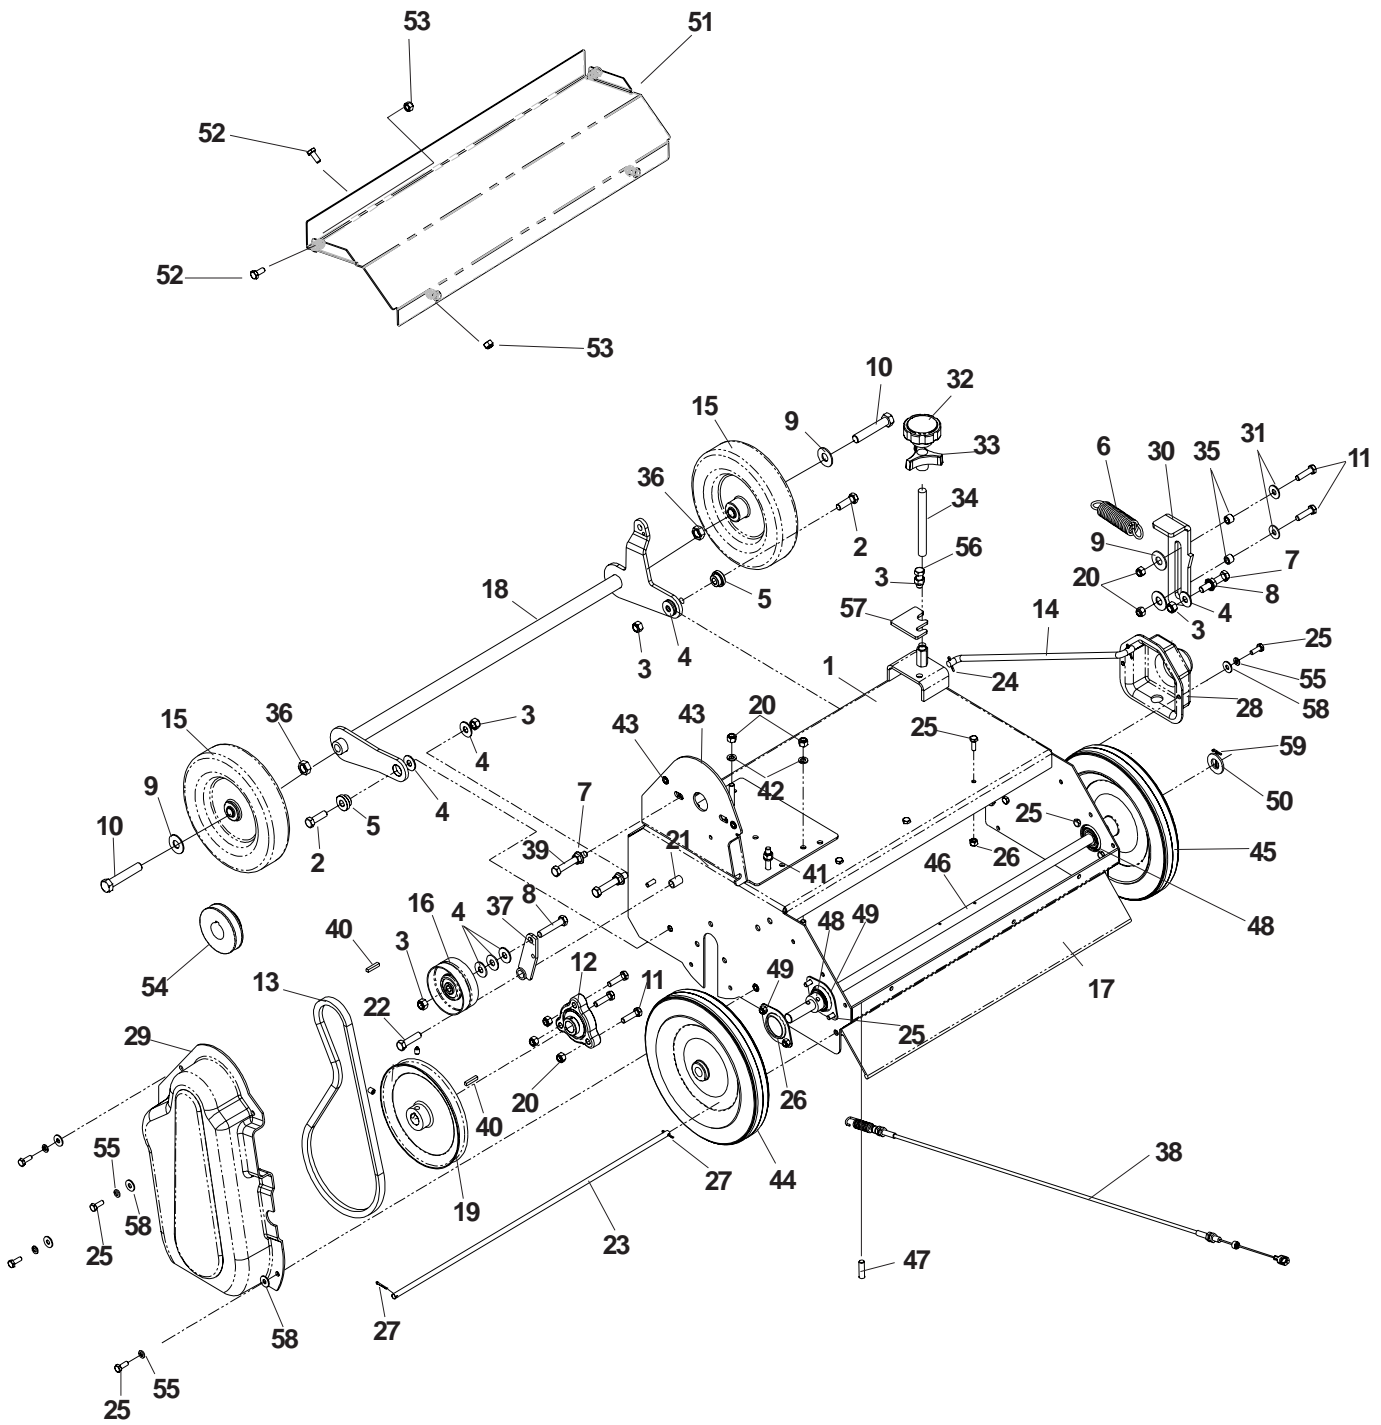

HANDLE ASSEMBLY

ITEM	PART NO.	QTY.	DESCRIPTION
1	539106758	1	HANDLE
2	539052561	2	FOAM GRIP
3	539106760	1	BAIL
4	539100481	2	KNOB
5	539106755	2	HANDLE SIDE
6	539106654	1	MOUNT
7	539100556	2	PIN
8	539102563	2	LANYARD
9	539100472	2	RHSNB 5/16C X 1 1/4
10	539990692	3	WASHER, 5/16, FLAT
11	539106688	1	CABLE TAB
12	539990639	1	HCS 1/4C X 1 1/2
13	539976978	1	NUT, 1/4C, NYLOC
14	539106645	1	LEVER
15	539102998	1	WASHER, FRICTION
16	539976979	7	NUT, 3/8C, NYLOC
17	539976941	1	HCS 3/8C X 1 1/4
18	539990517	2	WASHER, 3/8, FLAT
19	539990563	6	HCS 3/8C X 1
20	539976526	1	ADJ. LEVER GRIP
21	539990209	1	HCS 5/16C X 1
22	539990717	1	NUT, 5/16C, NYLOC

BODY ASSEMBLY