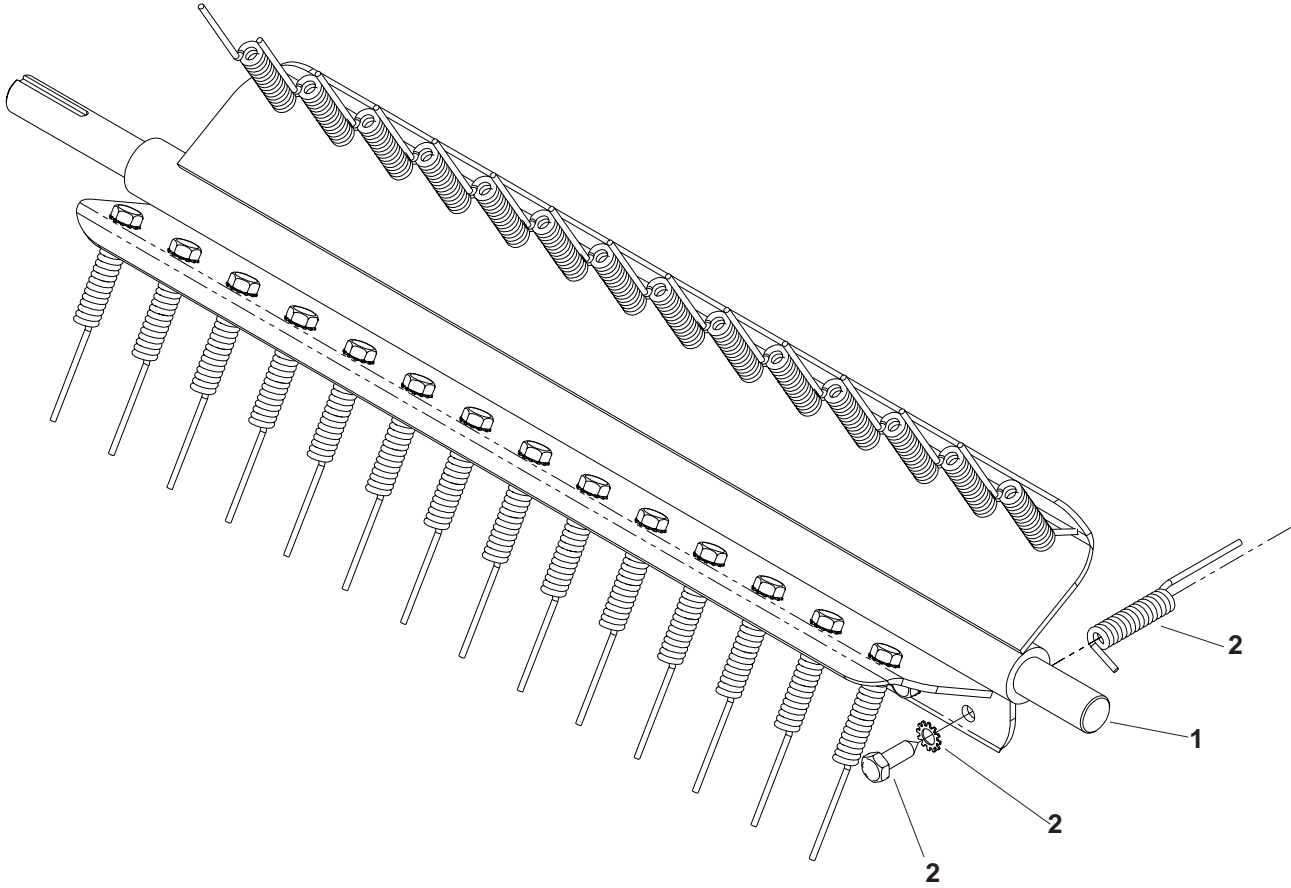

SPRING REEL ASSEMBLY

ITEM	PART NO.	QTY.	DESCRIPTION
.....	539107185	 1	..... 22" SPRING REEL (COMPLETE)
1	 539106683	 1	..... SHAFT
2	 540108119	 1	..... SPRING W/HARDWARE SET (42 SPRINGS)