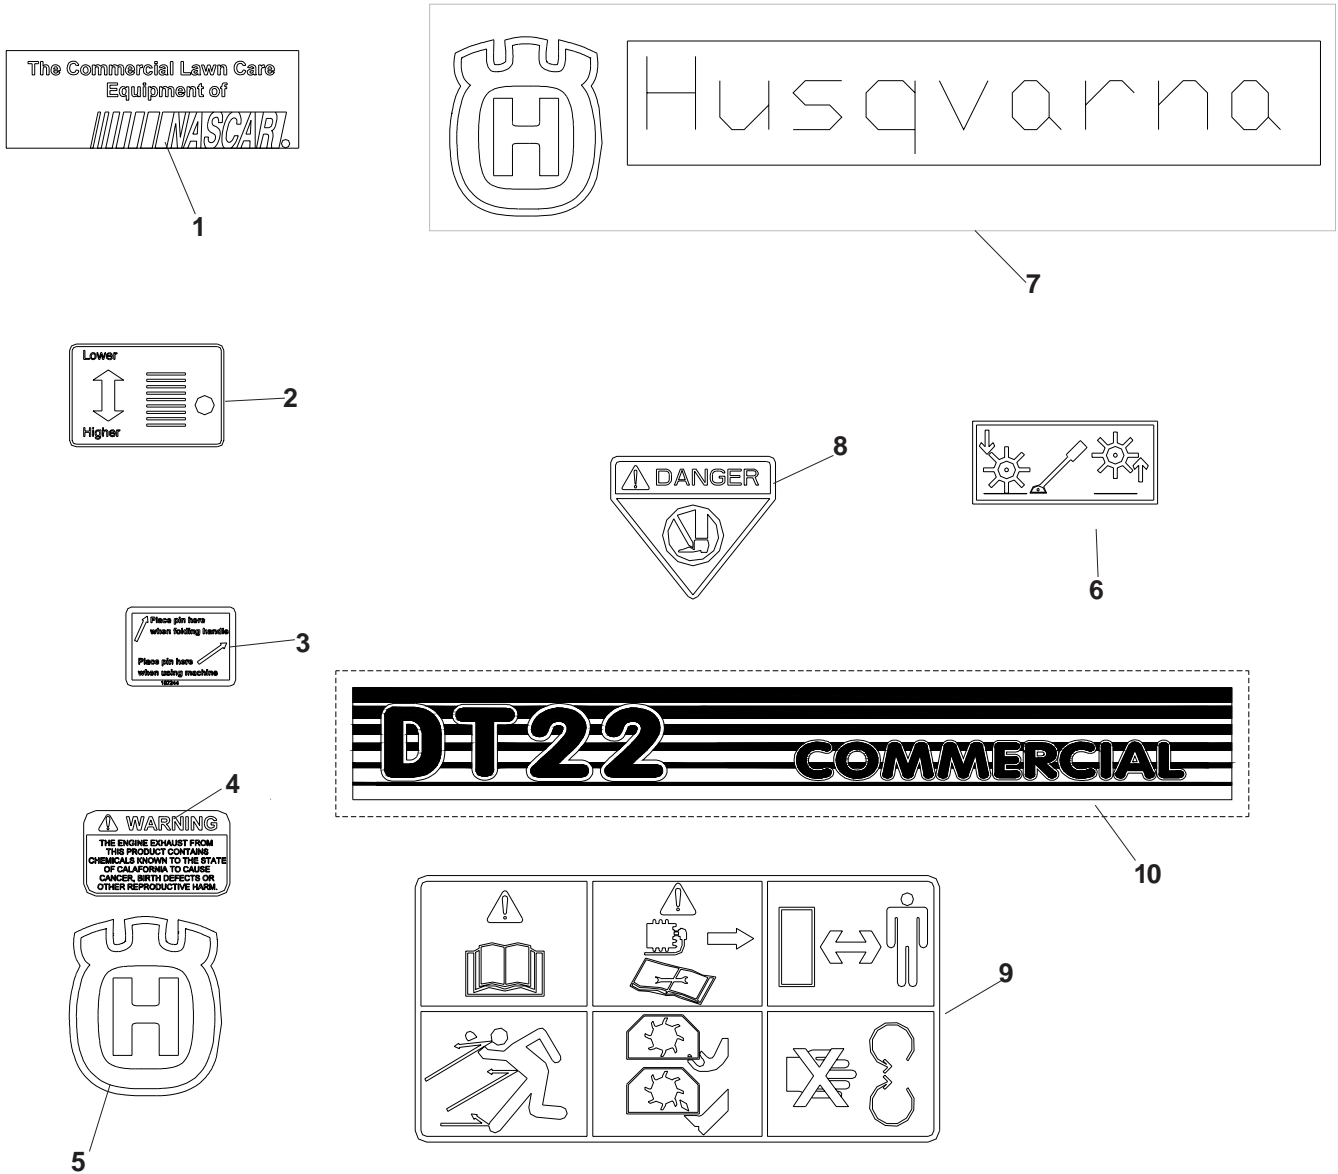

DELTA REEL ASSEMBLY

ITEM	PART NO.	QTY.	DESCRIPTION
.....	539107184 1 22" DELTA REEL (COMPLETE)
1	539100530 2 JAM NUT W/SETSCREW
2	539106653 2 END SPACER
3	539106651 15 BLADE MTG. PLATE
4	539106652 14 SPACER - LONG
5	539106650 1 SHAFT
6	539108116 1 BLADE W/HARDWARE SET (30 BLADES)
7	539108117 1 SCREW & NUT SET (60 EACH)

SPRING REEL ASSEMBLY

ITEM	PART NO.	QTY.	DESCRIPTION
.....	539107185 1 22" SPRING REEL (COMPLETE)
1 539106683 1 SHAFT
2 540108119 1 SPRING W/HARDWARE SET (42 SPRINGS)

DECALS

ITEM	PART NO.	QTY	DESCRIPTION
1	539105071	1	DECAL, NASCAR
2	539107337	1	DECAL, HEIGHT
3	539107244	1	DECAL, HANDLE PIN
4	539101881	1	DECAL, PROP 65
5	539104789	1	DECAL SMALL CROWN
6	540200028	1	DECAL, HEIGHT ADJUST
7	540200732	1	DECAL, 12" HUSQVARNA W/CROWN
8	540200076	1	DECAL, FOOT DANGER
9	539107359	1	DECAL, GRAPHIC
10	539107189	1	DECAL, DT22