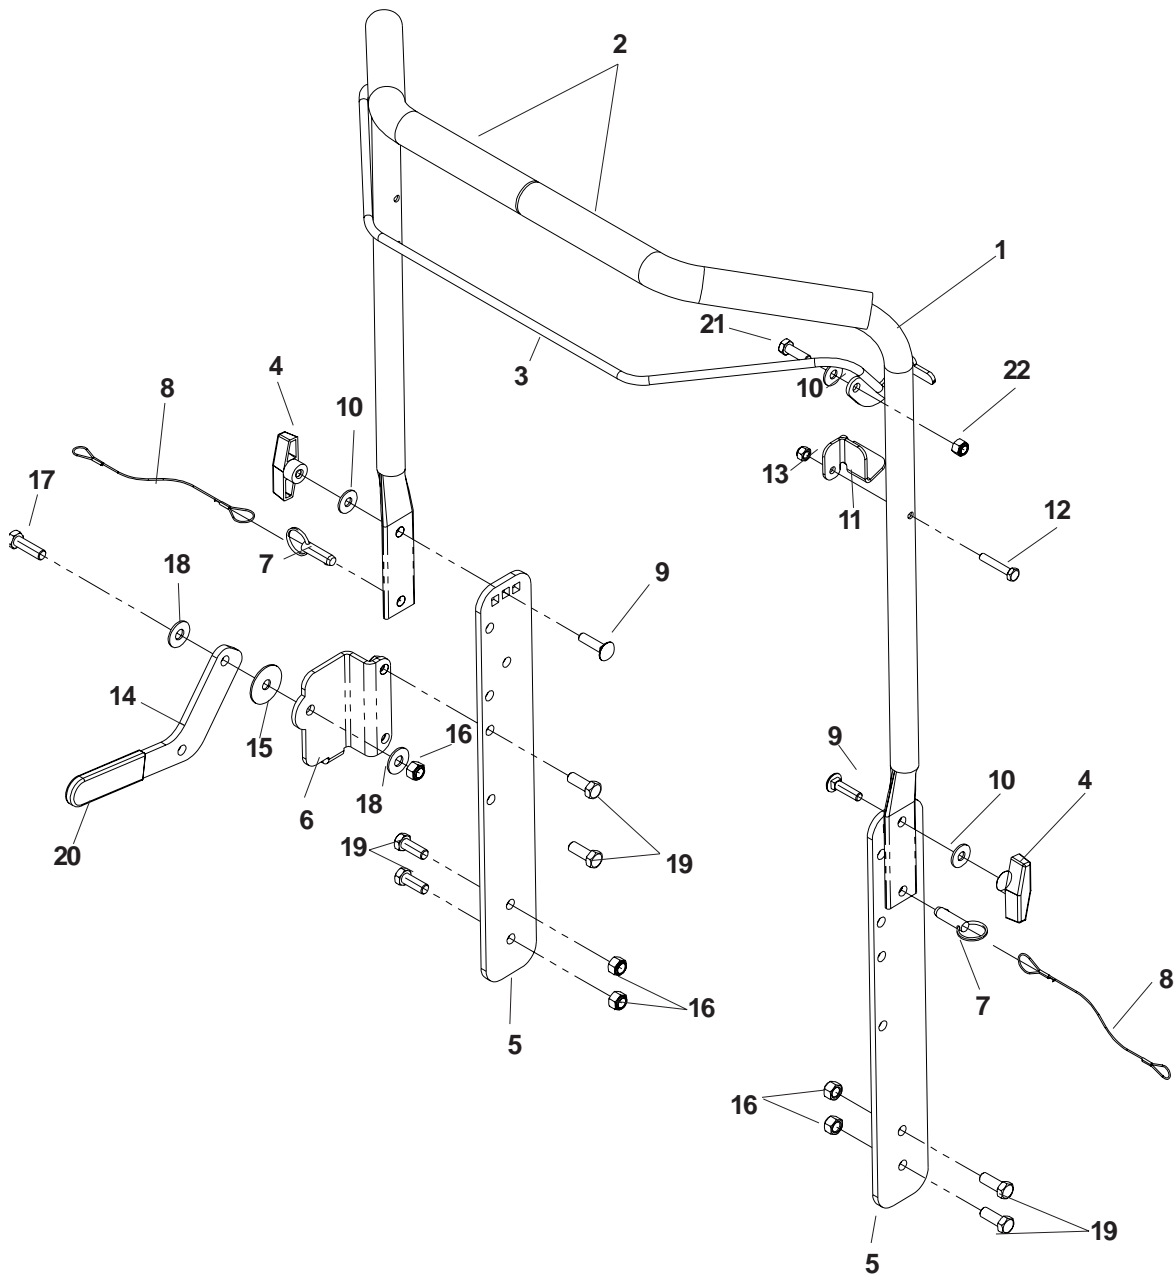

HANDLE ASSEMBLY

HANDLE ASSEMBLY

ITEM	PART NO.	QTY.	DESCRIPTION
1	539106758	1	HANDLE
2	539052561	2	FOAM GRIP
3	539106760	1	BAIL
4	539100481	2	KNOB
5	539106755	2	HANDLE SIDE
6	539106654	1	MOUNT
7	539100556	2	PIN
8	539102563	2	LANYARD
9	539100472	2	RHSNB 5/16C X 1 1/4
10	539990692	3	WASHER, 5/16, FLAT
11	539106688	1	CABLE TAB
12	539990639	1	HCS 1/4C X 1 1/2
13	539976978	1	NUT, 1/4C, NYLOC
14	539106645	1	LEVER
15	539102998	1	WASHER, FRICTION
16	539976979	7	NUT, 3/8C, NYLOC
17	539976941	1	HCS 3/8C X 1 1/4
18	539990517	2	WASHER, 3/8, FLAT
19	539990563	6	HCS 3/8C X 1
20	539976526	1	ADJ. LEVER GRIP
21	539990209	1	HCS 5/16C X 1
22	539990717	1	NUT, 5/16C, NYLOC