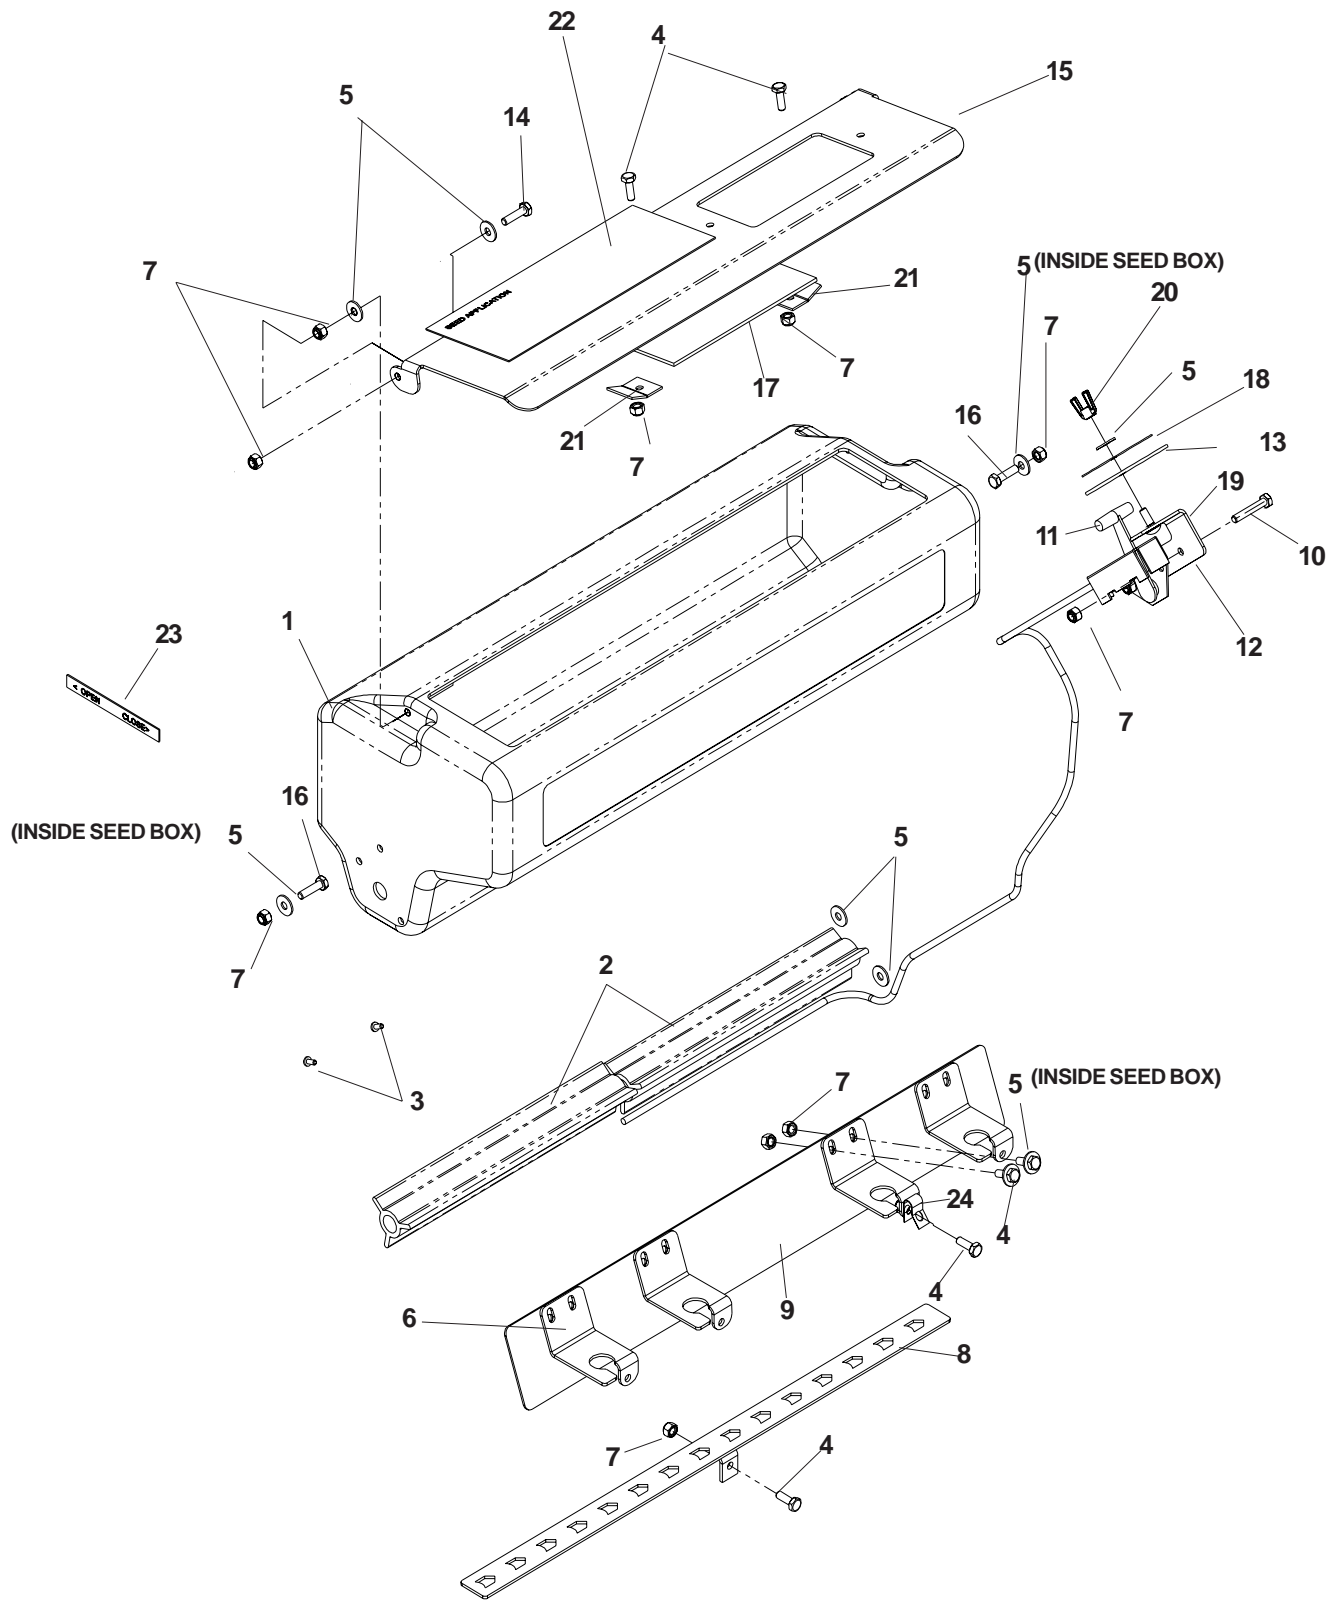

SEEDER ASSEMBLY

SEEDER ASSEMBLY

ITEM	PART NO.	QTY	DESCRIPTION
1	539109374	1	SEEDBOX
2	539106661	2	AGITATOR
3	540000113	2	SCREW, #8-32 X 3/8, TAPPING
4	539990580	12	HCS 1/4C X 3/4
5	539990598	20	WASHER, 1/4, FLAT
6	539106677	4	GUIDE
7	539976978	20	NUT, 1/4C, NYLOC
8	539106678	1	GATE
9	539109375	1	SHIELD
10	539990639	2	HCS 1/4C X 1 1/2
11	540052551	1	SEEDER CABLE
12	539106680	1	MOUNT
13	539107357	1	SEED DIAL
14	539977761	6	HCS 1/4C X 1
15	539106684	1	SEED DOOR
16	539990548	2	HCS 1/4C X 1
17	539106806	1	SEED WINDOW
18	540200141	1	DECAL, SEED DIAL
19	539990074	1	RHSNB 1/4C X 3/4
20	539990997	1	WINGNUT, 1/4C, NYLOC
21	539107246	2	WINDOW CLIP
22	540200140	1	DECAL, SEED APPLICATION
23	540200143	1	DECAL, OPEN/CLOSE
24	540052931	1	CABLE CLAMP
	540053411	2	PUSH NUTS, 5/8 (REAR AXLE) (NOT SHOWN)

Some models use a cotter pin on the rear axle. For those models pushnuts are not necessary.