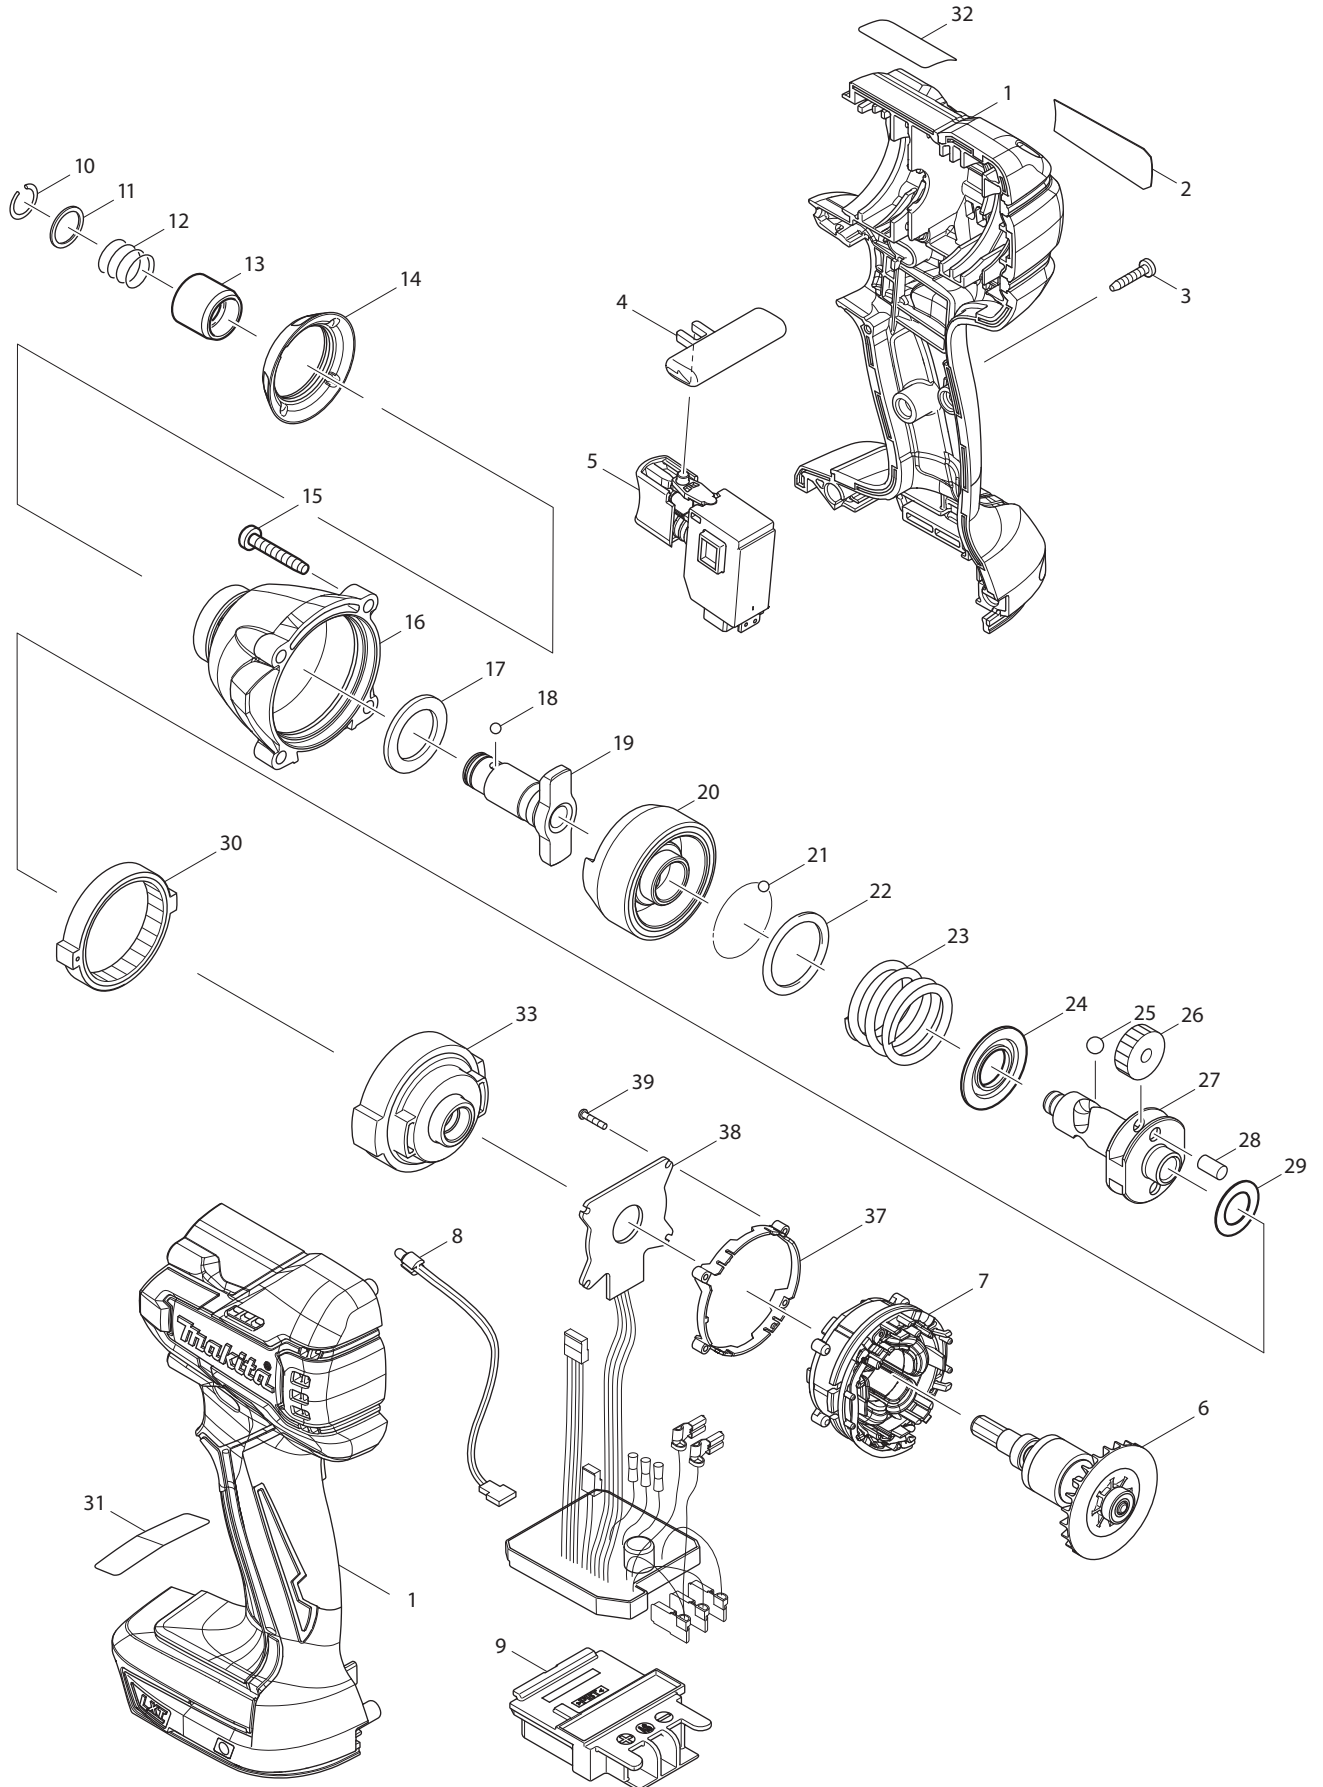

04 - 2014
DTD129RFE, DTD129RME, DTD129SYE, DTD129Z
18V BRUSHLESS IMPACT DRIVER
(MIDDLE RANGE)

Item No.	Type	Sub	Part No.	Description	Qty	Unit
1			187455-7	HOUSING SET	1	SET
		INC.	263005-3	RUBBER PIN 6	2	PC.
2			815A11-6	NAME PLATE F/DTD129	1	PC.
3			266429-2	TAPPING SCREW 3X16	8	PC.
4			419041-9	F/R CHANGE LEVER	1	PC.
5			650689-0	SWITCH C3JW-2B	1	PC.
6			619303-7	ROTOR	1	PC.
7			629959-8	STATOR	1	PC.
8			620163-2	LED CIRCUIT	1	PC.
9			643860-3	TERMINAL	1	PC.
10			231951-8	RING SPRING 11	1	PC.
11			267085-1	FLAT WASHER 12	1	PC.
12			233005-7	COMPRESSION SPRING 13	1	PC.
13			324420-7	SLEEVE	1	PC.
14			424513-1	BUMPER	1	PC.
15			266374-1	TAPPING SCREW 4X25	4	PC.
16			141633-3	HAMMER CASE COMPLETE	1	PC.
17			261151-6	NYLON WASHER 19	1	PC.
18	1		216001-0	STEEL BALL 3.5	2	PC.
	2		216040-0	STEEL BALL 3.5	2	PC.
19			326188-1	ANVIL M	1	PC.
20			326110-8	HAMMER	1	PC.
21	1		216001-0	STEEL BALL 3.5	2	PC.
	2		216040-0	STEEL BALL 3.5	2	PC.
22			267175-0	FLAT WASHER 24	1	PC.
23			233430-2	COMPRESSION SPRING 24	1	PC.
24			267766-7	CUP WASHER 14	1	PC.
25	1		216011-7	STEEL BALL 5.6	2	PC.
	2		216041-8	STEEL BALL 5.6	2	PC.
26			226336-1	SPUR GEAR 22	2	PC.
27			326109-3	SPINDLE	1	PC.
28			256253-1	PIN 5	2	PC.
29			267212-0	FLAT WASHER 12	1	PC.
30			227279-0	INTERNAL GEAR 51	1	PC.
31			802K37-7	CAUTION LABEL FR	1	PC.
32			802K38-5	CAUTION LABEL SP	1	PC.
33			141693-5	INTERNAL GEAR CASE COMPLETE	1	PC.
37			687464-1	SUPPORT	1	PC.
38			620161-6	CONTROLLER	1	PC.
39			266786-8	+ PAN HEAD TAPPING SCREW 2X10	4	PC.
100			251314-2	+ SCREW M4X12 (For Item No. A02 Hook)	1	PC.

ACCESSORIES

- See catalogue or visit www.makita.ca for more optional accessories -

A02	-----	LI-ION BATTERY ACCESSORIES		
A03	-----	BATTERY CHARGER		
A04	-----	18V LI-ION BATTERY		
A06		821532-2	PLASTIC CARRYING CASE	1 PC.
A07		192077-0	3/8" KYLS DRILL CHUCK ATTCHMENT	1 PC.
		194250-8	3/8" KYLS DRILL CHUCK ATTCHMENT	1 PC.
		191881-4	3/8" DRILL CHUCK ATTCHMENT	1 PC.