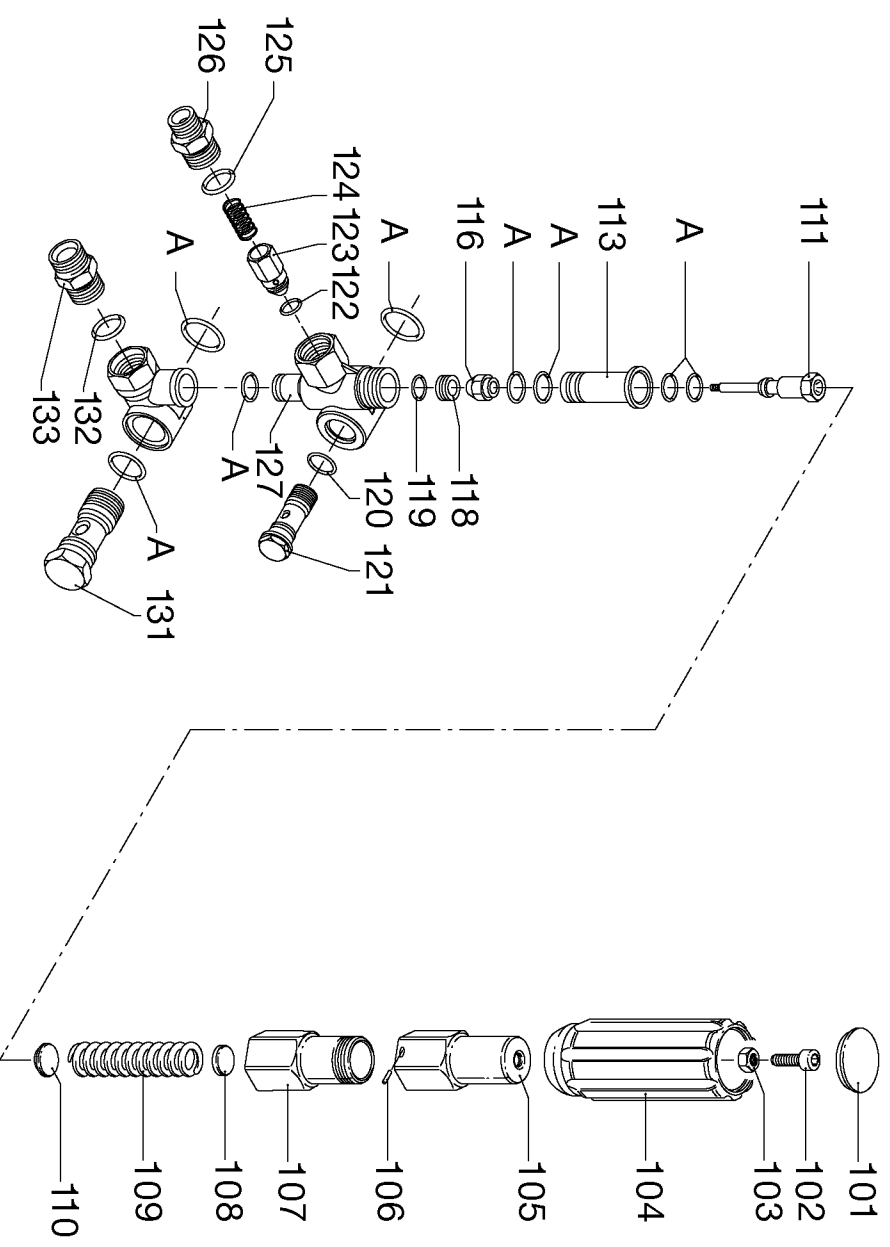

PART KITS

AR-1864 Valve Kit

AR-2739 Piston Kit

AR-2741 Water/Packing Kit

AR-2787 Gasket Kit

AR-20992 - UNLOADER

Parts List for DTH3635 Type 0

Item Number	Part Number	Description	Qty Required
2	000000-00	No Longer Available	1
6	AR-1780130	RING SUPPORT	1
8	AR-1780090	GUIDE PISTON	1
10	AR-1266740	CAP	1
11	AR-1260790	CIRCLIP	1
12	AR-1780550	RING SNAP	1
14	AR-880130	CAP OIL	1
15	AR-1780050	PIN PISTON	1
16	000000-00	No Longer Available	1
17	000000-00	No Longer Available	1
20	AR-1780060	GUIDING PISTON	1
21	AR-480480	O-RING	1
22	AR-1260091	DISC SPACER	1
23	AR-1780070	PISTON	1
24	AR-1260100	WASHER PISTON	1
25	AR-1260110	NUT	1
27	AR-740290	O-RING	1
31	AR-1780100	GUIDE REAR PISTON	1
37	AR-1381550	WASHER	1
38	AR-1322730	SCREW	1
40	000000-00	No Longer Available	1
41	000000-00	No Longer Available	1
42	000000-00	No Longer Available	1
44	AR-180030	SCREW	1
60	000000-00	No Longer Available	1
62	000000-00	No Longer Available	1
67	AR-820440	SCREW GRUB	1

Parts List for DTH3635 Type 0

Item Number	Part Number	Description	Qty Required
68	AR-1864	KIT VALVE	1
69	AR-2544	KIT PISTON	1
70	AR-2787	KIT GASKET	1
71	AR-2741	KIT SEAL WATER	1
100	AR-20992	UNLOADER	1
101	000000-00	No Longer Available	1
102	000000-00	No Longer Available	1
103	000000-00	No Longer Available	1
104	AR-1560400	HANDLE PRESSURE ADJU	1
105	000000-00	No Longer Available	1
106	AR-1080070	PIN	1
107	AR-2260120	SPRING GUIDE	1
108	000000-00	No Longer Available	1
109	AR-1560350	SPRING	1
110	000000-00	No Longer Available	1
111	AR-2260060	PISTON	1
113	000000-00	No Longer Available	1
116	AR-2260450	JET BY-PASS	1
118	AR-2260080	SEAT	1
119	AR-2505	KIT REPAIR	1
120	AR-2505	KIT REPAIR	1
121	AR-1540272	SCREW	1
122	AR-2505	KIT REPAIR	1
123	AR-1540170	JET	1
124	AR-1560140	SPRING	1
125	AR-2505	KIT REPAIR	1
126	AR-1560111	NIPPLE 3/8	1