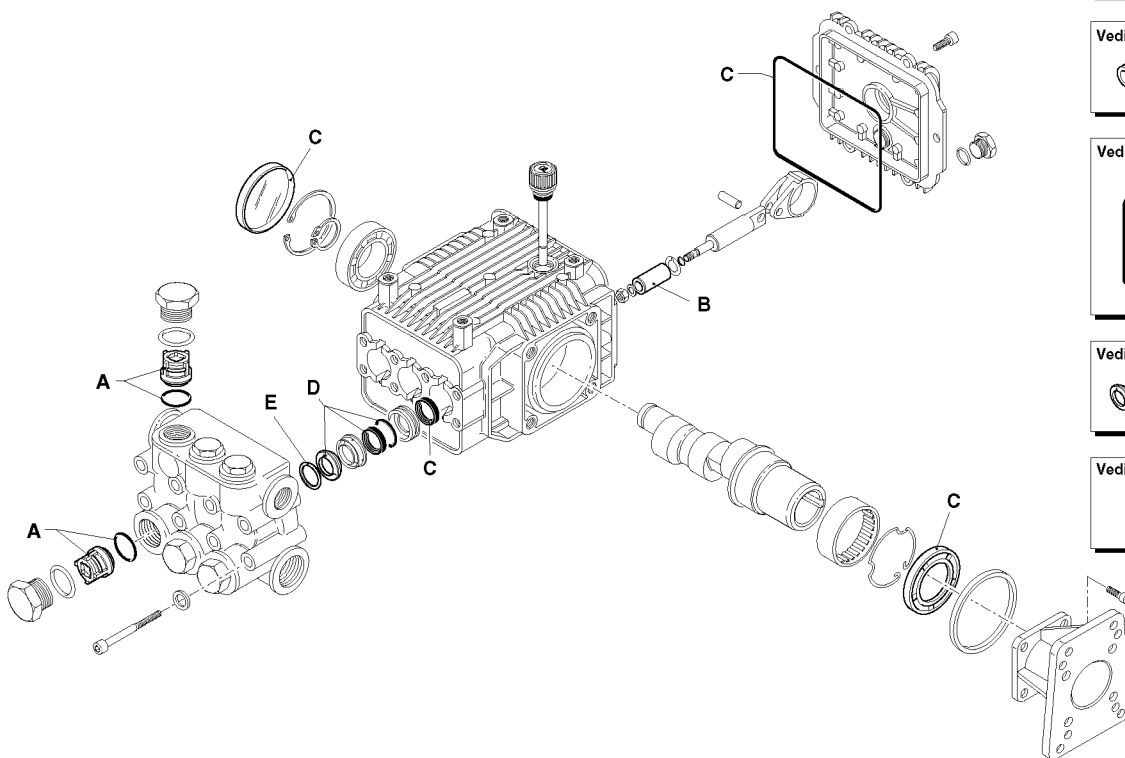

PART KITS

AR-1864 Valve Kit

AR-2739 Piston Kit

AR-2741 Water/Packing Kit

AR-2787 Gasket Kit

AR-20992 - UNLOADER

Parts List for DTH3635 Type 0

Item Number	Part Number	Description	Qty Required
2	000000-00	No Longer Available	1
6	AR-1780130	RING SUPPORT	1
8	AR-1780090	GUIDE PISTON	1
10	AR-1266740	CAP	1
11	AR-1260790	CIRCLIP	1
12	AR-1780550	RING SNAP	1
14	AR-880130	CAP OIL	1
15	AR-1780050	PIN PISTON	1
16	000000-00	No Longer Available	1
17	000000-00	No Longer Available	1
20	AR-1780060	GUIDING PISTON	1
21	AR-480480	O-RING	1
22	AR-1260091	DISC SPACER	1
23	AR-1780070	PISTON	1
24	AR-1260100	WASHER PISTON	1
25	AR-1260110	NUT	1
27	AR-740290	O-RING	1
31	AR-1780100	GUIDE REAR PISTON	1
37	AR-1381550	WASHER	1
38	AR-1322730	SCREW	1
40	000000-00	No Longer Available	1
41	000000-00	No Longer Available	1
42	000000-00	No Longer Available	1
44	AR-180030	SCREW	1
60	000000-00	No Longer Available	1
62	000000-00	No Longer Available	1
67	AR-820440	SCREW GRUB	1

Parts List for DTH3635 Type 0

Item Number	Part Number	Description	Qty Required
127	000000-00	No Longer Available	1
131	AR-2260420	SCREW	1
132	000000-00	No Longer Available	1
133	AR-1540050	SET BOLT	1
501	A00897	PUMP KIT	1
502	17657	VALVE THERMAL RELIEF	1
503	17098	FILTER INLINE ASSY	1
504	D21357	SCREEN REPLACEMENT	1
505	16776	VALVE EASY STRT CTRL	1
506	D28541	HOSE .283/.307IN ID	1
507	S065	CLAMP PRESS WASHER	1
508	D29068	INJECTOR QC CHEMICAL	1
509	000000-00	No Longer Available	1
510	M036	KEY	1
511	D23215	OIL SAE 10W-30 SJ 32	1
512	000000-00	No Longer Available	1
513	D22268	ISOLATOR RECESSED RU	1
514	000000-00	No Longer Available	1
515	A00253	TIRE PNEU 12 X 4 STU	2
516	D30249	COLLER AXLE SET SCRE	2
517	D21436	SCREW .250-20X.750 U	2
518	D21437	NUT.250-20 FLANGEHEA	2
519	D26863	BUTTON SNAP .302 DIA	2
520	18300	BOLT .375-16X1.75 FL	4
521	000000-00	No Longer Available	4
522	A11349	BOLT .375-16X1.25 FL	4
523	N000579	HOSE ASSEMBLY	1