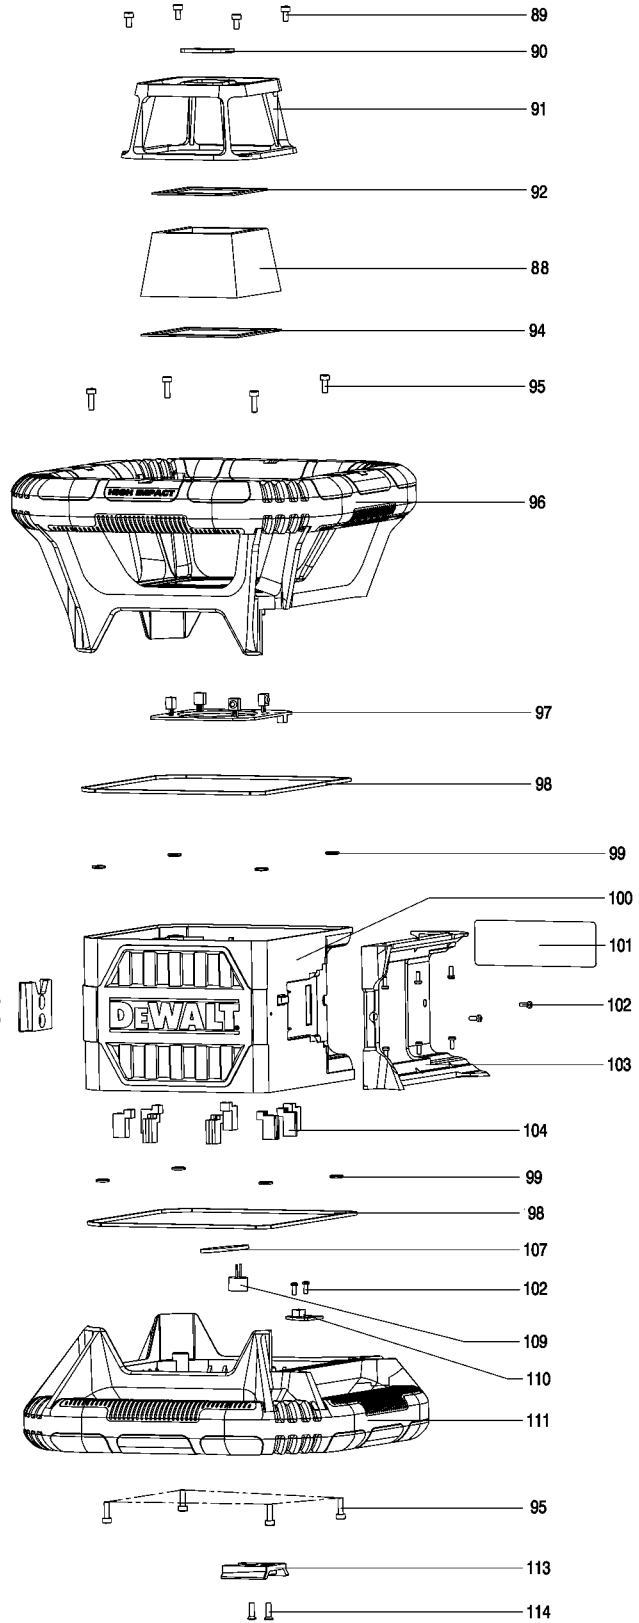

120

Parts List for DW079LR Type 1

Item Number	Part Number	Description	Qty Required
1	5140204-74	PAN HEAD SCREW	2
2	5140204-75	PRISM COVER	1
3	000000-00	No Longer Available	1
5	5140204-76	STRAP	1
12	N491789	ADAPTER	2
14	5140204-90	WEDGY	1
15	5140204-78	SEAT	1
19	N482090	REMOTE CONTROL	1
20	N528000	ADAPTER	1
21	N482092	LASER DETECTOR	1
22	DW0730	LASER TARGET CARD	1
32	N482094	CLAMP	1
41	N528005	BRACKET	1
88	5140204-92	GLASS	1
89	5140204-57	PAN HEAD SCREW	4
90	5140204-91	GLASS	1
91	5140204-80	FRAME	1
92	5140204-81	GASKET	1
93	DW0714	ENHANCEMENT GLASSES	1
94	5140204-83	GASKET	1
95	5140204-59	PAN HEAD SCREW	8
96	5140204-60	TOP COVER HANDLE	1
97	5140204-84	PC BOARD ASSY	1
98	5140204-61	GASKET	2
99	5140204-62	RUBBER MAT	8
100	5140204-63	HOUSING	1
101	5140204-85	MEMBRANE	1

Parts List for DW079LR Type 1

Item Number	Part Number	Description	Qty Required
102	5140204-65	PAN HEAD SCREW	10
103	5140204-66	BATTERY COVER	1
104	5140204-67	RUBBER MAT	8
107	5140204-86	GLASS	1
109	5140204-87	BUZZER	1
110	5140204-72	TRANSITION	1
111	5140204-73	BOTTOM COVER	1
113	5140204-71	HOLDER	2
114	5140204-69	COUNTERSUNK SCREW	4
120	5140204-93	LASER ASSEMBLY	1
861	P910190	LATCH	2
861	H1500082520	LATCH	2
861	H2500531	COVER PLATE	1
861	N429655	KIT BOX	1
861	H1400196	HANDLE	1
866	DCB203	BATTERY PACK	1
871	DCB115	CHARGER	1