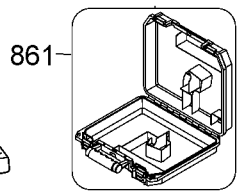

120

Parts List for DW079LR Type 1

Item Number	Part Number	Description	Qty Required
1	5140204-74	PAN HEAD SCREW	2
2	5140204-75	PRISM COVER	1
3	000000-00	No Longer Available	1
5	5140204-76	STRAP	1
12	N491789	ADAPTER	2
14	5140204-90	WEDGY	1
15	5140204-78	SEAT	1
19	N482090	REMOTE CONTROL	1
20	N528000	ADAPTER	1
21	N482092	LASER DETECTOR	1
22	DW0730	LASER TARGET CARD	1
32	N482094	CLAMP	1
41	N528005	BRACKET	1
88	5140204-92	GLASS	1
89	5140204-57	PAN HEAD SCREW	4
90	5140204-91	GLASS	1
91	5140204-80	FRAME	1
92	5140204-81	GASKET	1
93	DW0714	ENHANCEMENT GLASSES	1
94	5140204-83	GASKET	1
95	5140204-59	PAN HEAD SCREW	8
96	5140204-60	TOP COVER HANDLE	1
97	5140204-84	PC BOARD ASSY	1
98	5140204-61	GASKET	2
99	5140204-62	RUBBER MAT	8
100	5140204-63	HOUSING	1
101	5140204-85	MEMBRANE	1

Parts List for DW079LR Type 1

Item Number	Part Number	Description	Qty Required
102	5140204-65	PAN HEAD SCREW	10
103	5140204-66	BATTERY COVER	1
104	5140204-67	RUBBER MAT	8
107	5140204-86	GLASS	1
109	5140204-87	BUZZER	1
110	5140204-72	TRANSITION	1
111	5140204-73	BOTTOM COVER	1
113	5140204-71	HOLDER	2
114	5140204-69	COUNTERSUNK SCREW	4
120	5140204-93	LASER ASSEMBLY	1
861	P910190	LATCH	2
861	H1500082520	LATCH	2
861	H2500531	COVER PLATE	1
861	N429655	KIT BOX	1
861	H1400196	HANDLE	1
866	DCB203	BATTERY PACK	1
871	DCB115	CHARGER	1