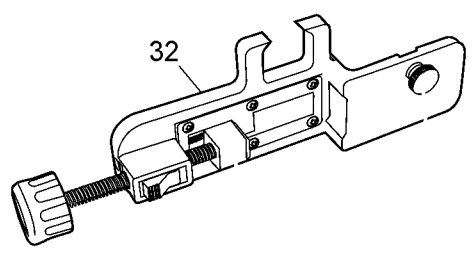

120

Parts List for DW079LR Type 1

Item Number	Part Number	Description	Qty Required
1	5140204-74	PAN HEAD SCREW	2
2	5140204-75	PRISM COVER	1
3	000000-00	No Longer Available	1
5	5140204-76	STRAP	1
12	N491789	ADAPTER	2
14	5140204-90	WEDGY	1
15	5140204-78	SEAT	1
19	N482090	REMOTE CONTROL	1
20	N528000	ADAPTER	1
21	N482092	LASER DETECTOR	1
22	DW0730	LASER TARGET CARD	1
32	N482094	CLAMP	1
41	N528005	BRACKET	1
88	5140204-92	GLASS	1
89	5140204-57	PAN HEAD SCREW	4
90	5140204-91	GLASS	1
91	5140204-80	FRAME	1
92	5140204-81	GASKET	1
93	DW0714	ENHANCEMENT GLASSES	1
94	5140204-83	GASKET	1
95	5140204-59	PAN HEAD SCREW	8
96	5140204-60	TOP COVER HANDLE	1
97	5140204-84	PC BOARD ASSY	1
98	5140204-61	GASKET	2
99	5140204-62	RUBBER MAT	8
100	5140204-63	HOUSING	1
101	5140204-85	MEMBRANE	1

Parts List for DW079LR Type 1

Item Number	Part Number	Description	Qty Required
102	5140204-65	PAN HEAD SCREW	10
103	5140204-66	BATTERY COVER	1
104	5140204-67	RUBBER MAT	8
107	5140204-86	GLASS	1
109	5140204-87	BUZZER	1
110	5140204-72	TRANSITION	1
111	5140204-73	BOTTOM COVER	1
113	5140204-71	HOLDER	2
114	5140204-69	COUNTERSUNK SCREW	4
120	5140204-93	LASER ASSEMBLY	1
861	P910190	LATCH	2
861	H1500082520	LATCH	2
861	H2500531	COVER PLATE	1
861	N429655	KIT BOX	1
861	H1400196	HANDLE	1
866	DCB203	BATTERY PACK	1
871	DCB115	CHARGER	1