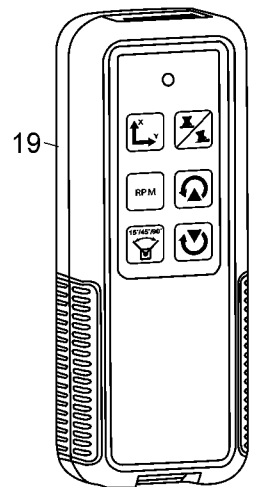

120

Parts List for DW079LR Type 1

Item Number	Part Number	Description	Qty Required
1	5140204-74	PAN HEAD SCREW	2
2	5140204-75	PRISM COVER	1
3	000000-00	No Longer Available	1
5	5140204-76	STRAP	1
12	N491789	ADAPTER	2
14	5140204-90	WEDGY	1
15	5140204-78	SEAT	1
19	N482090	REMOTE CONTROL	1
20	N528000	ADAPTER	1
21	N482092	LASER DETECTOR	1
22	DW0730	LASER TARGET CARD	1
32	N482094	CLAMP	1
41	N528005	BRACKET	1
88	5140204-92	GLASS	1
89	5140204-57	PAN HEAD SCREW	4
90	5140204-91	GLASS	1
91	5140204-80	FRAME	1
92	5140204-81	GASKET	1
93	DW0714	ENHANCEMENT GLASSES	1
94	5140204-83	GASKET	1
95	5140204-59	PAN HEAD SCREW	8
96	5140204-60	TOP COVER HANDLE	1
97	5140204-84	PC BOARD ASSY	1
98	5140204-61	GASKET	2
99	5140204-62	RUBBER MAT	8
100	5140204-63	HOUSING	1
101	5140204-85	MEMBRANE	1

Parts List for DW079LR Type 1

Item Number	Part Number	Description	Qty Required
102	5140204-65	PAN HEAD SCREW	10
103	5140204-66	BATTERY COVER	1
104	5140204-67	RUBBER MAT	8
107	5140204-86	GLASS	1
109	5140204-87	BUZZER	1
110	5140204-72	TRANSITION	1
111	5140204-73	BOTTOM COVER	1
113	5140204-71	HOLDER	2
114	5140204-69	COUNTERSUNK SCREW	4
120	5140204-93	LASER ASSEMBLY	1
861	P910190	LATCH	2
861	H1500082520	LATCH	2
861	H2500531	COVER PLATE	1
861	N429655	KIT BOX	1
861	H1400196	HANDLE	1
866	DCB203	BATTERY PACK	1
871	DCB115	CHARGER	1