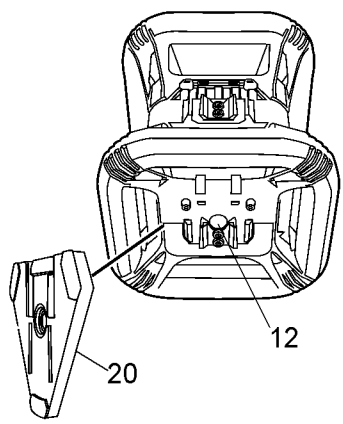

120

Parts List for DW079LR Type 1

Item Number	Part Number	Description	Qty Required
1	5140204-74	PAN HEAD SCREW	2
2	5140204-75	PRISM COVER	1
3	000000-00	No Longer Available	1
5	5140204-76	STRAP	1
12	N491789	ADAPTER	2
14	5140204-90	WEDGY	1
15	5140204-78	SEAT	1
19	N482090	REMOTE CONTROL	1
20	N528000	ADAPTER	1
21	N482092	LASER DETECTOR	1
22	DW0730	LASER TARGET CARD	1
32	N482094	CLAMP	1
41	N528005	BRACKET	1
88	5140204-92	GLASS	1
89	5140204-57	PAN HEAD SCREW	4
90	5140204-91	GLASS	1
91	5140204-80	FRAME	1
92	5140204-81	GASKET	1
93	DW0714	ENHANCEMENT GLASSES	1
94	5140204-83	GASKET	1
95	5140204-59	PAN HEAD SCREW	8
96	5140204-60	TOP COVER HANDLE	1
97	5140204-84	PC BOARD ASSY	1
98	5140204-61	GASKET	2
99	5140204-62	RUBBER MAT	8
100	5140204-63	HOUSING	1
101	5140204-85	MEMBRANE	1

Parts List for DW079LR Type 1

Item Number	Part Number	Description	Qty Required
102	5140204-65	PAN HEAD SCREW	10
103	5140204-66	BATTERY COVER	1
104	5140204-67	RUBBER MAT	8
107	5140204-86	GLASS	1
109	5140204-87	BUZZER	1
110	5140204-72	TRANSITION	1
111	5140204-73	BOTTOM COVER	1
113	5140204-71	HOLDER	2
114	5140204-69	COUNTERSUNK SCREW	4
120	5140204-93	LASER ASSEMBLY	1
861	P910190	LATCH	2
861	H1500082520	LATCH	2
861	H2500531	COVER PLATE	1
861	N429655	KIT BOX	1
861	H1400196	HANDLE	1
866	DCB203	BATTERY PACK	1
871	DCB115	CHARGER	1