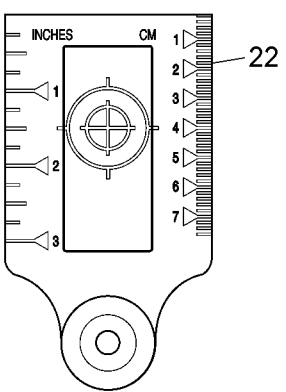

120

Parts List for DW079LR Type 1

Item Number	Part Number	Description	Qty Required
1	5140204-74	PAN HEAD SCREW	2
2	5140204-75	PRISM COVER	1
3	000000-00	No Longer Available	1
5	5140204-76	STRAP	1
12	N491789	ADAPTER	2
14	5140204-90	WEDGY	1
15	5140204-78	SEAT	1
19	N482090	REMOTE CONTROL	1
20	N528000	ADAPTER	1
21	N482092	LASER DETECTOR	1
22	DW0730	LASER TARGET CARD	1
32	N482094	CLAMP	1
41	N528005	BRACKET	1
88	5140204-92	GLASS	1
89	5140204-57	PAN HEAD SCREW	4
90	5140204-91	GLASS	1
91	5140204-80	FRAME	1
92	5140204-81	GASKET	1
93	DW0714	ENHANCEMENT GLASSES	1
94	5140204-83	GASKET	1
95	5140204-59	PAN HEAD SCREW	8
96	5140204-60	TOP COVER HANDLE	1
97	5140204-84	PC BOARD ASSY	1
98	5140204-61	GASKET	2
99	5140204-62	RUBBER MAT	8
100	5140204-63	HOUSING	1
101	5140204-85	MEMBRANE	1

Parts List for DW079LR Type 1

Item Number	Part Number	Description	Qty Required
102	5140204-65	PAN HEAD SCREW	10
103	5140204-66	BATTERY COVER	1
104	5140204-67	RUBBER MAT	8
107	5140204-86	GLASS	1
109	5140204-87	BUZZER	1
110	5140204-72	TRANSITION	1
111	5140204-73	BOTTOM COVER	1
113	5140204-71	HOLDER	2
114	5140204-69	COUNTERSUNK SCREW	4
120	5140204-93	LASER ASSEMBLY	1
861	P910190	LATCH	2
861	H1500082520	LATCH	2
861	H2500531	COVER PLATE	1
861	N429655	KIT BOX	1
861	H1400196	HANDLE	1
866	DCB203	BATTERY PACK	1
871	DCB115	CHARGER	1