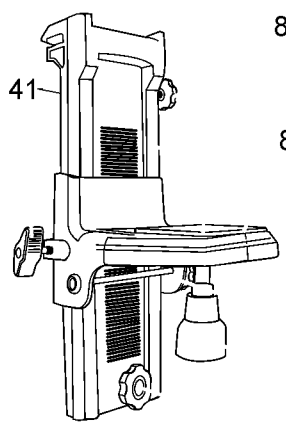

120

Parts List for DW079LR Type 1

Item Number	Part Number	Description	Qty Required
1	5140204-74	PAN HEAD SCREW	2
2	5140204-75	PRISM COVER	1
3	000000-00	No Longer Available	1
5	5140204-76	STRAP	1
12	N491789	ADAPTER	2
14	5140204-90	WEDGY	1
15	5140204-78	SEAT	1
19	N482090	REMOTE CONTROL	1
20	N528000	ADAPTER	1
21	N482092	LASER DETECTOR	1
22	DW0730	LASER TARGET CARD	1
32	N482094	CLAMP	1
41	N528005	BRACKET	1
88	5140204-92	GLASS	1
89	5140204-57	PAN HEAD SCREW	4
90	5140204-91	GLASS	1
91	5140204-80	FRAME	1
92	5140204-81	GASKET	1
93	DW0714	ENHANCEMENT GLASSES	1
94	5140204-83	GASKET	1
95	5140204-59	PAN HEAD SCREW	8
96	5140204-60	TOP COVER HANDLE	1
97	5140204-84	PC BOARD ASSY	1
98	5140204-61	GASKET	2
99	5140204-62	RUBBER MAT	8
100	5140204-63	HOUSING	1
101	5140204-85	MEMBRANE	1

Parts List for DW079LR Type 1

Item Number	Part Number	Description	Qty Required
102	5140204-65	PAN HEAD SCREW	10
103	5140204-66	BATTERY COVER	1
104	5140204-67	RUBBER MAT	8
107	5140204-86	GLASS	1
109	5140204-87	BUZZER	1
110	5140204-72	TRANSITION	1
111	5140204-73	BOTTOM COVER	1
113	5140204-71	HOLDER	2
114	5140204-69	COUNTERSUNK SCREW	4
120	5140204-93	LASER ASSEMBLY	1
861	P910190	LATCH	2
861	H1500082520	LATCH	2
861	H2500531	COVER PLATE	1
861	N429655	KIT BOX	1
861	H1400196	HANDLE	1
866	DCB203	BATTERY PACK	1
871	DCB115	CHARGER	1