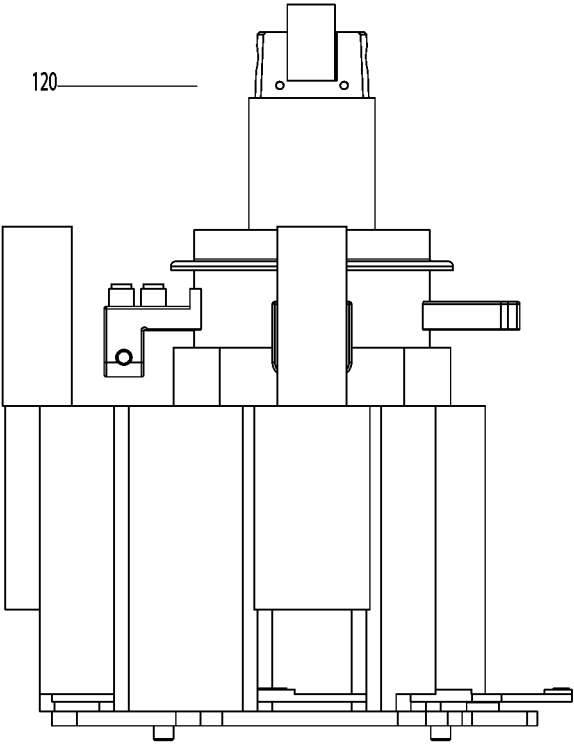

120

Parts List for DW079LR Type 1

Item Number	Part Number	Description	Qty Required
1	5140204-74	PAN HEAD SCREW	2
2	5140204-75	PRISM COVER	1
3	000000-00	No Longer Available	1
5	5140204-76	STRAP	1
12	N491789	ADAPTER	2
14	5140204-90	WEDGY	1
15	5140204-78	SEAT	1
19	N482090	REMOTE CONTROL	1
20	N528000	ADAPTER	1
21	N482092	LASER DETECTOR	1
22	DW0730	LASER TARGET CARD	1
32	N482094	CLAMP	1
41	N528005	BRACKET	1
88	5140204-92	GLASS	1
89	5140204-57	PAN HEAD SCREW	4
90	5140204-91	GLASS	1
91	5140204-80	FRAME	1
92	5140204-81	GASKET	1
93	DW0714	ENHANCEMENT GLASSES	1
94	5140204-83	GASKET	1
95	5140204-59	PAN HEAD SCREW	8
96	5140204-60	TOP COVER HANDLE	1
97	5140204-84	PC BOARD ASSY	1
98	5140204-61	GASKET	2
99	5140204-62	RUBBER MAT	8
100	5140204-63	HOUSING	1
101	5140204-85	MEMBRANE	1

Parts List for DW079LR Type 1

Item Number	Part Number	Description	Qty Required
102	5140204-65	PAN HEAD SCREW	10
103	5140204-66	BATTERY COVER	1
104	5140204-67	RUBBER MAT	8
107	5140204-86	GLASS	1
109	5140204-87	BUZZER	1
110	5140204-72	TRANSITION	1
111	5140204-73	BOTTOM COVER	1
113	5140204-71	HOLDER	2
114	5140204-69	COUNTERSUNK SCREW	4
120	5140204-93	LASER ASSEMBLY	1
861	P910190	LATCH	2
861	H1500082520	LATCH	2
861	H2500531	COVER PLATE	1
861	N429655	KIT BOX	1
861	H1400196	HANDLE	1
866	DCB203	BATTERY PACK	1
871	DCB115	CHARGER	1