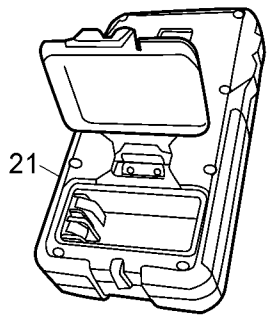

120

Parts List for DW079LR Type 1

Item Number	Part Number	Description	Qty Required
1	5140204-74	PAN HEAD SCREW	2
2	5140204-75	PRISM COVER	1
3	000000-00	No Longer Available	1
5	5140204-76	STRAP	1
12	N491789	ADAPTER	2
14	5140204-90	WEDGY	1
15	5140204-78	SEAT	1
19	N482090	REMOTE CONTROL	1
20	N528000	ADAPTER	1
21	N482092	LASER DETECTOR	1
22	DW0730	LASER TARGET CARD	1
32	N482094	CLAMP	1
41	N528005	BRACKET	1
88	5140204-92	GLASS	1
89	5140204-57	PAN HEAD SCREW	4
90	5140204-91	GLASS	1
91	5140204-80	FRAME	1
92	5140204-81	GASKET	1
93	DW0714	ENHANCEMENT GLASSES	1
94	5140204-83	GASKET	1
95	5140204-59	PAN HEAD SCREW	8
96	5140204-60	TOP COVER HANDLE	1
97	5140204-84	PC BOARD ASSY	1
98	5140204-61	GASKET	2
99	5140204-62	RUBBER MAT	8
100	5140204-63	HOUSING	1
101	5140204-85	MEMBRANE	1

Parts List for DW079LR Type 1

Item Number	Part Number	Description	Qty Required
102	5140204-65	PAN HEAD SCREW	10
103	5140204-66	BATTERY COVER	1
104	5140204-67	RUBBER MAT	8
107	5140204-86	GLASS	1
109	5140204-87	BUZZER	1
110	5140204-72	TRANSITION	1
111	5140204-73	BOTTOM COVER	1
113	5140204-71	HOLDER	2
114	5140204-69	COUNTERSUNK SCREW	4
120	5140204-93	LASER ASSEMBLY	1
861	P910190	LATCH	2
861	H1500082520	LATCH	2
861	H2500531	COVER PLATE	1
861	N429655	KIT BOX	1
861	H1400196	HANDLE	1
866	DCB203	BATTERY PACK	1
871	DCB115	CHARGER	1