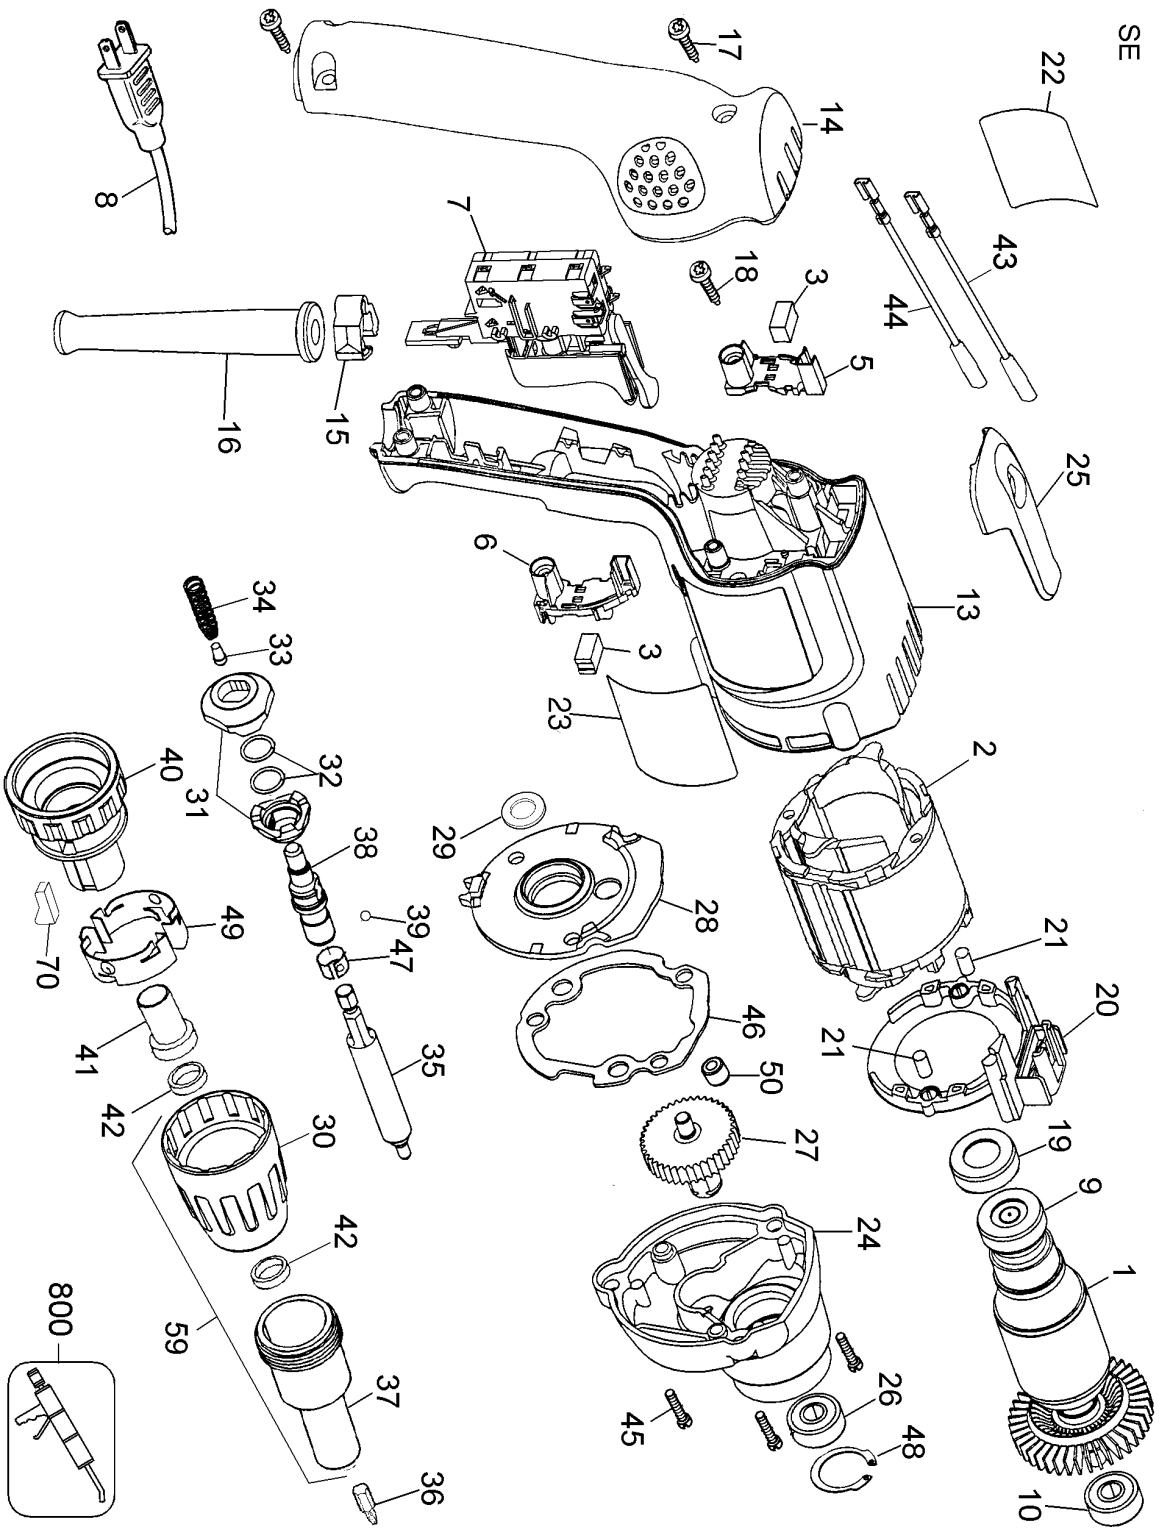

SE

Parts List for DW252 Type 6

Item Number	Part Number	Description	Qty Required
1	176881-00SV	ARMATURE & FAN	1
2	620368-01SV	FIELD & LEADS	1
3	N402297	BRUSH	2
5	N440279	BRUSH HOLDER,L	1
6	N440278	BRUSH HOLDER,R	1
7	N421307	VSR SWITCH	1
8	330081-98	CORD/50'/16-2SJ	1
8	330072-98	CORD/8FT/18-2SJ	1
9	330003-04	BEARING,BALL	1
10	330003-04	BEARING,BALL	1
13	396969-14	FIELD CASE	1
14	610140-05	HANDLE COVER	1
15	176832-00	CLAMP,CORD	1
16	330005-01	PROTECTOR,CORD	1
17	330019-13	SCREW,PLASTITE	3
18	176951-00	SCREW	2
19	389824-00	CUP	1
20	176811-02	BAFFLE	1
21	949638-02	PLUG,RUBBER	2
22	395047-00	ID LABEL	1
23	N454296	RATING LABEL	1
24	388562-00SV	GEAR CASE	1
25	N045425	BELT CLIP	1
26	605040-20	BALL BEARING	1
27	176695-00SV	SPINDLE & GEAR	1
28	386622-00	GEAR CASE COVER	1
29	176727-00	WASHER,FIBER	1

Parts List for DW252 Type 6

Item Number	Part Number	Description	Qty Required
30	152492-01	COLLAR,ADJUST	1
31	96558-00	CLUTCH	2
32	089210-00	RET RING	2
33	021287-00	GUIDE	1
34	86211-00	SPRING	1
35	619773-02	BIT TIP HOLDER	1
36	607904-22	BIT,SCREWDRIVER	1
37	450770-02SV	LOCATOR	1
38	176697-00	SPINDLE	1
39	696631-00	BALL	1
40	176632-00	HOUSING,CLUTCH	1
41	450907-00	BEARING,SLEEVE	1
42	696534-00	SEAL	2
43	616118-02	LEADWIRE ASSY.	1
44	616118-03	LEADWIRE ASSY.	1
45	330019-14	SCREW	3
46	176655-00	GASKET	1
47	094518-00	RETAINER	1
48	176689-00	RETAINER,BRG.	1
49	391436-00	DETENT SPRING	2
50	093128-00	NEEDLE BEARING	1
59	429560-00	NOSEPIECE,PLSTC	1
70	390437-01	RUBBER PLUG	2
800	284778-00	GREASE,MOLYKOTE	1
800	000000-00	No Longer Available	1
800	283484-01	GREASE,32 OZ.	1