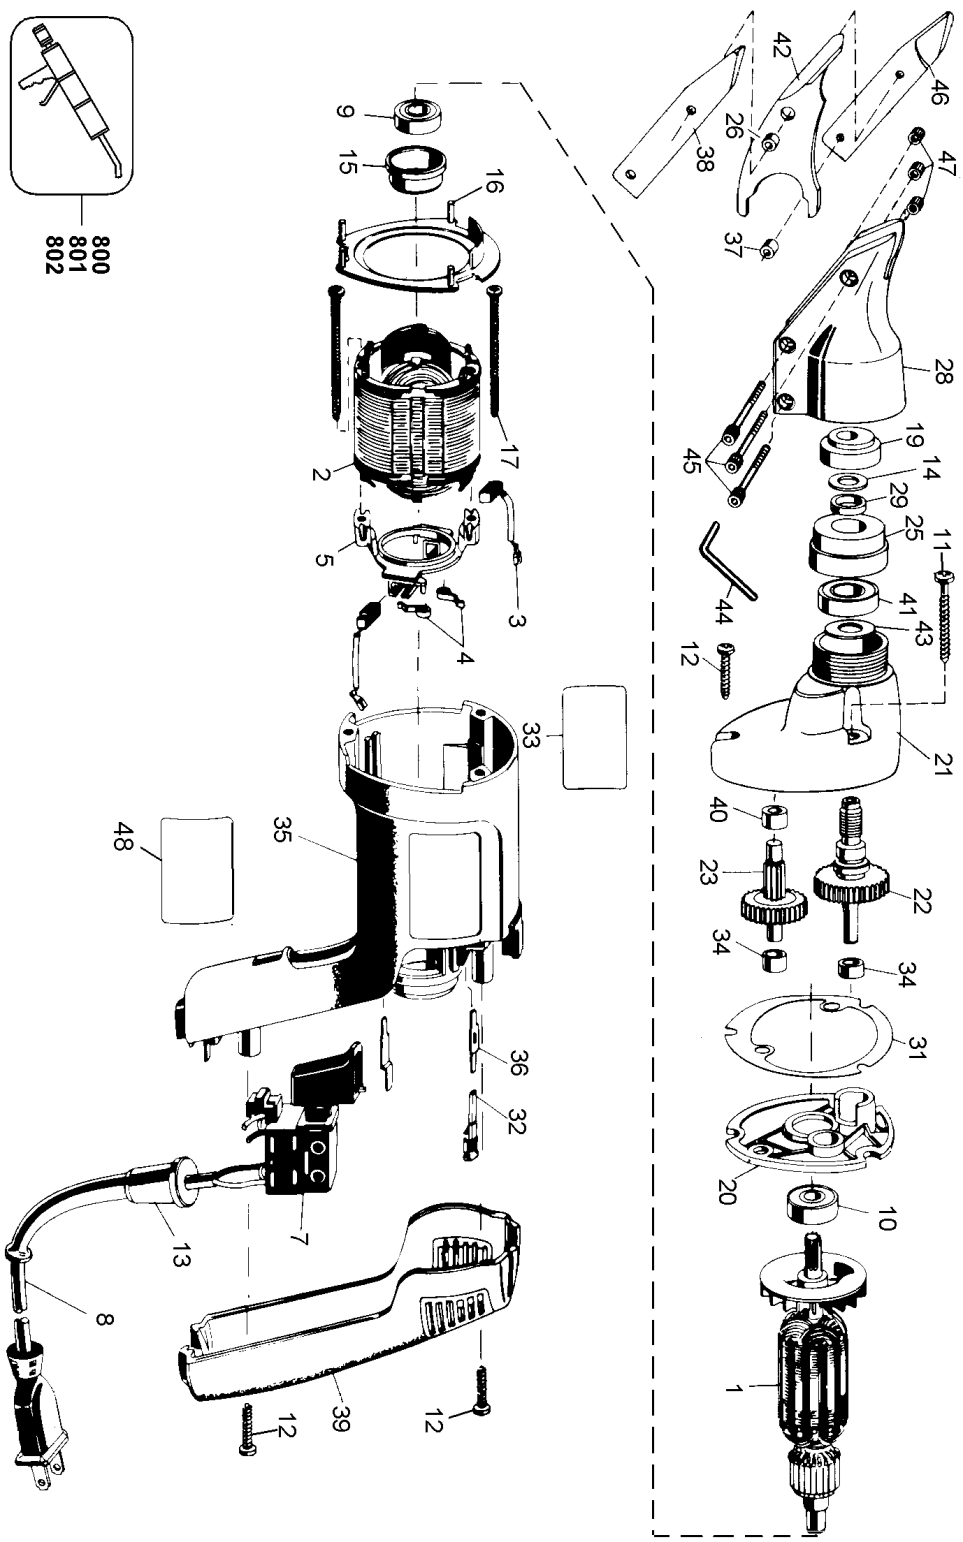

800
801
802

Parts List for DW891-220 Type 2

Item Number	Part Number	Description	Qty Required
1	619866-01	ARMATURE	1
2	619880-01	FIELD	1
3	445861-01	BRUSH & LEAD	2
4	445860-00	SPRING,BRUSH	2
5	449899-05	RING,BRUSH	1
7	000000-00	No Longer Available	1
8	330096-00	CORD/18-2SJ/220	1
9	330003-04	BEARING,BALL	1
10	330003-04	BEARING,BALL	1
11	330019-16	SCREW	2
12	330019-13	SCREW,M4X19	3
13	330005-01	PROTECTOR,CORD	1
14	091975-00	WASHER	1
15	445217-02	SLEEVE	1
16	447866-00	BAFFLE,FAN	1
17	448269-00	SCREW	2
19	448393-00	ECCENTRIC	1
20	448658-00	COVER,GEAR CASE	1
21	448666-02SV	CASE- GEAR	1
22	445352-01SV	GEAR & SPINDLE	1
23	448069-09SV	GEAR	1
25	449368-00	CAP, BEARING	1
26	91968-01	SPACER	1
28	91971-01	HOUSING	1
29	449893-00	SPACER	1
31	386422-00	GASKET	1
32	449192-00	TERMINAL	2

Parts List for DW891-220 Type 2

Item Number	Part Number	Description	Qty Required
33	000000-00	No Longer Available	1
34	093128-00	NEEDLE BEARING	2
35	464231-04	CASE,FIELD	1
36	445881-99	STRIP,CONTACT	2
37	91968-00	SPACER	1
38	91969-00	LEFT KNIFE	1
39	450594-03	COVER,HANDLE	1
40	330004-00	BEARING,NEEDLE	1
41	330003-09	BEARING,BALL	1
42	448696-00	KNIFE, CENTER	1
43	449892-00	WASHER	1
44	099056-06	WRENCH	1
45	5140037-06	CAP SCREW	3
46	91967-00	RIGHT KNIFE	1
47	5140037-07	INSERT	3
48	395047-00	ID LABEL	1
800	761995-01	GREASE, 6 OZ.	1
801	283484-01	GREASE,32 OZ.	1
802	284778-00	GREASE,MOLYKOTE	1