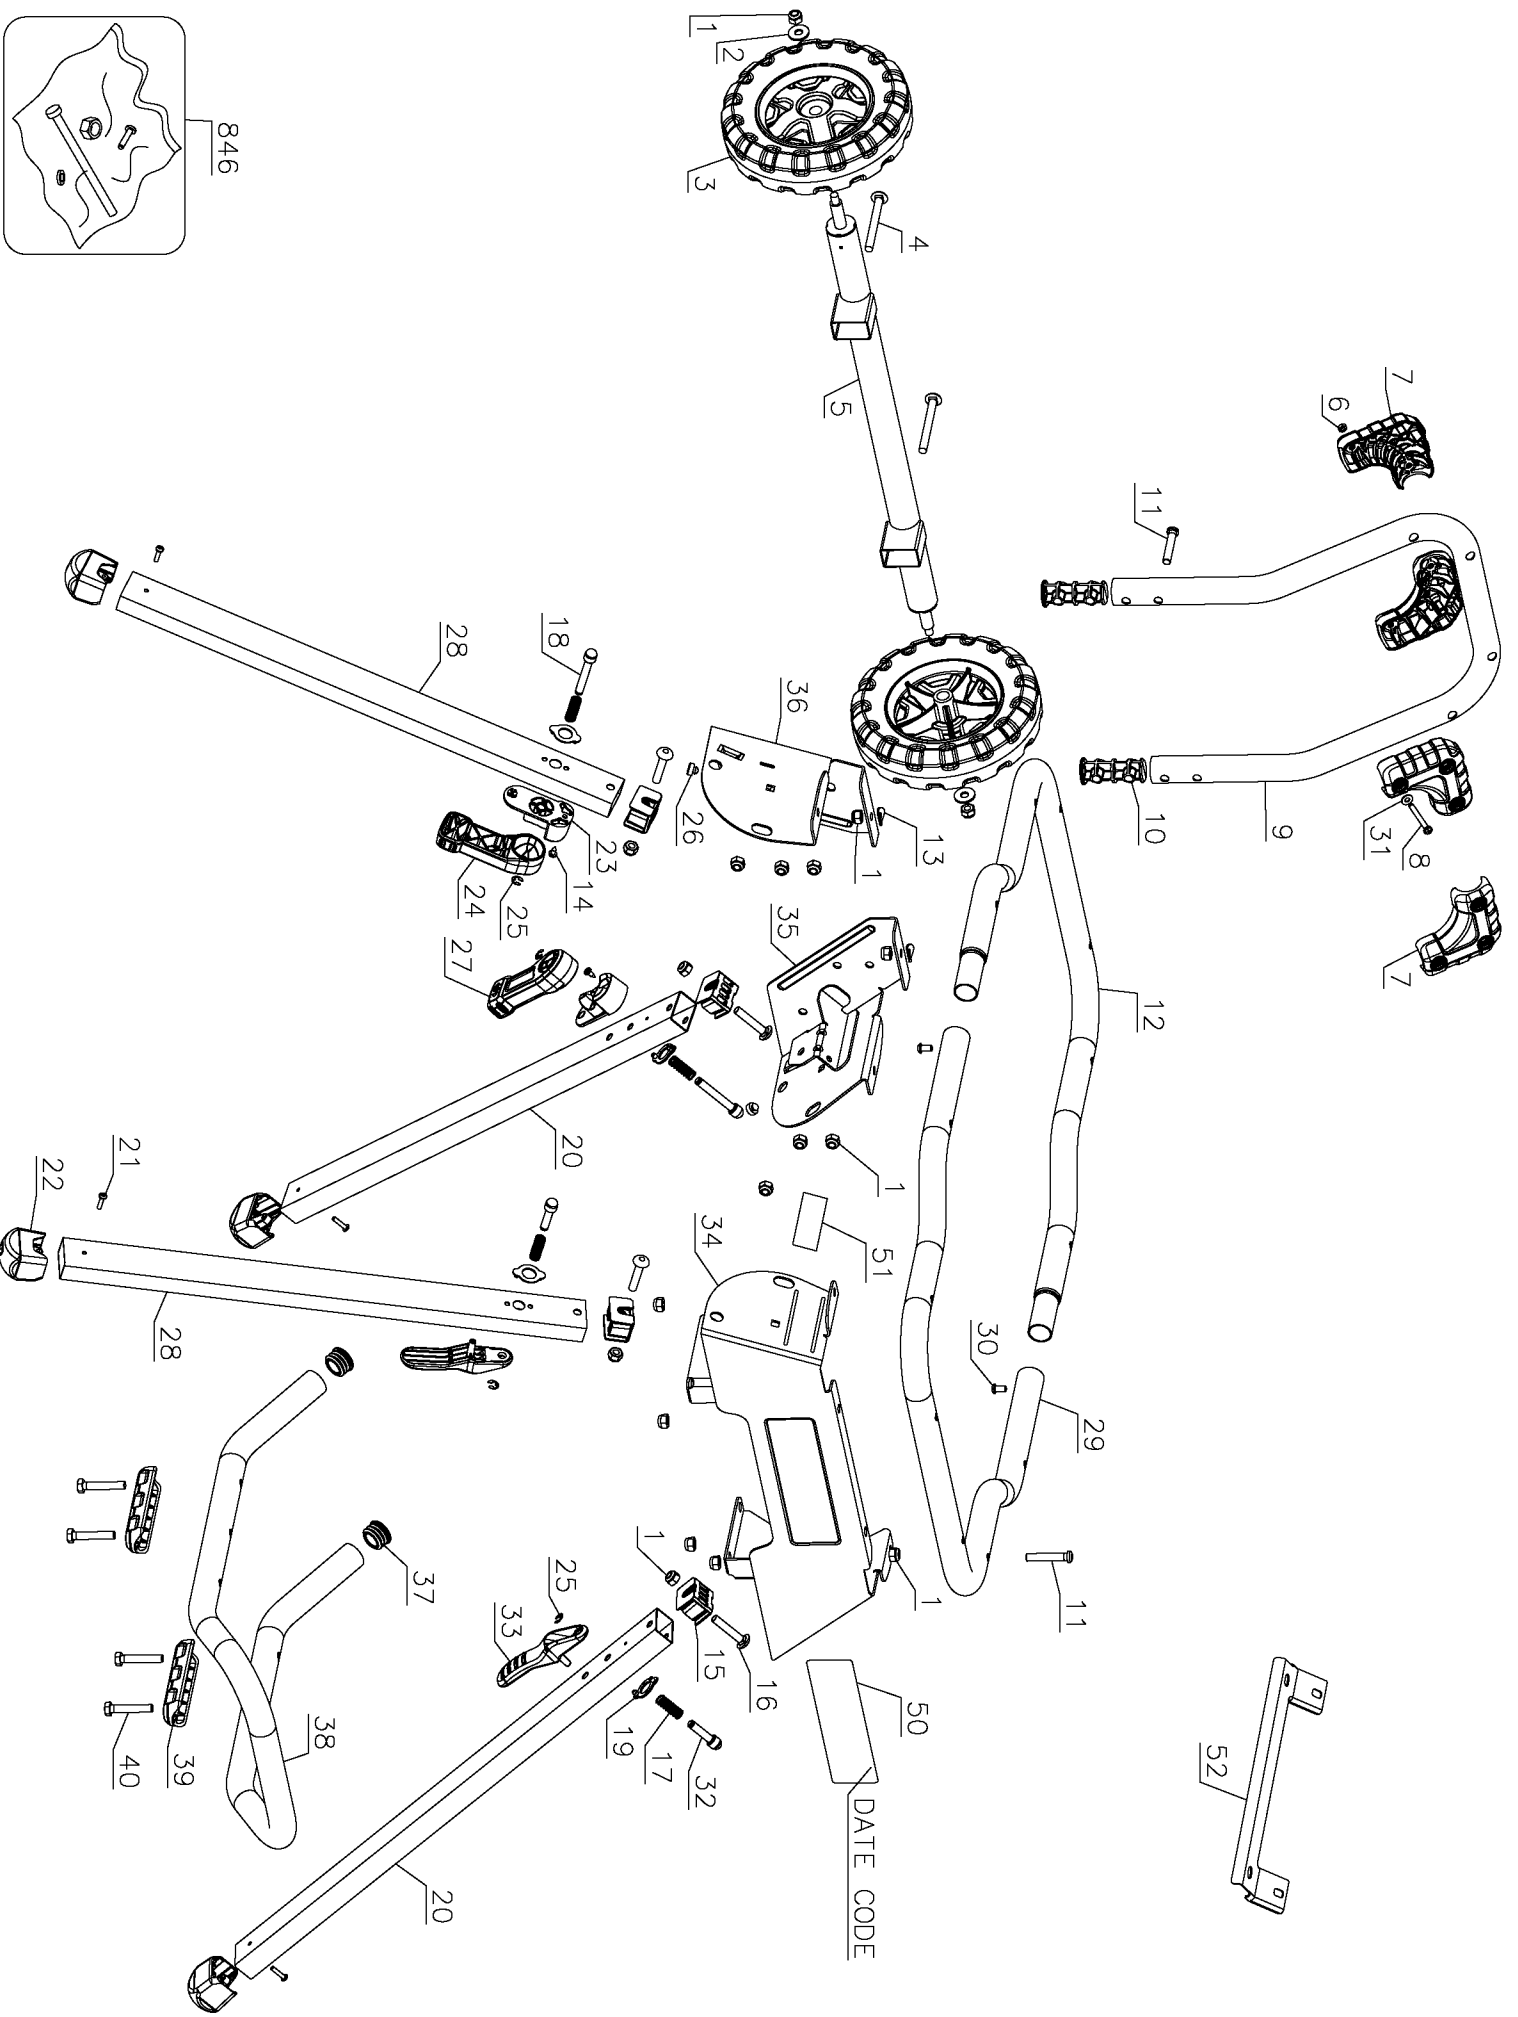

846

DATE CODE

52

Parts List for DWE74911 Type 1

Item Number	Part Number	Description	Qty Required
1	330021-02	NUT	28
2	N261939	WASHER	2
3	N174048	WHEEL	2
4	N206952	CARRIAGE BOLT	2
5	N174047	AXLE ASSY.	1
6	5140032-13	NYLOCK NUT	6
7	N174051	STAND FEET	4
8	98120-40	SCREW	6
9	N174050	KICKSTAND	1
10	N174053	SUPPORT TUBE	2
11	N203178	SCREW HEX SOC BUT HD	12
12	N173840	LEFT FRAME	1
13	N233296	WASHER	8
14	N174041	SHEET METAL SCREW	2
15	N242684	INSERT	4
16	N206763	CARRIAGE BOLT	4
17	N173870	COMPRESSION SPRING	4
18	N173878	CAM PIN	2
19	N250659	SPECIAL WASHER	4
20	N173874	REAR LEG	2
21	330065-08	SCREW	4
22	N173872	FOOT	4
23	N173877	CAM BRACKET	2
24	N174042	CAM LEVER	1
25	658121-00	RETAINER	4
26	N174043	RUBBER BUMPER	2
27	N173876	CAM LEVER	1