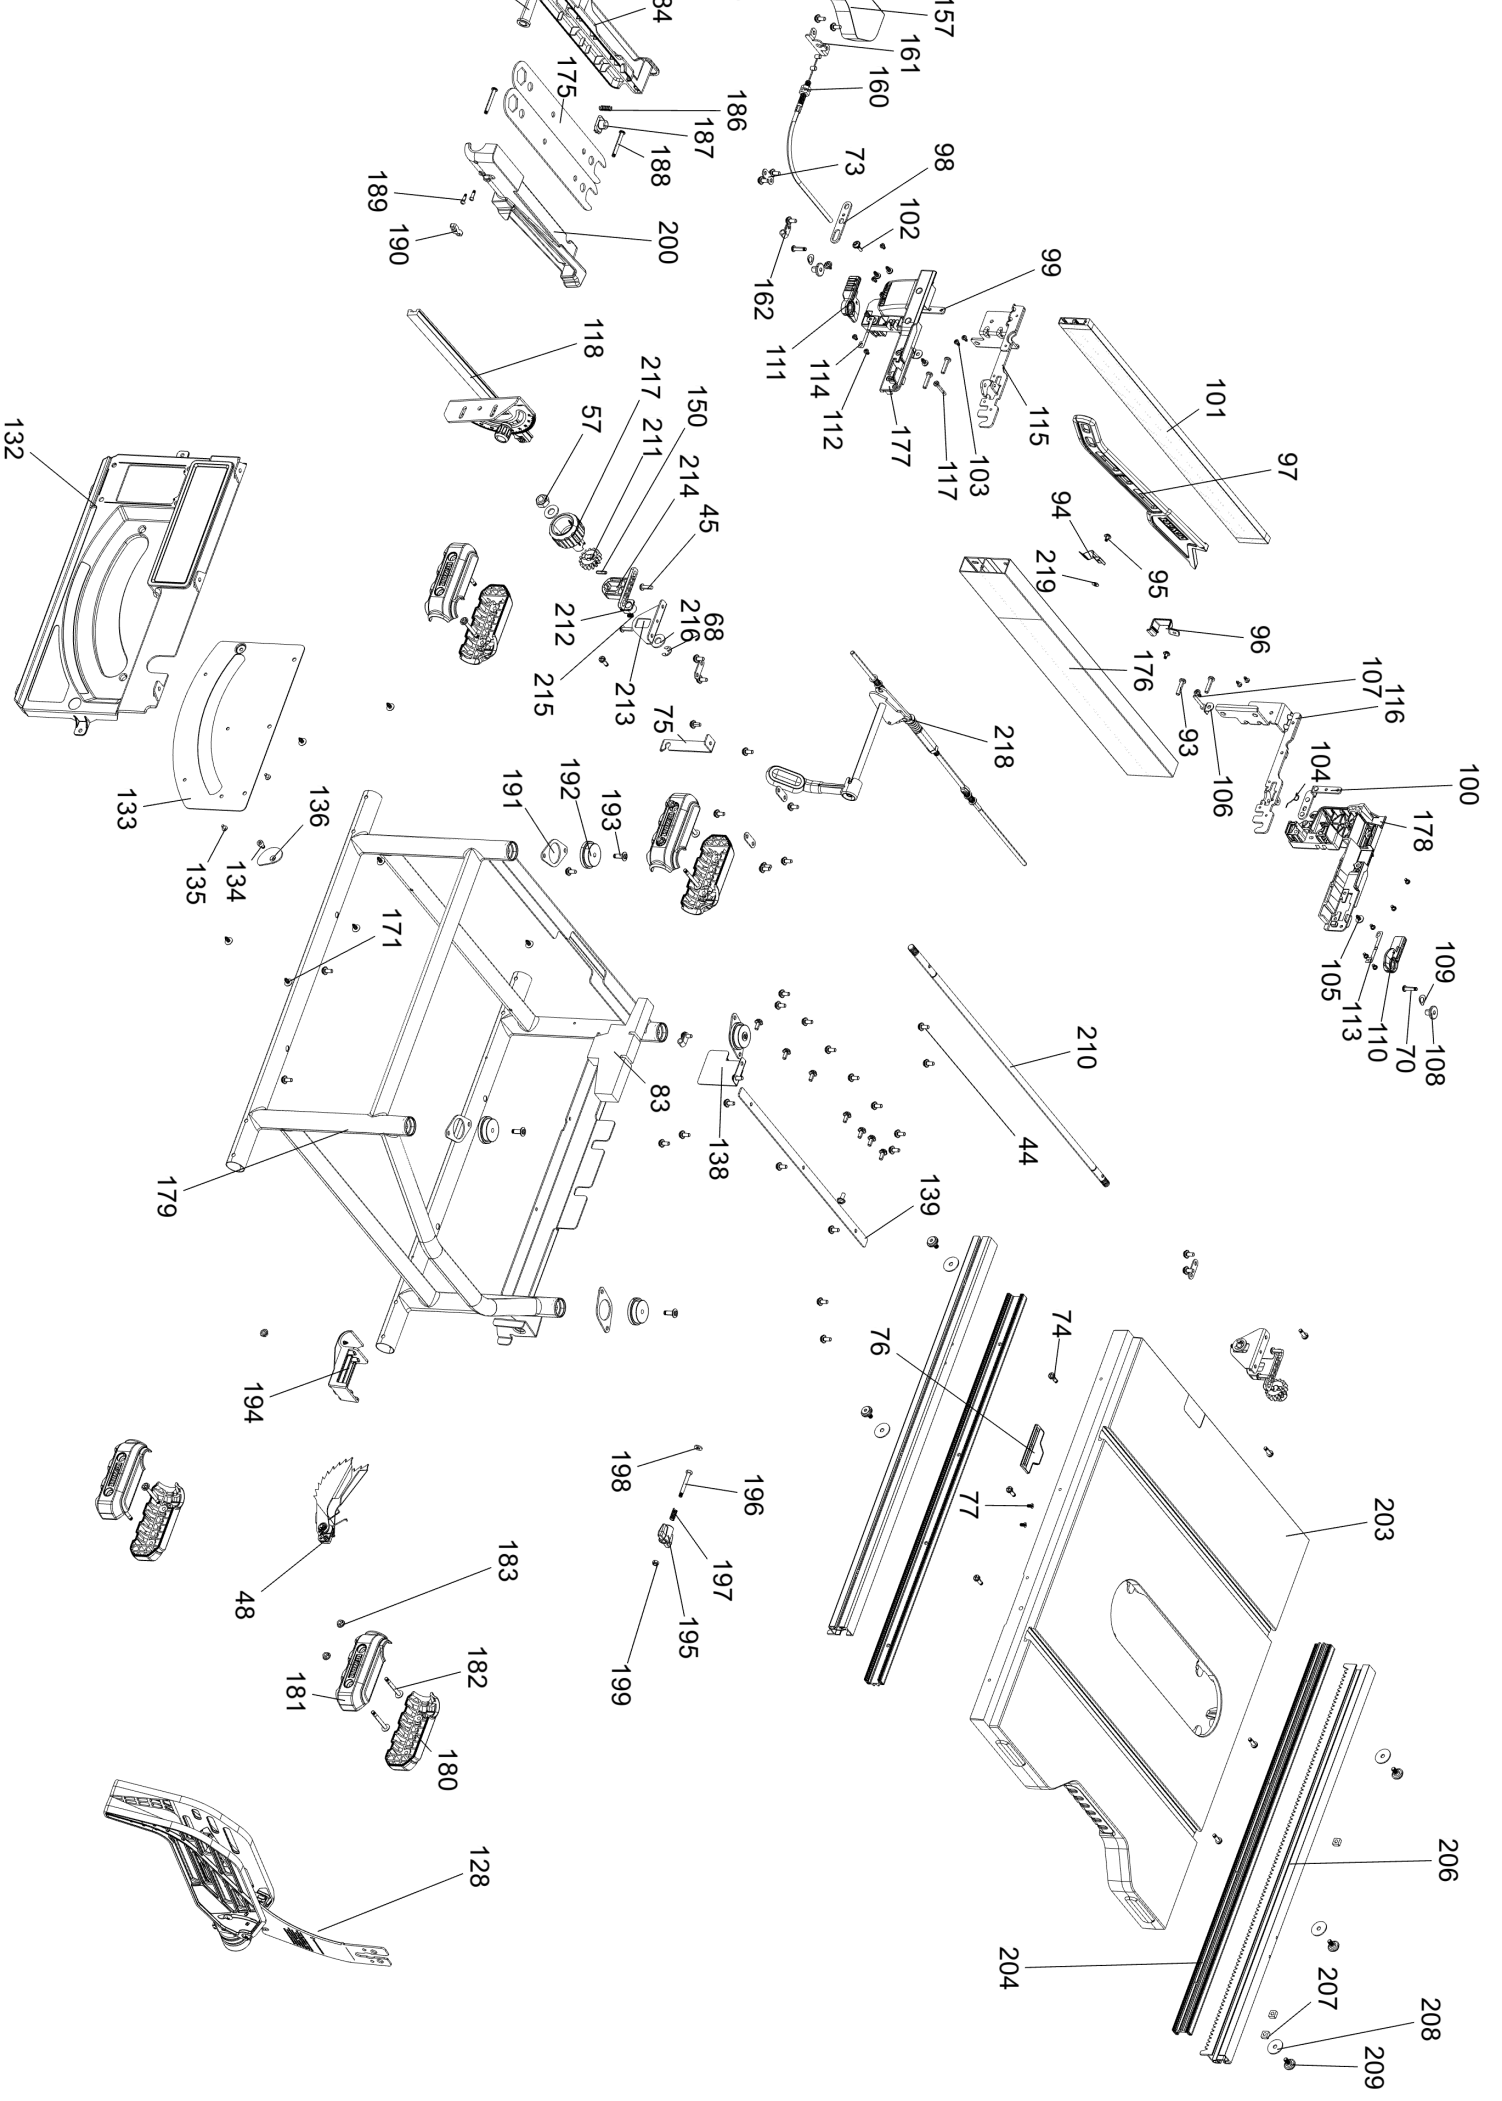

### Parts List for DWE7491RS Type 3

Item Number	Part Number	Description	Qty Required
1	N655982	ARMATURE	1
8	N528091	BAFFLE	1
9	330022-18	SET SCREW	2
10	622440-00	BRUSH HOLDER	2
11	N498979	FIELD	1
15	330019-30	SCREW	2
16	N508208	STRAIN REL	1
17	N498814	FIELD CASE	1
18	N408735	BRUSH	1
19	N539048	BRUSH CAP	2
20	N530916	SCREW & WASHER	4
21	N506867	GEAR CASE COVER	1
22	605040-41	BALL BEARING	1
23	N506863	SPINDLE	1
24	N506871	GEAR	1
25	N506869	S RING	1
26	605040-59	BEARING	1
27	N506870	S RING	1
28	N506864	KEY	1
29	N506868	O RING	1
30	N516330	KNIFE BLOCK	1
31	N516278	RIVING KNIFE BASE	1
32	N506885	CLAMP SPRING	1
33	N506883	RIVING KN.SUPT.	1
34	N516281	COLLAR	1
35	N516282	SPRING	1
36	N516283	FLAT WASHER	1

### Parts List for DWE7491RS Type 3

Item Number	Part Number	Description	Qty Required
37	N516284	DOWEL PIN	1
38	N448944	SET SCREW	3
39	N516285	SET SCREW	1
40	N516286	E RING	1
41	N506899	LEVER	1
42	N506898	LEVER SHAFT	1
43	N506895	BRACKET	1
44	N526936	SCREW	9
45	330045-14	SCREW, TAPTITE	4
46	N506853	SCREW	2
47	N447220	SCREW	2
48	N498483	PAWLS	1
49	N506924	SHAFT	1
50	N506925	SHAFT	1
52	N506932	SCREW	1
53	N506934	BUSHING	1
54	N471715	KEY	1
55	N504745	GEAR	1
56	N506929	BRACKET	1
57	N455283	NUT	2
58	N506930	FLAT WASHER	2
59	N506935	WASHER	1
60	N506936	BRACKET	1
61	N536541	SHAFT	1
62	N445362	RETAINING RING	1
63	N506952	O RING	1
64	N536542	FLAT WASHER	1