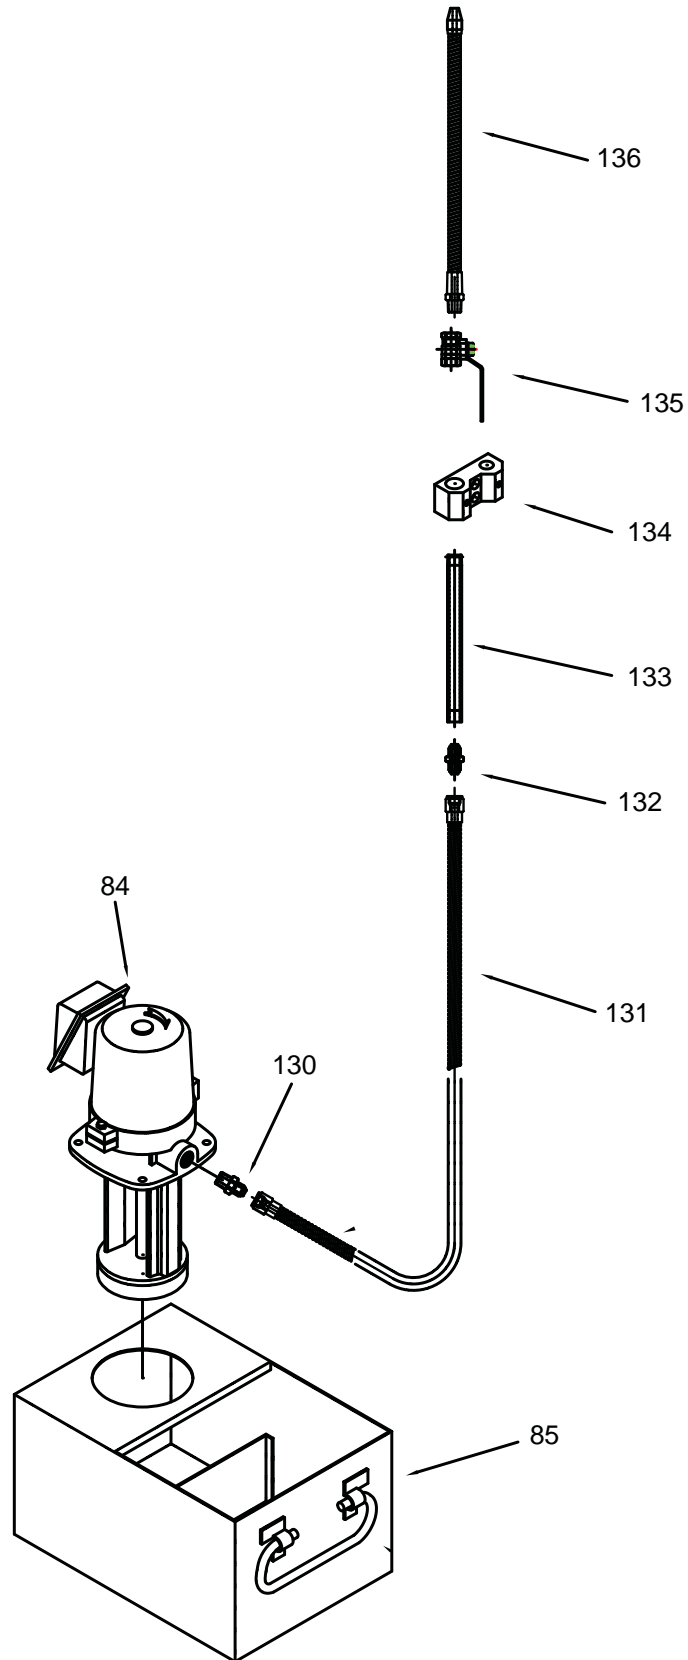

COOLANT PUMP ASSEMBLY

COOLANT PUMP ASSEMBLY PARTS LIST

Index No.	Part No.	Description	Size	Qty.
84	E1340VS-G84	Pump		1
130	E1340VS-G130	Nipple		1
131	E1340VS-G131	Flexible Hose		1
132	E1340VS-G132	Nipple		1
133	E1340VS-G133	Tube		1
134	E1340VS-G134	Bracket		1
135	E1340VS-G135	Value Gate		1
136	E1340VS-G136	Spraying Pipe		1