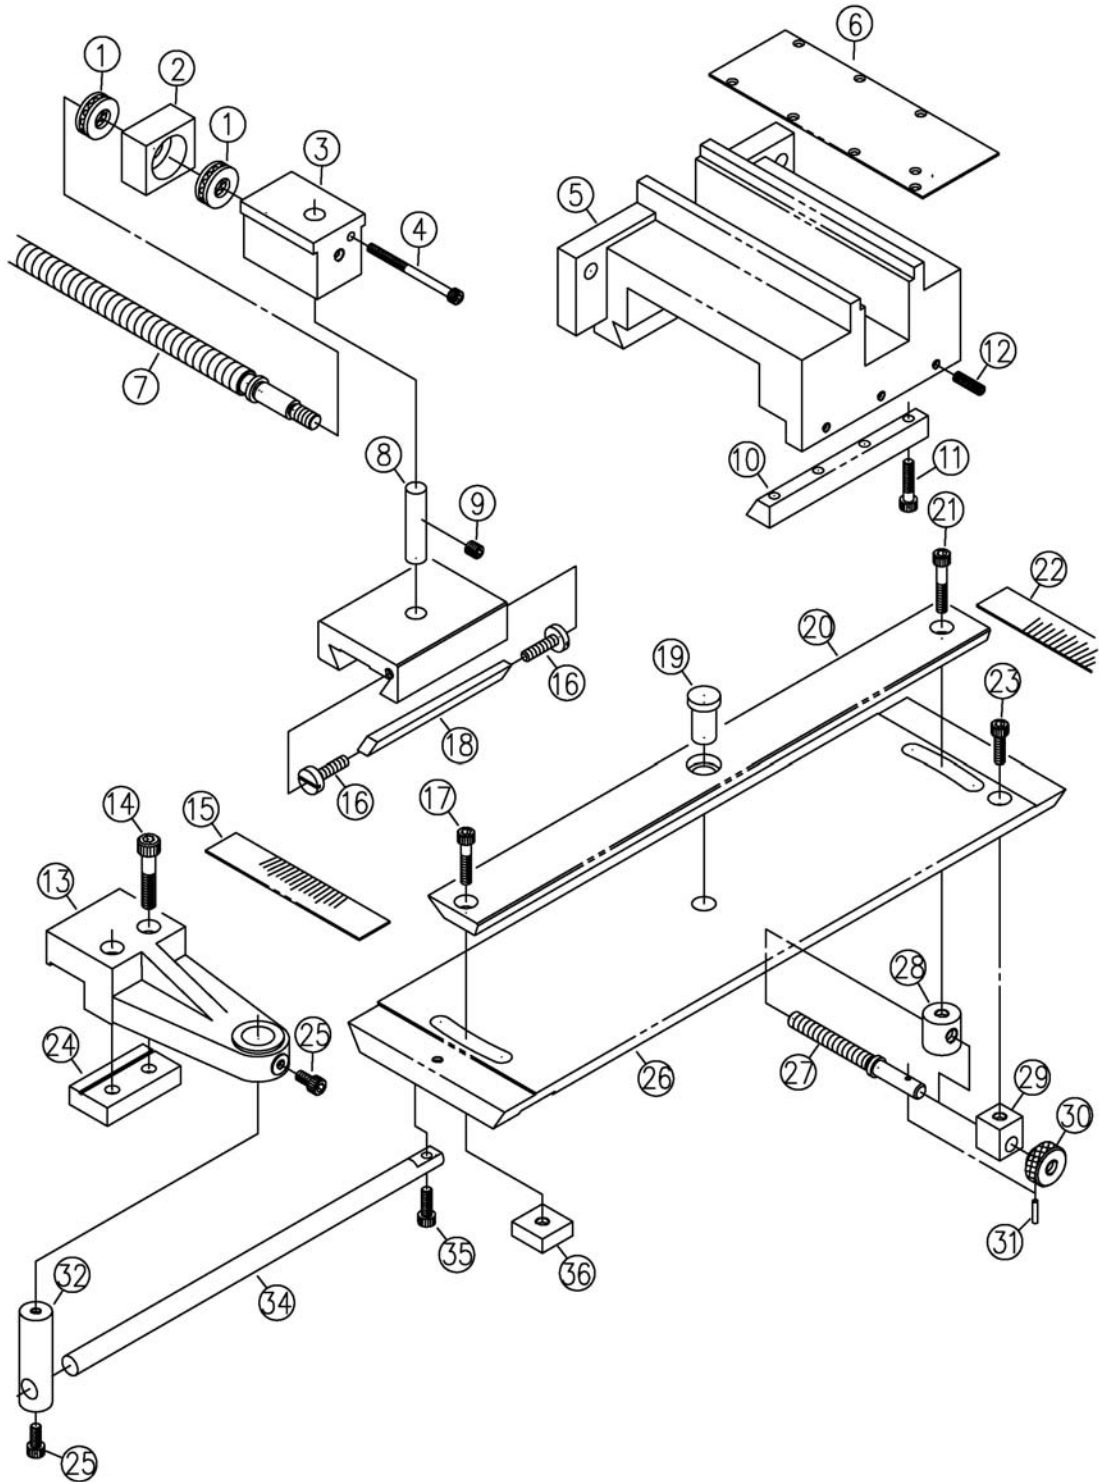

TAPER ATTACHMENT ASSEMBLY (OPTIONAL)

TAPER ATTACHMENT ASSEMBLY (OPTIONAL) PARTS LIST

Index No.	Part No.	Description	Size	Qty.
1	BB-51101	Thrust Bearing	51101	2
2	E1440VS-J02	Block	52x20x35	1
3	E1440VS-J03	Yoke	60x42x41.5	1
4	E1440VS-J04	Socket Head Cap Screw	M5x65MM	1
5	E1440VS-J05	Base	175x180x85	1
6	E1440VS-J06	Cover	170x63x1.2	1
7	E1440VS-J07	Lead Screw	Ø5/8"x405L	1
8	E1440VS-J08	Shaft	Ø12x50L	1
9	TS-1524011	Set Screw	M8x8mm	1
10	E1440VS-J10	Strip	130x18.86(10.2)x15	1
11	TS-1523061	Set Screw	M6x20mm	1
12	TS-1503061	Socket Head Cap Screw	M6x25mm	1
13	E1440VS-J13	Bracket	159x60x40	1
14	TS-1504081	Socket Head Cap Screw	M8x40mm	1
15	E1440VS-J15	Angle Plate	128x25x1.2	1
16	E1440VS-J16	Gib Screw		1
17	TS-1503071	Socket Head Cap Screw	M6x30mm	1
18	E1440VS-J18	Gib	110x7.27x5.57	1
19	E1440VS-J19	Shaft		1
20	E1440VS-J20	Lever	420x40x15	1
21	TS-1503081	Socket Head Cap Screw	M6x35mm	1
22	E1440VS-J22	Angle Plate	126x25x1.2	1
23	TS-2236181	Socket Head Cap Screw	M6x18mm	1
24	E1440VS-J24	Strip	80x31x13	1
25	TS-1503031	Socket Head Cap Screw	M6x12mm	2
26	E1440VS-J26	Base	460x130x18	1
27	E1440VS-J27	Screw	Ø3/8"(Ø9.525)x105L	1
28	E1440VS-J28	Nut	Ø22x22L	1
29	E1440VS-J29	Strip	19x19x22	1
30	E1440VS-J30	Nut	Ø28(Ø20)x19L	1
31	E1440VS-J31	Pin	3x15mm	1
32	E1440VS-J32	Pivot	Ø3/4"x65L	1
34	E1440VS-J33	Rod	Ø1/2"x300L	1
35	TS-1503041	Socket Head Cap Screw	M6x16mm	1
36	E1440VS-J35	Strip	25x25x10	1
	892035	Taper Assembly (#1 thru 36)		1