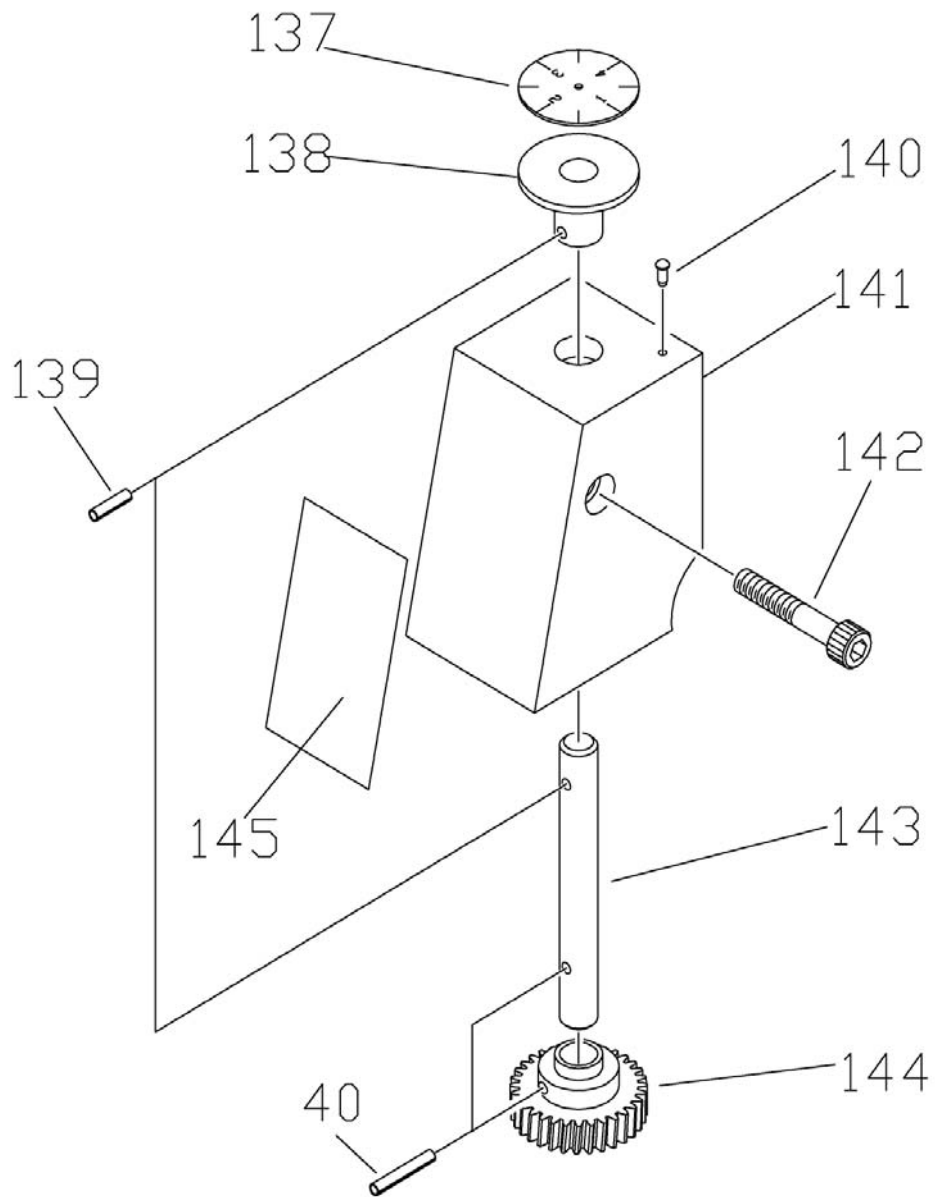

CHUCK SAFETY GUARD ASSEMBLY

CHUCK SAFETY GUARD ASSEMBLY PARTS LIST

Index No.	Part No.	Description	Size	Qty.
36	TS-1503041	Socket Head Cap Screw	M6*16mm	2
112	E1340VS-G112	Cam		1
113	TS-1523021	Set Screw	M6*8mm	3
114	E1340VS-G114	Keep Ass'y		1
115	TS-1503021	Socket Head Cap Screw	M6x10mm	1
116	E1340VS-G116	Collar		1
117	E1340VS-G117	Cam		1
119	E1340VS-G119	Shaft		1
120	E1340VS-G120	Collar		1
121	E1340VS-G121	Chuck Guard		1
	E1340VS-CSGA	Chuck Safety Guard ass'y w/ limit switch	(option)	1
122	E1340VS-G122	Handle	PVC	1
123	TS-1505031	Socket Head Cap Screw	M10x25mm	1
124	E1340VS-G124	Screw	3/16x1/4 in	18
125	E1340VS-G125	Nut	3/16 in	18
126	E1340VS-G126	Window	3Tx193x343mm	1
127	E1340VS-G127	Window	3Tx193x230mm	1

COOLANT PUMP ASSEMBLY

COOLANT PUMP ASSEMBLY PARTS LIST

Index No.	Part No.	Description	Size	Qty.
84	E1340VS-G84	Pump		1
130	E1340VS-G130	Nipple		1
131	E1340VS-G131	Flexible Hose		1
132	E1340VS-G132	Nipple		1
133	E1340VS-G133	Tube		1
134	E1340VS-G134	Bracket		1
135	E1340VS-G135	Value Gate		1
136	E1340VS-G136	Spraying Pipe		1

DIAL INDICATOR ASSEMBLY

DIAL INDICATOR ASSEMBLY PARTS LIST

Index No.	Part No.	Description	Size	Qty.
40	E1340VS-G40	Pin	3*20 mm.	1
137	E1340VS-G137	Plate		1
138	E1340VS-G138	Dog	Ø60*Ø19.05*15W	1
139	E1340VS-G139	Pin	3*12 mm.	1
140	E1340VS-G140	Nail	2 mm.	1
141	E1340VS-G141	Guard	75*59*45	1
142	TS-1503111	Socket Head Cap Screw	M6*50mm	1
143	E1340VS-G143	Shaft	Ø9.5*81L	1
144	E1340VS-G144	Gear	Ø34Ø9.5*17L	1
145	E1340VS-TP	Threading Plate		1