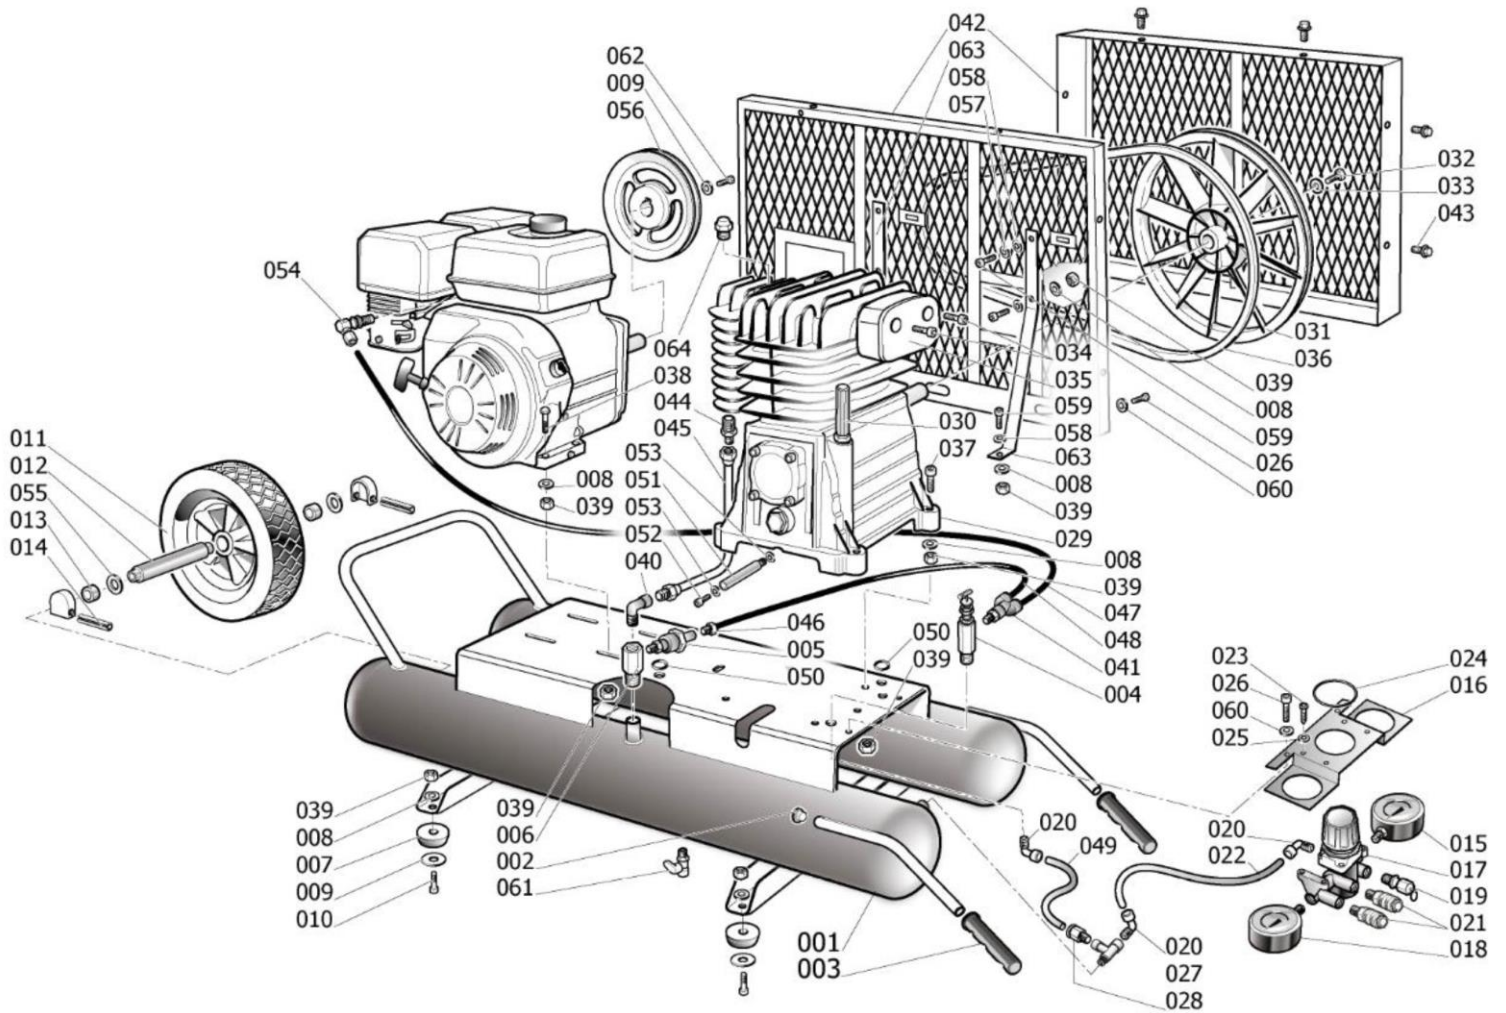

GAS COMPRESSOR PARTS LIST

■ GAS AIR COMPRESSOR

2022 • 01 • 24

Model EC 260EA

(E1)

PUMP UNIT