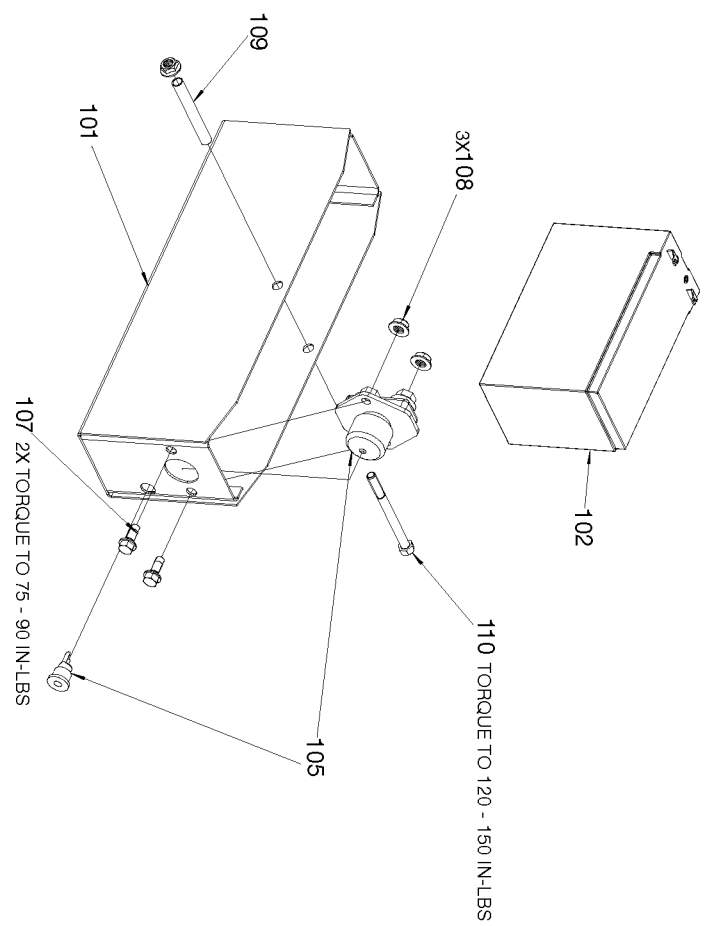

horizontal applications

26

18246 Water Seal Kit

contains Key#'s 19 (qty 1), 23 (qty 3), and 25 (qty 3)

17323 Valve Kit

contains Key#s 26-2(qty 6), 26-4 (qty 1), and 26-6 (qty 1)

18245 Oil Seal Kit

contains Key #s 1 (qty 1), 4 (qty 1), 20 (qty 3)

17324 Bearing Kit

contains Key #'s 5 (qty 1), 6 (qty 1), 7 (qty 2), 8 (qty 2), and 10 (qty 1)

Parts List for EXB2525ES Type 0

Item Number	Part Number	Description	Qty Required
1	18245	KIT OIL SEAL	1
2	000000-00	No Longer Available	1
3	16364	PLUG 3/8 NPT	1
4	18110	GASKET CAM HOUSING .	1
5	000000-00	No Longer Available	1
6	000000-00	No Longer Available	1
7	000000-00	No Longer Available	1
8	000000-00	No Longer Available	1
9	000000-00	No Longer Available	1
10	16301	WASHER THRUST .250 T	1
11	000000-00	No Longer Available	3
12	000000-00	No Longer Available	3
13	000000-00	No Longer Available	1
14	17658	VALVE THERMAL RELIEF	1
15	H061	NUT SWIVEL GARDENHOS	1
16	17701	SWIVEL 3/8 NPT MALE	1
17	F187	SCREEN GARDEN HOSE 3	1
18	16358	SCREW .250-20X1.00 U	2
19	16365	O-RING JOURNAL PLATE	1
20	18245	KIT OIL SEAL	1
21	18176	O-RING RETAINER	6
22	000000-00	No Longer Available	3
23	000000-00	No Longer Available	1
24	18073	SEAL RETAINER	3
25	000000-00	No Longer Available	1
26	000000-00	No Longer Available	1
26	16360	O-RING VALVE PLUG	1