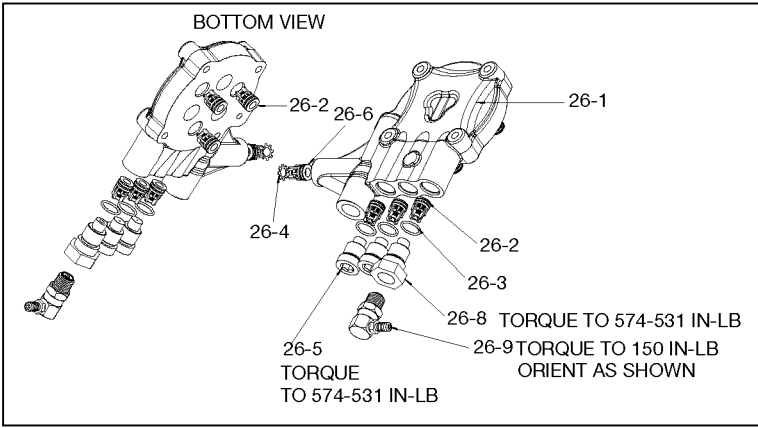

horizontal applications

26

18246 Water Seal Kit

contains Key#'s 19 (qty 1), 23 (qty 3), and 25 (qty 3)

17323 Valve Kit

contains Key#s 26-2(qty 6), 26-4 (qty 1), and 26-6 (qty 1)

18245 Oil Seal Kit

contains Key #s 1 (qty 1), 4 (qty 1), 20 (qty 3)

17324 Bearing Kit

contains Key #'s 5 (qty 1), 6 (qty 1), 7 (qty 2), 8 (qty 2), and 10 (qty 1)

Parts List for EXB2525ES Type 0

Item Number	Part Number	Description	Qty Required
1	18245	KIT OIL SEAL	1
2	000000-00	No Longer Available	1
3	16364	PLUG 3/8 NPT	1
4	18110	GASKET CAM HOUSING .	1
5	000000-00	No Longer Available	1
6	000000-00	No Longer Available	1
7	000000-00	No Longer Available	1
8	000000-00	No Longer Available	1
9	000000-00	No Longer Available	1
10	16301	WASHER THRUST .250 T	1
11	000000-00	No Longer Available	3
12	000000-00	No Longer Available	3
13	000000-00	No Longer Available	1
14	17658	VALVE THERMAL RELIEF	1
15	H061	NUT SWIVEL GARDENHOS	1
16	17701	SWIVEL 3/8 NPT MALE	1
17	F187	SCREEN GARDEN HOSE 3	1
18	16358	SCREW .250-20X1.00 U	2
19	16365	O-RING JOURNAL PLATE	1
20	18245	KIT OIL SEAL	1
21	18176	O-RING RETAINER	6
22	000000-00	No Longer Available	3
23	000000-00	No Longer Available	1
24	18073	SEAL RETAINER	3
25	000000-00	No Longer Available	1
26	000000-00	No Longer Available	1
26	16360	O-RING VALVE PLUG	1