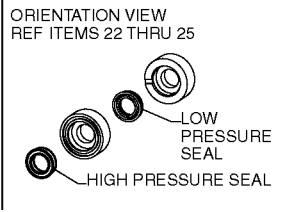

horizontal applications

26

18246 Water Seal Kit

contains Key#'s 19 (qty 1), 23 (qty 3), and 25 (qty 3)

17323 Valve Kit

contains Key#s 26-2(qty 6), 26-4 (qty 1), and 26-6 (qty 1)

18245 Oil Seal Kit

contains Key #s 1 (qty 1), 4 (qty 1), 20 (qty 3)

17324 Bearing Kit

contains Key #'s 5 (qty 1), 6 (qty 1), 7 (qty 2), 8 (qty 2), and 10 (qty 1)

Parts List for EXB2525ES Type 0

Item Number	Part Number	Description	Qty Required
1	18245	KIT OIL SEAL	1
2	000000-00	No Longer Available	1
3	16364	PLUG 3/8 NPT	1
4	18110	GASKET CAM HOUSING .	1
5	000000-00	No Longer Available	1
6	000000-00	No Longer Available	1
7	000000-00	No Longer Available	1
8	000000-00	No Longer Available	1
9	000000-00	No Longer Available	1
10	16301	WASHER THRUST .250 T	1
11	000000-00	No Longer Available	3
12	000000-00	No Longer Available	3
13	000000-00	No Longer Available	1
14	17658	VALVE THERMAL RELIEF	1
15	H061	NUT SWIVEL GARDENHOS	1
16	17701	SWIVEL 3/8 NPT MALE	1
17	F187	SCREEN GARDEN HOSE 3	1
18	16358	SCREW .250-20X1.00 U	2
19	16365	O-RING JOURNAL PLATE	1
20	18245	KIT OIL SEAL	1
21	18176	O-RING RETAINER	6
22	000000-00	No Longer Available	3
23	000000-00	No Longer Available	1
24	18073	SEAL RETAINER	3
25	000000-00	No Longer Available	1
26	000000-00	No Longer Available	1
26	16360	O-RING VALVE PLUG	1