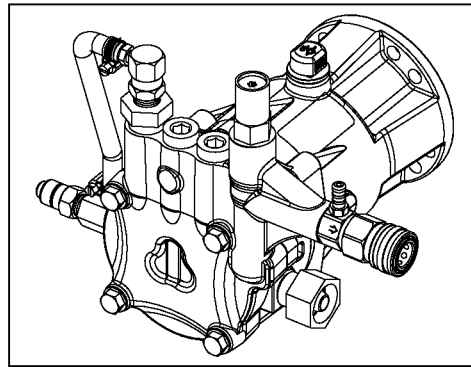

horizontal applications

26

18246 Water Seal Kit

contains Key#'s 19 (qty 1), 23 (qty 3), and 25 (qty 3)

17323 Valve Kit

contains Key#s 26-2(qty 6), 26-4 (qty 1), and 26-6 (qty 1)

18245 Oil Seal Kit

contains Key #s 1 (qty 1), 4 (qty 1), 20 (qty 3)

17324 Bearing Kit

contains Key #'s 5 (qty 1), 6 (qty 1), 7 (qty 2), 8 (qty 2), and 10 (qty 1)

Parts List for EXB2525ES Type 0

Item Number	Part Number	Description	Qty Required
1	18245	KIT OIL SEAL	1
2	000000-00	No Longer Available	1
3	16364	PLUG 3/8 NPT	1
4	18110	GASKET CAM HOUSING .	1
5	000000-00	No Longer Available	1
6	000000-00	No Longer Available	1
7	000000-00	No Longer Available	1
8	000000-00	No Longer Available	1
9	000000-00	No Longer Available	1
10	16301	WASHER THRUST .250 T	1
11	000000-00	No Longer Available	3
12	000000-00	No Longer Available	3
13	000000-00	No Longer Available	1
14	17658	VALVE THERMAL RELIEF	1
15	H061	NUT SWIVEL GARDENHOS	1
16	17701	SWIVEL 3/8 NPT MALE	1
17	F187	SCREEN GARDEN HOSE 3	1
18	16358	SCREW .250-20X1.00 U	2
19	16365	O-RING JOURNAL PLATE	1
20	18245	KIT OIL SEAL	1
21	18176	O-RING RETAINER	6
22	000000-00	No Longer Available	3
23	000000-00	No Longer Available	1
24	18073	SEAL RETAINER	3
25	000000-00	No Longer Available	1
26	000000-00	No Longer Available	1
26	16360	O-RING VALVE PLUG	1