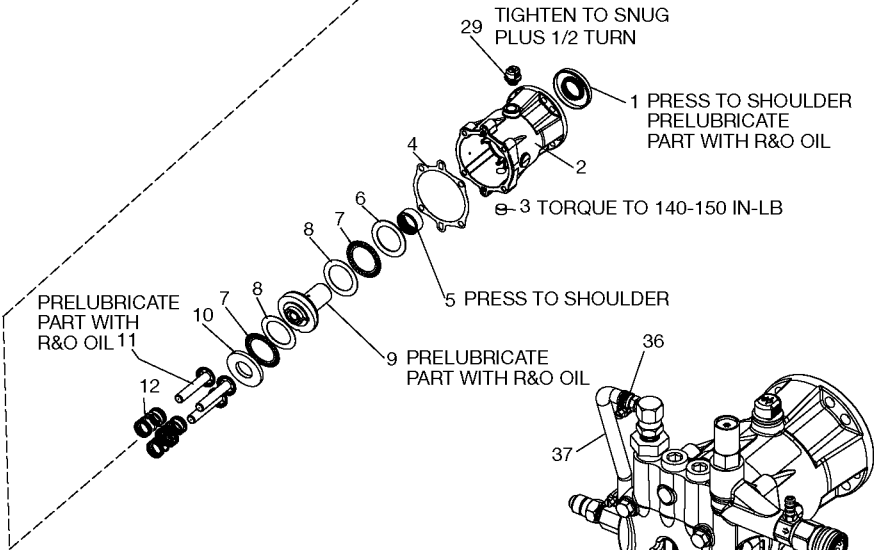

horizontal applications

26

18246 Water Seal Kit

contains Key#'s 19 (qty 1), 23 (qty 3), and 25 (qty 3)

17323 Valve Kit

contains Key#s 26-2(qty 6), 26-4 (qty 1), and 26-6 (qty 1)

18245 Oil Seal Kit

contains Key #s 1 (qty 1), 4 (qty 1), 20 (qty 3)

17324 Bearing Kit

contains Key #'s 5 (qty 1), 6 (qty 1), 7 (qty 2), 8 (qty 2), and 10 (qty 1)

Parts List for EXB2525ES Type 0

Item Number	Part Number	Description	Qty Required
1	18245	KIT OIL SEAL	1
2	000000-00	No Longer Available	1
3	16364	PLUG 3/8 NPT	1
4	18110	GASKET CAM HOUSING .	1
5	000000-00	No Longer Available	1
6	000000-00	No Longer Available	1
7	000000-00	No Longer Available	1
8	000000-00	No Longer Available	1
9	000000-00	No Longer Available	1
10	16301	WASHER THRUST .250 T	1
11	000000-00	No Longer Available	3
12	000000-00	No Longer Available	3
13	000000-00	No Longer Available	1
14	17658	VALVE THERMAL RELIEF	1
15	H061	NUT SWIVEL GARDENHOS	1
16	17701	SWIVEL 3/8 NPT MALE	1
17	F187	SCREEN GARDEN HOSE 3	1
18	16358	SCREW .250-20X1.00 U	2
19	16365	O-RING JOURNAL PLATE	1
20	18245	KIT OIL SEAL	1
21	18176	O-RING RETAINER	6
22	000000-00	No Longer Available	3
23	000000-00	No Longer Available	1
24	18073	SEAL RETAINER	3
25	000000-00	No Longer Available	1
26	000000-00	No Longer Available	1
26	16360	O-RING VALVE PLUG	1