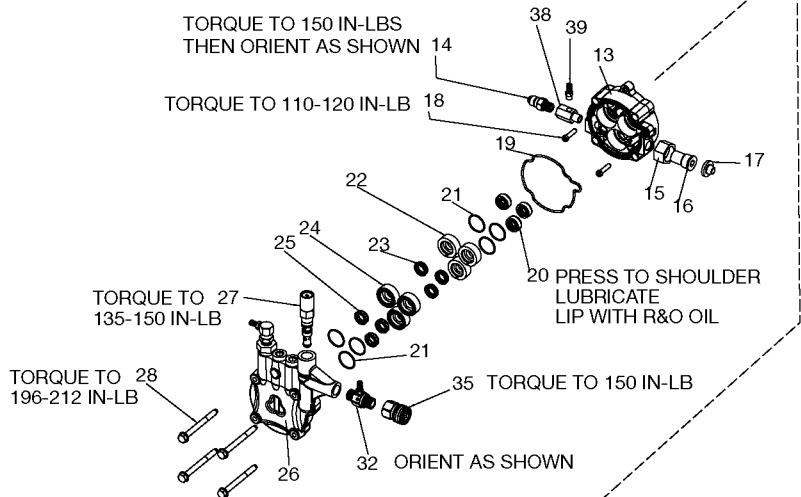

horizontal applications

26

18246 Water Seal Kit

contains Key#'s 19 (qty 1), 23 (qty 3), and 25 (qty 3)

17323 Valve Kit

contains Key#s 26-2(qty 6), 26-4 (qty 1), and 26-6 (qty 1)

18245 Oil Seal Kit

contains Key #s 1 (qty 1), 4 (qty 1), 20 (qty 3)

17324 Bearing Kit

contains Key #'s 5 (qty 1), 6 (qty 1), 7 (qty 2), 8 (qty 2), and 10 (qty 1)

Parts List for EXB2525ES Type 0

Item Number	Part Number	Description	Qty Required
1	18245	KIT OIL SEAL	1
2	000000-00	No Longer Available	1
3	16364	PLUG 3/8 NPT	1
4	18110	GASKET CAM HOUSING .	1
5	000000-00	No Longer Available	1
6	000000-00	No Longer Available	1
7	000000-00	No Longer Available	1
8	000000-00	No Longer Available	1
9	000000-00	No Longer Available	1
10	16301	WASHER THRUST .250 T	1
11	000000-00	No Longer Available	3
12	000000-00	No Longer Available	3
13	000000-00	No Longer Available	1
14	17658	VALVE THERMAL RELIEF	1
15	H061	NUT SWIVEL GARDENHOS	1
16	17701	SWIVEL 3/8 NPT MALE	1
17	F187	SCREEN GARDEN HOSE 3	1
18	16358	SCREW .250-20X1.00 U	2
19	16365	O-RING JOURNAL PLATE	1
20	18245	KIT OIL SEAL	1
21	18176	O-RING RETAINER	6
22	000000-00	No Longer Available	3
23	000000-00	No Longer Available	1
24	18073	SEAL RETAINER	3
25	000000-00	No Longer Available	1
26	000000-00	No Longer Available	1
26	16360	O-RING VALVE PLUG	1

Parts List for EXB2525ES Type 0

Item Number	Part Number	Description	Qty Required
856	000000-00	No Longer Available	1
856	18245	KIT OIL SEAL	1