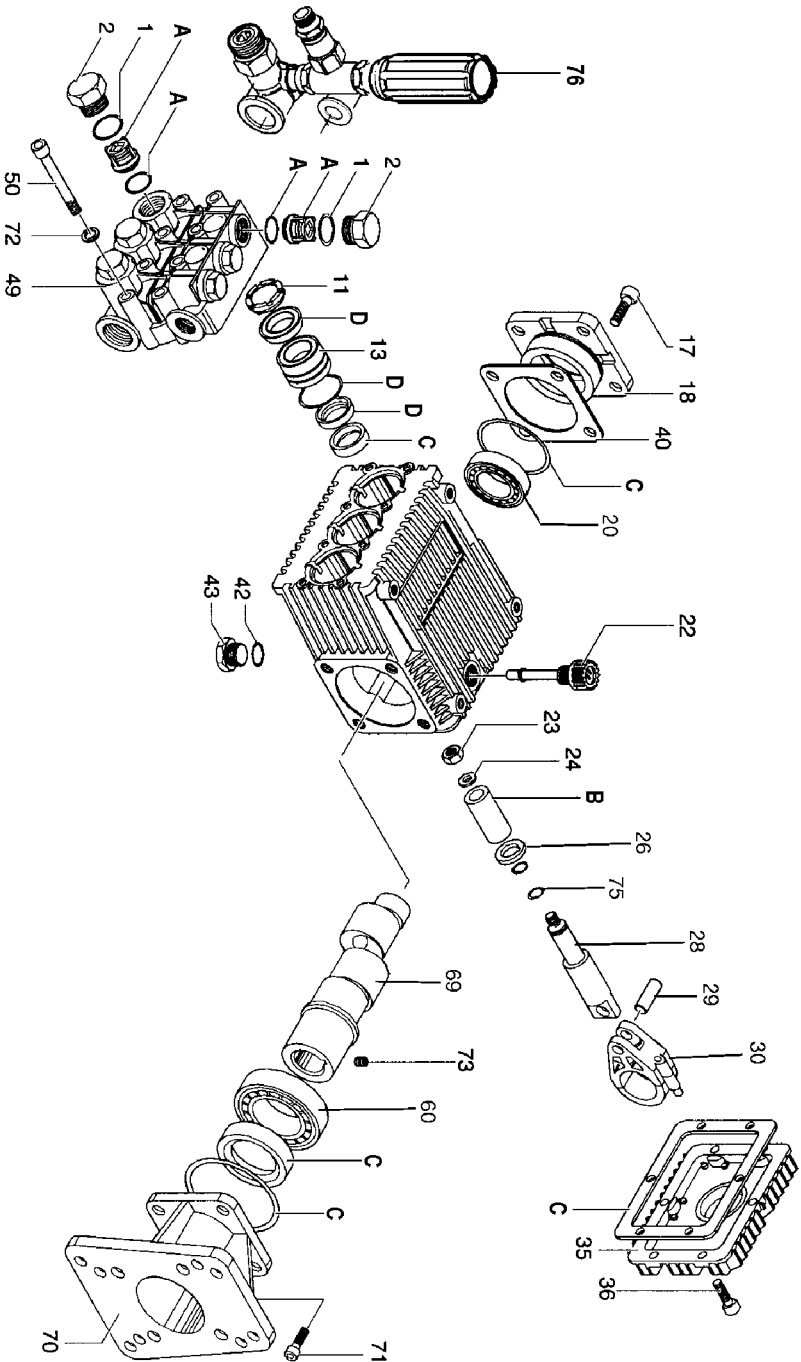

20242 - AR - UNLOADER REPAIR KIT

AR-2611 O-Ring Kit

AR-1828 Valve Kit

AR-1856 Gasket Kit

AR-1857 Water Seal Kit

AR-2737 Plunger Kit

Parts List for EXWGC3540 Type 0

Item Number	Part Number	Description	Qty Required
1	AR-960160	O-RING	1
2	AR-960850	PLUG	1
11	AR-960110	RING SUPPORT	1
13	AR-1380090	GUIDE PISTON	1
17	000000-00	No Longer Available	1
18	000000-00	No Longer Available	1
20	000000-00	No Longer Available	1
22	AR-880130	CAP OIL	1
23	AR-962010	NUT	1
24	000000-00	No Longer Available	1
26	AR-1380950	SPACER	1
28	000000-00	No Longer Available	1
29	AR-1380060	PIN PISTON	1
30	000000-00	No Longer Available	1
35	000000-00	No Longer Available	1
35	AR-1789010	COVER COMPLETE	1
36	000000-00	No Longer Available	1
40	AR-1380530	SHIM 5MM 0	1
40	000000-00	No Longer Available	1
40	AR-1380120	SHIM 1MM 0	1
40	AR-1380130	SHIM 2MM 0	1
42	AR-740290	O-RING	1
43	AR-880530	PLUG	1
49	000000-00	No Longer Available	1
50	AR-820150	SCREW	1
60	AR-1380320	BEARING	1
69	000000-00	No Longer Available	1

Parts List for EXWGC3540 Type 0

Item Number	Part Number	Description	Qty Required
70	000000-00	No Longer Available	1
71	AR-180030	SCREW	1
72	AR-1381850	WASHER	1
73	AR-820440	SCREW GRUB	1
75	AR-1080401	RING	1
77	AR-1828	KIT VALVE	1
78	AR-2546	KIT PLUNGER	1
79	AR-1856	KIT OIL SEAL	1
80	AR-1857	KIT WATER SEAL	1
101	AR-1560051	ADAPTER	1
102	AR-1080540	PISTON UPPER	1
103	AR-1540272	SCREW	1
104	AR-1560010	OUTLET BODY	1
105	AR-1560640	FITTING	1
106	AR-1540090	FITTING	1
107	AR-1080610	PLATE	1
109	AR-1560111	NIPPLE 3/8	1
110	AR-1540110	WASHER RING	1
111	AR-1540120	WASHER RING	1
112	AR-1560320	PISTON LOWER	1
501	000000-00	No Longer Available	1
502	17657	VALVE THERMAL RELIEF	1
503	16776	VALVE EASY STRT CTRL	1
504	17316	FILTER INLINE	1
505	000000-00	No Longer Available	1
506	15128	HOSEBARB ASSY 1/4 X	1
507	D28541	HOSE .283/.307IN ID	1