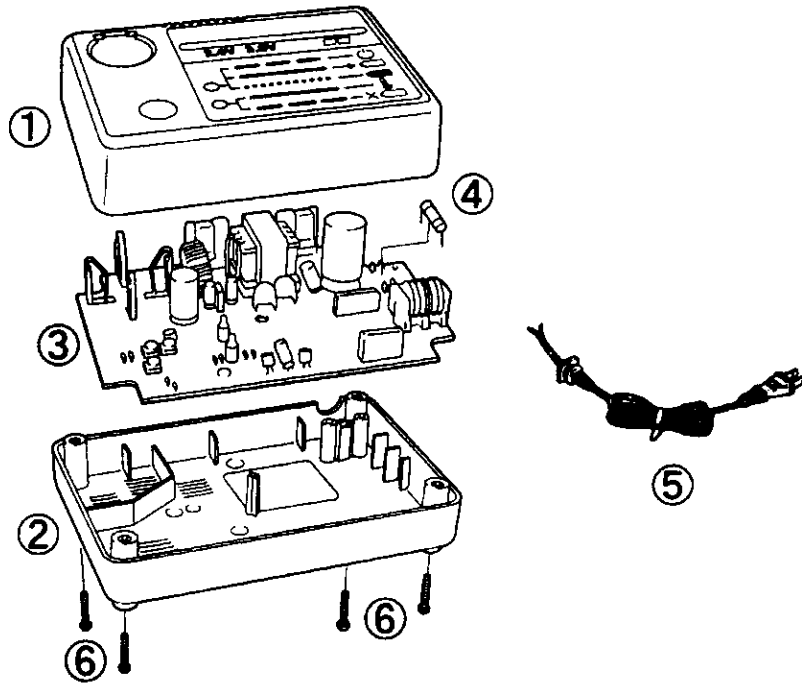

EXPLODED VIEW

REPLACEMENT PARTS LIST

NOTE : *A . . . available as an optional accessory
 *B . . . only available as set
 *C . . . available individually

Ref.No.	Part No.	Part Name & Descriptions	Per unit	Remarks
1	EY0225K3098	HOUSING A	1	
2	EY0225K3028	HOUSING B	1	
3	EY0225L2128	MODULE	1	
4	EY0225L5258	FUSE	1	
5	EY0225K2058	POWER CORD	1	
6	EY0225K6238	TAPPING SCREW	4	*C M3*20
▲ -	EY0225K8008	INDIVIDUAL BOX	1	
▲ -	EY0225K8108	OPERATING INSTRUCTIONS	1	