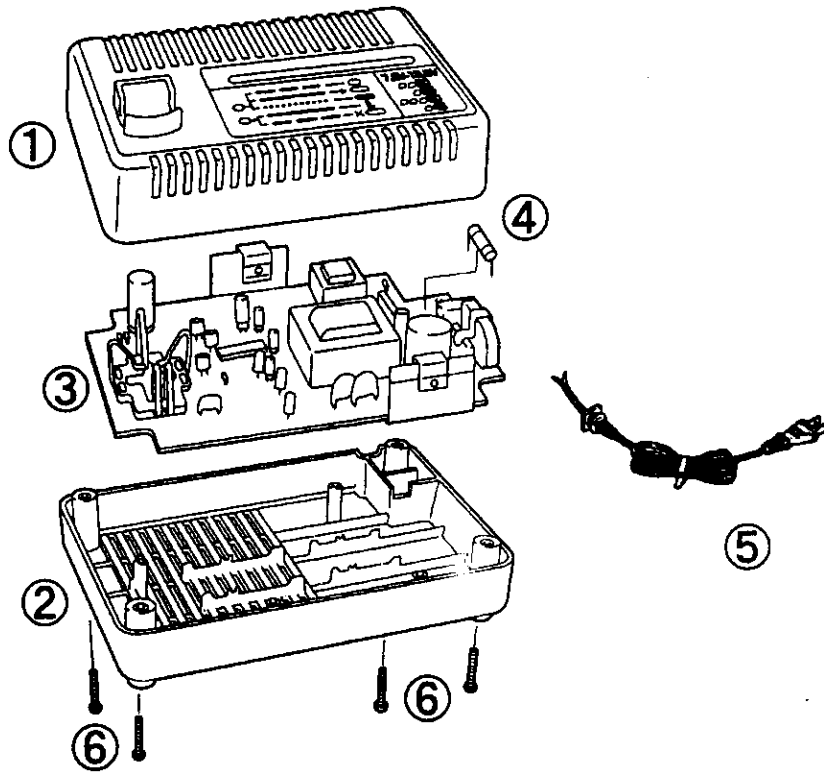

EXPLODED VIEW

REPLACEMENT PARTS LIST

NOTE : *A . . . available as an optional accessory
 *B . . . only available as set
 *C . . . available individually

Ref.No.	Part No.	Part Name & Descriptions	Per unit	Remarks
1	EY0230K3098	HOUSING A	1	
2	EY0230K3028	HOUSING B	1	
3	EY0230L2128	MODULE	1	
4	EY0230L5258	FUSE	1	125V 3A
5	EY0230K2058	POWER CORD	1	
6	EY0217K6237	TAPPING SCREW FOR CHARGER	4	*C
▲ -	EY0230K8008	INDIVIDUAL BOX	1	
▲ -	EY0230K8108	OPERATING INSTRUCTIONS	1	