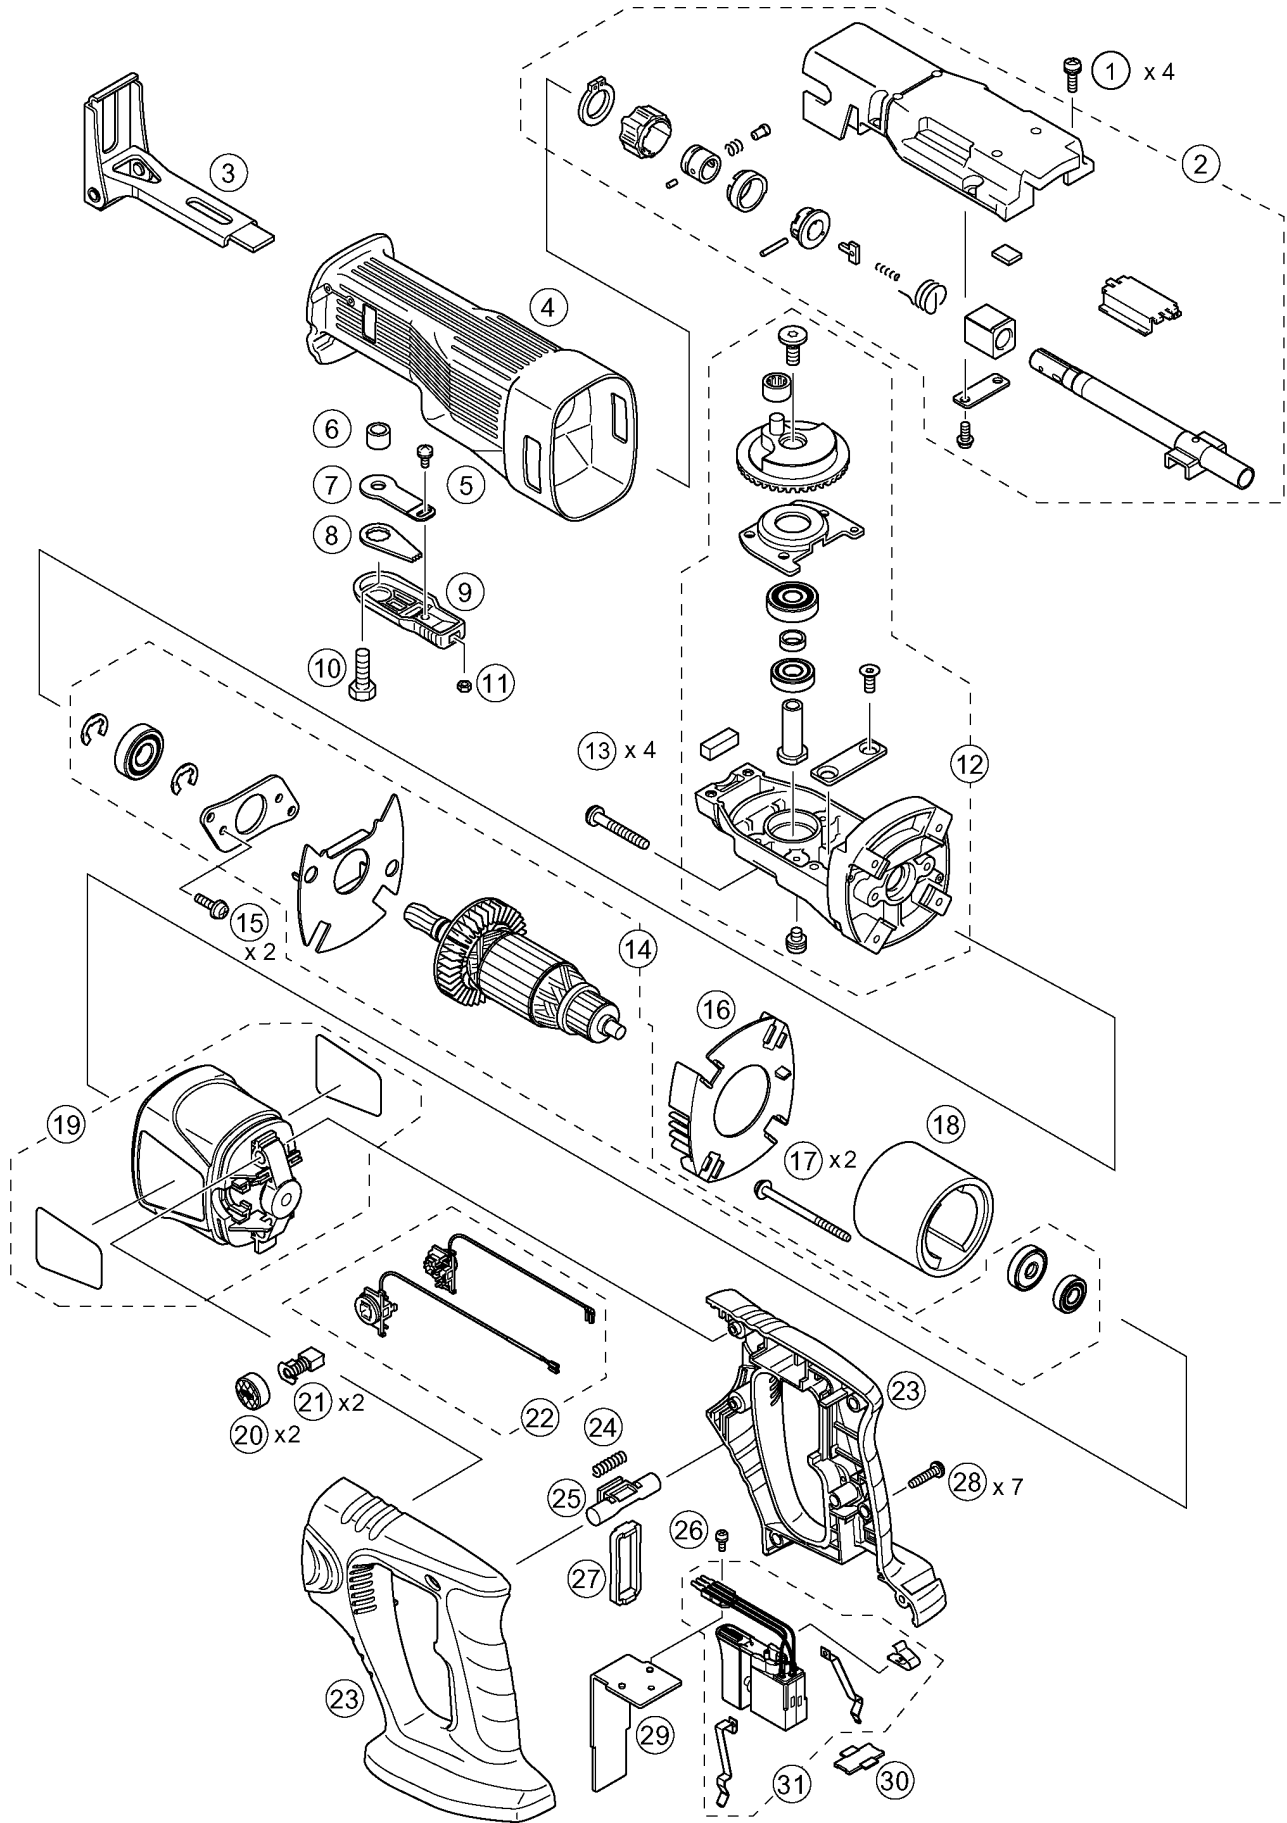

# 5 EXPLODED VIEW

# 6 REPLACEMENT PARTS LIST

## NOTE:

\*B=only available as set

\*C=available individually

Ref.No.	Part No.	Part Name & Description	Remarks		Per Unit
1	WEY3544K6708	SCREW	*C	M5*18	4
2	WEY3544S1168	BLADE CLAMP BLOCK			1
3	WEY3544K0228	SHOE			1
4	WEY3544H3648	INSULATED RUBBER BOOT			1
5	WEY3544K6278	SCREW		M4*10	1
6	WEY3544K0478	SLEEVE			1
7	WEY3544K1168	INNER PLATE			1
8	WEY3544K1178	LOCK PLATE			1
9	WEY3544K1558	SHOE LOCK LEVER			1
10	WEY3544K6398	HEXAGONAL HEAD BOLT		M8*25	1
11	WEY3544K6428	HEXAGONAL NUT		M4	1
12	WEY3544S1768	GEAR CASE BLOCK			1
13	WEY3544L9388	TAPPING SCREW	*C	5*35	4
14	WEY3544L4628	MOTOR ROTOR ASSEMBLY			1
15	WEY3544L6218	SCREW	*C	M4*12	2
16	WEY3544L0478	BAFFLE PLATE			1
17	WEY3544L9668	TAPPING SCREW	*C	4*60	2
18	WEY3544L1188	STATOR			1
19	WEY3544K0538	MOTOR HOUSING			1
20	WEY3544K0558	HOLDER CAP	*B	(2PCS/PK)	2
21	WEY3544L4638	CARBON BRUSH	*B	(2PCS/PK)	2
22	WEY3544L4368	BRUSH HOLDER			1ST
23	WEY3544K3078	HOUSING AB SET			1
24	WEY3544L0178	SPRING			1
25	WEY3544Y3568	RELEASE LEVER			1
26	WEY3544L6208	SCREW		M3*8	1
27	WEY3544L0088	SWITCH FRAME			1
28	WEY3544K9218	TAPPING SCREW	*C	4*18	7
29	WEY3544L2568	HEAT SINK			1
30	WEY3544L0208	HOLDER PLATE			1
31	WEY3544Y2008	SWITCH			1
-	WEY3544K8108	OPERATING INSTRUCTIONS			1