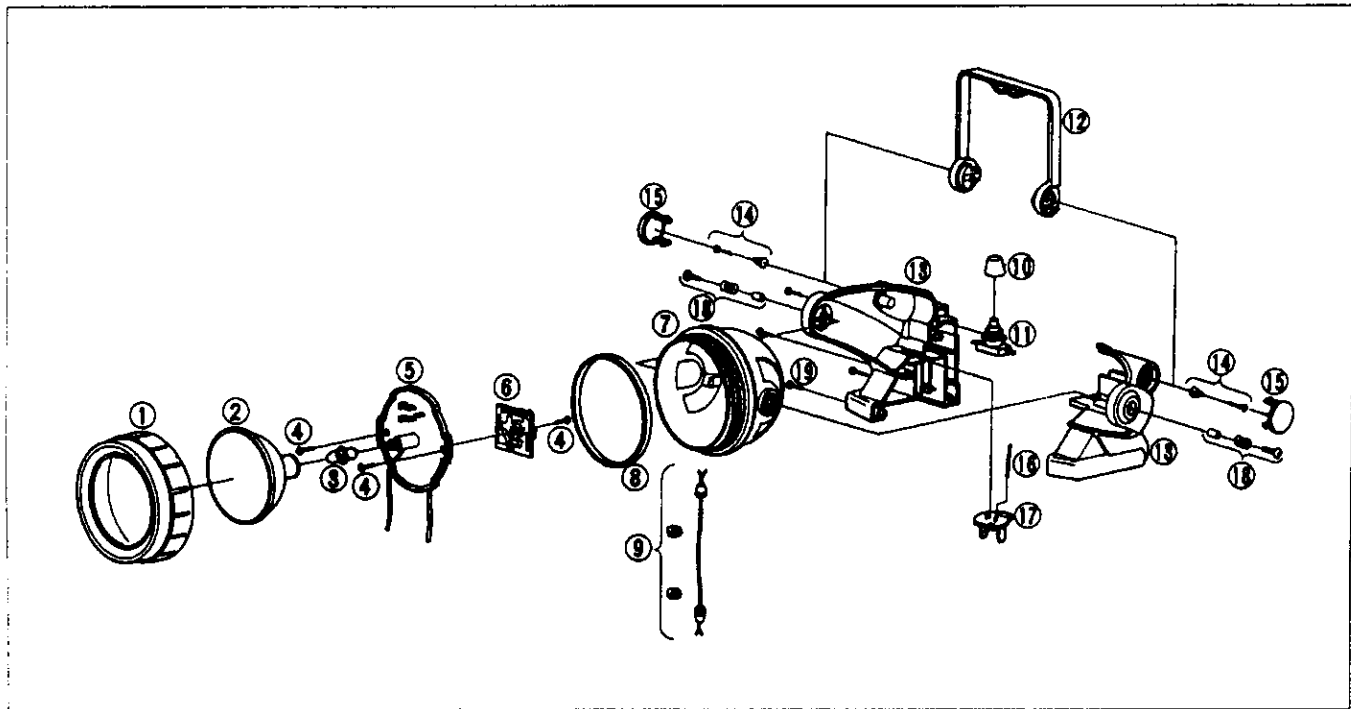

EXPLODED VIEW

REPLACEMENT PARTS LIST

Ref. No.	Part No.	Part Name & Descriptions	Per set	Remarks
1	EY3790K0547	SHADE	1	
2	EY3790S3757	REFLECTOR	1	
3	EYMB-72P75X	BULB	2	
4	EY6261B9057	TAPPING SCREW (K3-10)	3	
5	EY3790L2587	LAMP HOLDER BASE	1	
6	EY3790L2107	MODULE	1	
7	EY3790K3057	LAMP CASE	1	
8	EY3790K0797	O-RING	1	
9	EY3790L2897	JUNCTION CORD	1	
10	EY3790K3257	SWITCH CAP	1	
11	EY3790L2007	POWER SWITCH	1	
12	EY3790K3247	HANDLE	1	
13	EY3790K3077	HOUSING AB SET	1	
14	EY3790L0167	SPRING/SCREW SET	2	
15	EY3790K3447	SCREW CAP	2	
16	EY3790L2967	LEAD WIRE (RED)	1	
17	EY3790L2157	TERMINAL PLATE	1	
18	EY3790K0177	SPRING/COLLAR/SCREW SET	2	
19	EY3790K9037	TAPPING SCREW (K3-20)	4	
-	EY3790K8008	INDIVIDUAL BOX	1	
-	EY3790K8108	INSTRUCTION MANUAL	1	