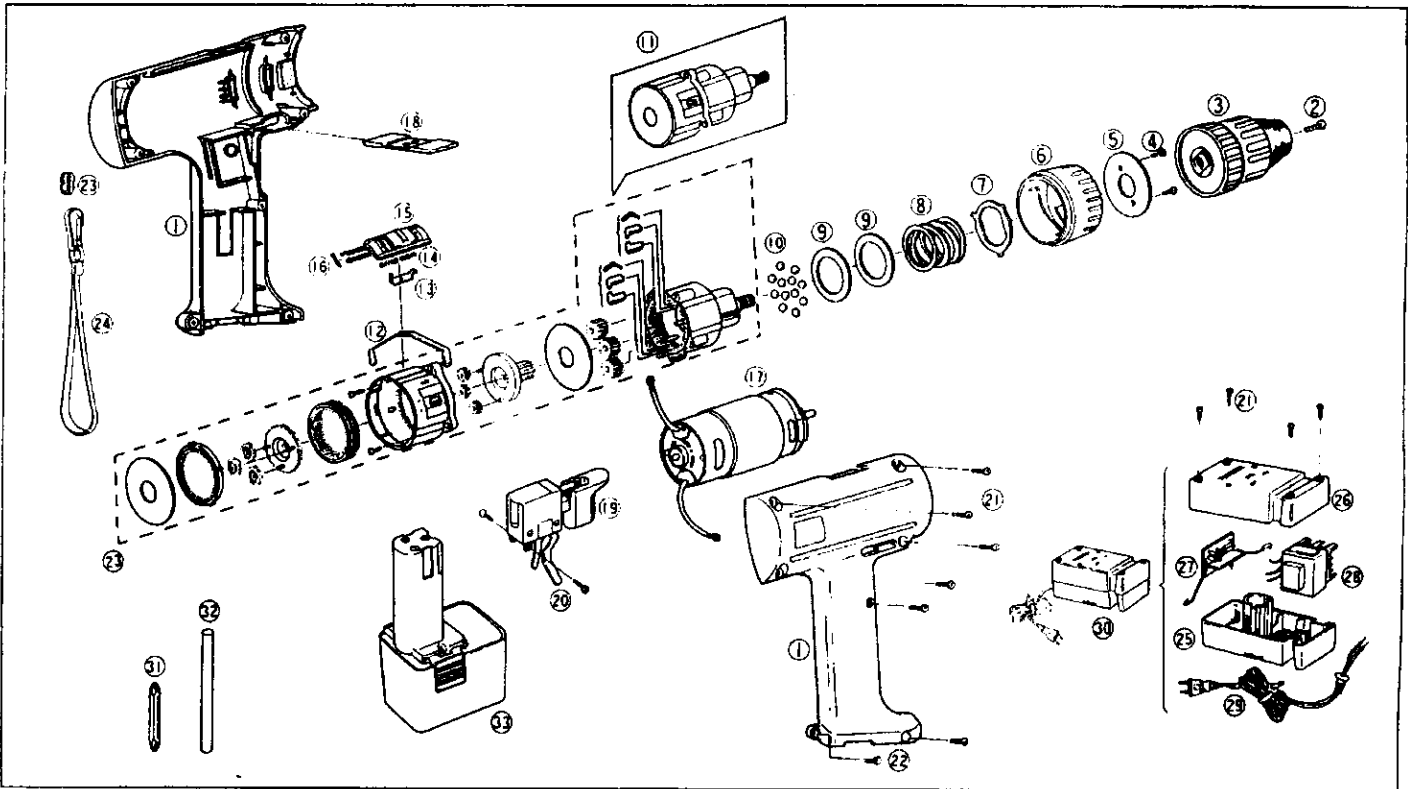

EXPLODED VIEW

REPLACEMENT PARTS LIST

Ref. No.	Part No.	Part Name & Descriptions	Per Set	Remarks
1	EY570B3078	Housing AB set	1	
2	EY570B6807	Fastening screw	1	
3	EY991B	Keyless drill chuck	1	available as an optional accessory
4	EY55149067	Tapping screw	2	
5	EY570B0297	Clutch mounting plate	1	
6	EY561H3228	Clutch handle	1	
7	EY570B0577	Clutch plate	1	
8	EY570B0168	Spring for clutch	1	
9	EY6280B0887	Thrust plate	2	
10	EY560B6967	Ball bearing	12	
11	EY570B1458	Gear box	1	
12	EY560B1517	Change-gear lever	1	
13	EY560B1547	Change-gear coupler	1	
14	EY560B0177	Spring A	2	
15	EY561H3238	Change-gear handle	1	
16	EY560B0187	Spring B	1	
17	EY570B1007	DC Motor	1	
18	EY551H3248	Forward/Reverse selector handle	1	
19	EY570Y2008	Switch	1	
20	EY531B6197	Screw for switch	2	
21	EY561B6117	Tapping screw A for housing	10	
22	EY561S9037	Tapping screw B for housing	1	
23	EY505B0287	Hand strap ring	1	
24	EY506B0277	Hand strap	1	
25	EY570B3098	Housing A for charger	1	
26	EY570B3028	Housing B for charger	1	
27	EY570B2127	Module	1	
28	EY570B2238	Power transformer	1	
29	EY570B2058	Power cord	1	
30	EY570B7658	Battery charger assembly	1	available as an optional accessory
31	EY570B7928	Double-ended #2 phillips bit	1	
32	EY570B0347	Lock release rod	1	
33	EY970B	Battery pack	1	available as an optional accessory