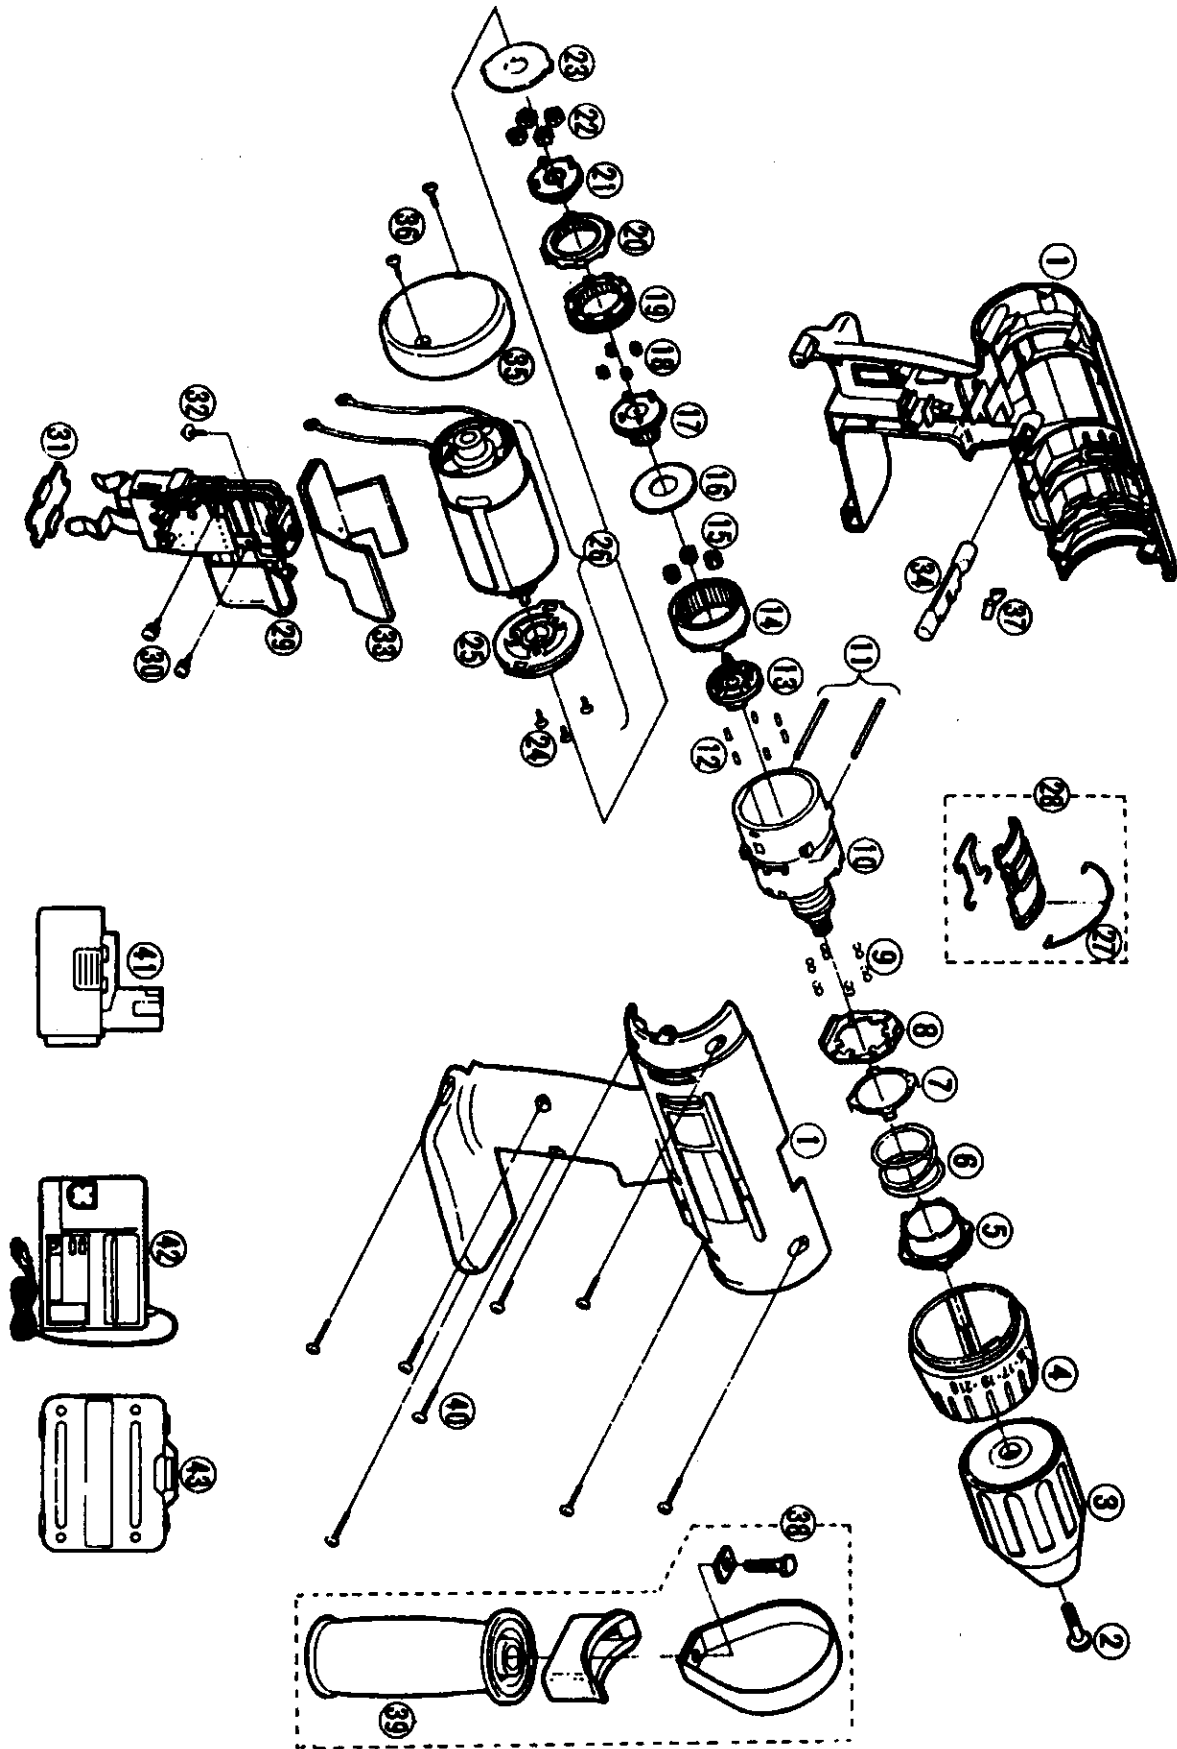

EXPLODED VIEW

REPLACEMENT PARTS LIST

NOTE : *A . . . available as an optional accessory
 *B . . . only available as set
 *C . . . available individually

Ref. No.	Part No.	Part Name & Descriptions	Per unit	Remarks
▲ 1	EY6230K3078	HOUSING AB SET	1	
2	EY6230L6817	CHUCK FASTENING SCREW	1	
▲ 3	EY6230K7918	KEYLESS CHUCK	1	
4	EY6230H3227	CLUTCH HANDLE	1	
5	EY6230L0637	ADJUSTING SCREW	1	
6	EY6230L0167	SPRING FOR CLUTCH	1	
7	EY6230L0457	CLICK PLATE	1	
8	EY6230L0577	CLUTCH PLATE	1	
9	EY560B6967	STEEL BALL	12	*B (12PCS/PACK)
10	EY6230L1068	DRIVING BLOCK	1	
11	EY6481L0357	THRUST PIN SET	2	*B (2PCS/PACK)
12	EY6283L0377	ROLLER PIN	6	*B (6PCS/PACK)
13	EY6207B1117	CARRIER	1	
14	EY6230L1457	RING GEAR	1	
15	EY6207B1347	PLANET GEAR	3	*B (3PCS/PACK)
16	EY6230L0857	THRUST PLATE	1	
17	EY6230L1417	CARRIER	1	
18	EY6230L1357	PLANET GEAR	4	*B (4PCS/PACK)
19	EY6230L1468	RING GEAR A	1	
20	EY6230L1478	RING GEAR	1	
21	EY6230L1107	CARRIER	1	
22	EY6230L1367	PLANET GEAR B	4	*B (4PCS/PACK)
23	EY6481L0887	THRUST PLATE	1	
24	EY6230L6027	SCREW FOR MOTOR	3	*C
25	EY6481L0027	MOTOR MOUNTING PLATE	1	
26	EY6230L1008	MOTOR	1	
27	EY6230L0187	CHANGE-GEAR SPRING	1	
28	EY6230H3238	CHANGE-GEAR HANDLE	1	
▲ 29	EY6230Y2008	SWITCH BLOCK	1	
30	EY6230L6037	SEMS SCREW	2	*C
31	EY6230L0207	DUST PREVENTIVE PLATE	1	
32	EY6230L6017	TAPPING SCREW	1	
33	EY6230L2567	RADIATING PLATE (W/SCREW)	1	
34	EY6901H3247	SELECTOR HANDLE	1	
35	EY6230H3107	HOUSING COVER	1	
36	EY6230K9038	SCREW	2	*C
37	EY6481L0177	CLICK SPRING	1	
38	EY6230K3217	AUXILIARY HANDLE ASSEMBLY	1	
39	EY6230K3227	AUXILIARY HANDLE	1	
▲ 40	EY6230K9218	SCREW	9	*C
41	EY9136	BATTERY PACK	1	*A
42	EY0212	BATTERY CHARGER	1	*A
43	EY9630	TOOL CASE	1	
▲ —	EY6230K8008	INDIVIDUAL BOX	1	
▲ —	EY6230K8108	OPERATING INSTRUCTIONS	1	