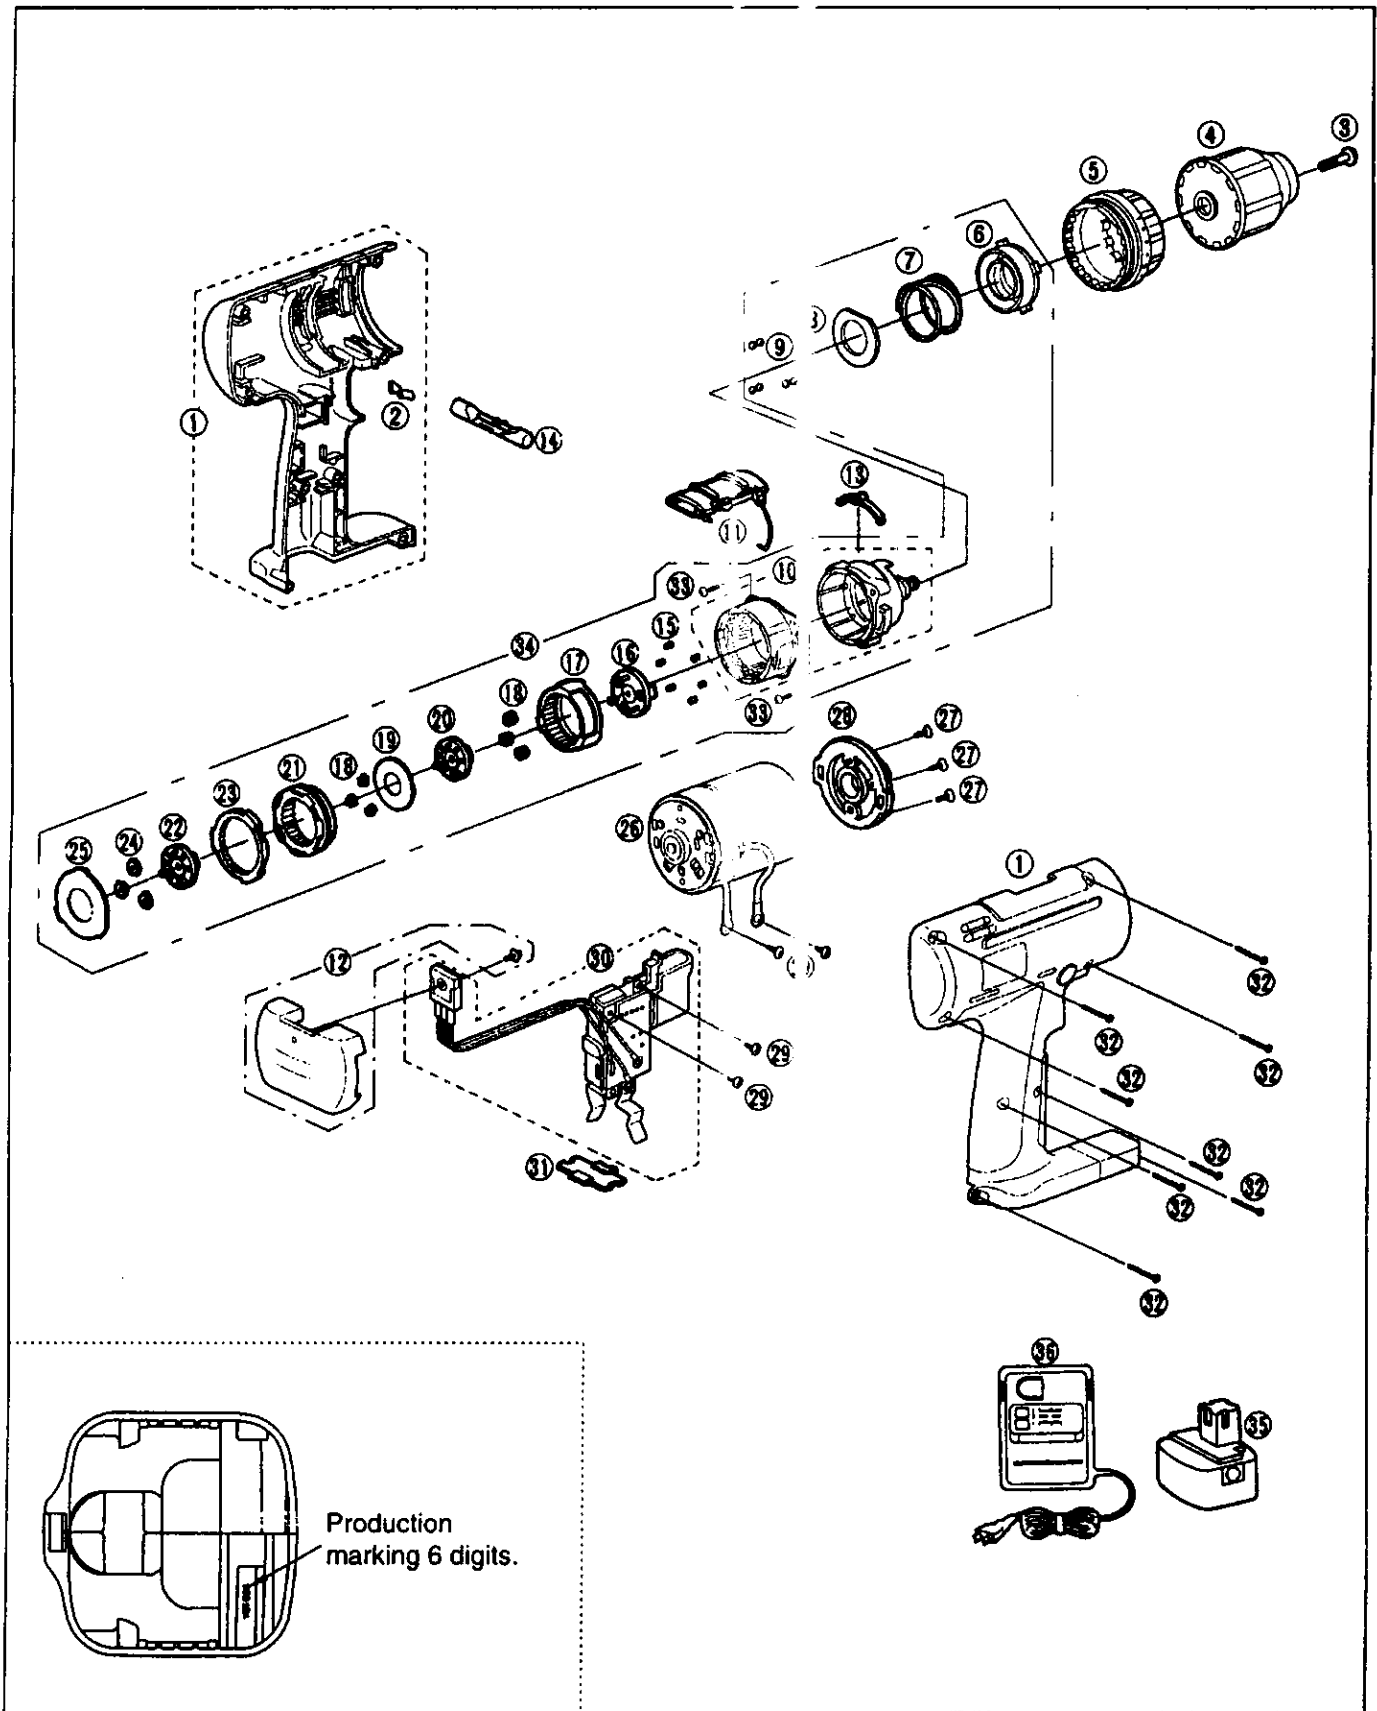

EXPLODED VIEW FOR EY 6406 · EY6407

REPLACEMENT PARTS LIST FOR EY6406 · EY6407

NOTE : *A . . . available as an optional accessory

*B . . . only available as set

*C . . . available individually

Ref.No.	Part No. for EY6406	Part No. for EY6407	Part Name & Descriptions	Per unit	Remarks
▲ 1	EY6406K3078	EY6407K3078	HOUSING AB SET	1	
2	EY6481L0177	EY6481L0177	CLICK SPRING	1	
▲ 3	EYT103L6807	EYT103L6807	CHUCK FASTENING SCREW	1	
▲ 4	EY9795	EY9796	KEYLESS CHUCK	1	*A
▲ 5	EY6406Y3228	EY6406Y3228	CLUTCH HANDLE	1	
▲ 6	EY6406L0638	EY6406L0638	ADJUSTING SCREW	1	
▲ 7	EY6406L0168	EY6406L0168	CLUTCH SPRING	1	
▲ 8	EY6406L0578	EY6406L0578	CLUTCH PLATE	1	
9	EY560B6967	EY560B6967	STEEL BALL	12	*B ϕ 5
▲ 10	EY6406L1078	EY6406L1078	DRIVING BLOCK	1	
▲ 11	EY6406Y3238	EY6406Y3238	H/L HANDLE	1	
▲ 12	EY6406L2568	EY6406L2568	HEAT SINK	1	
▲ 13	EY6406L0178	EY6406L0178	CLICK SPRING A	1	
▲ 14	EY6402Y3247	EY6402Y3247	F/R SELECTOR HANDLE	1	
15	EY6283L0377	EY6283L0377	ROLLER PIN	6	*B ϕ 3.175*7.2
▲ 16	EY6406L1118	EY6406L1118	CARRIER	1	
▲ 17	EY6406L1488	EY6406L1488	RING GEAR	1	
▲ 18	EY6406L1348	EY6406L1348	PLANET GEAR	6	*B (3PCS/PK)
▲ 19	EY6406L0858	EY6406L0858	THRUST PLATE	1	
▲ 20	EY6406L1128	EY6406L1128	CARRIER A	1	
▲ 21	EY6406L1468	EY6406L1468	RING GEAR A	1	
▲ 22	EY6406L1108	EY6406L1108	CARRIER B	1	
▲ 23	EY6406L1478	EY6406L1478	RING GEAR B	1	
▲ 24	EY6406L1358	EY6406L1358	PLANET GEAR B	3	*B
▲ 25	EY6406L0888	EY6406L0888	THRUST PLATE	1	
▲ 26	EY6406L1008	EY6406L1008	MOTOR	1	
27	EY6230L6027	EY6230L6027	SCREW	3	*C K3-6
▲ 28	EY6406L0028	EY6406L0028	MOTOR MOUNTING PLATE	1	
29	EY6207Y6027	EY6207Y6027	SCREW	2	*C K3-5
▲ 30	EY6406Y2008	EY6406Y2008	SWITCH BLOCK	1	
31	EY6230L0207	EY6230L0207	DUST PREVENTIVE PLATE	1	
▲ 32	EY6230K9218	EY6230K9218	TAPPING SCREW	8	*C K3-20
▲ 33	EY6406K9038	EY6406K9038	TORX TAPPING SCREW	4	*C K3-12
▲ 34	EY6406L1458	EY6406L1458	GEAR BOX BLOCK	1	
▲ 35	EY9106	EY9200	BATTERY PACK	1	*A
▲ 36	EY0230	EY0230	BATTERY CHARGER	1	*A
▲ -	EY9594	EY9594	TOOL CASE	1	*A
▲ -	EY6406K8108	EY6406K8108	OPERATING INSTRUCTIONS	1	